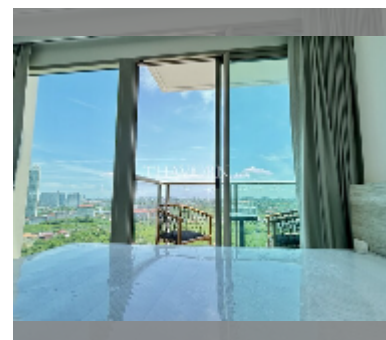

Condo for sale studio 26 m² in The Riviera Monaco Pattaya, Pattaya

฿ 2,530,000

UNIT PARAMETERS:

UID	FS-240962
quota	company ownership
type	studio
size	26m²
floor	24
view	city view
quality	excellent
equipment: furniture, kitchen appliances, washing-machine, refrigerator	
online viewing	yes

PROJECT PARAMETERS:

district	Na Jomtien
buildings	1
floors	40
built in	2022
maintenance	฿ 15,600/year

FACILITIES:

General information: highrise, meters to beach: 500, minutes to beach: 5, pets are allowed, open parking, multy-level parking, covered parking.

Swimming pool: swimming pool, kids pool, rooftop pool, infinity view, water slides, waterfall, jacuzzi, sunbathing area.

Chill zone: chill zone, garden, rooftop chillout.

Health zone: gym, sauna, hamam.

Other: reception, lobby, clubhouse, meeting room, games room, kids playgarden, CCTV, security.