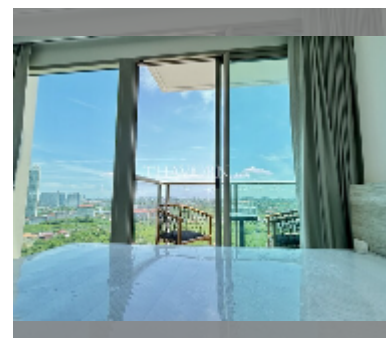

Condo for sale studio 26 m² in The Riviera Monaco Pattaya, Pattaya

฿ 2,530,000

UNIT PARAMETERS:

UID	FS-240962
quota	company ownership
type	studio
size	26m²
floor	24
view	city view
quality	excellent
equipment: furniture, kitchen appliances, washing-machine, refrigerator	
online viewing	yes

PROJECT PARAMETERS:

district	Na Jomtien
buildings	1
floors	40
built in	2022
maintenance	฿ 15,600/year

FACILITIES:

General information: highrise, meters to beach: 500, minutes to beach: 5, pets are allowed, open parking, multy-level parking, covered parking.

Swimming pool: swimming pool, kids pool, rooftop pool, infinity view, water slides, waterfall, jacuzzi, sunbathing area.

Chill zone: chill zone, garden, rooftop chillout.

Health zone: gym, sauna, hamam.

Other: reception, lobby, clubhouse, meeting room, games room, kids playgarden, CCTV, security.