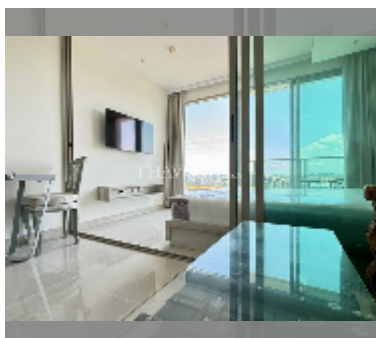

Condo for sale studio 26 m² in The Riviera Monaco Pattaya, Pattaya

฿ 2,530,000

UNIT PARAMETERS:

UID	FS-240962
quota	company ownership
type	studio
size	26m²
floor	24
view	city view
quality	excellent
equipment: furniture, kitchen appliances, washing-machine, refrigerator	
online viewing	yes

PROJECT PARAMETERS:

district	Na Jomtien
buildings	1
floors	40
built in	2022
maintenance	฿ 15,600/year

FACILITIES:

General information: highrise, meters to beach: 500, minutes to beach: 5, pets are allowed, open parking, multy-level parking, covered parking.

Swimming pool: swimming pool, kids pool, rooftop pool, infinity view, water slides, waterfall, jacuzzi, sunbathing area.

Chill zone: chill zone, garden, rooftop chillout.

Health zone: gym, sauna, hamam.

Other: reception, lobby, clubhouse, meeting room, games room, kids playgarden, CCTV, security.