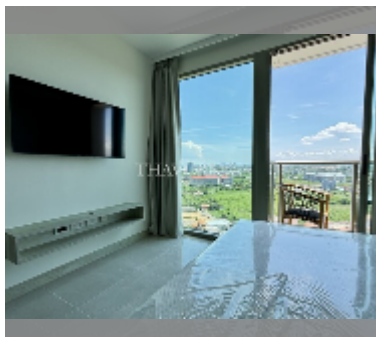

Condo for sale studio 26 m² in The Riviera Monaco Pattaya, Pattaya

฿ 2,530,000

UNIT PARAMETERS:

UID	FS-240962
quota	company ownership
type	studio
size	26m²
floor	24
view	city view
quality	excellent
equipment: furniture, kitchen appliances, washing-machine, refrigerator	
online viewing	yes

PROJECT PARAMETERS:

district	Na Jomtien
buildings	1
floors	40
built in	2022
maintenance	฿ 15,600/year

FACILITIES:

General information: highrise, meters to beach: 500, minutes to beach: 5, pets are allowed, open parking, multy-level parking, covered parking.

Swimming pool: swimming pool, kids pool, rooftop pool, infinity view, water slides, waterfall, jacuzzi, sunbathing area.

Chill zone: chill zone, garden, rooftop chillout.

Health zone: gym, sauna, hamam.

Other: reception, lobby, clubhouse, meeting room, games room, kids playgarden, CCTV, security.