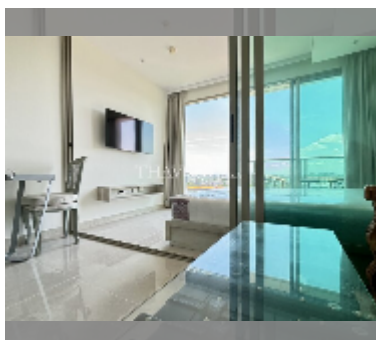

Condo for sale studio 26 m² in The Riviera Monaco Pattaya, Pattaya

฿ 2,530,000

UNIT PARAMETERS:

UID	FS-240962
quota	company ownership
type	studio
size	26m²
floor	24
view	city view
quality	excellent
equipment: furniture, kitchen appliances, washing-machine, refrigerator	
online viewing	yes

PROJECT PARAMETERS:

district	Na Jomtien
buildings	1
floors	40
built in	2022
maintenance	฿ 15,600/year

FACILITIES:

General information: highrise, meters to beach: 500, minutes to beach: 5, pets are allowed, open parking, multy-level parking, covered parking.

Swimming pool: swimming pool, kids pool, rooftop pool, infinity view, water slides, waterfall, jacuzzi, sunbathing area.

Chill zone: chill zone, garden, rooftop chillout.

Health zone: gym, sauna, hamam.

Other: reception, lobby, clubhouse, meeting room, games room, kids playgarden, CCTV, security.