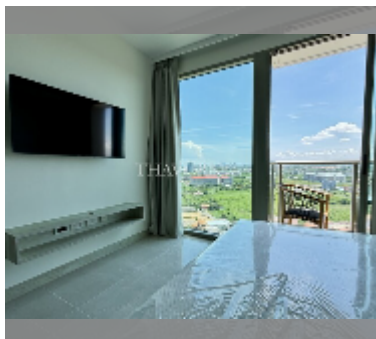

Condo for sale studio 26 m² in The Riviera Monaco Pattaya, Pattaya

฿ 2,530,000

UNIT PARAMETERS:

UID	FS-240962
quota	company ownership
type	studio
size	26m²
floor	24
view	city view
quality	excellent
equipment: furniture, kitchen appliances, washing-machine, refrigerator	
online viewing	yes

PROJECT PARAMETERS:

district	Na Jomtien
buildings	1
floors	40
built in	2022
maintenance	฿ 15,600/year

FACILITIES:

General information: highrise, meters to beach: 500, minutes to beach: 5, pets are allowed, open parking, multy-level parking, covered parking.

Swimming pool: swimming pool, kids pool, rooftop pool, infinity view, water slides, waterfall, jacuzzi, sunbathing area.

Chill zone: chill zone, garden, rooftop chillout.

Health zone: gym, sauna, hamam.

Other: reception, lobby, clubhouse, meeting room, games room, kids playgarden, CCTV, security.