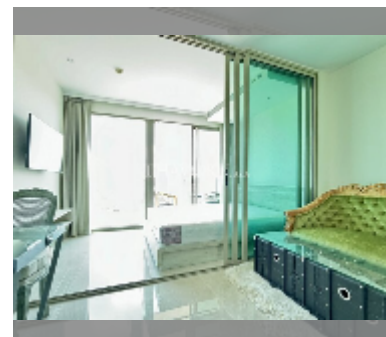

Condo for sale studio 26 m² in The Riviera Monaco Pattaya, Pattaya

฿ 2,530,000

UNIT PARAMETERS:

UID	FS-240962
quota	company ownership
type	studio
size	26m²
floor	24
view	city view
quality	excellent
equipment: furniture, kitchen appliances, washing-machine, refrigerator	
online viewing	yes

PROJECT PARAMETERS:

district	Na Jomtien
buildings	1
floors	40
built in	2022
maintenance	฿ 15,600/year

FACILITIES:

General information: highrise, meters to beach: 500, minutes to beach: 5, pets are allowed, open parking, multy-level parking, covered parking.

Swimming pool: swimming pool, kids pool, rooftop pool, infinity view, water slides, waterfall, jacuzzi, sunbathing area.

Chill zone: chill zone, garden, rooftop chillout.

Health zone: gym, sauna, hamam.

Other: reception, lobby, clubhouse, meeting room, games room, kids playgarden, CCTV, security.