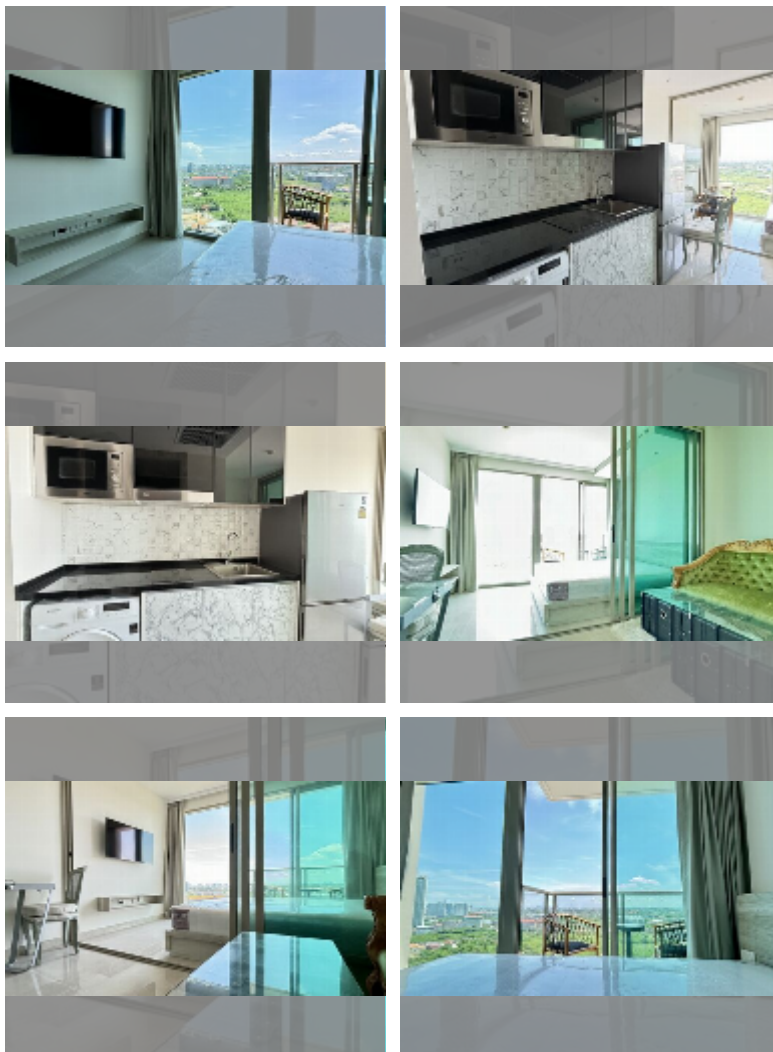

Condo for sale studio 26 m² in The Riviera Monaco Pattaya, Pattaya

฿ 2,530,000

UNIT PARAMETERS:

UID	FS-240962
quota	company ownership
type	studio
size	26m²
floor	24
view	city view
quality	excellent
equipment: furniture, kitchen appliances, washing-machine, refrigerator	
online viewing	yes

PROJECT PARAMETERS:

district	Na Jomtien
buildings	1
floors	40
built in	2022
maintenance	฿ 15,600/year

FACILITIES:

General information: highrise, meters to beach: 500, minutes to beach: 5, pets are allowed, open parking, multy-level parking, covered parking.

Swimming pool: swimming pool, kids pool, rooftop pool, infinity view, water slides, waterfall, jacuzzi, sunbathing area.

Chill zone: chill zone, garden, rooftop chillout.

Health zone: gym, sauna, hamam.

Other: reception, lobby, clubhouse, meeting room, games room, kids playgarden, CCTV, security.