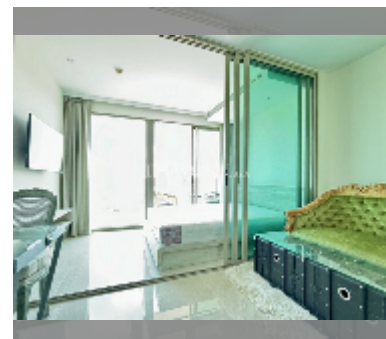

Condo for sale studio 26 m² in The Riviera Monaco Pattaya, Pattaya

฿ 2,530,000

UNIT PARAMETERS:

UID	FS-240962
quota	company ownership
type	studio
size	26m²
floor	24
view	city view
quality	excellent
equipment: furniture, kitchen appliances, washing-machine, refrigerator	
online viewing	yes

PROJECT PARAMETERS:

district	Na Jomtien
buildings	1
floors	40
built in	2022
maintenance	฿ 15,600/year

FACILITIES:

General information: highrise, meters to beach: 500, minutes to beach: 5, pets are allowed, open parking, multy-level parking, covered parking.

Swimming pool: swimming pool, kids pool, rooftop pool, infinity view, water slides, waterfall, jacuzzi, sunbathing area.

Chill zone: chill zone, garden, rooftop chillout.

Health zone: gym, sauna, hamam.

Other: reception, lobby, clubhouse, meeting room, games room, kids playgarden, CCTV, security.