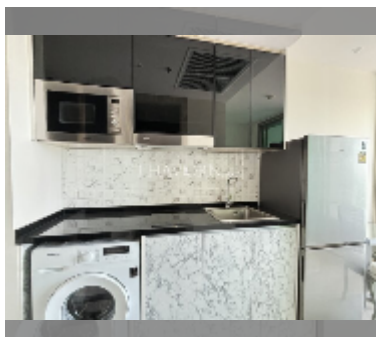

Condo for sale studio 26 m² in The Riviera Monaco Pattaya, Pattaya

฿ 2,530,000

UNIT PARAMETERS:

UID	FS-240962
quota	company ownership
type	studio
size	26m²
floor	24
view	city view
quality	excellent
equipment: furniture, kitchen appliances, washing-machine, refrigerator	
online viewing	yes

PROJECT PARAMETERS:

district	Na Jomtien
buildings	1
floors	40
built in	2022
maintenance	฿ 15,600/year

FACILITIES:

General information: highrise, meters to beach: 500, minutes to beach: 5, pets are allowed, open parking, multy-level parking, covered parking.

Swimming pool: swimming pool, kids pool, rooftop pool, infinity view, water slides, waterfall, jacuzzi, sunbathing area.

Chill zone: chill zone, garden, rooftop chillout.

Health zone: gym, sauna, hamam.

Other: reception, lobby, clubhouse, meeting room, games room, kids playgarden, CCTV, security.