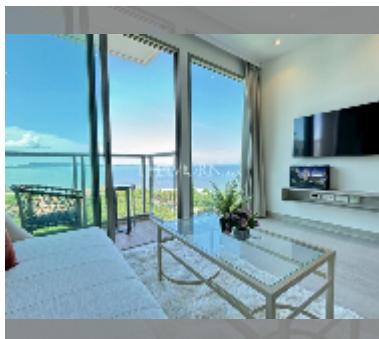

Condo for sale studio 27 m² in The Riviera Monaco Pattaya, Pattaya

฿ 2,750,000

UNIT PARAMETERS:

UID	FS-240961
quota	thai quota
type	studio
size	27m²
floor	12
view	sea view
quality	excellent

equipment: furniture, household appliances, kitchen appliances, television, washing-machine, dishwasher

PROJECT PARAMETERS:

district	Na Jomtien
buildings	1
floors	40
built in	2022
maintenance	฿ 16,200/year

FACILITIES:

General information: highrise, meters to beach: 500, minutes to beach: 5, pets are allowed, open parking, multy-level parking, covered parking.

Swimming pool: swimming pool, kids pool, rooftop pool, infinity view, water slides, waterfall, jacuzzi, sunbathing area.

Chill zone: chill zone, garden, rooftop chillout.

Health zone: gym, sauna, hamam.

Other: reception, lobby, clubhouse, meeting room, games room, kids playgarden, CCTV, security.