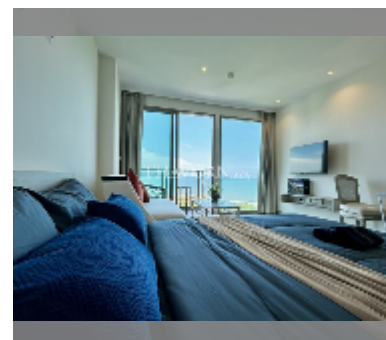

Condo for sale studio 27 m² in The Riviera Monaco Pattaya, Pattaya

฿ 3,060,000

UNIT PARAMETERS:

UID	FS-240961
quota	thai quota
type	studio
size	27m²
floor	12
view	sea view
quality	excellent

equipment: furniture, household appliances, kitchen appliances, television, washing-machine, dishwasher

PROJECT PARAMETERS:

district	Na Jomtien
buildings	1
floors	40
built in	2022
maintenance	฿ 16,200/year

FACILITIES:

General information: highrise, meters to beach: 500, minutes to beach: 5, pets are allowed, open parking, multy-level parking, covered parking.

Swimming pool: swimming pool, kids pool, rooftop pool, infinity view, water slides, waterfall, jacuzzi, sunbathing area.

Chill zone: chill zone, garden, rooftop chillout.

Health zone: gym, sauna, hamam.

Other: reception, lobby, clubhouse, meeting room, games room, kids playgarden, CCTV, security.