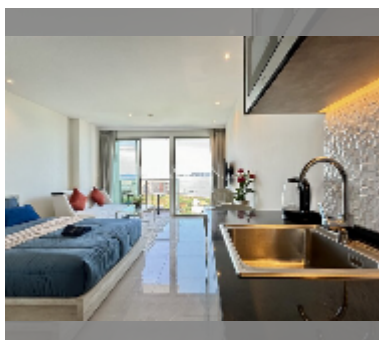

Condo for sale studio 27 m² in The Riviera Monaco Pattaya, Pattaya

฿ 2,750,000

UNIT PARAMETERS:

UID	FS-240961
quota	thai quota
type	studio
size	27m²
floor	12
view	sea view
quality	excellent

equipment: furniture, household appliances, kitchen appliances, television, washing-machine, dishwasher

PROJECT PARAMETERS:

district	Na Jomtien
buildings	1
floors	40
built in	2022
maintenance	฿ 16,200/year

FACILITIES:

General information: highrise, meters to beach: 500, minutes to beach: 5, pets are allowed, open parking, multy-level parking, covered parking.

Swimming pool: swimming pool, kids pool, rooftop pool, infinity view, water slides, waterfall, jacuzzi, sunbathing area.

Chill zone: chill zone, garden, rooftop chillout.

Health zone: gym, sauna, hamam.

Other: reception, lobby, clubhouse, meeting room, games room, kids playgarden, CCTV, security.