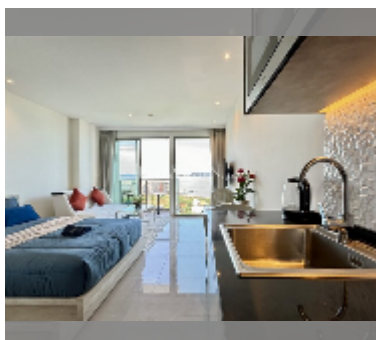

Condo for sale studio 27 m² in The Riviera Monaco Pattaya, Pattaya

฿ 3,060,000

UNIT PARAMETERS:

UID	FS-240961
quota	thai quota
type	studio
size	27m²
floor	12
view	sea view
quality	excellent

equipment: furniture, household appliances, kitchen appliances, television, washing-machine, dishwasher

PROJECT PARAMETERS:

district	Na Jomtien
buildings	1
floors	40
built in	2022
maintenance	฿ 16,200/year

FACILITIES:

General information: highrise, meters to beach: 500, minutes to beach: 5, pets are allowed, open parking, multy-level parking, covered parking.

Swimming pool: swimming pool, kids pool, rooftop pool, infinity view, water slides, waterfall, jacuzzi, sunbathing area.

Chill zone: chill zone, garden, rooftop chillout.

Health zone: gym, sauna, hamam.

Other: reception, lobby, clubhouse, meeting room, games room, kids playgarden, CCTV, security.