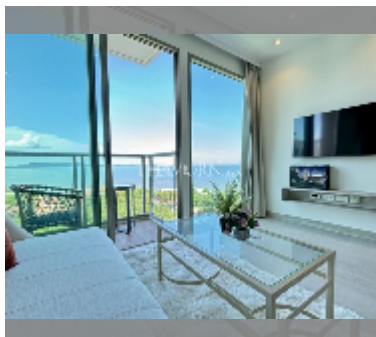

Condo for sale studio 27 m² in The Riviera Monaco Pattaya, Pattaya

฿ 3,060,000

UNIT PARAMETERS:

UID	FS-240961
quota	thai quota
type	studio
size	27m²
floor	12
view	sea view
quality	excellent

equipment: furniture, household appliances, kitchen appliances, television, washing-machine, dishwasher

PROJECT PARAMETERS:

district	Na Jomtien
buildings	1
floors	40
built in	2022
maintenance	฿ 16,200/year

FACILITIES:

General information: highrise, meters to beach: 500, minutes to beach: 5, pets are allowed, open parking, multy-level parking, covered parking.

Swimming pool: swimming pool, kids pool, rooftop pool, infinity view, water slides, waterfall, jacuzzi, sunbathing area.

Chill zone: chill zone, garden, rooftop chillout.

Health zone: gym, sauna, hamam.

Other: reception, lobby, clubhouse, meeting room, games room, kids playgarden, CCTV, security.