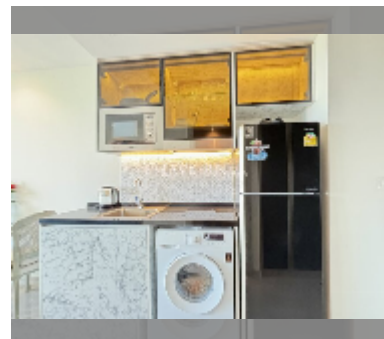

Condo for sale studio 27 m² in The Riviera Monaco Pattaya, Pattaya

฿ 2,750,000

UNIT PARAMETERS:

UID	FS-240961
quota	thai quota
type	studio
size	27m²
floor	12
view	sea view
quality	excellent

equipment: furniture, household appliances, kitchen appliances, television, washing-machine, dishwasher

PROJECT PARAMETERS:

district	Na Jomtien
buildings	1
floors	40
built in	2022
maintenance	฿ 16,200/year

FACILITIES:

General information: highrise, meters to beach: 500, minutes to beach: 5, pets are allowed, open parking, multy-level parking, covered parking.

Swimming pool: swimming pool, kids pool, rooftop pool, infinity view, water slides, waterfall, jacuzzi, sunbathing area.

Chill zone: chill zone, garden, rooftop chillout.

Health zone: gym, sauna, hamam.

Other: reception, lobby, clubhouse, meeting room, games room, kids playgarden, CCTV, security.