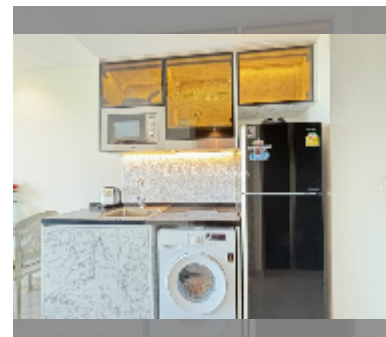

Condo for sale studio 27 m² in The Riviera Monaco Pattaya, Pattaya

฿ 3,060,000

UNIT PARAMETERS:

UID	FS-240961
quota	thai quota
type	studio
size	27m²
floor	12
view	sea view
quality	excellent

equipment: furniture, household appliances, kitchen appliances, television, washing-machine, dishwasher

PROJECT PARAMETERS:

district	Na Jomtien
buildings	1
floors	40
built in	2022
maintenance	฿ 16,200/year

FACILITIES:

General information: highrise, meters to beach: 500, minutes to beach: 5, pets are allowed, open parking, multy-level parking, covered parking.

Swimming pool: swimming pool, kids pool, rooftop pool, infinity view, water slides, waterfall, jacuzzi, sunbathing area.

Chill zone: chill zone, garden, rooftop chillout.

Health zone: gym, sauna, hamam.

Other: reception, lobby, clubhouse, meeting room, games room, kids playgarden, CCTV, security.