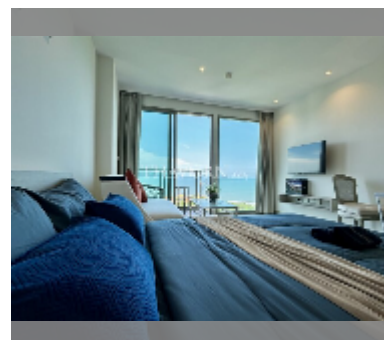

Condo for sale studio 27 m² in The Riviera Monaco Pattaya, Pattaya

฿ 2,750,000

UNIT PARAMETERS:

UID	FS-240961
quota	thai quota
type	studio
size	27m²
floor	12
view	sea view
quality	excellent

equipment: furniture, household appliances, kitchen appliances, television, washing-machine, dishwasher

PROJECT PARAMETERS:

district	Na Jomtien
buildings	1
floors	40
built in	2022
maintenance	฿ 16,200/year

FACILITIES:

General information: highrise, meters to beach: 500, minutes to beach: 5, pets are allowed, open parking, multy-level parking, covered parking.

Swimming pool: swimming pool, kids pool, rooftop pool, infinity view, water slides, waterfall, jacuzzi, sunbathing area.

Chill zone: chill zone, garden, rooftop chillout.

Health zone: gym, sauna, hamam.

Other: reception, lobby, clubhouse, meeting room, games room, kids playgarden, CCTV, security.