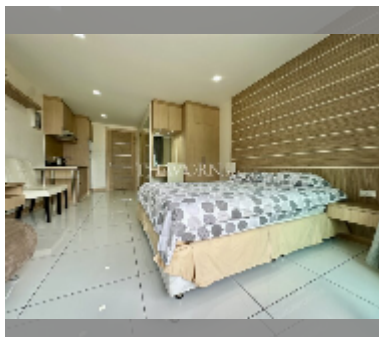

Condo for sale studio 30.72 m² in Whale Marina Condo, Pattaya

฿ 1,670,000

UNIT PARAMETERS:

UID	FS-240956
quota	company ownership
type	studio
size	30.72m²
floor	3
view	city view
quality	excellent
online viewing	yes

PROJECT PARAMETERS:

district	Na Jomtien
buildings	3
floors	8
built in	2019
maintenance	฿ 16,589/year

FACILITIES:

General information: lowrise, meters to beach: 500, open parking, covered parking.

Swimming pool: swimming pool.

Chill zone: garden, barbeque areas.

Health zone: gym, sauna.

Other: CCTV, security.