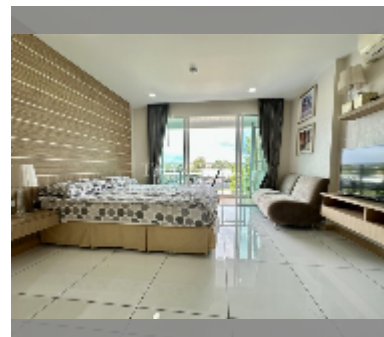

Condo for sale studio 30.72 m² in Whale Marina Condo, Pattaya

฿ 1,670,000

UNIT PARAMETERS:

UID	FS-240956
quota	company ownership
type	studio
size	30.72m²
floor	3
view	city view
quality	excellent
online viewing	yes

PROJECT PARAMETERS:

district	Na Jomtien
buildings	3
floors	8
built in	2019
maintenance	฿ 16,589/year

FACILITIES:

General information: lowrise, meters to beach: 500, open parking, covered parking.

Swimming pool: swimming pool.

Chill zone: garden, barbeque areas.

Health zone: gym, sauna.

Other: CCTV, security.