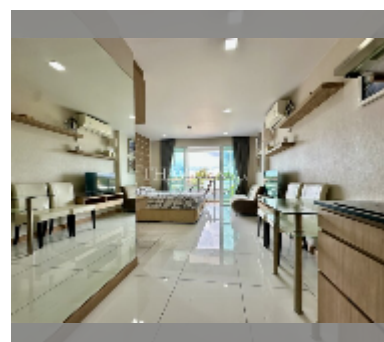

Condo for sale studio 30.72 m² in Whale Marina Condo, Pattaya

฿ 1,670,000

UNIT PARAMETERS:

UID	FS-240956
quota	company ownership
type	studio
size	30.72m²
floor	3
view	city view
quality	excellent
online viewing	yes

PROJECT PARAMETERS:

district	Na Jomtien
buildings	3
floors	8
built in	2019
maintenance	฿ 16,589/year

FACILITIES:

General information: lowrise, meters to beach: 500, open parking, covered parking.

Swimming pool: swimming pool.

Chill zone: garden, barbeque areas.

Health zone: gym, sauna.

Other: CCTV, security.