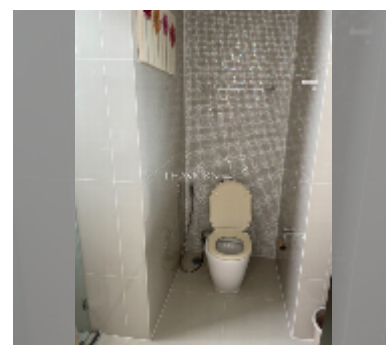

Condo for sale 2 bedroom 116 m² in Reflection Jomtien, Pattaya

฿ 14,900,000

UNIT PARAMETERS:

UID	FS-240953
quota	thai quota
type	2 bedroom
size	116m²
floor	20
view	sea view
quality	excellent
equipment: furniture, air conditioner, washing-machine, refrigerator	
online viewing	yes

PROJECT PARAMETERS:

district	Jomtien
buildings	2
floors	55
built in	2013

FACILITIES:

General information: highrise, meters to beach: 100, minutes to beach: 1, pets are allowed, underground parking, open parking, multy-level parking, covered parking.

Swimming pool: swimming pool, kids pool, infinity view, water slides, waterfall, jacuzzi.

Chill zone: chill zone, garden, rooftop chillout, barbeque areas.

Health zone: gym, sauna, hamam, massage.

Other: reception, lobby, clubhouse, meeting room, games room, kids playgarden, CCTV, security, laundry, room service.