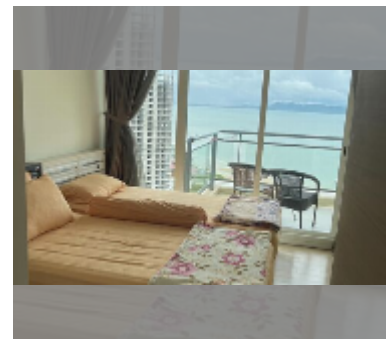

Condo for sale 2 bedroom 116 m² in Reflection Jomtien, Pattaya

฿ 14,900,000

UNIT PARAMETERS:

UID	FS-240953
quota	thai quota
type	2 bedroom
size	116m²
floor	20
view	sea view
quality	excellent
equipment: furniture, air conditioner, washing-machine, refrigerator	
online viewing	yes

PROJECT PARAMETERS:

district	Jomtien
buildings	2
floors	55
built in	2013

FACILITIES:

General information: highrise, meters to beach: 100, minutes to beach: 1, pets are allowed, underground parking, open parking, multy-level parking, covered parking.

Swimming pool: swimming pool, kids pool, infinity view, water slides, waterfall, jacuzzi.

Chill zone: chill zone, garden, rooftop chillout, barbeque areas.

Health zone: gym, sauna, hamam, massage.

Other: reception, lobby, clubhouse, meeting room, games room, kids playgarden, CCTV, security, laundry, room service.