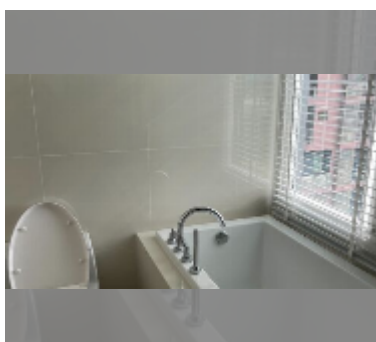

Condo for sale 2 bedroom 116 m² in Reflection Jomtien, Pattaya

฿ 14,900,000

UNIT PARAMETERS:

UID	FS-240953
quota	thai quota
type	2 bedroom
size	116m²
floor	20
view	sea view
quality	excellent
equipment: furniture, air conditioner, washing-machine, refrigerator	
online viewing	yes

PROJECT PARAMETERS:

district	Jomtien
buildings	2
floors	55
built in	2013

FACILITIES:

General information: highrise, meters to beach: 100, minutes to beach: 1, pets are allowed, underground parking, open parking, multy-level parking, covered parking.

Swimming pool: swimming pool, kids pool, infinity view, water slides, waterfall, jacuzzi.

Chill zone: chill zone, garden, rooftop chillout, barbeque areas.

Health zone: gym, sauna, hamam, massage.

Other: reception, lobby, clubhouse, meeting room, games room, kids playgarden, CCTV, security, laundry, room service.