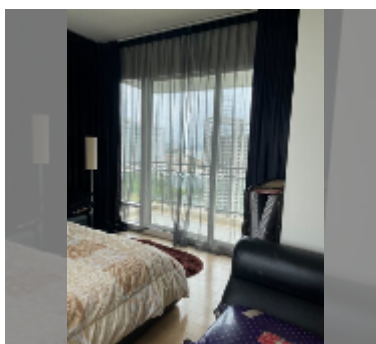

Condo for sale 2 bedroom 116 m² in Reflection Jomtien, Pattaya

฿ 14,900,000

UNIT PARAMETERS:

UID	FS-240953
quota	thai quota
type	2 bedroom
size	116m²
floor	20
view	sea view
quality	excellent
equipment: furniture, air conditioner, washing-machine, refrigerator	
online viewing	yes

PROJECT PARAMETERS:

district	Jomtien
buildings	2
floors	55
built in	2013

FACILITIES:

General information: highrise, meters to beach: 100, minutes to beach: 1, pets are allowed, underground parking, open parking, multy-level parking, covered parking.

Swimming pool: swimming pool, kids pool, infinity view, water slides, waterfall, jacuzzi.

Chill zone: chill zone, garden, rooftop chillout, barbeque areas.

Health zone: gym, sauna, hamam, massage.

Other: reception, lobby, clubhouse, meeting room, games room, kids playgarden, CCTV, security, laundry, room service.