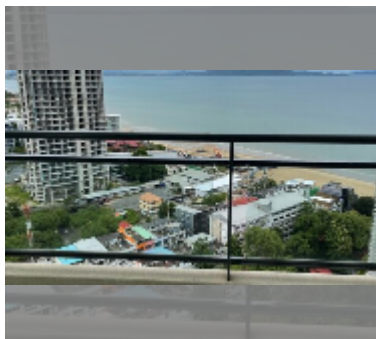

Condo for sale 2 bedroom 116 m² in Reflection Jomtien, Pattaya

฿ 14,900,000

UNIT PARAMETERS:

UID	FS-240953
quota	thai quota
type	2 bedroom
size	116m²
floor	20
view	sea view
quality	excellent
equipment: furniture, air conditioner, washing-machine, refrigerator	
online viewing	yes

PROJECT PARAMETERS:

district	Jomtien
buildings	2
floors	55
built in	2013

FACILITIES:

General information: highrise, meters to beach: 100, minutes to beach: 1, pets are allowed, underground parking, open parking, multy-level parking, covered parking.

Swimming pool: swimming pool, kids pool, infinity view, water slides, waterfall, jacuzzi.

Chill zone: chill zone, garden, rooftop chillout, barbeque areas.

Health zone: gym, sauna, hamam, massage.

Other: reception, lobby, clubhouse, meeting room, games room, kids playgarden, CCTV, security, laundry, room service.