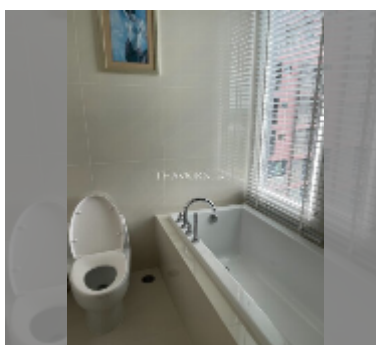

Condo for sale 2 bedroom 116 m² in Reflection Jomtien, Pattaya

฿ 14,900,000

UNIT PARAMETERS:

UID	FS-240953
quota	thai quota
type	2 bedroom
size	116m²
floor	20
view	sea view
quality	excellent
equipment: furniture, air conditioner, washing-machine, refrigerator	
online viewing	yes

PROJECT PARAMETERS:

district	Jomtien
buildings	2
floors	55
built in	2013

FACILITIES:

General information: highrise, meters to beach: 100, minutes to beach: 1, pets are allowed, underground parking, open parking, multy-level parking, covered parking.

Swimming pool: swimming pool, kids pool, infinity view, water slides, waterfall, jacuzzi.

Chill zone: chill zone, garden, rooftop chillout, barbeque areas.

Health zone: gym, sauna, hamam, massage.

Other: reception, lobby, clubhouse, meeting room, games room, kids playgarden, CCTV, security, laundry, room service.