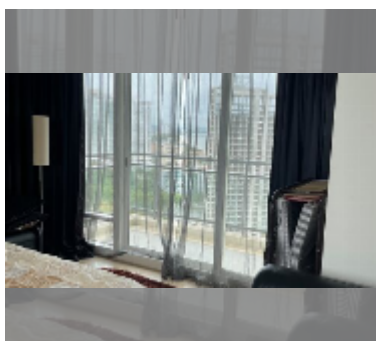

Condo for sale 2 bedroom 116 m² in Reflection Jomtien, Pattaya

฿ 14,900,000

UNIT PARAMETERS:

UID	FS-240953
quota	thai quota
type	2 bedroom
size	116m²
floor	20
view	sea view
quality	excellent
equipment: furniture, air conditioner, washing-machine, refrigerator	
online viewing	yes

PROJECT PARAMETERS:

district	Jomtien
buildings	2
floors	55
built in	2013

FACILITIES:

General information: highrise, meters to beach: 100, minutes to beach: 1, pets are allowed, underground parking, open parking, multy-level parking, covered parking.

Swimming pool: swimming pool, kids pool, infinity view, water slides, waterfall, jacuzzi.

Chill zone: chill zone, garden, rooftop chillout, barbeque areas.

Health zone: gym, sauna, hamam, massage.

Other: reception, lobby, clubhouse, meeting room, games room, kids playgarden, CCTV, security, laundry, room service.