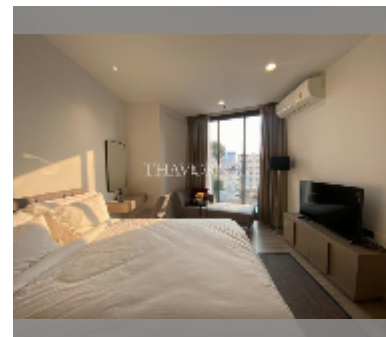

Condo for sale studio 27 m² in Edge Central Pattaya, Pattaya

฿ 5,100,000

UNIT PARAMETERS:

UID	FS-240940
quota	thai quota
type	studio
size	27m²
floor	7
view	city view
quality	excellent
equipment: furniture, kitchen appliances, air conditioner, television, refrigerator	
online viewing	yes

PROJECT PARAMETERS:

district	Central Pattaya
buildings	1
floors	31
built in	2021

FACILITIES:

General information: highrise, meters to beach: 500, minutes to beach: 10, multi-level parking, covered parking.

Swimming pool: swimming pool, rooftop pool, pool bar .

Chill zone: chill zone, garden, rooftop chillout, barbeque areas.

Health zone: gym, sauna.

Other: reception, lobby, meeting room, games room, CCTV, security.