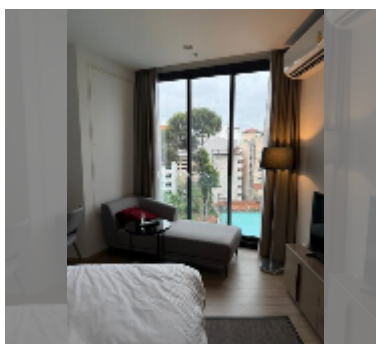

Condo for sale studio 27 m² in Edge Central Pattaya, Pattaya

฿ 5,100,000

UNIT PARAMETERS:

UID	FS-240940
quota	thai quota
type	studio
size	27m²
floor	7
view	city view
quality	excellent
equipment: furniture, kitchen appliances, air conditioner, television, refrigerator	
online viewing	yes

PROJECT PARAMETERS:

district	Central Pattaya
buildings	1
floors	31
built in	2021

FACILITIES:

General information: highrise, meters to beach: 500, minutes to beach: 10, multi-level parking, covered parking.

Swimming pool: swimming pool, rooftop pool, pool bar .

Chill zone: chill zone, garden, rooftop chillout, barbeque areas.

Health zone: gym, sauna.

Other: reception, lobby, meeting room, games room, CCTV, security.