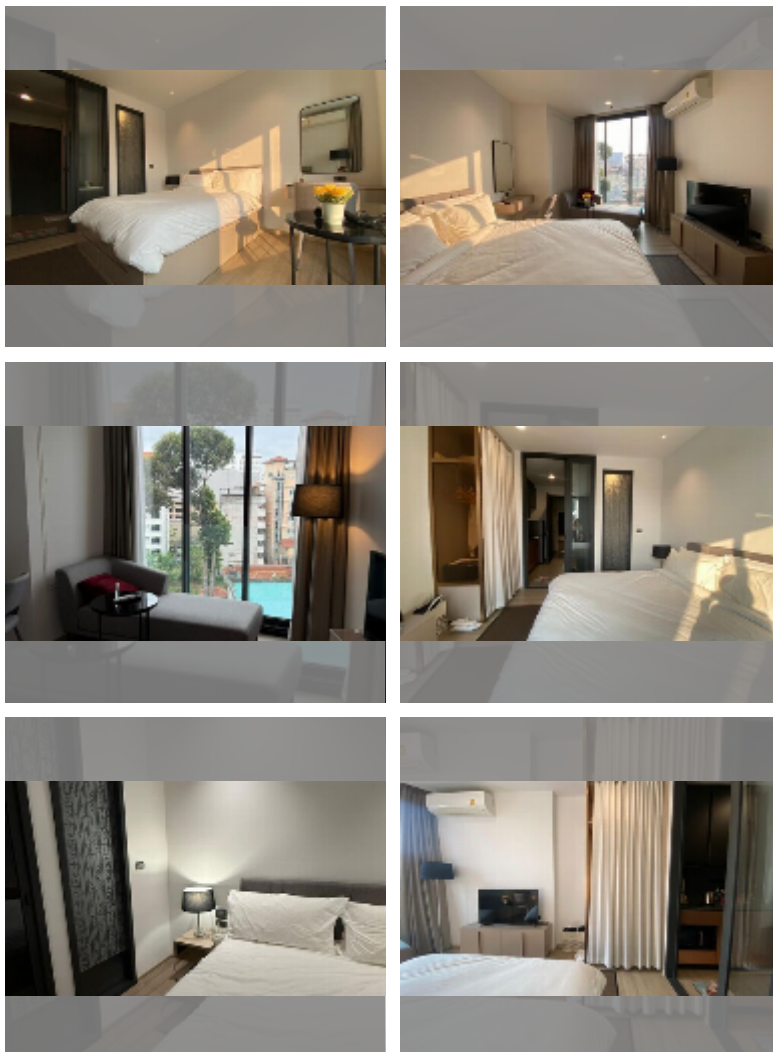

Condo for sale studio 27 m² in Edge Central Pattaya, Pattaya

฿ 5,100,000

UNIT PARAMETERS:

UID	FS-240940
quota	thai quota
type	studio
size	27m²
floor	7
view	city view
quality	excellent
equipment: furniture, kitchen appliances, air conditioner, television, refrigerator	
online viewing	yes

PROJECT PARAMETERS:

district	Central Pattaya
buildings	1
floors	31
built in	2021

FACILITIES:

General information: highrise, meters to beach: 500, minutes to beach: 10, multi-level parking, covered parking.

Swimming pool: swimming pool, rooftop pool, pool bar .

Chill zone: chill zone, garden, rooftop chillout, barbeque areas.

Health zone: gym, sauna.

Other: reception, lobby, meeting room, games room, CCTV, security.