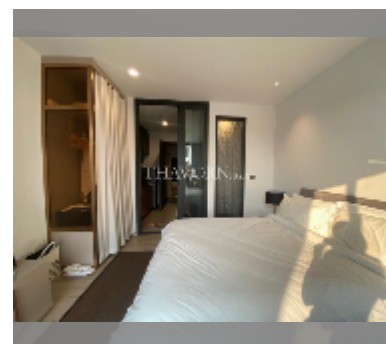

Condo for sale studio 27 m² in Edge Central Pattaya, Pattaya

฿ 5,100,000

UNIT PARAMETERS:

UID	FS-240940
quota	thai quota
type	studio
size	27m²
floor	7
view	city view
quality	excellent
equipment: furniture, kitchen appliances, air conditioner, television, refrigerator	
online viewing	yes

PROJECT PARAMETERS:

district	Central Pattaya
buildings	1
floors	31
built in	2021

FACILITIES:

General information: highrise, meters to beach: 500, minutes to beach: 10, multi-level parking, covered parking.

Swimming pool: swimming pool, rooftop pool, pool bar .

Chill zone: chill zone, garden, rooftop chillout, barbeque areas.

Health zone: gym, sauna.

Other: reception, lobby, meeting room, games room, CCTV, security.