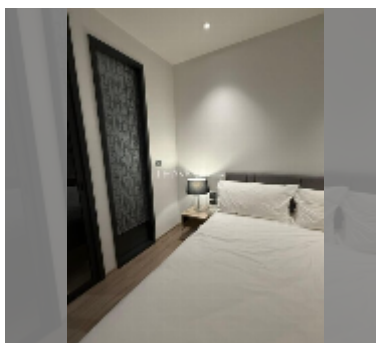

Condo for sale studio 27 m² in Edge Central Pattaya, Pattaya

฿ 5,100,000

UNIT PARAMETERS:

UID	FS-240940
quota	thai quota
type	studio
size	27m²
floor	7
view	city view
quality	excellent
equipment: furniture, kitchen appliances, air conditioner, television, refrigerator	
online viewing	yes

PROJECT PARAMETERS:

district	Central Pattaya
buildings	1
floors	31
built in	2021

FACILITIES:

General information: highrise, meters to beach: 500, minutes to beach: 10, multi-level parking, covered parking.

Swimming pool: swimming pool, rooftop pool, pool bar .

Chill zone: chill zone, garden, rooftop chillout, barbeque areas.

Health zone: gym, sauna.

Other: reception, lobby, meeting room, games room, CCTV, security.