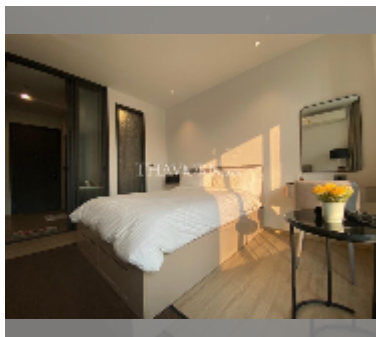

Condo for sale studio 27 m² in Edge Central Pattaya, Pattaya

฿ 5,100,000

UNIT PARAMETERS:

UID	FS-240940
quota	thai quota
type	studio
size	27m²
floor	7
view	city view
quality	excellent
equipment: furniture, kitchen appliances, air conditioner, television, refrigerator	
online viewing	yes

PROJECT PARAMETERS:

district	Central Pattaya
buildings	1
floors	31
built in	2021

FACILITIES:

General information: highrise, meters to beach: 500, minutes to beach: 10, multi-level parking, covered parking.

Swimming pool: swimming pool, rooftop pool, pool bar .

Chill zone: chill zone, garden, rooftop chillout, barbeque areas.

Health zone: gym, sauna.

Other: reception, lobby, meeting room, games room, CCTV, security.