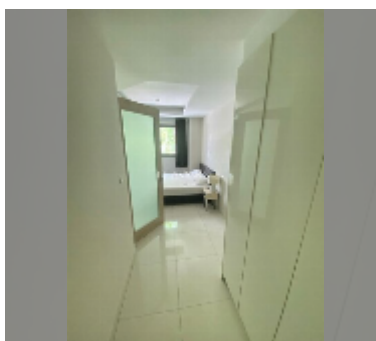

Condo for sale 1 bedroom 40.68 m² in Water Park Condominium, Pattaya

฿ 1,900,000

UNIT PARAMETERS:

UID	FS-240933
quota	company ownership
type	1 bedroom
size	40.68m²
floor	3
view	city view
quality	good
equipment: furniture, air conditioner, television	
online viewing	yes

PROJECT PARAMETERS:

district	Pratumnak
buildings	1
floors	8
built in	2016
maintenance	฿ 19,526/year

FACILITIES:

General information: lowrise, meters to beach: 400, minutes to beach: 8, open parking, covered parking.

Swimming pool: swimming pool, kids pool, rooftop pool, jacuzzi.

Chill zone: chill zone, garden, rooftop chillout.

Health zone: gym, sauna.

Other: reception, kids playgarden, CCTV, security.