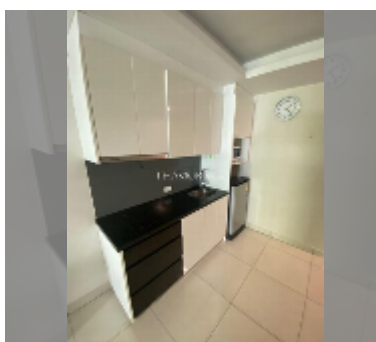

Condo for sale 1 bedroom 40.68 m² in Water Park Condominium, Pattaya

฿ 1,900,000

UNIT PARAMETERS:

UID	FS-240933
quota	company ownership
type	1 bedroom
size	40.68m²
floor	3
view	city view
quality	good
equipment: furniture, air conditioner, television	
online viewing	yes

PROJECT PARAMETERS:

district	Pratumnak
buildings	1
floors	8
built in	2016
maintenance	฿ 19,526/year

FACILITIES:

General information: lowrise, meters to beach: 400, minutes to beach: 8, open parking, covered parking.

Swimming pool: swimming pool, kids pool, rooftop pool, jacuzzi.

Chill zone: chill zone, garden, rooftop chillout.

Health zone: gym, sauna.

Other: reception, kids playgarden, CCTV, security.