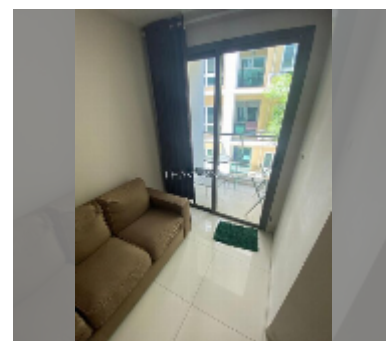

Condo for sale 1 bedroom 40.68 m² in Water Park Condominium, Pattaya

฿ 1,900,000

UNIT PARAMETERS:

UID	FS-240933
quota	company ownership
type	1 bedroom
size	40.68m²
floor	3
view	city view
quality	good
equipment: furniture, air conditioner, television	
online viewing	yes

PROJECT PARAMETERS:

district	Pratumnak
buildings	1
floors	8
built in	2016
maintenance	฿ 19,526/year

FACILITIES:

General information: lowrise, meters to beach: 400, minutes to beach: 8, open parking, covered parking.

Swimming pool: swimming pool, kids pool, rooftop pool, jacuzzi.

Chill zone: chill zone, garden, rooftop chillout.

Health zone: gym, sauna.

Other: reception, kids playgarden, CCTV, security.