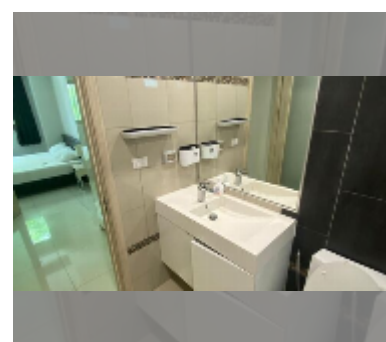

Condo for sale 1 bedroom 40.68 m² in Water Park Condominium, Pattaya

฿ 1,900,000

UNIT PARAMETERS:

UID	FS-240933
quota	company ownership
type	1 bedroom
size	40.68m²
floor	3
view	city view
quality	good
equipment: furniture, air conditioner, television	
online viewing	yes

PROJECT PARAMETERS:

district	Pratumnak
buildings	1
floors	8
built in	2016
maintenance	฿ 19,526/year

FACILITIES:

General information: lowrise, meters to beach: 400, minutes to beach: 8, open parking, covered parking.

Swimming pool: swimming pool, kids pool, rooftop pool, jacuzzi.

Chill zone: chill zone, garden, rooftop chillout.

Health zone: gym, sauna.

Other: reception, kids playgarden, CCTV, security.