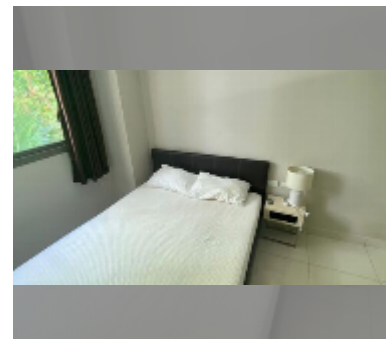

Condo for sale 1 bedroom 40.68 m² in Water Park Condominium, Pattaya

฿ 1,900,000

UNIT PARAMETERS:

UID	FS-240933
quota	company ownership
type	1 bedroom
size	40.68m²
floor	3
view	city view
quality	good
equipment: furniture, air conditioner, television	
online viewing	yes

PROJECT PARAMETERS:

district	Pratumnak
buildings	1
floors	8
built in	2016
maintenance	฿ 19,526/year

FACILITIES:

General information: lowrise, meters to beach: 400, minutes to beach: 8, open parking, covered parking.

Swimming pool: swimming pool, kids pool, rooftop pool, jacuzzi.

Chill zone: chill zone, garden, rooftop chillout.

Health zone: gym, sauna.

Other: reception, kids playgarden, CCTV, security.