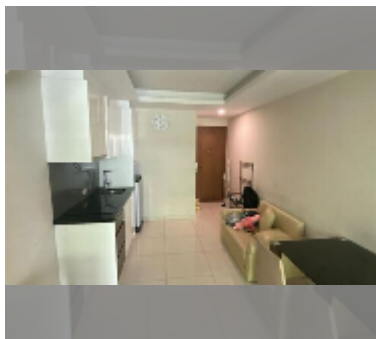

Condo for sale 1 bedroom 40.68 m² in Water Park Condominium, Pattaya

฿ 1,900,000

UNIT PARAMETERS:

UID	FS-240933
quota	company ownership
type	1 bedroom
size	40.68m²
floor	3
view	city view
quality	good
equipment: furniture, air conditioner, television	
online viewing	yes

PROJECT PARAMETERS:

district	Pratumnak
buildings	1
floors	8
built in	2016
maintenance	฿ 19,526/year

FACILITIES:

General information: lowrise, meters to beach: 400, minutes to beach: 8, open parking, covered parking.

Swimming pool: swimming pool, kids pool, rooftop pool, jacuzzi.

Chill zone: chill zone, garden, rooftop chillout.

Health zone: gym, sauna.

Other: reception, kids playgarden, CCTV, security.