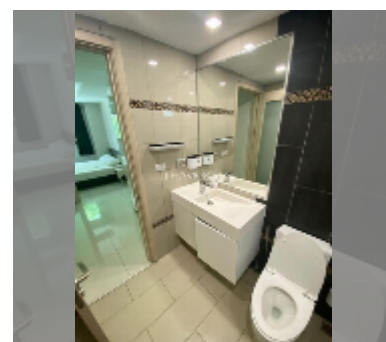

Condo for sale 1 bedroom 40.68 m² in Water Park Condominium, Pattaya

฿ 1,900,000

UNIT PARAMETERS:

UID	FS-240933
quota	company ownership
type	1 bedroom
size	40.68m²
floor	3
view	city view
quality	good
equipment: furniture, air conditioner, television	
online viewing	yes

PROJECT PARAMETERS:

district	Pratumnak
buildings	1
floors	8
built in	2016
maintenance	฿ 19,526/year

FACILITIES:

General information: lowrise, meters to beach: 400, minutes to beach: 8, open parking, covered parking.

Swimming pool: swimming pool, kids pool, rooftop pool, jacuzzi.

Chill zone: chill zone, garden, rooftop chillout.

Health zone: gym, sauna.

Other: reception, kids playgarden, CCTV, security.