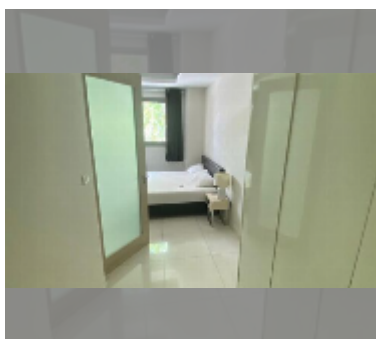

Condo for sale 1 bedroom 40.68 m² in Water Park Condominium, Pattaya

฿ 1,900,000

UNIT PARAMETERS:

UID	FS-240933
quota	company ownership
type	1 bedroom
size	40.68m²
floor	3
view	city view
quality	good
equipment: furniture, air conditioner, television	
online viewing	yes

PROJECT PARAMETERS:

district	Pratumnak
buildings	1
floors	8
built in	2016
maintenance	฿ 19,526/year

FACILITIES:

General information: lowrise, meters to beach: 400, minutes to beach: 8, open parking, covered parking.

Swimming pool: swimming pool, kids pool, rooftop pool, jacuzzi.

Chill zone: chill zone, garden, rooftop chillout.

Health zone: gym, sauna.

Other: reception, kids playgarden, CCTV, security.