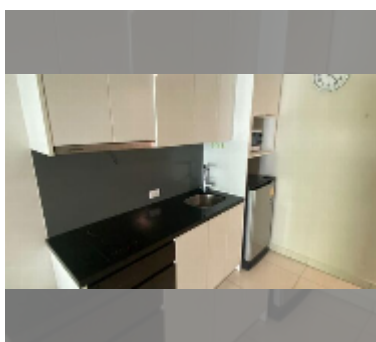

Condo for sale 1 bedroom 40.68 m² in Water Park Condominium, Pattaya

฿ 1,900,000

UNIT PARAMETERS:

UID	FS-240933
quota	company ownership
type	1 bedroom
size	40.68m²
floor	3
view	city view
quality	good
equipment: furniture, air conditioner, television	
online viewing	yes

PROJECT PARAMETERS:

district	Pratumnak
buildings	1
floors	8
built in	2016
maintenance	฿ 19,526/year

FACILITIES:

General information: lowrise, meters to beach: 400, minutes to beach: 8, open parking, covered parking.

Swimming pool: swimming pool, kids pool, rooftop pool, jacuzzi.

Chill zone: chill zone, garden, rooftop chillout.

Health zone: gym, sauna.

Other: reception, kids playgarden, CCTV, security.