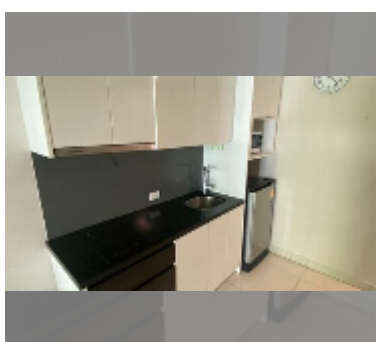

Condo for sale 1 bedroom 40.68 m² in Water Park Condominium, Pattaya

฿ 1,900,000

UNIT PARAMETERS:

UID	FS-240933
quota	company ownership
type	1 bedroom
size	40.68m²
floor	3
view	city view
quality	good
equipment: furniture, air conditioner, television	
online viewing	yes

PROJECT PARAMETERS:

district	Pratumnak
buildings	1
floors	8
built in	2016
maintenance	฿ 19,526/year

FACILITIES:

General information: lowrise, meters to beach: 400, minutes to beach: 8, open parking, covered parking.

Swimming pool: swimming pool, kids pool, rooftop pool, jacuzzi.

Chill zone: chill zone, garden, rooftop chillout.

Health zone: gym, sauna.

Other: reception, kids playgarden, CCTV, security.