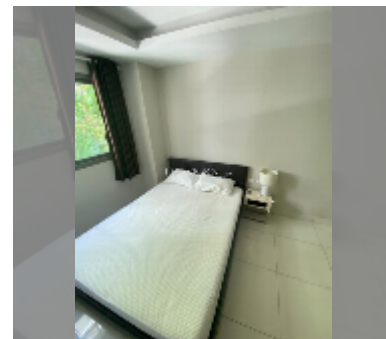

Condo for sale 1 bedroom 40.68 m² in Water Park Condominium, Pattaya

฿ 1,900,000

UNIT PARAMETERS:

UID	FS-240933
quota	company ownership
type	1 bedroom
size	40.68m²
floor	3
view	city view
quality	good
equipment: furniture, air conditioner, television	
online viewing	yes

PROJECT PARAMETERS:

district	Pratumnak
buildings	1
floors	8
built in	2016
maintenance	฿ 19,526/year

FACILITIES:

General information: lowrise, meters to beach: 400, minutes to beach: 8, open parking, covered parking.

Swimming pool: swimming pool, kids pool, rooftop pool, jacuzzi.

Chill zone: chill zone, garden, rooftop chillout.

Health zone: gym, sauna.

Other: reception, kids playgarden, CCTV, security.