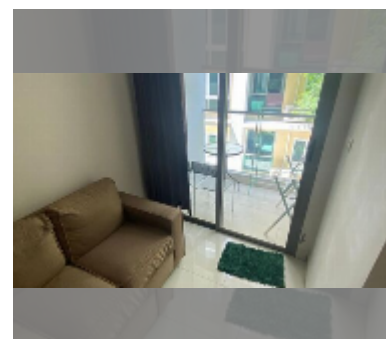

Condo for sale 1 bedroom 40.68 m² in Water Park Condominium, Pattaya

฿ 1,900,000

UNIT PARAMETERS:

UID	FS-240933
quota	company ownership
type	1 bedroom
size	40.68m²
floor	3
view	city view
quality	good
equipment: furniture, air conditioner, television	
online viewing	yes

PROJECT PARAMETERS:

district	Pratumnak
buildings	1
floors	8
built in	2016
maintenance	฿ 19,526/year

FACILITIES:

General information: lowrise, meters to beach: 400, minutes to beach: 8, open parking, covered parking.

Swimming pool: swimming pool, kids pool, rooftop pool, jacuzzi.

Chill zone: chill zone, garden, rooftop chillout.

Health zone: gym, sauna.

Other: reception, kids playgarden, CCTV, security.