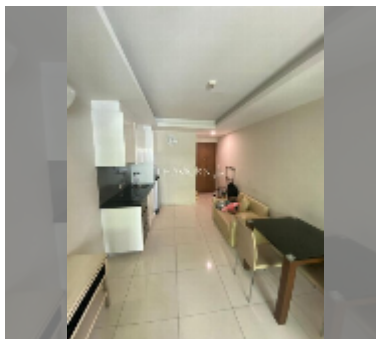

Condo for sale 1 bedroom 40.68 m² in Water Park Condominium, Pattaya

฿ 1,900,000

UNIT PARAMETERS:

UID	FS-240933
quota	company ownership
type	1 bedroom
size	40.68m²
floor	3
view	city view
quality	good
equipment: furniture, air conditioner, television	
online viewing	yes

PROJECT PARAMETERS:

district	Pratumnak
buildings	1
floors	8
built in	2016
maintenance	฿ 19,526/year

FACILITIES:

General information: lowrise, meters to beach: 400, minutes to beach: 8, open parking, covered parking.

Swimming pool: swimming pool, kids pool, rooftop pool, jacuzzi.

Chill zone: chill zone, garden, rooftop chillout.

Health zone: gym, sauna.

Other: reception, kids playgarden, CCTV, security.