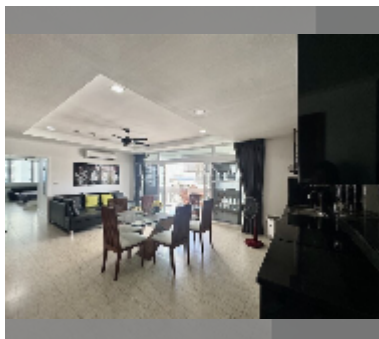

Condo for sale 2 bedroom 121 m² in Jomtien Complex, Pattaya

฿ 7,700,000

UNIT PARAMETERS:

UID	FS-240904
quota	foreign quota
type	2 bedroom
size	121m²
floor	9
view	sea view
quality	excellent
equipment: furniture, air conditioner, television, washing-machine, refrigerator	
online viewing	yes

PROJECT PARAMETERS:

district	Jomtien
buildings	2
floors	39
built in	1995
maintenance	฿ 29,040/year

FACILITIES:

General information: highrise, meters to beach: 50, minutes to beach: 3, multy-level parking.

Swimming pool: swimming pool, sunbathing area.

Chill zone: chill zone, garden, barbeque areas.

Health zone: gym.

Other: CCTV, security, minimart, laundry.