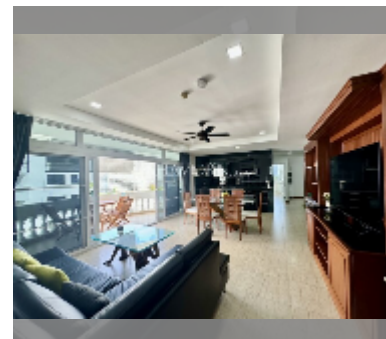

Condo for sale 2 bedroom 121 m² in Jomtien Complex, Pattaya

฿ 7,700,000

UNIT PARAMETERS:

UID	FS-240904
quota	foreign quota
type	2 bedroom
size	121m²
floor	9
view	sea view
quality	excellent
equipment: furniture, air conditioner, television, washing-machine, refrigerator	
online viewing	yes

PROJECT PARAMETERS:

district	Jomtien
buildings	2
floors	39
built in	1995
maintenance	฿ 29,040/year

FACILITIES:

General information: highrise, meters to beach: 50, minutes to beach: 3, multy-level parking.

Swimming pool: swimming pool, sunbathing area.

Chill zone: chill zone, garden, barbeque areas.

Health zone: gym.

Other: CCTV, security, minimart, laundry.