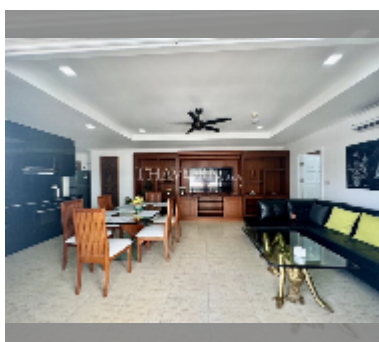

Condo for sale 2 bedroom 121 m² in Jomtien Complex, Pattaya

฿ 7,700,000

UNIT PARAMETERS:

UID	FS-240904
quota	foreign quota
type	2 bedroom
size	121m²
floor	9
view	sea view
quality	excellent
equipment: furniture, air conditioner, television, washing-machine, refrigerator	
online viewing	yes

PROJECT PARAMETERS:

district	Jomtien
buildings	2
floors	39
built in	1995
maintenance	฿ 29,040/year

FACILITIES:

General information: highrise, meters to beach: 50, minutes to beach: 3, multy-level parking.

Swimming pool: swimming pool, sunbathing area.

Chill zone: chill zone, garden, barbeque areas.

Health zone: gym.

Other: CCTV, security, minimart, laundry.