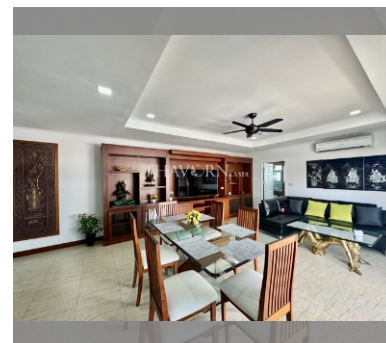

Condo for sale 2 bedroom 121 m² in Jomtien Complex, Pattaya

฿ 7,700,000

UNIT PARAMETERS:

UID	FS-240904
quota	foreign quota
type	2 bedroom
size	121m²
floor	9
view	sea view
quality	excellent
equipment	furniture, air conditioner, television, washing-machine, refrigerator
online viewing	on
transfer fee payer	50/50

PROJECT PARAMETERS:

district	Jomtien
buildings	2
floors	39
built in	1995
maintenance	฿ 29,040/year

FACILITIES:

General information: highrise, meters to beach: 50, minutes to beach: 3, multy-level parking.

Swimming pool: swimming pool, sunbathing area.

Chill zone: chill zone, garden, barbeque areas.

Health zone: gym.

Other: CCTV, security, minimart, laundry.