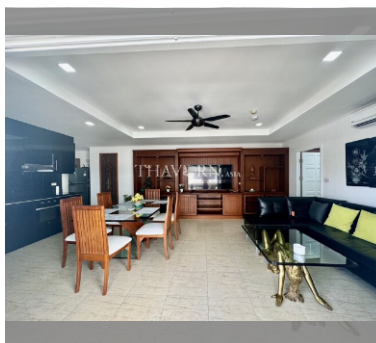

Condo for sale 2 bedroom 121 m² in Jomtien Complex, Pattaya

฿ 7,700,000

UNIT PARAMETERS:

UID	FS-240904
quota	foreign quota
type	2 bedroom
size	121m²
floor	9
view	sea view
quality	excellent
equipment	furniture, air conditioner, television, washing-machine, refrigerator
online viewing	on
transfer fee payer	50/50

PROJECT PARAMETERS:

district	Jomtien
buildings	2
floors	39
built in	1995
maintenance	฿ 29,040/year

FACILITIES:

General information: highrise, meters to beach: 50, minutes to beach: 3, multy-level parking.

Swimming pool: swimming pool, sunbathing area.

Chill zone: chill zone, garden, barbeque areas.

Health zone: gym.

Other: CCTV, security, minimart, laundry.