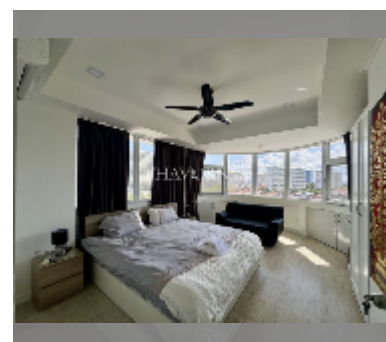

Condo for sale 2 bedroom 121 m² in Jomtien Complex, Pattaya

฿ 7,700,000

UNIT PARAMETERS:

UID	FS-240904
quota	foreign quota
type	2 bedroom
size	121m²
floor	9
view	sea view
quality	excellent
equipment: furniture, air conditioner, television, washing-machine, refrigerator	
online viewing	yes

PROJECT PARAMETERS:

district	Jomtien
buildings	2
floors	39
built in	1995
maintenance	฿ 29,040/year

FACILITIES:

General information: highrise, meters to beach: 50, minutes to beach: 3, multy-level parking.

Swimming pool: swimming pool, sunbathing area.

Chill zone: chill zone, garden, barbeque areas.

Health zone: gym.

Other: CCTV, security, minimart, laundry.