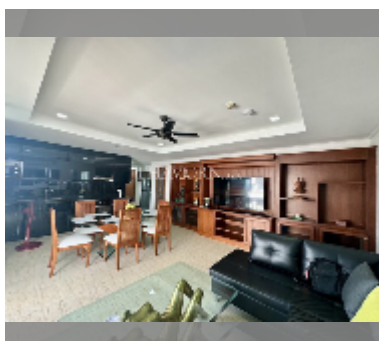

Condo for sale 2 bedroom 121 m² in Jomtien Complex, Pattaya

฿ 7,700,000

UNIT PARAMETERS:

UID	FS-240904
quota	foreign quota
type	2 bedroom
size	121m²
floor	9
view	sea view
quality	excellent
equipment: furniture, air conditioner, television, washing-machine, refrigerator	
online viewing	yes

PROJECT PARAMETERS:

district	Jomtien
buildings	2
floors	39
built in	1995
maintenance	฿ 29,040/year

FACILITIES:

General information: highrise, meters to beach: 50, minutes to beach: 3, multy-level parking.

Swimming pool: swimming pool, sunbathing area.

Chill zone: chill zone, garden, barbeque areas.

Health zone: gym.

Other: CCTV, security, minimart, laundry.