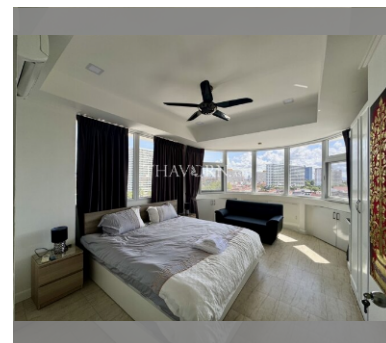

Condo for sale 2 bedroom 121 m² in Jomtien Complex, Pattaya

฿ 7,700,000

UNIT PARAMETERS:

UID	FS-240904
quota	foreign quota
type	2 bedroom
size	121m²
floor	9
view	sea view
quality	excellent
equipment	furniture, air conditioner, television, washing-machine, refrigerator
online viewing	on
transfer fee payer	50/50

PROJECT PARAMETERS:

district	Jomtien
buildings	2
floors	39
built in	1995
maintenance	฿ 29,040/year

FACILITIES:

General information: highrise, meters to beach: 50, minutes to beach: 3, multy-level parking.

Swimming pool: swimming pool, sunbathing area.

Chill zone: chill zone, garden, barbeque areas.

Health zone: gym.

Other: CCTV, security, minimart, laundry.