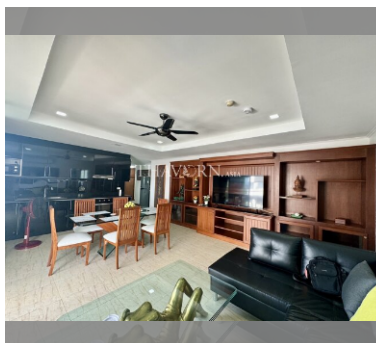

Condo for sale 2 bedroom 121 m² in Jomtien Complex, Pattaya

฿ 7,700,000

UNIT PARAMETERS:

UID	FS-240904
quota	foreign quota
type	2 bedroom
size	121m²
floor	9
view	sea view
quality	excellent
equipment	furniture, air conditioner, television, washing-machine, refrigerator
online viewing	on
transfer fee payer	50/50

PROJECT PARAMETERS:

district	Jomtien
buildings	2
floors	39
built in	1995
maintenance	฿ 29,040/year

FACILITIES:

General information: highrise, meters to beach: 50, minutes to beach: 3, multy-level parking.

Swimming pool: swimming pool, sunbathing area.

Chill zone: chill zone, garden, barbeque areas.

Health zone: gym.

Other: CCTV, security, minimart, laundry.