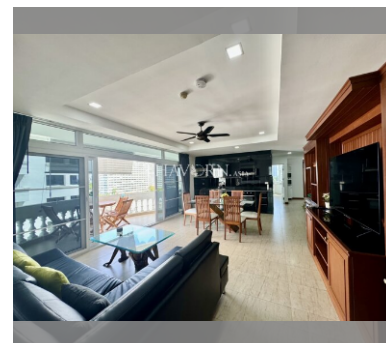

Condo for sale 2 bedroom 121 m² in Jomtien Complex, Pattaya

฿ 7,700,000

UNIT PARAMETERS:

UID	FS-240904
quota	foreign quota
type	2 bedroom
size	121m²
floor	9
view	sea view
quality	excellent
equipment	furniture, air conditioner, television, washing-machine, refrigerator
online viewing	on
transfer fee payer	50/50

PROJECT PARAMETERS:

district	Jomtien
buildings	2
floors	39
built in	1995
maintenance	฿ 29,040/year

FACILITIES:

General information: highrise, meters to beach: 50, minutes to beach: 3, multy-level parking.

Swimming pool: swimming pool, sunbathing area.

Chill zone: chill zone, garden, barbeque areas.

Health zone: gym.

Other: CCTV, security, minimart, laundry.