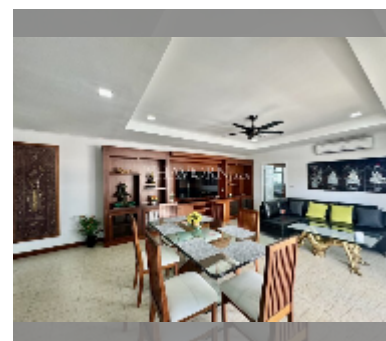

Condo for sale 2 bedroom 121 m² in Jomtien Complex, Pattaya

฿ 7,700,000

UNIT PARAMETERS:

UID	FS-240904
quota	foreign quota
type	2 bedroom
size	121m²
floor	9
view	sea view
quality	excellent
equipment: furniture, air conditioner, television, washing-machine, refrigerator	
online viewing	yes

PROJECT PARAMETERS:

district	Jomtien
buildings	2
floors	39
built in	1995
maintenance	฿ 29,040/year

FACILITIES:

General information: highrise, meters to beach: 50, minutes to beach: 3, multy-level parking.

Swimming pool: swimming pool, sunbathing area.

Chill zone: chill zone, garden, barbeque areas.

Health zone: gym.

Other: CCTV, security, minimart, laundry.