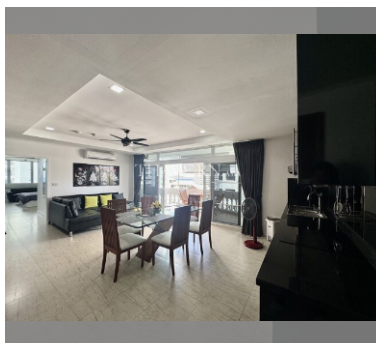

Condo for sale 2 bedroom 121 m² in Jomtien Complex, Pattaya

฿ 7,700,000

UNIT PARAMETERS:

UID	FS-240904
quota	foreign quota
type	2 bedroom
size	121m ²
floor	9
view	sea view
quality	excellent
equipment	furniture, air conditioner, television, washing-machine, refrigerator
online viewing	on
transfer fee payer	50/50

Swimming pool: swimming pool, sunbathing area.

Chill zone: chill zone, garden, barbeque areas.

Health zone: gym.

Other: CCTV, security, minimart, laundry.

details