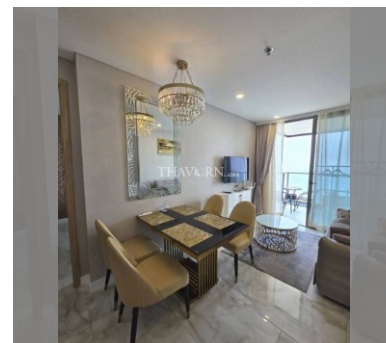

Condo for sale 1 bedroom 39 m² in Copacabana Beach Jomtien, Pattaya

฿ 6,390,000

UNIT PARAMETERS:

UID	FS-240897
quota	foreign quota
type	1 bedroom
size	39m²
floor	58
view	sea view
quality	excellent
equipment	furniture, kitchen appliances, air conditioner, internet, television, washing-machine, refrigerator
online viewing	on
transfer fee payer	transfer fee is on a buyer

PROJECT PARAMETERS:

district	Jomtien
buildings	1
floors	59
built in	2022
maintenance	฿ 23,400/year

FACILITIES:

General information: highrise, meters to beach: 50, minutes to beach: 1, shuttle bus, beach front, pets are allowed, open parking, multy-level parking.

Swimming pool: swimming pool, rooftop pool, infinity view, jacuzzi, pool bar , sunbathing area.

Chill zone: chill zone, garden, rooftop chillout.

Health zone: gym, sauna, hamam.

Other: lobby, meeting room, games room, kids playgarden, CCTV, security.