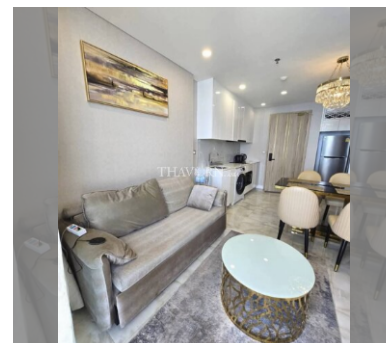

Condo for sale 1 bedroom 39 m² in Copacabana Beach Jomtien, Pattaya

฿ 6,390,000

UNIT PARAMETERS:

UID	FS-240897
quota	foreign quota
type	1 bedroom
size	39m²
floor	58
view	sea view
quality	excellent
equipment	furniture, kitchen appliances, air conditioner, internet, television, washing-machine, refrigerator
online viewing	on
transfer fee payer	transfer fee is on a buyer

PROJECT PARAMETERS:

district	Jomtien
buildings	1
floors	59
built in	2022
maintenance	฿ 23,400/year

FACILITIES:

General information: highrise, meters to beach: 50, minutes to beach: 1, shuttle bus, beach front, pets are allowed, open parking, multy-level parking.

Swimming pool: swimming pool, rooftop pool, infinity view, jacuzzi, pool bar , sunbathing area.

Chill zone: chill zone, garden, rooftop chillout.

Health zone: gym, sauna, hamam.

Other: lobby, meeting room, games room, kids playgarden, CCTV, security.