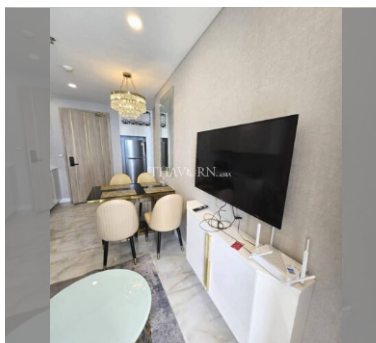

Condo for sale 1 bedroom 39 m² in Copacabana Beach Jomtien, Pattaya

฿ 6,390,000

UNIT PARAMETERS:

UID	FS-240897
quota	foreign quota
type	1 bedroom
size	39m²
floor	58
view	sea view
quality	excellent
equipment	furniture, kitchen appliances, air conditioner, internet, television, washing-machine, refrigerator
online viewing	on
transfer fee payer	transfer fee is on a buyer

PROJECT PARAMETERS:

district	Jomtien
buildings	1
floors	59
built in	2022
maintenance	฿ 23,400/year

FACILITIES:

General information: highrise, meters to beach: 50, minutes to beach: 1, shuttle bus, beach front, pets are allowed, open parking, multy-level parking.

Swimming pool: swimming pool, rooftop pool, infinity view, jacuzzi, pool bar , sunbathing area.

Chill zone: chill zone, garden, rooftop chillout.

Health zone: gym, sauna, hamam.

Other: lobby, meeting room, games room, kids playgarden, CCTV, security.