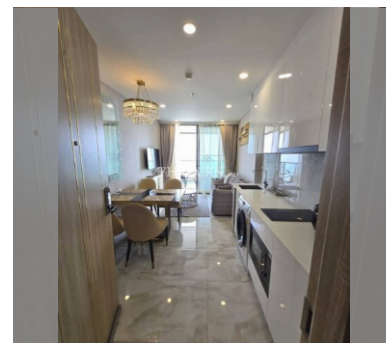

Condo for sale 1 bedroom 39 m² in Copacabana Beach Jomtien, Pattaya

฿ 6,390,000

UNIT PARAMETERS:

UID	FS-240897
quota	foreign quota
type	1 bedroom
size	39m²
floor	58
view	sea view
quality	excellent
equipment	furniture, kitchen appliances, air conditioner, internet, television, washing-machine, refrigerator
online viewing	on
transfer fee payer	transfer fee is on a buyer

PROJECT PARAMETERS:

district	Jomtien
buildings	1
floors	59
built in	2022
maintenance	฿ 23,400/year

FACILITIES:

General information: highrise, meters to beach: 50, minutes to beach: 1, shuttle bus, beach front, pets are allowed, open parking, multy-level parking.

Swimming pool: swimming pool, rooftop pool, infinity view, jacuzzi, pool bar , sunbathing area.

Chill zone: chill zone, garden, rooftop chillout.

Health zone: gym, sauna, hamam.

Other: lobby, meeting room, games room, kids playgarden, CCTV, security.