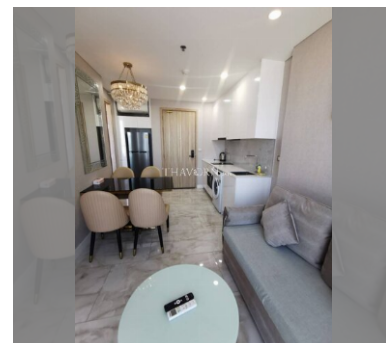

Condo for sale 1 bedroom 35 m² in Copacabana Beach Jomtien, Pattaya

฿ 4,950,000

UNIT PARAMETERS:

UID	FS-240896
quota	foreign quota
type	1 bedroom
size	35m²
floor	16
view	sea view
quality	good
equipment	furniture, air conditioner, television, washing-machine, refrigerator
online viewing	on
transfer fee payer	50/50

PROJECT PARAMETERS:

district	Jomtien
buildings	1
floors	59
built in	2022
maintenance	฿ 21,000/year

FACILITIES:

General information: highrise, meters to beach: 50, minutes to beach: 1, shuttle bus, beach front, pets are allowed, open parking, multy-level parking.

Swimming pool: swimming pool, rooftop pool, infinity view, jacuzzi, pool bar , sunbathing area.

Chill zone: chill zone, garden, rooftop chillout.

Health zone: gym, sauna, hamam.

Other: lobby, meeting room, games room, kids playgarden, CCTV, security.