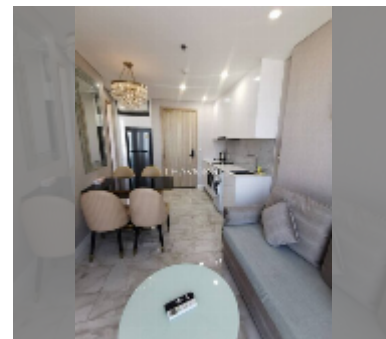

Condo for sale 1 bedroom 35 m² in Copacabana Beach Jomtien, Pattaya

฿ 4,950,000

UNIT PARAMETERS:

UID	FS-240896
quota	foreign quota
type	1 bedroom
size	35m²
floor	16
view	sea view
quality	good
equipment: furniture, air conditioner, television, washing-machine, refrigerator	
online viewing	yes

PROJECT PARAMETERS:

district	Jomtien
buildings	1
floors	59
built in	2022
maintenance	฿ 21,000/year

FACILITIES:

General information: highrise, meters to beach: 50, minutes to beach: 1, shuttle bus, beach front, open parking, multy-level parking.

Swimming pool: swimming pool, rooftop pool, infinity view, jacuzzi, pool bar , sunbathing area.

Chill zone: chill zone, garden, rooftop chillout.

Health zone: gym, sauna, hamam.

Other: lobby, meeting room, games room, kids playgarden, CCTV, security.