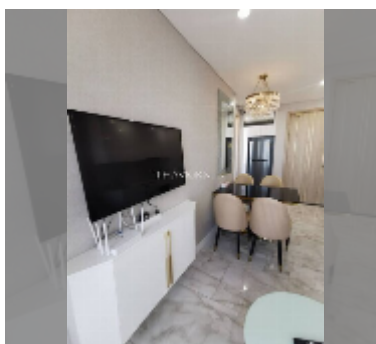

Condo for sale 1 bedroom 35 m² in Copacabana Beach Jomtien, Pattaya

฿ 4,950,000

UNIT PARAMETERS:

UID	FS-240896
quota	foreign quota
type	1 bedroom
size	35m²
floor	16
view	sea view
quality	good
equipment: furniture, air conditioner, television, washing-machine, refrigerator	
online viewing	yes

PROJECT PARAMETERS:

district	Jomtien
buildings	1
floors	59
built in	2022
maintenance	฿ 21,000/year

FACILITIES:

General information: highrise, meters to beach: 50, minutes to beach: 1, shuttle bus, beach front, open parking, multy-level parking.

Swimming pool: swimming pool, rooftop pool, infinity view, jacuzzi, pool bar , sunbathing area.

Chill zone: chill zone, garden, rooftop chillout.

Health zone: gym, sauna, hamam.

Other: lobby, meeting room, games room, kids playgarden, CCTV, security.