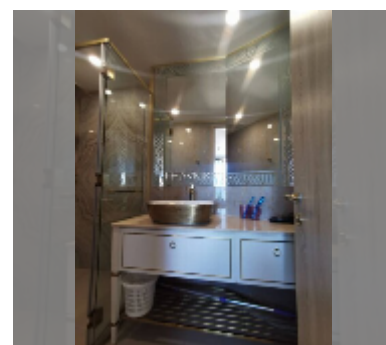

Condo for sale 1 bedroom 35 m² in Copacabana Beach Jomtien, Pattaya

฿ 4,950,000

UNIT PARAMETERS:

UID	FS-240896
quota	foreign quota
type	1 bedroom
size	35m²
floor	16
view	sea view
quality	good
equipment: furniture, air conditioner, television, washing-machine, refrigerator	
online viewing	yes

PROJECT PARAMETERS:

district	Jomtien
buildings	1
floors	59
built in	2022
maintenance	฿ 21,000/year

FACILITIES:

General information: highrise, meters to beach: 50, minutes to beach: 1, shuttle bus, beach front, open parking, multy-level parking.

Swimming pool: swimming pool, rooftop pool, infinity view, jacuzzi, pool bar , sunbathing area.

Chill zone: chill zone, garden, rooftop chillout.

Health zone: gym, sauna, hamam.

Other: lobby, meeting room, games room, kids playgarden, CCTV, security.