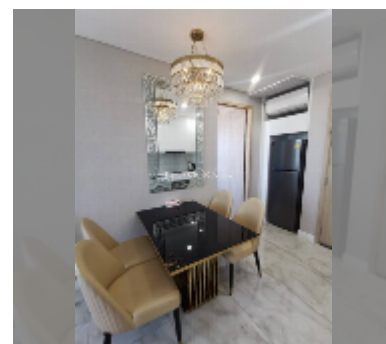

Condo for sale 1 bedroom 35 m² in Copacabana Beach Jomtien, Pattaya

฿ 4,950,000

UNIT PARAMETERS:

UID	FS-240896
quota	foreign quota
type	1 bedroom
size	35m²
floor	16
view	sea view
quality	good
equipment: furniture, air conditioner, television, washing-machine, refrigerator	
online viewing	yes

PROJECT PARAMETERS:

district	Jomtien
buildings	1
floors	59
built in	2022
maintenance	฿ 21,000/year

FACILITIES:

General information: highrise, meters to beach: 50, minutes to beach: 1, shuttle bus, beach front, open parking, multy-level parking.

Swimming pool: swimming pool, rooftop pool, infinity view, jacuzzi, pool bar , sunbathing area.

Chill zone: chill zone, garden, rooftop chillout.

Health zone: gym, sauna, hamam.

Other: lobby, meeting room, games room, kids playgarden, CCTV, security.