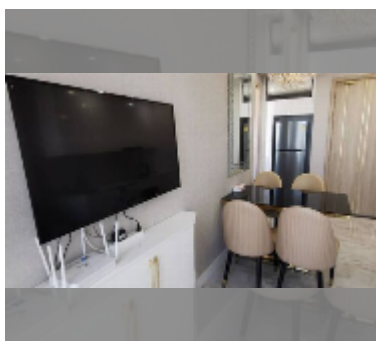

Продается квартира 1 спальня 35 м² в ЖК Sorasabana Beach Jomtien, Паттайя

฿ 4 950 000

ПАРАМЕТРЫ ОБЪЕКТА:

UID	FS-240896
квота	иностранная квота
тип	1 спальня
площадь	35м²
этаж	16
вид	вид на море
состояние объекта	хорошее
комплектация: мебель, кондиционер, телевизор, стиральная машина, холодильник	
онлайн-показ	yes

О ЖИЛОМ КОМПЛЕКСЕ (ДОМЕ):

район	Джомтьен
зданий	1
этажность	59
год сдачи	2022
обслуживание	฿ 21 000/год

УДОБСТВА:

Общие сведения: высотка, метров до пляжа: 50, минут до пляжа: 1, шатл бас, первая линия, наземная парковка, многоуровневая парковка.

Бассейн: бассейн, бассейн на крыше, панорамный бассейн, джакузи, бар у бассейна, зона загара.

Зона отдыха: зона отдыха, сад, зона отдыха на крыше.

Секция здоровья: тренажерный зал, сауна, хамам.

Другое: лобби, переговорная комната, игровая комната, детская площадка, видеонаблюдение, охрана.