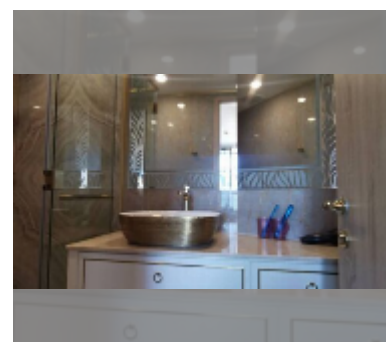

Продается квартира 1 спальня 35 м² в ЖК Sorasabana Beach Jomtien, Паттайя

฿ 4 950 000

ПАРАМЕТРЫ ОБЪЕКТА:

UID	FS-240896
квота	иностранная квота
тип	1 спальня
площадь	35м²
этаж	16
вид	вид на море
состояние объекта	хорошее
комплектация: мебель, кондиционер, телевизор, стиральная машина, холодильник	
онлайн-показ	yes

О ЖИЛОМ КОМПЛЕКСЕ (ДОМЕ):

район	Джомтьен
зданий	1
этажность	59
год сдачи	2022
обслуживание	฿ 21 000/год

УДОБСТВА:

Общие сведения: высотка, метров до пляжа: 50, минут до пляжа: 1, шатл бас, первая линия, наземная парковка, многоуровневая парковка.

Бассейн: бассейн, бассейн на крыше, панорамный бассейн, джакузи, бар у бассейна, зона загара.

Зона отдыха: зона отдыха, сад, зона отдыха на крыше.

Секция здоровья: тренажерный зал, сауна, хамам.

Другое: лобби, переговорная комната, игровая комната, детская площадка, видеонаблюдение, охрана.