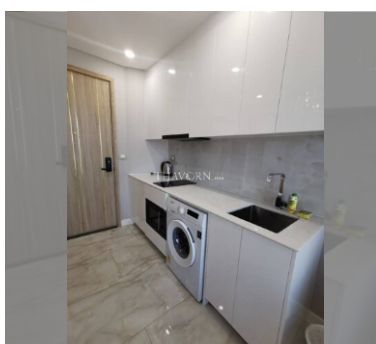

Condo for sale 1 bedroom 35 m² in Copacabana Beach Jomtien, Pattaya

฿ 4,950,000

UNIT PARAMETERS:

UID	FS-240896
quota	foreign quota
type	1 bedroom
size	35m²
floor	16
view	sea view
quality	good
equipment	furniture, air conditioner, television, washing-machine, refrigerator
online viewing	on
transfer fee payer	50/50

PROJECT PARAMETERS:

district	Jomtien
buildings	1
floors	59
built in	2022
maintenance	฿ 21,000/year

FACILITIES:

General information: highrise, meters to beach: 50, minutes to beach: 1, shuttle bus, beach front, pets are allowed, open parking, multy-level parking.

Swimming pool: swimming pool, rooftop pool, infinity view, jacuzzi, pool bar , sunbathing area.

Chill zone: chill zone, garden, rooftop chillout.

Health zone: gym, sauna, hamam.

Other: lobby, meeting room, games room, kids playgarden, CCTV, security.