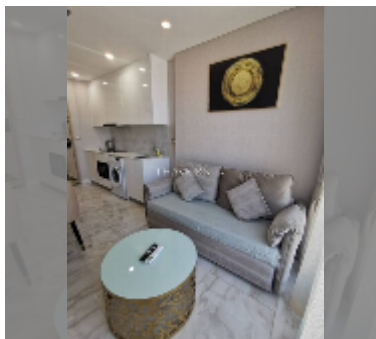

Condo for sale 1 bedroom 35 m² in Copacabana Beach Jomtien, Pattaya

฿ 4,950,000

UNIT PARAMETERS:

UID	FS-240896
quota	foreign quota
type	1 bedroom
size	35m²
floor	16
view	sea view
quality	good
equipment: furniture, air conditioner, television, washing-machine, refrigerator	
online viewing	yes

PROJECT PARAMETERS:

district	Jomtien
buildings	1
floors	59
built in	2022
maintenance	฿ 21,000/year

FACILITIES:

General information: highrise, meters to beach: 50, minutes to beach: 1, shuttle bus, beach front, open parking, multy-level parking.

Swimming pool: swimming pool, rooftop pool, infinity view, jacuzzi, pool bar , sunbathing area.

Chill zone: chill zone, garden, rooftop chillout.

Health zone: gym, sauna, hamam.

Other: lobby, meeting room, games room, kids playgarden, CCTV, security.