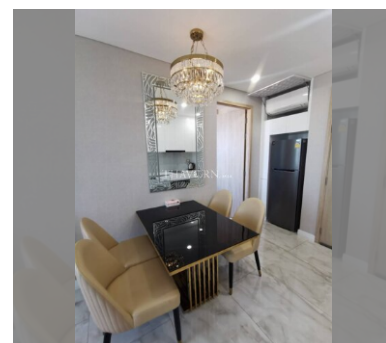

Condo for sale 1 bedroom 35 m² in Copacabana Beach Jomtien, Pattaya

฿ 4,950,000

UNIT PARAMETERS:

UID	FS-240896
quota	foreign quota
type	1 bedroom
size	35m²
floor	16
view	sea view
quality	good
equipment	furniture, air conditioner, television, washing-machine, refrigerator
online viewing	on
transfer fee payer	50/50

PROJECT PARAMETERS:

district	Jomtien
buildings	1
floors	59
built in	2022
maintenance	฿ 21,000/year

FACILITIES:

General information: highrise, meters to beach: 50, minutes to beach: 1, shuttle bus, beach front, pets are allowed, open parking, multy-level parking.

Swimming pool: swimming pool, rooftop pool, infinity view, jacuzzi, pool bar , sunbathing area.

Chill zone: chill zone, garden, rooftop chillout.

Health zone: gym, sauna, hamam.

Other: lobby, meeting room, games room, kids playgarden, CCTV, security.