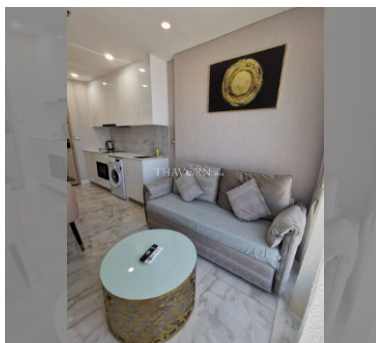

Condo for sale 1 bedroom 35 m² in Copacabana Beach Jomtien, Pattaya

฿ 4,950,000

UNIT PARAMETERS:

UID	FS-240896
quota	foreign quota
type	1 bedroom
size	35m²
floor	16
view	sea view
quality	good
equipment	furniture, air conditioner, television, washing-machine, refrigerator
online viewing	on
transfer fee payer	50/50

PROJECT PARAMETERS:

district	Jomtien
buildings	1
floors	59
built in	2022
maintenance	฿ 21,000/year

FACILITIES:

General information: highrise, meters to beach: 50, minutes to beach: 1, shuttle bus, beach front, pets are allowed, open parking, multy-level parking.

Swimming pool: swimming pool, rooftop pool, infinity view, jacuzzi, pool bar , sunbathing area.

Chill zone: chill zone, garden, rooftop chillout.

Health zone: gym, sauna, hamam.

Other: lobby, meeting room, games room, kids playgarden, CCTV, security.