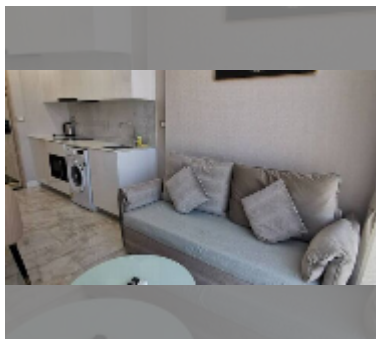

Продается квартира 1 спальня 35 м² в ЖК Sorasabana Beach Jomtien, Паттайя

฿ 4 950 000

ПАРАМЕТРЫ ОБЪЕКТА:

UID	FS-240896
квота	иностранная квота
тип	1 спальня
площадь	35м²
этаж	16
вид	вид на море
состояние объекта	хорошее
комплектация: мебель, кондиционер, телевизор, стиральная машина, холодильник	
онлайн-показ	yes

О ЖИЛОМ КОМПЛЕКСЕ (ДОМЕ):

район	Джомтьен
зданий	1
этажность	59
год сдачи	2022
обслуживание	฿ 21 000/год

УДОБСТВА:

Общие сведения: высотка, метров до пляжа: 50, минут до пляжа: 1, шатл бас, первая линия, наземная парковка, многоуровневая парковка.

Бассейн: бассейн, бассейн на крыше, панорамный бассейн, джакузи, бар у бассейна, зона загара.

Зона отдыха: зона отдыха, сад, зона отдыха на крыше.

Секция здоровья: тренажерный зал, сауна, хамам.

Другое: лобби, переговорная комната, игровая комната, детская площадка, видеонаблюдение, охрана.