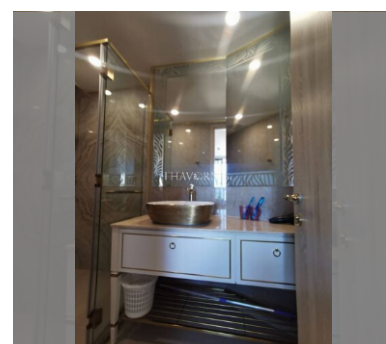

Condo for sale 1 bedroom 35 m² in Copacabana Beach Jomtien, Pattaya

฿ 4,950,000

UNIT PARAMETERS:

UID	FS-240896
quota	foreign quota
type	1 bedroom
size	35m ²
floor	16
view	sea view
quality	good
equipment	furniture, air conditioner, television, washing-machine, refrigerator
online viewing	on
transfer fee payer	50/50

Swimming pool: swimming pool, rooftop pool, infinity view, jacuzzi, pool bar , sunbathing area.

Chill zone: chill zone, garden, rooftop chillout.

Health zone: gym, sauna, hamam.

Other: lobby, meeting room, games room, kids playgarden, CCTV, security.