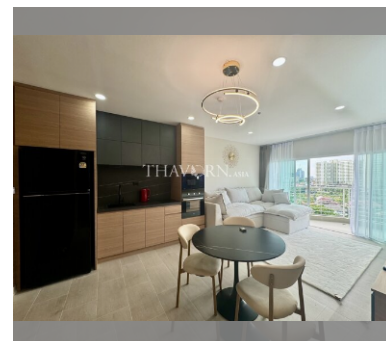

Condo for sale 1 bedroom 56 m² in AD Hyatt Condominium, Pattaya

฿ 4,600,000

UNIT PARAMETERS:

UID	FS-240895
quota	foreign quota
type	1 bedroom
size	56m²
floor	12
view	partial sea view
quality	excellent
equipment	furniture, smart home system, television, washing-machine, refrigerator
online viewing	on
transfer fee payer	50/50
exclusive	on

PROJECT PARAMETERS:

district	Wongamat
buildings	1
floors	33
built in	2011
maintenance	฿ 6,720/year

FACILITIES:

General information: highrise, meters to beach: 500, minutes to beach: 8, underground parking, open parking.

Swimming pool: swimming pool, kids pool.

Chill zone: chill zone, garden.

Health zone: gym.

Other: reception, lobby, meeting room, CCTV, security, laundry.