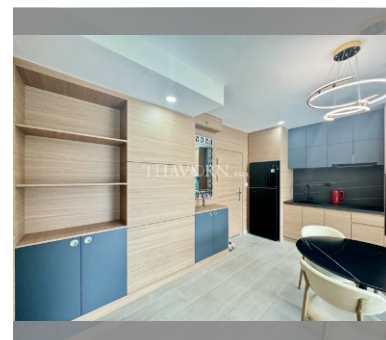

Condo for sale 1 bedroom 56 m² in AD Hyatt Condominium, Pattaya

฿ 4,600,000

UNIT PARAMETERS:

UID	FS-240895
quota	foreign quota
type	1 bedroom
size	56m²
floor	12
view	partial sea view
quality	excellent
equipment	furniture, smart home system, television, washing-machine, refrigerator
online viewing	on
transfer fee payer	50/50
exclusive	on

PROJECT PARAMETERS:

district	Wongamat
buildings	1
floors	33
built in	2011
maintenance	฿ 6,720/year

FACILITIES:

General information: highrise, meters to beach: 500, minutes to beach: 8, underground parking, open parking.

Swimming pool: swimming pool, kids pool.

Chill zone: chill zone, garden.

Health zone: gym.

Other: reception, lobby, meeting room, CCTV, security, laundry.