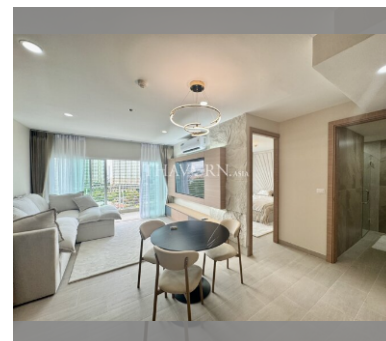

Condo for sale 1 bedroom 56 m² in AD Hyatt Condominium, Pattaya

฿ 4,600,000

UNIT PARAMETERS:

UID	FS-240895
quota	foreign quota
type	1 bedroom
size	56m²
floor	12
view	partial sea view
quality	excellent
equipment	furniture, smart home system, television, washing-machine, refrigerator
online viewing	on
transfer fee payer	50/50
exclusive	on

PROJECT PARAMETERS:

district	Wongamat
buildings	1
floors	33
built in	2011
maintenance	฿ 6,720/year

FACILITIES:

General information: highrise, meters to beach: 500, minutes to beach: 8, underground parking, open parking.

Swimming pool: swimming pool, kids pool.

Chill zone: chill zone, garden.

Health zone: gym.

Other: reception, lobby, meeting room, CCTV, security, laundry.