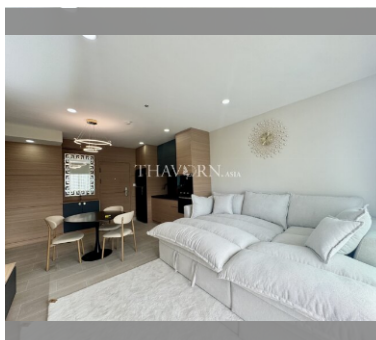

Condo for sale 1 bedroom 56 m² in AD Hyatt Condominium, Pattaya

฿ 4,600,000

UNIT PARAMETERS:

UID	FS-240895
quota	foreign quota
type	1 bedroom
size	56m²
floor	12
view	partial sea view
quality	excellent
equipment	furniture, smart home system, television, washing-machine, refrigerator
online viewing	on
transfer fee payer	50/50
exclusive	on

PROJECT PARAMETERS:

district	Wongamat
buildings	1
floors	33
built in	2011
maintenance	฿ 6,720/year

FACILITIES:

General information: highrise, meters to beach: 500, minutes to beach: 8, underground parking, open parking.

Swimming pool: swimming pool, kids pool.

Chill zone: chill zone, garden.

Health zone: gym.

Other: reception, lobby, meeting room, CCTV, security, laundry.