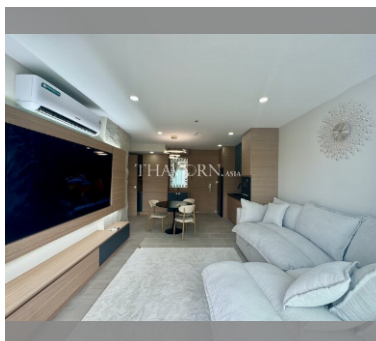

Condo for sale 1 bedroom 56 m² in AD Hyatt Condominium, Pattaya

฿ 4,600,000

UNIT PARAMETERS:

UID	FS-240895
quota	foreign quota
type	1 bedroom
size	56m²
floor	12
view	partial sea view
quality	excellent
equipment	furniture, smart home system, television, washing-machine, refrigerator
online viewing	on
transfer fee payer	50/50
exclusive	on

PROJECT PARAMETERS:

district	Wongamat
buildings	1
floors	33
built in	2011
maintenance	฿ 6,720/year

FACILITIES:

General information: highrise, meters to beach: 500, minutes to beach: 8, underground parking, open parking.

Swimming pool: swimming pool, kids pool.

Chill zone: chill zone, garden.

Health zone: gym.

Other: reception, lobby, meeting room, CCTV, security, laundry.