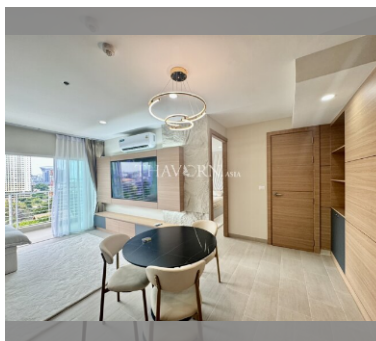

Condo for sale 1 bedroom 56 m² in AD Hyatt Condominium, Pattaya

฿ 4,600,000

UNIT PARAMETERS:

UID	FS-240895
quota	foreign quota
type	1 bedroom
size	56m²
floor	12
view	partial sea view
quality	excellent
equipment	furniture, smart home system, television, washing-machine, refrigerator
online viewing	on
transfer fee payer	50/50
exclusive	on

PROJECT PARAMETERS:

district	Wongamat
buildings	1
floors	33
built in	2011
maintenance	฿ 6,720/year

FACILITIES:

General information: highrise, meters to beach: 500, minutes to beach: 8, underground parking, open parking.

Swimming pool: swimming pool, kids pool.

Chill zone: chill zone, garden.

Health zone: gym.

Other: reception, lobby, meeting room, CCTV, security, laundry.