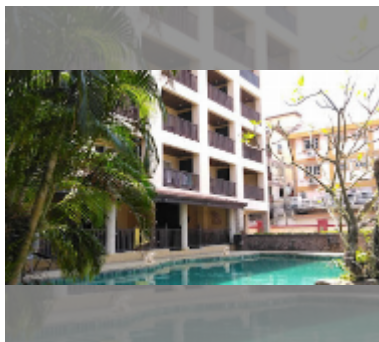

Condo for sale 2 bedroom 90 m² in Katalina Residence, Pattaya

฿ 3,700,000

UNIT PARAMETERS:

UID	FS-240893
quota	thai quota
type	2 bedroom
size	90m²
floor	4
view	city view
quality	good
equipment: furniture	

PROJECT PARAMETERS:

district	Jomtien
buildings	1
floors	5
built in	2009

FACILITIES:

General information: lowrise, meters to beach: 400.

Swimming pool: swimming pool.

Chill zone: chill zone.

Health zone: gym.

Other: lobby, CCTV.