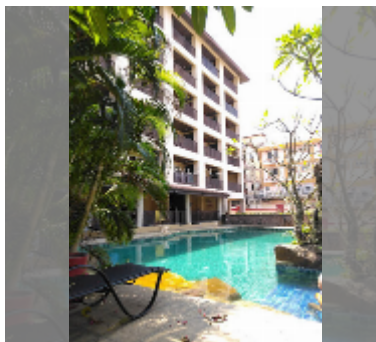

Condo for sale 2 bedroom 90 m² in Katalina Residence, Pattaya

฿ 3,700,000

UNIT PARAMETERS:

UID	FS-240893
quota	thai quota
type	2 bedroom
size	90m²
floor	4
view	city view
quality	good
equipment: furniture	

PROJECT PARAMETERS:

district	Jomtien
buildings	1
floors	5
built in	2009

FACILITIES:

General information: lowrise, meters to beach: 400.

Swimming pool: swimming pool.

Chill zone: chill zone.

Health zone: gym.

Other: lobby, CCTV.