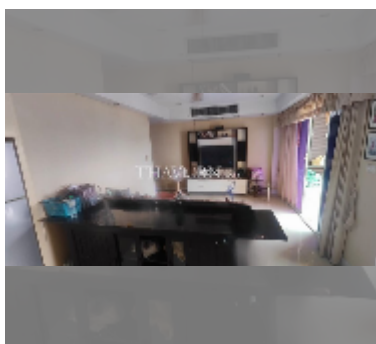

Condo for sale 2 bedroom 90 m² in Katalina Residence, Pattaya

฿ 3,700,000

UNIT PARAMETERS:

UID	FS-240893
quota	thai quota
type	2 bedroom
size	90m²
floor	4
view	city view
quality	good
equipment: furniture	

PROJECT PARAMETERS:

district	Jomtien
buildings	1
floors	5
built in	2009

FACILITIES:

General information: lowrise, meters to beach: 400.

Swimming pool: swimming pool.

Chill zone: chill zone.

Health zone: gym.

Other: lobby, CCTV.