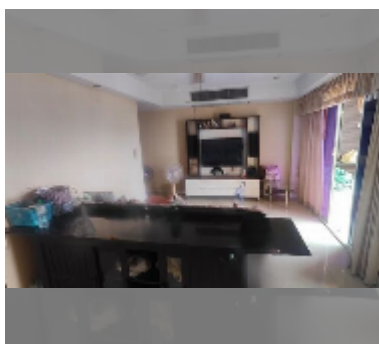

Condo for sale 2 bedroom 90 m² in Katalina Residence, Pattaya

฿ 3,700,000

UNIT PARAMETERS:

UID	FS-240893
quota	thai quota
type	2 bedroom
size	90m²
floor	4
view	city view
quality	good
equipment: furniture	

PROJECT PARAMETERS:

district	Jomtien
buildings	1
floors	5
built in	2009

FACILITIES:

General information: lowrise, meters to beach: 400.

Swimming pool: swimming pool.

Chill zone: chill zone.

Health zone: gym.

Other: lobby, CCTV.