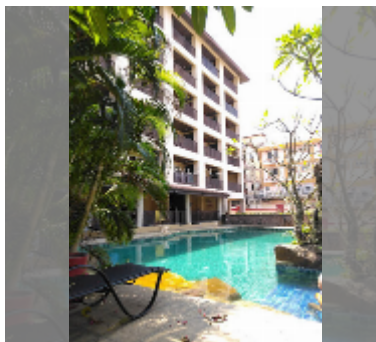

Condo for sale 2 bedroom 90 m² in Katalina Residence, Pattaya

฿ 3,700,000

UNIT PARAMETERS:

| | |
|----------------------|------------------|
| UID | FS-240893 |
| quota | thai quota |
| type | 2 bedroom |
| size | 90m ² |
| floor | 4 |
| view | city view |
| quality | good |
| equipment: furniture | |

Chill zone: chill zone.

Health zone: gym.

Other: lobby, CCTV.

[details](#)