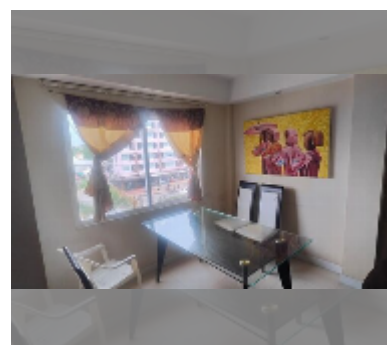

Condo for sale 2 bedroom 90 m² in Katalina Residence, Pattaya

฿ 3,700,000

UNIT PARAMETERS:

UID	FS-240893
quota	thai quota
type	2 bedroom
size	90m²
floor	4
view	city view
quality	good
equipment: furniture	

PROJECT PARAMETERS:

district	Jomtien
buildings	1
floors	5
built in	2009

FACILITIES:

General information: lowrise, meters to beach: 400.

Swimming pool: swimming pool.

Chill zone: chill zone.

Health zone: gym.

Other: lobby, CCTV.