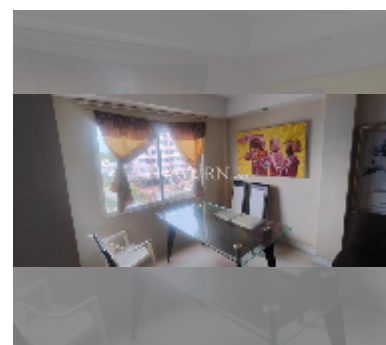

Condo for sale 2 bedroom 90 m² in Katalina Residence, Pattaya

฿ 3,700,000

UNIT PARAMETERS:

UID	FS-240893
quota	thai quota
type	2 bedroom
size	90m²
floor	4
view	city view
quality	good
equipment: furniture	

PROJECT PARAMETERS:

district	Jomtien
buildings	1
floors	5
built in	2009

FACILITIES:

General information: lowrise, meters to beach: 400.

Swimming pool: swimming pool.

Chill zone: chill zone.

Health zone: gym.

Other: lobby, CCTV.