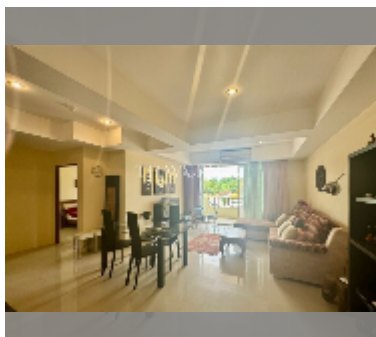

Condo for sale 1 bedroom 67 m² in Leela Paradise Residence, Pattaya

฿ 3,800,000

UNIT PARAMETERS:

UID	FS-240892
quota	foreign quota
type	1 bedroom
size	67m²
floor	1
view	city view
quality	excellent
equipment: furniture, air conditioner, refrigerator	
online viewing	yes

PROJECT PARAMETERS:

district	Jomtien
buildings	1
floors	6
built in	2008
maintenance	฿ 28,140/year

FACILITIES:

General information: lowrise, meters to beach: 350, minutes to beach: 3, open parking.

Swimming pool: swimming pool.

Chill zone: garden.

Health zone: gym.

Other: CCTV, security.