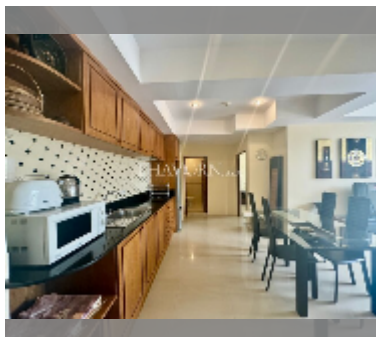

Condo for sale 1 bedroom 67 m² in Leela Paradise Residence, Pattaya

฿ 3,800,000

UNIT PARAMETERS:

UID	FS-240892
quota	foreign quota
type	1 bedroom
size	67m²
floor	1
view	city view
quality	excellent
equipment: furniture, air conditioner, refrigerator	
online viewing	yes

PROJECT PARAMETERS:

district	Jomtien
buildings	1
floors	6
built in	2008
maintenance	฿ 28,140/year

FACILITIES:

General information: lowrise, meters to beach: 350, minutes to beach: 3, open parking.

Swimming pool: swimming pool.

Chill zone: garden.

Health zone: gym.

Other: CCTV, security.