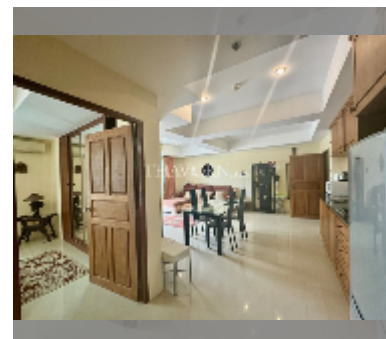

Condo for sale 1 bedroom 67 m² in Leela Paradise Residence, Pattaya

฿ 3,800,000

UNIT PARAMETERS:

UID	FS-240892
quota	foreign quota
type	1 bedroom
size	67m²
floor	1
view	city view
quality	excellent
equipment: furniture, air conditioner, refrigerator	
online viewing	yes

PROJECT PARAMETERS:

district	Jomtien
buildings	1
floors	6
built in	2008
maintenance	฿ 28,140/year

FACILITIES:

General information: lowrise, meters to beach: 350, minutes to beach: 3, open parking.

Swimming pool: swimming pool.

Chill zone: garden.

Health zone: gym.

Other: CCTV, security.