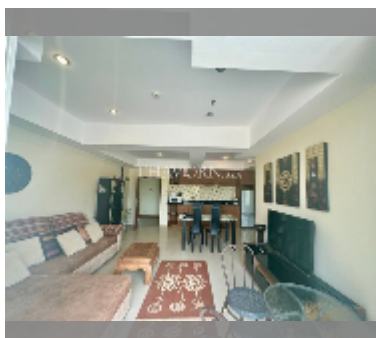

Condo for sale 1 bedroom 67 m² in Leela Paradise Residence, Pattaya

฿ 3,800,000

UNIT PARAMETERS:

UID	FS-240892
quota	foreign quota
type	1 bedroom
size	67m²
floor	1
view	city view
quality	excellent
equipment: furniture, air conditioner, refrigerator	
online viewing	yes

PROJECT PARAMETERS:

district	Jomtien
buildings	1
floors	6
built in	2008
maintenance	฿ 28,140/year

FACILITIES:

General information: lowrise, meters to beach: 350, minutes to beach: 3, open parking.

Swimming pool: swimming pool.

Chill zone: garden.

Health zone: gym.

Other: CCTV, security.