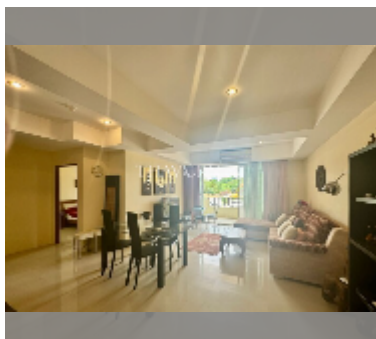

Condo for sale 1 bedroom 67 m² in Leela Paradise Residence, Pattaya

฿ 3,800,000

UNIT PARAMETERS:

UID	FS-240892
quota	foreign quota
type	1 bedroom
size	67m²
floor	1
view	city view
quality	excellent
equipment: furniture, air conditioner, refrigerator	
online viewing	yes

PROJECT PARAMETERS:

district	Jomtien
buildings	1
floors	6
built in	2008
maintenance	฿ 28,140/year

FACILITIES:

General information: lowrise, meters to beach: 350, minutes to beach: 3, open parking.

Swimming pool: swimming pool.

Chill zone: garden.

Health zone: gym.

Other: CCTV, security.