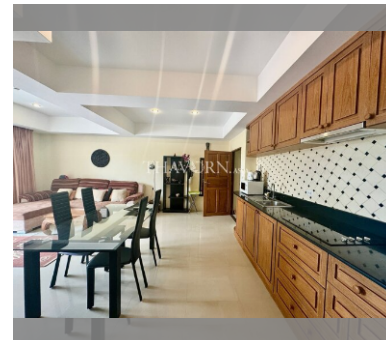

Condo for sale 1 bedroom 67 m², Leela Paradise Residence, Pattaya

฿ 3,800,000

UNIT PARAMETERS:

UID	FS-240892
quota	foreign quota
type	1 bedroom
size	67m²
floor	1
view	city view
quality	excellent
equipment	furniture, air conditioner, refrigerator
online viewing	on
transfer fee payer	50/50

PROJECT PARAMETERS: