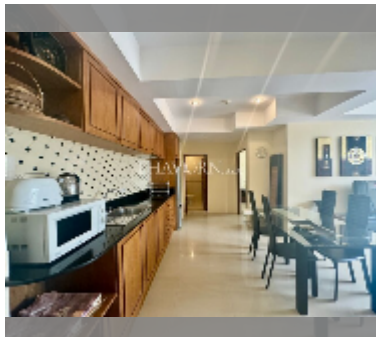

Condo for sale 1 bedroom 67 m² in Leela Paradise Residence, Pattaya

฿ 3,800,000

UNIT PARAMETERS:

UID	FS-240892
quota	foreign quota
type	1 bedroom
size	67m²
floor	1
view	city view
quality	excellent
equipment: furniture, air conditioner, refrigerator	
online viewing	yes

PROJECT PARAMETERS:

district	Jomtien
buildings	1
floors	6
built in	2008
maintenance	฿ 28,140/year

FACILITIES:

General information: lowrise, meters to beach: 350, minutes to beach: 3, open parking.

Swimming pool: swimming pool.

Chill zone: garden.

Health zone: gym.

Other: CCTV, security.