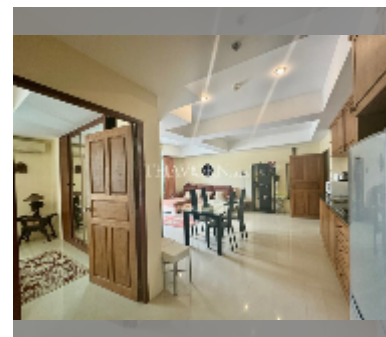

Condo for sale 1 bedroom 67 m² in Leela Paradise Residence, Pattaya

฿ 3,800,000

UNIT PARAMETERS:

UID	FS-240892
quota	foreign quota
type	1 bedroom
size	67m²
floor	1
view	city view
quality	excellent
equipment: furniture, air conditioner, refrigerator	
online viewing	yes

PROJECT PARAMETERS:

district	Jomtien
buildings	1
floors	6
built in	2008
maintenance	฿ 28,140/year

FACILITIES:

General information: lowrise, meters to beach: 350, minutes to beach: 3, open parking.

Swimming pool: swimming pool.

Chill zone: garden.

Health zone: gym.

Other: CCTV, security.