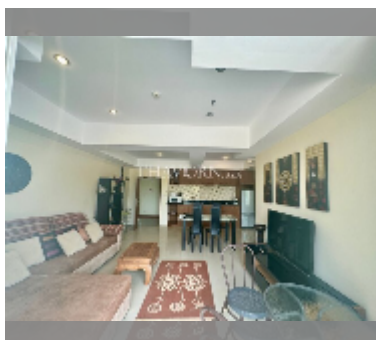

Condo for sale 1 bedroom 67 m² in Leela Paradise Residence, Pattaya

฿ 3,800,000

UNIT PARAMETERS:

UID	FS-240892
quota	foreign quota
type	1 bedroom
size	67m²
floor	1
view	city view
quality	excellent
equipment: furniture, air conditioner, refrigerator	
online viewing	yes

PROJECT PARAMETERS:

district	Jomtien
buildings	1
floors	6
built in	2008
maintenance	฿ 28,140/year

FACILITIES:

General information: lowrise, meters to beach: 350, minutes to beach: 3, open parking.

Swimming pool: swimming pool.

Chill zone: garden.

Health zone: gym.

Other: CCTV, security.