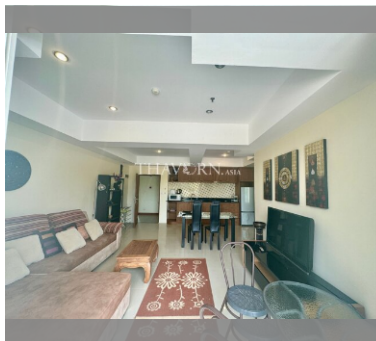

Condo for sale 1 bedroom 67 m², Leela Paradise Residence, Pattaya

฿ 3,800,000

UNIT PARAMETERS:

UID	FS-240892
quota	foreign quota
type	1 bedroom
size	67m²
floor	1
view	city view
quality	excellent
equipment	furniture, air conditioner, refrigerator
online viewing	on
transfer fee payer	50/50

PROJECT PARAMETERS: