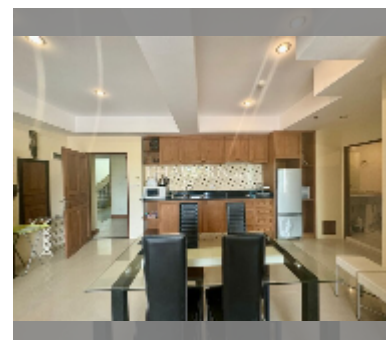

Condo for sale 1 bedroom 67 m² in Leela Paradise Residence, Pattaya

฿ 3,800,000

UNIT PARAMETERS:

UID	FS-240892
quota	foreign quota
type	1 bedroom
size	67m²
floor	1
view	city view
quality	excellent
equipment: furniture, air conditioner, refrigerator	
online viewing	yes

PROJECT PARAMETERS:

district	Jomtien
buildings	1
floors	6
built in	2008
maintenance	฿ 28,140/year

FACILITIES:

General information: lowrise, meters to beach: 350, minutes to beach: 3, open parking.

Swimming pool: swimming pool.

Chill zone: garden.

Health zone: gym.

Other: CCTV, security.