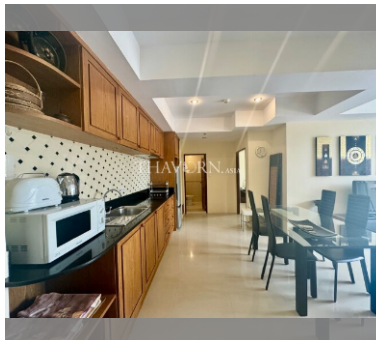

Condo for sale 1 bedroom 67 m², Leela Paradise Residence, Pattaya

฿ 3,800,000

UNIT PARAMETERS:

UID	FS-240892
quota	foreign quota
type	1 bedroom
size	67m²
floor	1
view	city view
quality	excellent
equipment	furniture, air conditioner, refrigerator
online viewing	on
transfer fee payer	50/50

PROJECT PARAMETERS: