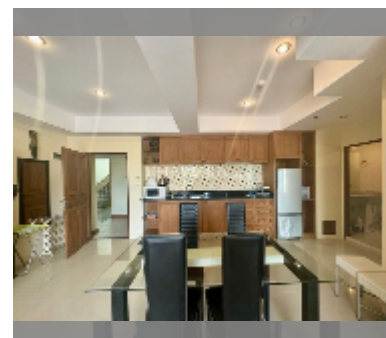

Condo for sale 1 bedroom 67 m² in Leela Paradise Residence, Pattaya

฿ 3,800,000

UNIT PARAMETERS:

UID	FS-240892
quota	foreign quota
type	1 bedroom
size	67m²
floor	1
view	city view
quality	excellent
equipment: furniture, air conditioner, refrigerator	
online viewing	yes

PROJECT PARAMETERS:

district	Jomtien
buildings	1
floors	6
built in	2008
maintenance	฿ 28,140/year

FACILITIES:

General information: lowrise, meters to beach: 350, minutes to beach: 3, open parking.

Swimming pool: swimming pool.

Chill zone: garden.

Health zone: gym.

Other: CCTV, security.