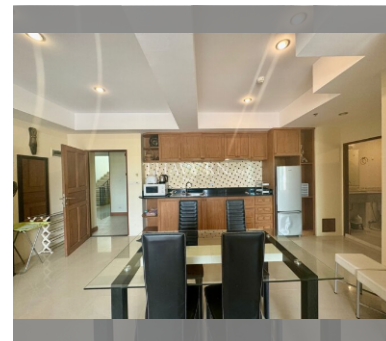

Condo for sale 1 bedroom 67 m², Leela Paradise Residence, Pattaya

฿ 3,800,000

UNIT PARAMETERS:

UID	FS-240892
quota	foreign quota
type	1 bedroom
size	67m²
floor	1
view	city view
quality	excellent
equipment	furniture, air conditioner, refrigerator
online viewing	on
transfer fee payer	50/50

PROJECT PARAMETERS: