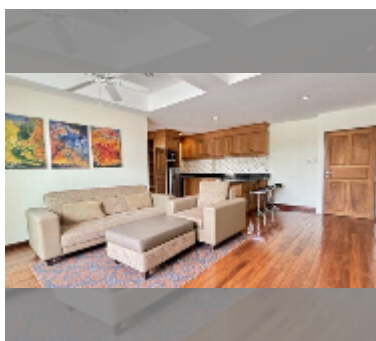

Condo for sale 1 bedroom 81 m² in Leela Paradise Residence, Pattaya

฿ 4,390,000

UNIT PARAMETERS:

UID	FS-240891
quota	thai quota
type	1 bedroom
size	81m²
floor	1
view	city view
quality	excellent
equipment: furniture, kitchen appliances, air conditioner, television, refrigerator	

PROJECT PARAMETERS:

district	Jomtien
buildings	1
floors	6
built in	2008
maintenance	฿ 34,020/year

FACILITIES:

General information: lowrise, meters to beach: 350, minutes to beach: 3, open parking.

Swimming pool: swimming pool.

Chill zone: garden.

Health zone: gym.

Other: CCTV, security.