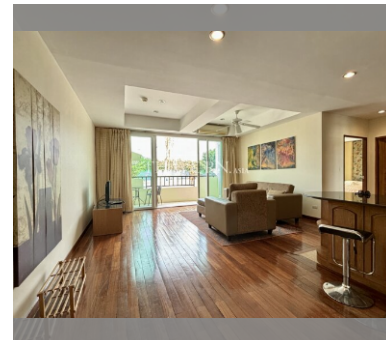

Condo for sale 1 bedroom 81 m², Leela Paradise Residence, Pattaya

฿ 4,390,000

UNIT PARAMETERS:

UID	FS-240891
quota	thai quota
type	1 bedroom
size	81m²
floor	1
view	city view
quality	excellent
equipment	furniture, kitchen appliances, air conditioner, television, refrigerator
transfer fee payer	50/50

PROJECT PARAMETERS: