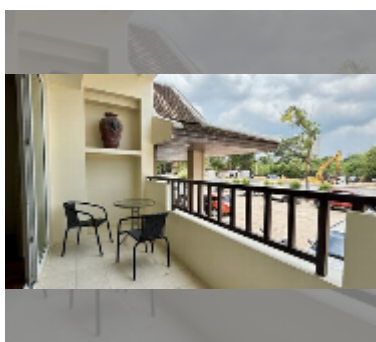

Condo for sale 1 bedroom 81 m² in Leela Paradise Residence, Pattaya

฿ 4,390,000

UNIT PARAMETERS:

UID	FS-240891
quota	thai quota
type	1 bedroom
size	81m ²
floor	1
view	city view
quality	excellent
equipment: furniture, kitchen appliances, air conditioner, television, refrigerator	

Chill zone: garden.

Health zone: gym.

Other: CCTV, security.

details