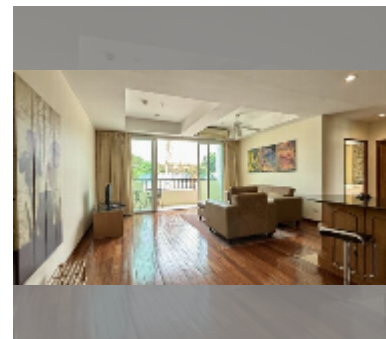

Condo for sale 1 bedroom 81 m² in Leela Paradise Residence, Pattaya

฿ 4,390,000

UNIT PARAMETERS:

UID	FS-240891
quota	thai quota
type	1 bedroom
size	81m²
floor	1
view	city view
quality	excellent
equipment: furniture, kitchen appliances, air conditioner, television, refrigerator	

PROJECT PARAMETERS:

district	Jomtien
buildings	1
floors	6
built in	2008
maintenance	฿ 34,020/year

FACILITIES:

General information: lowrise, meters to beach: 350, minutes to beach: 3, open parking.

Swimming pool: swimming pool.

Chill zone: garden.

Health zone: gym.

Other: CCTV, security.