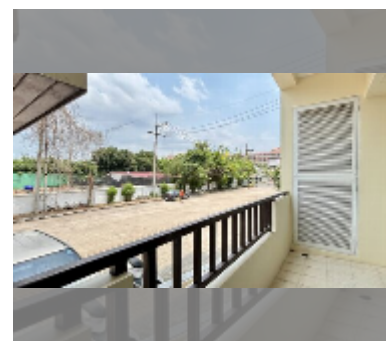

Condo for sale 1 bedroom 81 m² in Leela Paradise Residence, Pattaya

฿ 4,390,000

UNIT PARAMETERS:

UID	FS-240891
quota	thai quota
type	1 bedroom
size	81m²
floor	1
view	city view
quality	excellent
equipment: furniture, kitchen appliances, air conditioner, television, refrigerator	

PROJECT PARAMETERS:

district	Jomtien
buildings	1
floors	6
built in	2008
maintenance	฿ 34,020/year

FACILITIES:

General information: lowrise, meters to beach: 350, minutes to beach: 3, open parking.

Swimming pool: swimming pool.

Chill zone: garden.

Health zone: gym.

Other: CCTV, security.