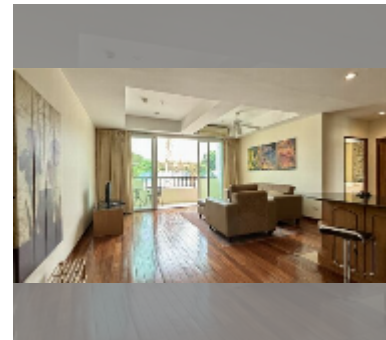

Condo for sale 1 bedroom 81 m² in Leela Paradise Residence, Pattaya

฿ 4,390,000

UNIT PARAMETERS:

UID	FS-240891
quota	thai quota
type	1 bedroom
size	81m²
floor	1
view	city view
quality	excellent
equipment: furniture, kitchen appliances, air conditioner, television, refrigerator	

PROJECT PARAMETERS:

district	Jomtien
buildings	1
floors	6
built in	2008
maintenance	฿ 34,020/year

FACILITIES:

General information: lowrise, meters to beach: 350, minutes to beach: 3, open parking.

Swimming pool: swimming pool.

Chill zone: garden.

Health zone: gym.

Other: CCTV, security.