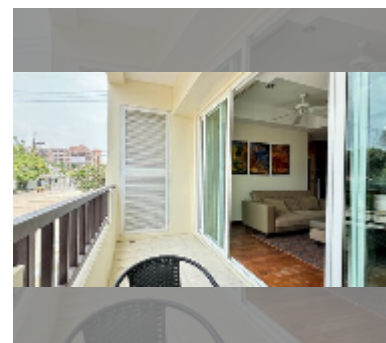

Condo for sale 1 bedroom 81 m² in Leela Paradise Residence, Pattaya

฿ 4,390,000

UNIT PARAMETERS:

UID	FS-240891
quota	thai quota
type	1 bedroom
size	81m²
floor	1
view	city view
quality	excellent
equipment: furniture, kitchen appliances, air conditioner, television, refrigerator	

PROJECT PARAMETERS:

district	Jomtien
buildings	1
floors	6
built in	2008
maintenance	฿ 34,020/year

FACILITIES:

General information: lowrise, meters to beach: 350, minutes to beach: 3, open parking.

Swimming pool: swimming pool.

Chill zone: garden.

Health zone: gym.

Other: CCTV, security.