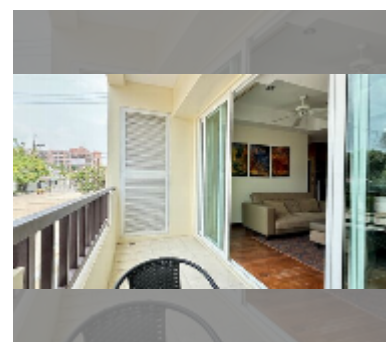

Condo for sale 1 bedroom 81 m² in Leela Paradise Residence, Pattaya

฿ 4,390,000

UNIT PARAMETERS:

UID	FS-240891
quota	thai quota
type	1 bedroom
size	81m²
floor	1
view	city view
quality	excellent
equipment: furniture, kitchen appliances, air conditioner, television, refrigerator	

PROJECT PARAMETERS:

district	Jomtien
buildings	1
floors	6
built in	2008
maintenance	฿ 34,020/year

FACILITIES:

General information: lowrise, meters to beach: 350, minutes to beach: 3, open parking.

Swimming pool: swimming pool.

Chill zone: garden.

Health zone: gym.

Other: CCTV, security.