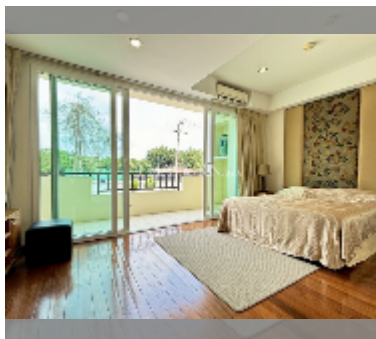

Condo for sale 1 bedroom 81 m² in Leela Paradise Residence, Pattaya

฿ 4,390,000

UNIT PARAMETERS:

UID	FS-240891
quota	thai quota
type	1 bedroom
size	81m²
floor	1
view	city view
quality	excellent
equipment: furniture, kitchen appliances, air conditioner, television, refrigerator	

PROJECT PARAMETERS:

district	Jomtien
buildings	1
floors	6
built in	2008
maintenance	฿ 34,020/year

FACILITIES:

General information: lowrise, meters to beach: 350, minutes to beach: 3, open parking.

Swimming pool: swimming pool.

Chill zone: garden.

Health zone: gym.

Other: CCTV, security.