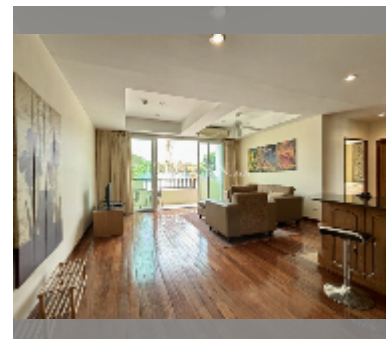

Condo for sale 1 bedroom 81 m² in Leela Paradise Residence, Pattaya

฿ 4,390,000

UNIT PARAMETERS:

UID	FS-240891
quota	thai quota
type	1 bedroom
size	81m²
floor	1
view	city view
quality	excellent
equipment: furniture, kitchen appliances, air conditioner, television, refrigerator	

PROJECT PARAMETERS:

district	Jomtien
buildings	1
floors	6
built in	2008
maintenance	฿ 34,020/year

FACILITIES:

General information: lowrise, meters to beach: 350, minutes to beach: 3, open parking.

Swimming pool: swimming pool.

Chill zone: garden.

Health zone: gym.

Other: CCTV, security.