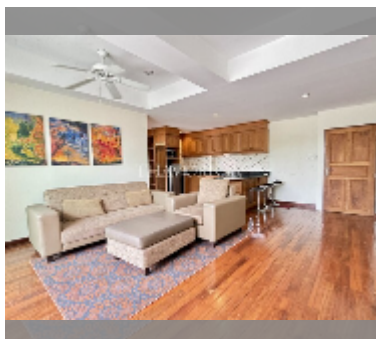

Condo for sale 1 bedroom 81 m² in Leela Paradise Residence, Pattaya

฿ 4,390,000

UNIT PARAMETERS:

UID	FS-240891
quota	thai quota
type	1 bedroom
size	81m²
floor	1
view	city view
quality	excellent
equipment: furniture, kitchen appliances, air conditioner, television, refrigerator	

PROJECT PARAMETERS:

district	Jomtien
buildings	1
floors	6
built in	2008
maintenance	฿ 34,020/year

FACILITIES:

General information: lowrise, meters to beach: 350, minutes to beach: 3, open parking.

Swimming pool: swimming pool.

Chill zone: garden.

Health zone: gym.

Other: CCTV, security.