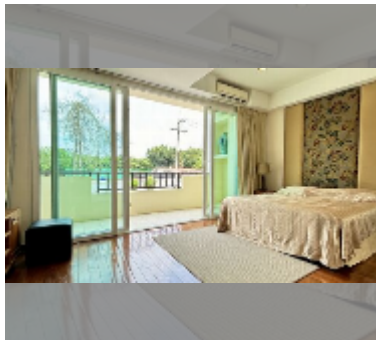

Condo for sale 1 bedroom 81 m² in Leela Paradise Residence, Pattaya

฿ 4,390,000

UNIT PARAMETERS:

UID	FS-240891
quota	thai quota
type	1 bedroom
size	81m²
floor	1
view	city view
quality	excellent
equipment: furniture, kitchen appliances, air conditioner, television, refrigerator	

PROJECT PARAMETERS:

district	Jomtien
buildings	1
floors	6
built in	2008
maintenance	฿ 34,020/year

FACILITIES:

General information: lowrise, meters to beach: 350, minutes to beach: 3, open parking.

Swimming pool: swimming pool.

Chill zone: garden.

Health zone: gym.

Other: CCTV, security.