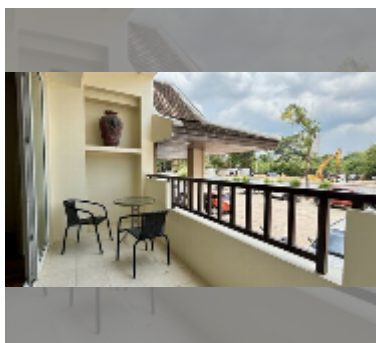

Condo for sale 1 bedroom 81 m² in Leela Paradise Residence, Pattaya

฿ 4,390,000

UNIT PARAMETERS:

UID	FS-240891
quota	thai quota
type	1 bedroom
size	81m ²
floor	1
view	city view
quality	excellent
equipment: furniture, kitchen appliances, air conditioner, television, refrigerator	

Chill zone: garden.

Health zone: gym.

Other: CCTV, security.

[details](#)