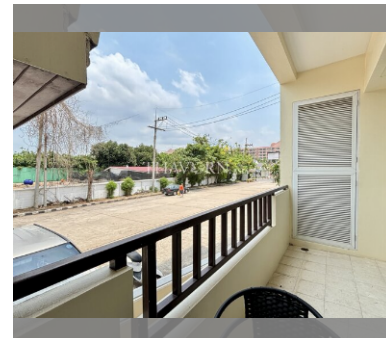

Condo for sale 1 bedroom 81 m², Leela Paradise Residence, Pattaya

฿ 4,390,000

UNIT PARAMETERS:

UID	FS-240891
quota	thai quota
type	1 bedroom
size	81m²
floor	1
view	city view
quality	excellent
equipment	furniture, kitchen appliances, air conditioner, television, refrigerator
transfer fee payer	50/50

PROJECT PARAMETERS: