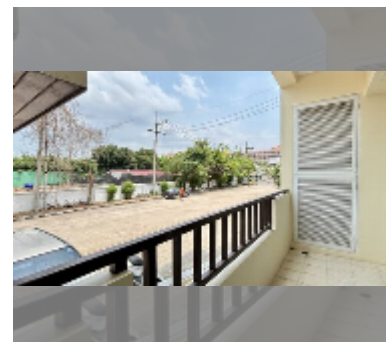

Condo for sale 1 bedroom 81 m² in Leela Paradise Residence, Pattaya

฿ 4,390,000

UNIT PARAMETERS:

UID	FS-240891
quota	thai quota
type	1 bedroom
size	81m²
floor	1
view	city view
quality	excellent
equipment: furniture, kitchen appliances, air conditioner, television, refrigerator	

PROJECT PARAMETERS:

district	Jomtien
buildings	1
floors	6
built in	2008
maintenance	฿ 34,020/year

FACILITIES:

General information: lowrise, meters to beach: 350, minutes to beach: 3, open parking.

Swimming pool: swimming pool.

Chill zone: garden.

Health zone: gym.

Other: CCTV, security.