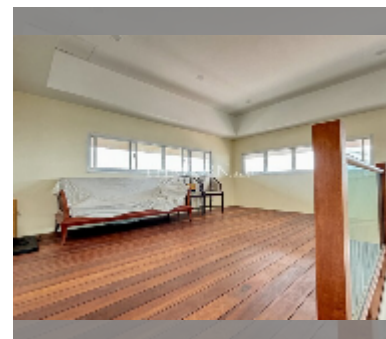

Condo for sale 3 bedroom 161 m² in Leela Paradise Residence, Pattaya

฿ 7,950,000

UNIT PARAMETERS:

UID	FS-240890
quota	foreign quota
type	3 bedroom
size	161m²
floor	5
view	city view
quality	excellent
equipment: furniture, kitchen appliances, television, washing-machine, refrigerator	
online viewing	yes

PROJECT PARAMETERS:

district	Jomtien
buildings	1
floors	6
built in	2008
maintenance	฿ 67,620/year

FACILITIES:

General information: lowrise, meters to beach: 350, minutes to beach: 3, open parking.

Swimming pool: swimming pool.

Chill zone: garden.

Health zone: gym.

Other: CCTV, security.