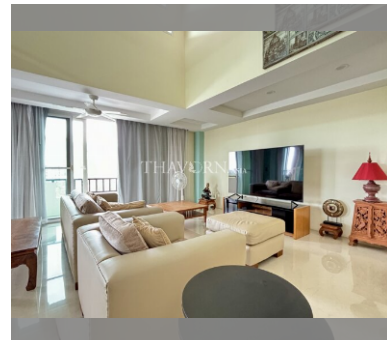

Condo for sale 3 bedroom 161 m², Leela Paradise Residence, Pattaya

฿ 7,950,000

UNIT PARAMETERS:

UID	FS-240890
quota	foreign quota
type	3 bedroom
size	161m²
floor	5
view	city view
quality	excellent
equipment	furniture, kitchen appliances, television, washing-machine, refrigerator
transfer fee payer	50/50

PROJECT PARAMETERS: