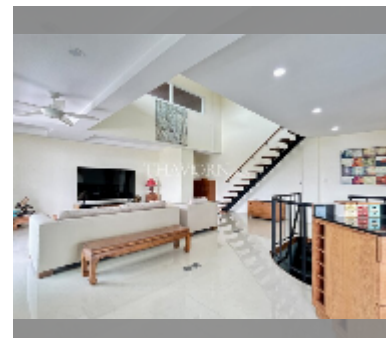

Condo for sale 3 bedroom 161 m² in Leela Paradise Residence, Pattaya

฿ 7,950,000

UNIT PARAMETERS:

UID	FS-240890
quota	foreign quota
type	3 bedroom
size	161m²
floor	5
view	city view
quality	excellent
equipment: furniture, kitchen appliances, television, washing-machine, refrigerator	
online viewing	yes

PROJECT PARAMETERS:

district	Jomtien
buildings	1
floors	6
built in	2008
maintenance	฿ 67,620/year

FACILITIES:

General information: lowrise, meters to beach: 350, minutes to beach: 3, open parking.

Swimming pool: swimming pool.

Chill zone: garden.

Health zone: gym.

Other: CCTV, security.