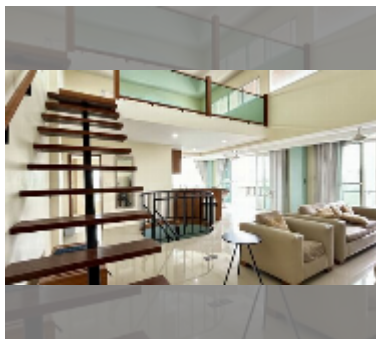

## Condo for sale 3 bedroom 161 m<sup>2</sup> in Leela Paradise Residence, Pattaya

**฿ 7,950,000**

**UNIT PARAMETERS:**

UID	FS-240890
quota	foreign quota
type	3 bedroom
size	161m <sup>2</sup>
floor	5
view	city view
quality	excellent
equipment: furniture, kitchen appliances, television, washing-machine, refrigerator	
online viewing	yes

Swimming pool: swimming pool.

Chill zone: garden.

Health zone: gym.

Other: CCTV, security.

[details](#)