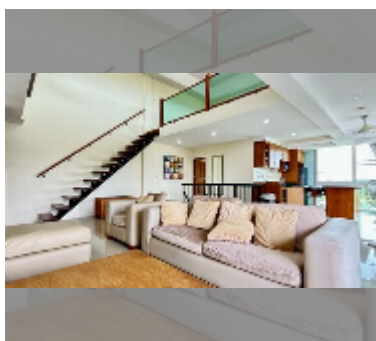

Condo for sale 3 bedroom 161 m² in Leela Paradise Residence, Pattaya

฿ 7,950,000

UNIT PARAMETERS:

UID	FS-240890
quota	foreign quota
type	3 bedroom
size	161m²
floor	5
view	city view
quality	excellent
equipment: furniture, kitchen appliances, television, washing-machine, refrigerator	
online viewing	yes

PROJECT PARAMETERS:

district	Jomtien
buildings	1
floors	6
built in	2008
maintenance	฿ 67,620/year

FACILITIES:

General information: lowrise, meters to beach: 350, minutes to beach: 3, open parking.

Swimming pool: swimming pool.

Chill zone: garden.

Health zone: gym.

Other: CCTV, security.