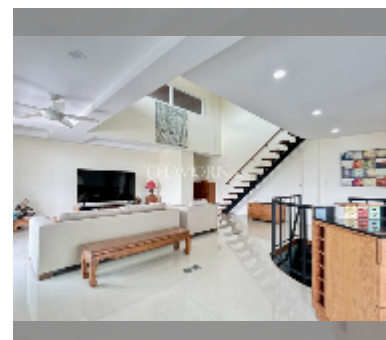

Condo for sale 3 bedroom 161 m² in Leela Paradise Residence, Pattaya

฿ 7,950,000

UNIT PARAMETERS:

UID	FS-240890
quota	foreign quota
type	3 bedroom
size	161m²
floor	5
view	city view
quality	excellent
equipment: furniture, kitchen appliances, television, washing-machine, refrigerator	
online viewing	yes

PROJECT PARAMETERS:

district	Jomtien
buildings	1
floors	6
built in	2008
maintenance	฿ 67,620/year

FACILITIES:

General information: lowrise, meters to beach: 350, minutes to beach: 3, open parking.

Swimming pool: swimming pool.

Chill zone: garden.

Health zone: gym.

Other: CCTV, security.