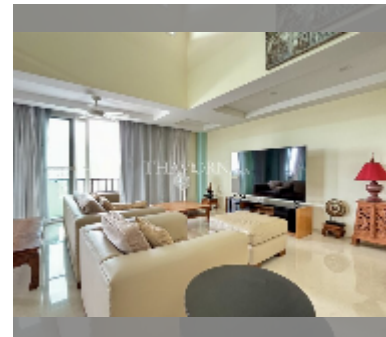

Condo for sale 3 bedroom 161 m² in Leela Paradise Residence, Pattaya

฿ 7,950,000

UNIT PARAMETERS:

UID	FS-240890
quota	foreign quota
type	3 bedroom
size	161m²
floor	5
view	city view
quality	excellent
equipment: furniture, kitchen appliances, television, washing-machine, refrigerator	
online viewing	yes

PROJECT PARAMETERS:

district	Jomtien
buildings	1
floors	6
built in	2008
maintenance	฿ 67,620/year

FACILITIES:

General information: lowrise, meters to beach: 350, minutes to beach: 3, open parking.

Swimming pool: swimming pool.

Chill zone: garden.

Health zone: gym.

Other: CCTV, security.