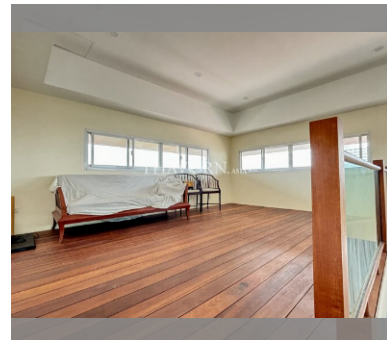

Condo for sale 3 bedroom 161 m², Leela Paradise Residence, Pattaya

฿ 7,950,000

UNIT PARAMETERS:

UID	FS-240890
quota	foreign quota
type	3 bedroom
size	161m²
floor	5
view	city view
quality	excellent
equipment	furniture, kitchen appliances, television, washing-machine, refrigerator
transfer fee payer	50/50

PROJECT PARAMETERS: