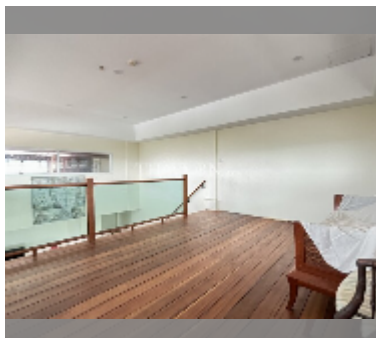

Condo for sale 3 bedroom 161 m² in Leela Paradise Residence, Pattaya

฿ 7,950,000

UNIT PARAMETERS:

UID	FS-240890
quota	foreign quota
type	3 bedroom
size	161m²
floor	5
view	city view
quality	excellent
equipment: furniture, kitchen appliances, television, washing-machine, refrigerator	
online viewing	yes

PROJECT PARAMETERS:

district	Jomtien
buildings	1
floors	6
built in	2008
maintenance	฿ 67,620/year

FACILITIES:

General information: lowrise, meters to beach: 350, minutes to beach: 3, open parking.

Swimming pool: swimming pool.

Chill zone: garden.

Health zone: gym.

Other: CCTV, security.