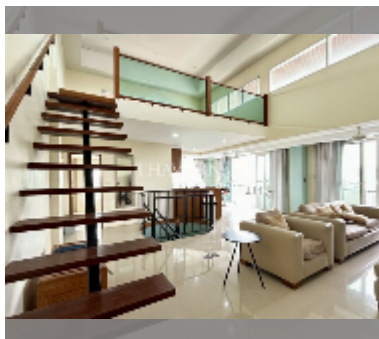

Condo for sale 3 bedroom 161 m² in Leela Paradise Residence, Pattaya

฿ 7,950,000

UNIT PARAMETERS:

UID	FS-240890
quota	foreign quota
type	3 bedroom
size	161m²
floor	5
view	city view
quality	excellent
equipment: furniture, kitchen appliances, television, washing-machine, refrigerator	
online viewing	yes

PROJECT PARAMETERS:

district	Jomtien
buildings	1
floors	6
built in	2008
maintenance	฿ 67,620/year

FACILITIES:

General information: lowrise, meters to beach: 350, minutes to beach: 3, open parking.

Swimming pool: swimming pool.

Chill zone: garden.

Health zone: gym.

Other: CCTV, security.