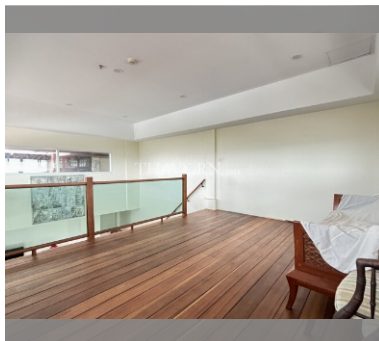

Condo for sale 3 bedroom 161 m², Leela Paradise Residence, Pattaya

฿ 7,950,000

UNIT PARAMETERS:

UID	FS-240890
quota	foreign quota
type	3 bedroom
size	161m²
floor	5
view	city view
quality	excellent
equipment	furniture, kitchen appliances, television, washing-machine, refrigerator
transfer fee payer	50/50

PROJECT PARAMETERS: