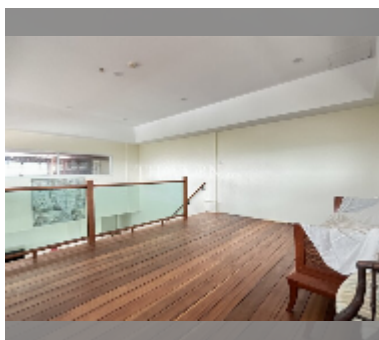

Condo for sale 3 bedroom 161 m² in Leela Paradise Residence, Pattaya

฿ 7,950,000

UNIT PARAMETERS:

UID	FS-240890
quota	foreign quota
type	3 bedroom
size	161m²
floor	5
view	city view
quality	excellent
equipment: furniture, kitchen appliances, television, washing-machine, refrigerator	
online viewing	yes

PROJECT PARAMETERS:

district	Jomtien
buildings	1
floors	6
built in	2008
maintenance	฿ 67,620/year

FACILITIES:

General information: lowrise, meters to beach: 350, minutes to beach: 3, open parking.

Swimming pool: swimming pool.

Chill zone: garden.

Health zone: gym.

Other: CCTV, security.