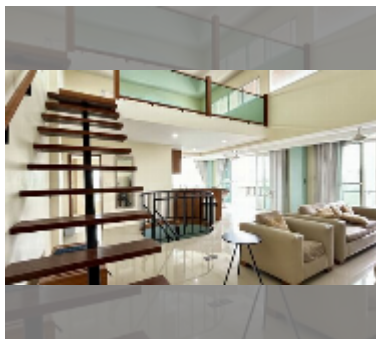

Condo for sale 3 bedroom 161 m² in Leela Paradise Residence, Pattaya

฿ 7,950,000

UNIT PARAMETERS:

UID	FS-240890
quota	foreign quota
type	3 bedroom
size	161m²
floor	5
view	city view
quality	excellent
equipment: furniture, kitchen appliances, television, washing-machine, refrigerator	
online viewing	yes

PROJECT PARAMETERS:

district	Jomtien
buildings	1
floors	6
built in	2008
maintenance	฿ 67,620/year

FACILITIES:

General information: lowrise, meters to beach: 350, minutes to beach: 3, open parking.

Swimming pool: swimming pool.

Chill zone: garden.

Health zone: gym.

Other: CCTV, security.