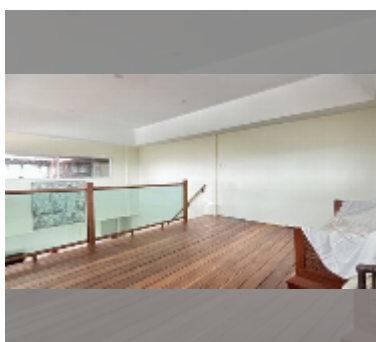

Condo for sale 3 bedroom 161 m² in Leela Paradise Residence, Pattaya

฿ 7,950,000

UNIT PARAMETERS:

UID	FS-240890
quota	foreign quota
type	3 bedroom
size	161m²
floor	5
view	city view
quality	excellent
equipment: furniture, kitchen appliances, television, washing-machine, refrigerator	
online viewing	yes

PROJECT PARAMETERS:

district	Jomtien
buildings	1
floors	6
built in	2008
maintenance	฿ 67,620/year

FACILITIES:

General information: lowrise, meters to beach: 350, minutes to beach: 3, open parking.

Swimming pool: swimming pool.

Chill zone: garden.

Health zone: gym.

Other: CCTV, security.