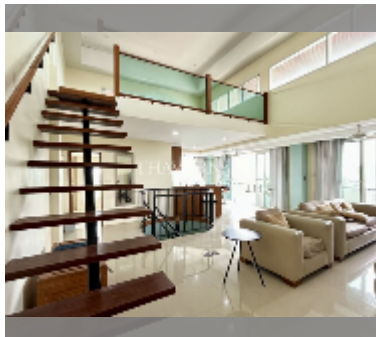

Condo for sale 3 bedroom 161 m² in Leela Paradise Residence, Pattaya

฿ 7,950,000

UNIT PARAMETERS:

UID	FS-240890
quota	foreign quota
type	3 bedroom
size	161m²
floor	5
view	city view
quality	excellent
equipment: furniture, kitchen appliances, television, washing-machine, refrigerator	
online viewing	yes

PROJECT PARAMETERS:

district	Jomtien
buildings	1
floors	6
built in	2008
maintenance	฿ 67,620/year

FACILITIES:

General information: lowrise, meters to beach: 350, minutes to beach: 3, open parking.

Swimming pool: swimming pool.

Chill zone: garden.

Health zone: gym.

Other: CCTV, security.