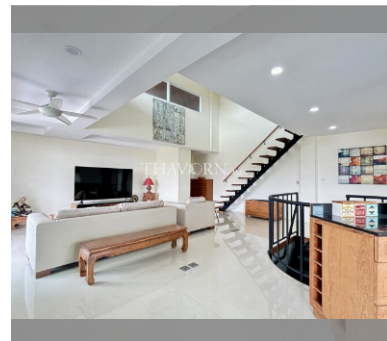

Condo for sale 3 bedroom 161 m², Leela Paradise Residence, Pattaya

฿ 7,950,000

UNIT PARAMETERS:

UID	FS-240890
quota	foreign quota
type	3 bedroom
size	161m²
floor	5
view	city view
quality	excellent
equipment	furniture, kitchen appliances, television, washing-machine, refrigerator
transfer fee payer	50/50

PROJECT PARAMETERS: