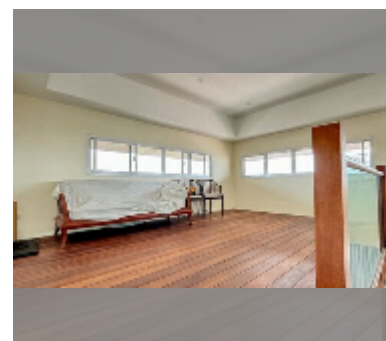

Condo for sale 3 bedroom 161 m² in Leela Paradise Residence, Pattaya

฿ 7,950,000

UNIT PARAMETERS:

UID	FS-240890
quota	foreign quota
type	3 bedroom
size	161m²
floor	5
view	city view
quality	excellent
equipment: furniture, kitchen appliances, television, washing-machine, refrigerator	
online viewing	yes

PROJECT PARAMETERS:

district	Jomtien
buildings	1
floors	6
built in	2008
maintenance	฿ 67,620/year

FACILITIES:

General information: lowrise, meters to beach: 350, minutes to beach: 3, open parking.

Swimming pool: swimming pool.

Chill zone: garden.

Health zone: gym.

Other: CCTV, security.