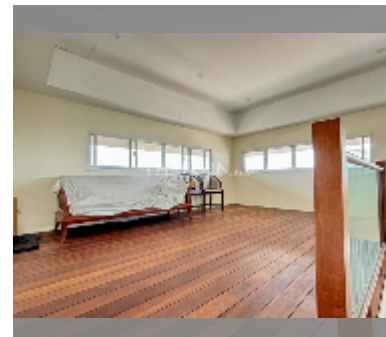

Condo for sale 3 bedroom 161 m² in Leela Paradise Residence, Pattaya

฿ 7,950,000

UNIT PARAMETERS:

UID	FS-240890
quota	foreign quota
type	3 bedroom
size	161m²
floor	5
view	city view
quality	excellent
equipment: furniture, kitchen appliances, television, washing-machine, refrigerator	
online viewing	yes

PROJECT PARAMETERS:

district	Jomtien
buildings	1
floors	6
built in	2008
maintenance	฿ 67,620/year

FACILITIES:

General information: lowrise, meters to beach: 350, minutes to beach: 3, open parking.

Swimming pool: swimming pool.

Chill zone: garden.

Health zone: gym.

Other: CCTV, security.