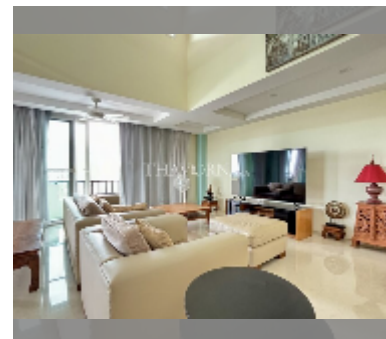

Condo for sale 3 bedroom 161 m² in Leela Paradise Residence, Pattaya

฿ 7,950,000

UNIT PARAMETERS:

UID	FS-240890
quota	foreign quota
type	3 bedroom
size	161m²
floor	5
view	city view
quality	excellent
equipment: furniture, kitchen appliances, television, washing-machine, refrigerator	
online viewing	yes

PROJECT PARAMETERS:

district	Jomtien
buildings	1
floors	6
built in	2008
maintenance	฿ 67,620/year

FACILITIES:

General information: lowrise, meters to beach: 350, minutes to beach: 3, open parking.

Swimming pool: swimming pool.

Chill zone: garden.

Health zone: gym.

Other: CCTV, security.