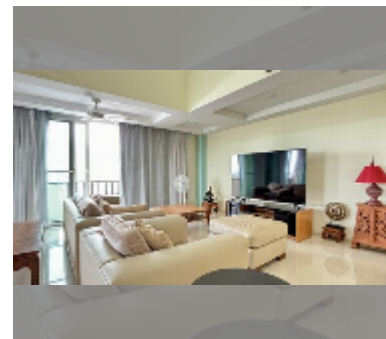

Condo for sale 3 bedroom 161 m² in Leela Paradise Residence, Pattaya

฿ 7,950,000

UNIT PARAMETERS:

UID	FS-240890
quota	foreign quota
type	3 bedroom
size	161m²
floor	5
view	city view
quality	excellent
equipment: furniture, kitchen appliances, television, washing-machine, refrigerator	
online viewing	yes

PROJECT PARAMETERS:

district	Jomtien
buildings	1
floors	6
built in	2008
maintenance	฿ 67,620/year

FACILITIES:

General information: lowrise, meters to beach: 350, minutes to beach: 3, open parking.

Swimming pool: swimming pool.

Chill zone: garden.

Health zone: gym.

Other: CCTV, security.