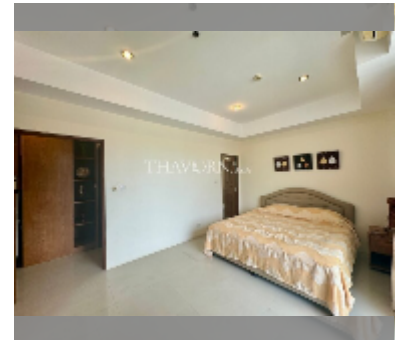

Condo for sale 1 bedroom 83 m², Leela Paradise Residence, Pattaya

฿ 3,530,000

UNIT PARAMETERS:

UID	FS-240889
quota	thai quota
type	1 bedroom
size	83m²
floor	1
view	city view
quality	excellent
equipment: furniture, household appliances, air conditioner, refrigerator	
online viewing	yes

PROJECT PARAMETERS: