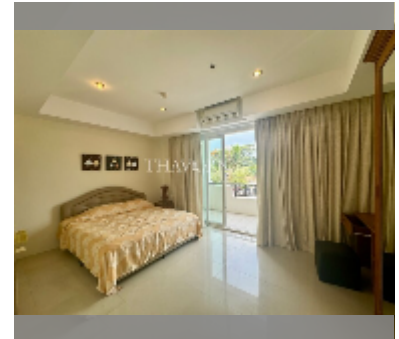

Condo for sale 1 bedroom 83 m², Leela Paradise Residence, Pattaya

฿ 3,530,000

UNIT PARAMETERS:

UID	FS-240889
quota	thai quota
type	1 bedroom
size	83m²
floor	1
view	city view
quality	excellent
equipment: furniture, household appliances, air conditioner, refrigerator	
online viewing	yes

PROJECT PARAMETERS: