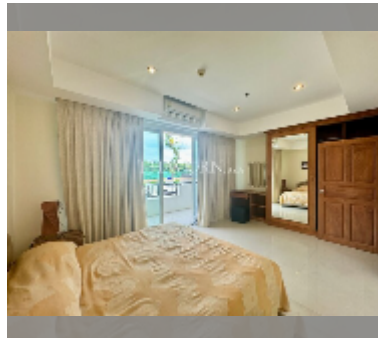

Condo for sale 1 bedroom 83 m², Leela Paradise Residence, Pattaya

฿ 3,530,000

UNIT PARAMETERS:

UID	FS-240889
quota	thai quota
type	1 bedroom
size	83m²
floor	1
view	city view
quality	excellent
equipment: furniture, household appliances, air conditioner, refrigerator	
online viewing	yes

PROJECT PARAMETERS: