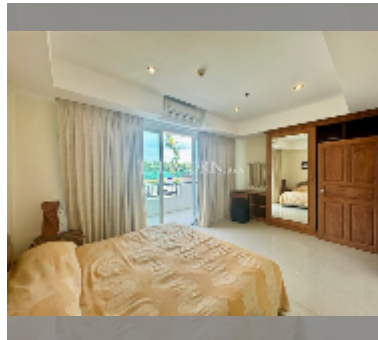

Condo for sale 1 bedroom 83 m², Leela Paradise Residence, Pattaya

฿ 3,530,000

UNIT PARAMETERS:

UID	FS-240889
quota	thai quota
type	1 bedroom
size	83m²
floor	1
view	city view
quality	excellent
equipment: furniture, household appliances, air conditioner, refrigerator	
online viewing	yes

PROJECT PARAMETERS: