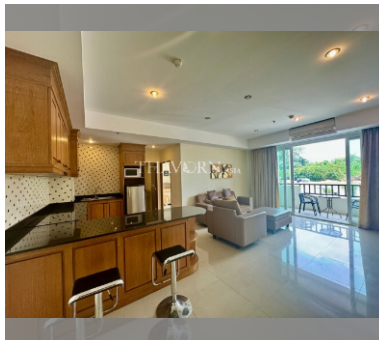

Condo for sale 1 bedroom 83 m², Leela Paradise Residence, Pattaya

฿ 4,420,000

UNIT PARAMETERS:

UID	FS-240889
quota	thai quota
type	1 bedroom
size	83m²
floor	1
view	city view
quality	excellent
equipment	furniture, household appliances, air conditioner, refrigerator
online viewing	on
transfer fee payer	50/50
additional cost	sinking fund

PROJECT PARAMETERS: