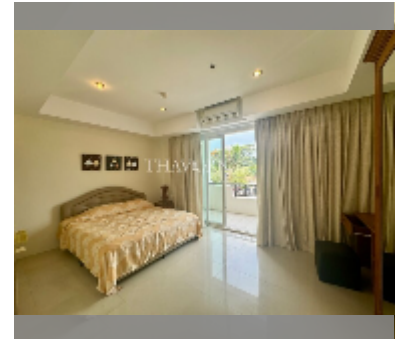

Condo for sale 1 bedroom 83 m², Leela Paradise Residence, Pattaya

฿ 3,530,000

UNIT PARAMETERS:

UID	FS-240889
quota	thai quota
type	1 bedroom
size	83m²
floor	1
view	city view
quality	excellent
equipment: furniture, household appliances, air conditioner, refrigerator	
online viewing	yes

PROJECT PARAMETERS: