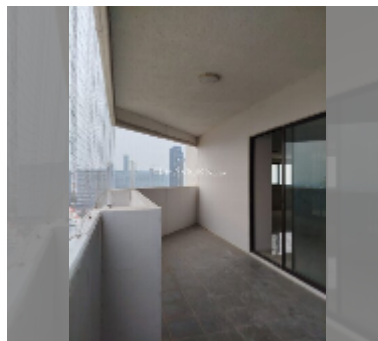

## Condo for sale 1 bedroom 95 m<sup>2</sup> in Jomtien Beach Paradise, Pattaya

**฿ 3,500,000**

### FACILITIES:

**General information:** highrise, meters to beach: 300, open parking, covered parking.

**Swimming pool:** swimming pool, kids pool, jacuzzi.

**Chill zone:** garden.

**Health zone:** gym.

**Other:** reception, meeting room, CCTV, security, minimart, laundry.