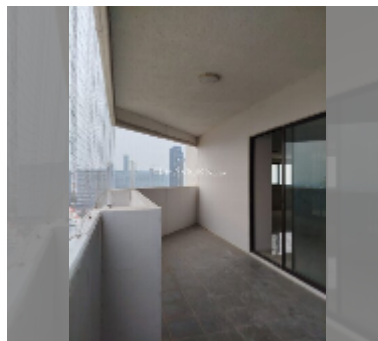

Condo for sale 1 bedroom 95 m² in Jomtien Beach Paradise, Pattaya

฿ 3,500,000

UNIT PARAMETERS:

UID	FS-240888
quota	thai quota
type	1 bedroom
size	95m²
floor	22
view	sea view
quality	good
online viewing	yes

PROJECT PARAMETERS:

district	Jomtien
buildings	1
floors	29
built in	1997
maintenance	฿ 34,200/year

FACILITIES:

General information: highrise, meters to beach: 300, open parking, covered parking.

Swimming pool: swimming pool, kids pool, jacuzzi.

Chill zone: garden.

Health zone: gym.

Other: reception, meeting room, CCTV, security, minimart, laundry.