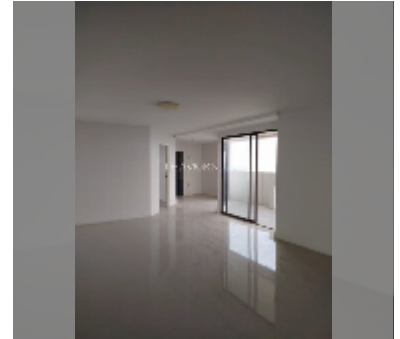

Condo for sale 1 bedroom 95 m² in Jomtien Beach Paradise, Pattaya

฿ 3,500,000

UNIT PARAMETERS:

UID	FS-240888
quota	thai quota
type	1 bedroom
size	95m²
floor	22
view	sea view
quality	good
online viewing	yes

PROJECT PARAMETERS:

district	Jomtien
buildings	1
floors	29
built in	1997
maintenance	฿ 34,200/year

FACILITIES:

General information: highrise, meters to beach: 300, open parking, covered parking.

Swimming pool: swimming pool, kids pool, jacuzzi.

Chill zone: garden.

Health zone: gym.

Other: reception, meeting room, CCTV, security, minimart, laundry.