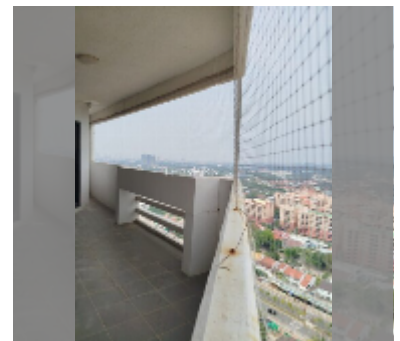

Condo for sale 1 bedroom 95 m² in Jomtien Beach Paradise, Pattaya

฿ 3,500,000

UNIT PARAMETERS:

UID	FS-240888
quota	thai quota
type	1 bedroom
size	95m ²
floor	22
view	sea view
quality	good
online viewing	yes

PROJECT PARAMETERS:

district	Jomtien
buildings	1
floors	29
built in	1997
maintenance	฿ 34,200/year

FACILITIES:

General information: highrise, meters to beach: 300, open parking, covered parking.

Swimming pool: swimming pool, kids pool, jacuzzi.

Chill zone: garden.

Health zone: gym.

Other: reception, meeting room, CCTV, security, minimart, laundry.

[details](#)