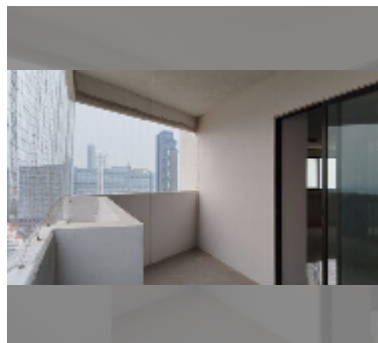

Condo for sale 1 bedroom 95 m² in Jomtien Beach Paradise, Pattaya

฿ 3,500,000

UNIT PARAMETERS:

UID	FS-240888
quota	thai quota
type	1 bedroom
size	95m ²
floor	22
view	sea view
quality	good
online viewing	yes

Chill zone: garden.

Health zone: gym.

Other: reception, meeting room, CCTV, security, minimart, laundry.

details