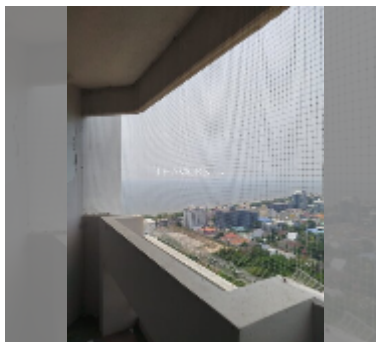

Condo for sale 1 bedroom 95 m² in Jomtien Beach Paradise, Pattaya

฿ 3,500,000

UNIT PARAMETERS:

UID	FS-240888
quota	thai quota
type	1 bedroom
size	95m ²
floor	22
view	sea view
quality	good
online viewing	yes

PROJECT PARAMETERS:

district	Jomtien
buildings	1
floors	29
built in	1997
maintenance	฿ 34,200/year

FACILITIES:

General information: highrise, meters to beach: 300, open parking, covered parking.

Swimming pool: swimming pool, kids pool, jacuzzi.

Chill zone: garden.

Health zone: gym.

Other: reception, meeting room, CCTV, security, minimart, laundry.

[details](#)