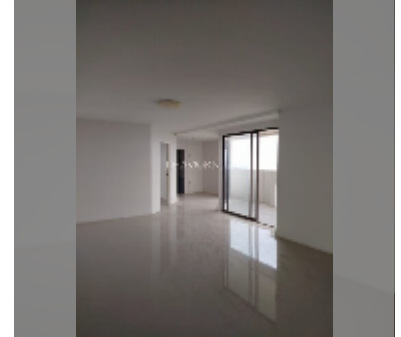

## Condo for sale 1 bedroom 95 m<sup>2</sup> in Jomtien Beach Paradise, Pattaya

**฿ 3,500,000**

### FACILITIES:

**General information:** highrise, meters to beach: 300, open parking, covered parking.

**Swimming pool:** swimming pool, kids pool, jacuzzi.

**Chill zone:** garden.

**Health zone:** gym.

**Other:** reception, meeting room, CCTV, security, minimart, laundry.