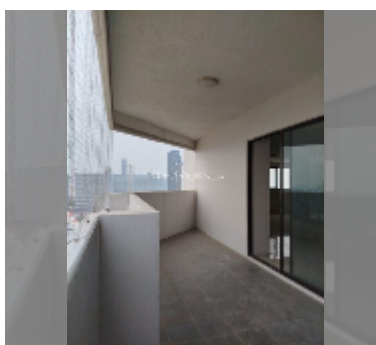

Condo for sale 1 bedroom 95 m² in Jomtien Beach Paradise, Pattaya

฿ 3,500,000

UNIT PARAMETERS:

UID	FS-240888
quota	thai quota
type	1 bedroom
size	95m ²
floor	22
view	sea view
quality	good
online viewing	yes

PROJECT PARAMETERS:

district	Jomtien
buildings	1
floors	29
built in	1997
maintenance	฿ 34,200/year

FACILITIES:

General information: highrise, meters to beach: 300, open parking, covered parking.

Swimming pool: swimming pool, kids pool, jacuzzi.

Chill zone: garden.

Health zone: gym.

Other: reception, meeting room, CCTV, security, minimart, laundry.

[details](#)