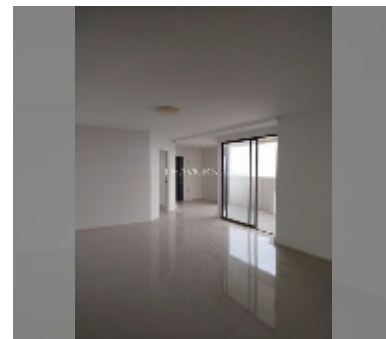

Condo for sale 1 bedroom 95 m² in Jomtien Beach Paradise, Pattaya

฿ 3,500,000

UNIT PARAMETERS:

UID	FS-240888
quota	thai quota
type	1 bedroom
size	95m ²
floor	22
view	sea view
quality	good
online viewing	yes

PROJECT PARAMETERS:

district	Jomtien
buildings	1
floors	29
built in	1997
maintenance	฿ 34,200/year

FACILITIES:

General information: highrise, meters to beach: 300, open parking, covered parking.

Swimming pool: swimming pool, kids pool, jacuzzi.

Chill zone: garden.

Health zone: gym.

Other: reception, meeting room, CCTV, security, minimart, laundry.

details