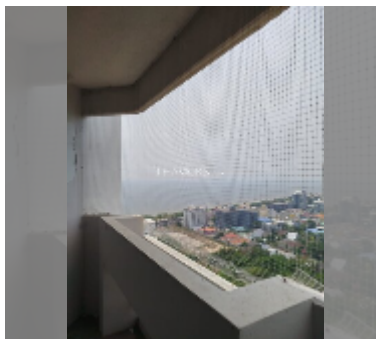

Condo for sale 1 bedroom 95 m² in Jomtien Beach Paradise, Pattaya

฿ 3,500,000

UNIT PARAMETERS:

UID	FS-240888
quota	thai quota
type	1 bedroom
size	95m ²
floor	22
view	sea view
quality	good
online viewing	yes

PROJECT PARAMETERS:

district	Jomtien
buildings	1
floors	29
built in	1997
maintenance	฿ 34,200/year

FACILITIES:

General information: highrise, meters to beach: 300, open parking, covered parking.

Swimming pool: swimming pool, kids pool, jacuzzi.

Chill zone: garden.

Health zone: gym.

Other: reception, meeting room, CCTV, security, minimart, laundry.

details