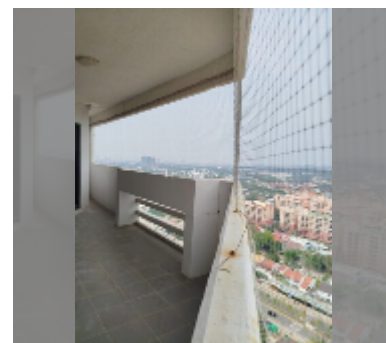

Condo for sale 1 bedroom 95 m² in Jomtien Beach Paradise, Pattaya

฿ 3,500,000

UNIT PARAMETERS:

UID	FS-240888
quota	thai quota
type	1 bedroom
size	95m ²
floor	22
view	sea view
quality	good
online viewing	yes

PROJECT PARAMETERS:

district	Jomtien
buildings	1
floors	29
built in	1997
maintenance	฿ 34,200/year

FACILITIES:

General information: highrise, meters to beach: 300, open parking, covered parking.

Swimming pool: swimming pool, kids pool, jacuzzi.

Chill zone: garden.

Health zone: gym.

Other: reception, meeting room, CCTV, security, minimart, laundry.

details