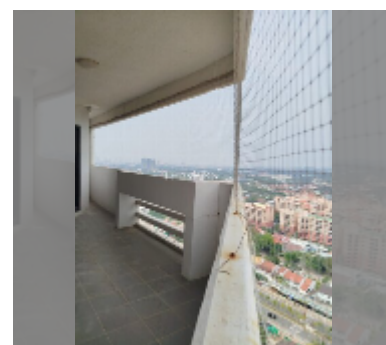

Condo for sale 1 bedroom 95 m² in Jomtien Beach Paradise, Pattaya

฿ 3,500,000

UNIT PARAMETERS:

UID	FS-240888
quota	thai quota
type	1 bedroom
size	95m ²
floor	22
view	sea view
quality	good
online viewing	yes

PROJECT PARAMETERS:

district	Jomtien
buildings	1
floors	29
built in	1997
maintenance	฿ 34,200/year

FACILITIES:

General information: highrise, meters to beach: 300, open parking, covered parking.

Swimming pool: swimming pool, kids pool, jacuzzi.

Chill zone: garden.

Health zone: gym.

Other: reception, meeting room, CCTV, security, minimart, laundry.

[details](#)