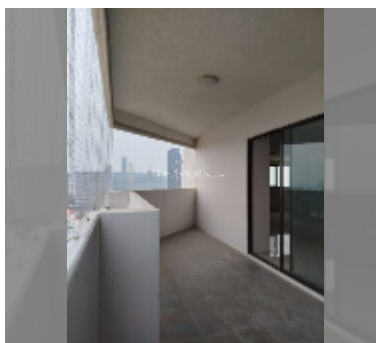

Condo for sale 1 bedroom 95 m² in Jomtien Beach Paradise, Pattaya

฿ 3,500,000

UNIT PARAMETERS:

UID	FS-240888
quota	thai quota
type	1 bedroom
size	95m ²
floor	22
view	sea view
quality	good
online viewing	yes

PROJECT PARAMETERS:

district	Jomtien
buildings	1
floors	29
built in	1997
maintenance	฿ 34,200/year

FACILITIES:

General information: highrise, meters to beach: 300, open parking, covered parking.

Swimming pool: swimming pool, kids pool, jacuzzi.

Chill zone: garden.

Health zone: gym.

Other: reception, meeting room, CCTV, security, minimart, laundry.

details