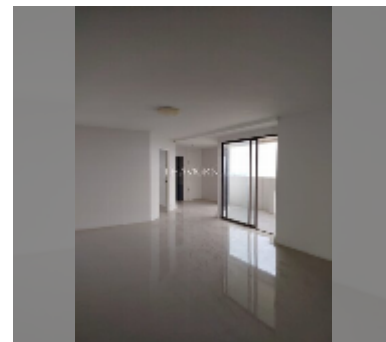

Condo for sale 1 bedroom 95 m² in Jomtien Beach Paradise, Pattaya

฿ 3,500,000

UNIT PARAMETERS:

UID	FS-240888
quota	thai quota
type	1 bedroom
size	95m ²
floor	22
view	sea view
quality	good
online viewing	yes

PROJECT PARAMETERS:

district	Jomtien
buildings	1
floors	29
built in	1997
maintenance	฿ 34,200/year

FACILITIES:

General information: highrise, meters to beach: 300, open parking, covered parking.

Swimming pool: swimming pool, kids pool, jacuzzi.

Chill zone: garden.

Health zone: gym.

Other: reception, meeting room, CCTV, security, minimart, laundry.

[details](#)