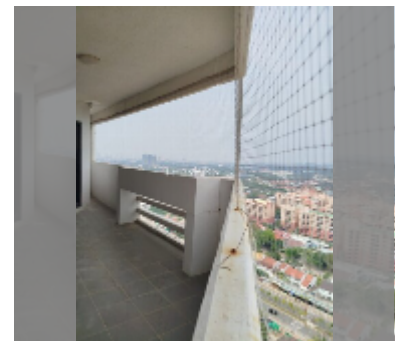

### FACILITIES:

**General information:** highrise, meters to beach: 300, open parking, covered parking.

**Swimming pool:** swimming pool, kids pool, jacuzzi.

**Chill zone:** garden.

**Health zone:** gym.

**Other:** reception, meeting room, CCTV, security, minimart, laundry.