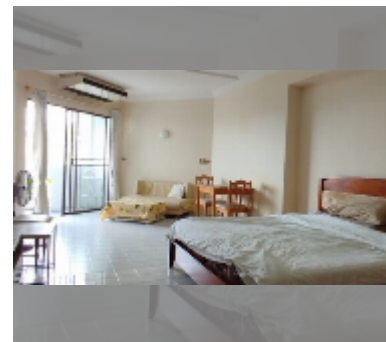

Condo for sale studio 39 m² in Jomtien Beach Paradise, Pattaya

฿ 1,350,000

UNIT PARAMETERS:

UID	FS-240887
quota	thai quota
type	studio
size	39m²
floor	3
view	city view
quality	good
equipment: furniture, air conditioner	
online viewing	yes

PROJECT PARAMETERS:

district	Jomtien
buildings	1
floors	29
built in	1997
maintenance	฿ 14,040/year

FACILITIES:

General information: highrise, meters to beach: 300, open parking, covered parking.

Swimming pool: swimming pool, kids pool, jacuzzi.

Chill zone: garden.

Health zone: gym.

Other: reception, meeting room, CCTV, security, minimart, laundry.