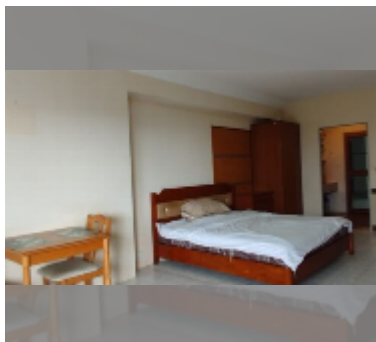

Condo for sale studio 39 m² in Jomtien Beach Paradise, Pattaya

฿ 1,350,000

UNIT PARAMETERS:

UID	FS-240887
quota	thai quota
type	studio
size	39m²
floor	3
view	city view
quality	good
equipment: furniture, air conditioner	
online viewing	yes

PROJECT PARAMETERS:

district	Jomtien
buildings	1
floors	29
built in	1997
maintenance	฿ 14,040/year

FACILITIES:

General information: highrise, meters to beach: 300, open parking, covered parking.

Swimming pool: swimming pool, kids pool, jacuzzi.

Chill zone: garden.

Health zone: gym.

Other: reception, meeting room, CCTV, security, minimart, laundry.