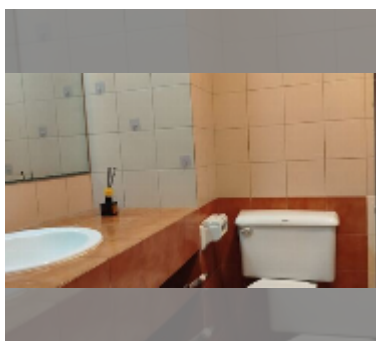

Condo for sale studio 39 m² in Jomtien Beach Paradise, Pattaya

฿ 1,350,000

UNIT PARAMETERS:

UID	FS-240887
quota	thai quota
type	studio
size	39m ²
floor	3
view	city view
quality	good
equipment: furniture, air conditioner	
online viewing	yes

Chill zone: garden.

Health zone: gym.

Other: reception, meeting room, CCTV, security, minimart, laundry.

details