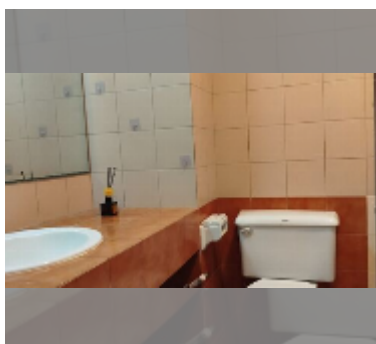

Condo for sale studio 39 m² in Jomtien Beach Paradise, Pattaya

฿ 1,350,000

UNIT PARAMETERS:

UID	FS-240887
quota	thai quota
type	studio
size	39m²
floor	3
view	city view
quality	good
equipment: furniture, air conditioner	
online viewing	yes

PROJECT PARAMETERS:

district	Jomtien
buildings	1
floors	29
built in	1997
maintenance	฿ 14,040/year

FACILITIES:

General information: highrise, meters to beach: 300, open parking, covered parking.

Swimming pool: swimming pool, kids pool, jacuzzi.

Chill zone: garden.

Health zone: gym.

Other: reception, meeting room, CCTV, security, minimart, laundry.