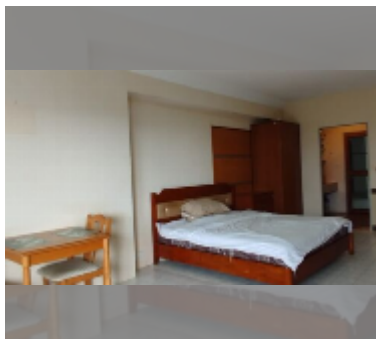

Condo for sale studio 39 m² in Jomtien Beach Paradise, Pattaya

฿ 1,350,000

UNIT PARAMETERS:

UID	FS-240887
quota	thai quota
type	studio
size	39m²
floor	3
view	city view
quality	good
equipment: furniture, air conditioner	
online viewing	yes

PROJECT PARAMETERS:

district	Jomtien
buildings	1
floors	29
built in	1997
maintenance	฿ 14,040/year

FACILITIES:

General information: highrise, meters to beach: 300, open parking, covered parking.

Swimming pool: swimming pool, kids pool, jacuzzi.

Chill zone: garden.

Health zone: gym.

Other: reception, meeting room, CCTV, security, minimart, laundry.