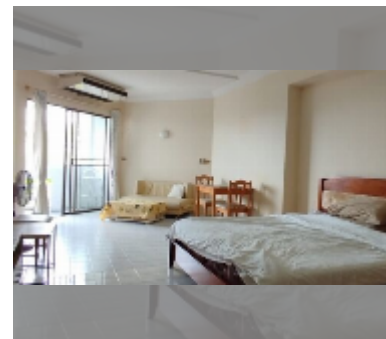

Condo for sale studio 39 m² in Jomtien Beach Paradise, Pattaya

฿ 1,350,000

UNIT PARAMETERS:

UID	FS-240887
quota	thai quota
type	studio
size	39m²
floor	3
view	city view
quality	good
equipment: furniture, air conditioner	
online viewing	yes

PROJECT PARAMETERS:

district	Jomtien
buildings	1
floors	29
built in	1997
maintenance	฿ 14,040/year

FACILITIES:

General information: highrise, meters to beach: 300, open parking, covered parking.

Swimming pool: swimming pool, kids pool, jacuzzi.

Chill zone: garden.

Health zone: gym.

Other: reception, meeting room, CCTV, security, minimart, laundry.