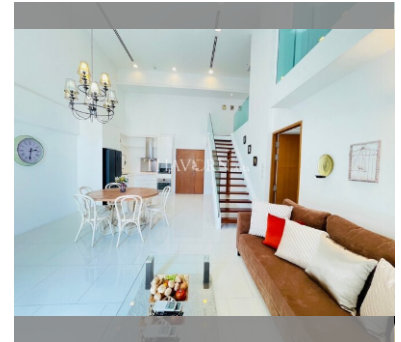

Condo for sale 2 bedroom 139 m² in The Sanctuary, Pattaya

฿ 8,300,000

UNIT PARAMETERS:

UID	FS-240883
quota	thai quota
type	2 bedroom
size	139m²
floor	7
view	sea view
quality	not chosen
transfer fee payer	Free transfer

PROJECT PARAMETERS:

district	Wongamat
buildings	5
floors	8
built in	2009
maintenance	฿ 58,380/year

FACILITIES:

General information: boutique, underground parking.

Swimming pool: swimming pool.

Chill zone: chill zone, garden.

Health zone: gym, sauna.

Other: lobby, kids playgarden, CCTV, security, minimart.