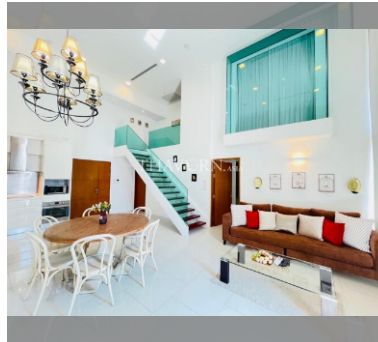

Condo for sale 2 bedroom 139 m² in The Sanctuary, Pattaya

฿ 8,300,000

UNIT PARAMETERS:

UID	FS-240883
quota	thai quota
type	2 bedroom
size	139m²
floor	7
view	sea view
quality	not chosen
transfer fee payer	Free transfer

PROJECT PARAMETERS:

district	Wongamat
buildings	5
floors	8
built in	2009
maintenance	฿ 58,380/year

FACILITIES:

General information: boutique, underground parking.

Swimming pool: swimming pool.

Chill zone: chill zone, garden.

Health zone: gym, sauna.

Other: lobby, kids playgarden, CCTV, security, minimart.