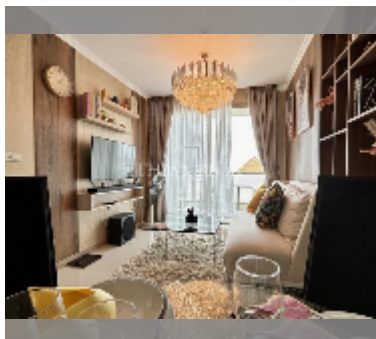

Condo for sale 1 bedroom 47 m² in The Riviera Jomtien, Pattaya

฿ 5,900,000

UNIT PARAMETERS:

UID	FS-240882
quota	thai quota
type	1 bedroom
size	47m²
floor	10
view	sea view
quality	excellent

equipment: furniture, kitchen appliances, air conditioner, washing-machine, refrigerator

PROJECT PARAMETERS:

district	Jomtien
buildings	1
floors	46
built in	2019
maintenance	฿ 28,200/year

FACILITIES:

General information: highrise, pets are allowed, multy-level parking, covered parking.

Swimming pool: swimming pool, kids pool, rooftop pool, infinity view, waterfall, jacuzzi.

Chill zone: chill zone, garden, rooftop chillout.

Health zone: gym, sauna, hamam.

Other: reception, lobby, meeting room, games room, CCTV, security, laundry, room service.