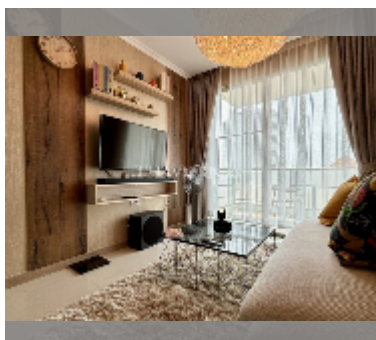

Condo for sale 1 bedroom 47 m² in The Riviera Jomtien, Pattaya

฿ 5,900,000

UNIT PARAMETERS:

UID	FS-240882
quota	thai quota
type	1 bedroom
size	47m²
floor	10
view	sea view
quality	excellent

equipment: furniture, kitchen appliances, air conditioner, washing-machine, refrigerator

PROJECT PARAMETERS:

district	Jomtien
buildings	1
floors	46
built in	2019
maintenance	฿ 28,200/year

FACILITIES:

General information: highrise, pets are allowed, multy-level parking, covered parking.

Swimming pool: swimming pool, kids pool, rooftop pool, infinity view, waterfall, jacuzzi.

Chill zone: chill zone, garden, rooftop chillout.

Health zone: gym, sauna, hamam.

Other: reception, lobby, meeting room, games room, CCTV, security, laundry, room service.