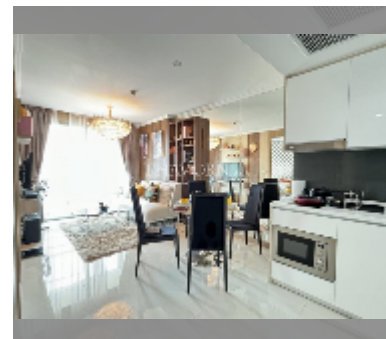

Condo for sale 1 bedroom 47 m² in The Riviera Jomtien, Pattaya

฿ 5,900,000

UNIT PARAMETERS:

UID	FS-240882
quota	thai quota
type	1 bedroom
size	47m²
floor	10
view	sea view
quality	excellent

equipment: furniture, kitchen appliances, air conditioner, washing-machine, refrigerator

PROJECT PARAMETERS:

district	Jomtien
buildings	1
floors	46
built in	2019
maintenance	฿ 28,200/year

FACILITIES:

General information: highrise, pets are allowed, multy-level parking, covered parking.

Swimming pool: swimming pool, kids pool, rooftop pool, infinity view, waterfall, jacuzzi.

Chill zone: chill zone, garden, rooftop chillout.

Health zone: gym, sauna, hamam.

Other: reception, lobby, meeting room, games room, CCTV, security, laundry, room service.