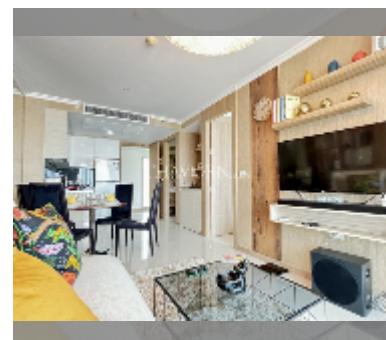

Condo for sale 1 bedroom 47 m² in The Riviera Jomtien, Pattaya

฿ 5,900,000

UNIT PARAMETERS:

UID	FS-240882
quota	thai quota
type	1 bedroom
size	47m²
floor	10
view	sea view
quality	excellent

equipment: furniture, kitchen appliances, air conditioner, washing-machine, refrigerator

PROJECT PARAMETERS:

district	Jomtien
buildings	1
floors	46
built in	2019
maintenance	฿ 28,200/year

FACILITIES:

General information: highrise, pets are allowed, multy-level parking, covered parking.

Swimming pool: swimming pool, kids pool, rooftop pool, infinity view, waterfall, jacuzzi.

Chill zone: chill zone, garden, rooftop chillout.

Health zone: gym, sauna, hamam.

Other: reception, lobby, meeting room, games room, CCTV, security, laundry, room service.