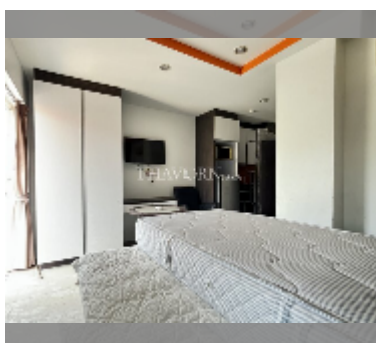

Condo for sale studio 22 m² in New Nordic VIP 3, Pattaya

฿ 1,050,000

UNIT PARAMETERS:

UID	FS-240877
quota	thai quota
type	studio
size	22m²
floor	4
view	city view
quality	fair
equipment: furniture, kitchen appliances, air conditioner, refrigerator	

PROJECT PARAMETERS:

district	Pratumnak
buildings	1
floors	7

FACILITIES:

General information: lowrise, meters to beach: 600, pets are allowed, open parking, covered parking.

Swimming pool: swimming pool.

Other: lobby, CCTV, security.