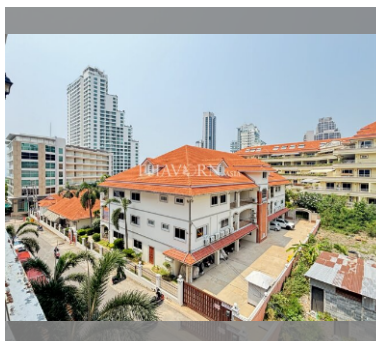

Condo for sale studio 22 m², New Nordic VIP 3, Pattaya

฿ 1,050,000

UNIT PARAMETERS:

UID	FS-240877
quota	thai quota
type	studio
size	22m²
floor	4
view	city view
quality	fair
equipment	furniture, kitchen appliances, air conditioner, refrigerator
transfer fee payer	50/50

PROJECT PARAMETERS: