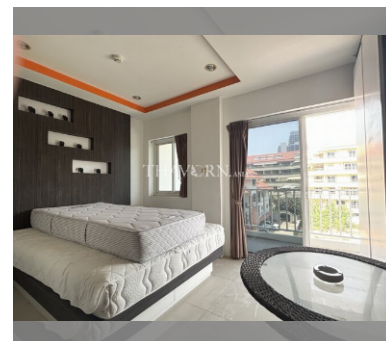

Condo for sale studio 22 m², New Nordic VIP 3, Pattaya

฿ 1,050,000

UNIT PARAMETERS:

UID	FS-240877
quota	thai quota
type	studio
size	22m²
floor	4
view	city view
quality	fair
equipment	furniture, kitchen appliances, air conditioner, refrigerator
transfer fee payer	50/50

PROJECT PARAMETERS: