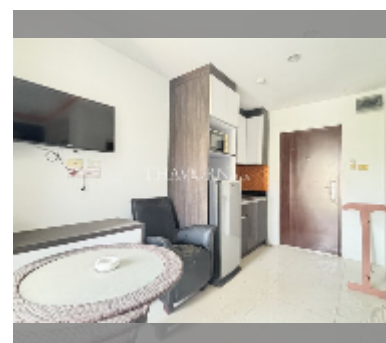

Condo for sale studio 22 m² in New Nordic VIP 3, Pattaya

฿ 1,050,000

UNIT PARAMETERS:

UID	FS-240877
quota	thai quota
type	studio
size	22m²
floor	4
view	city view
quality	fair
equipment: furniture, kitchen appliances, air conditioner, refrigerator	

PROJECT PARAMETERS:

district	Pratumnak
buildings	1
floors	7

FACILITIES:

General information: lowrise, meters to beach: 600, pets are allowed, open parking, covered parking.

Swimming pool: swimming pool.

Other: lobby, CCTV, security.