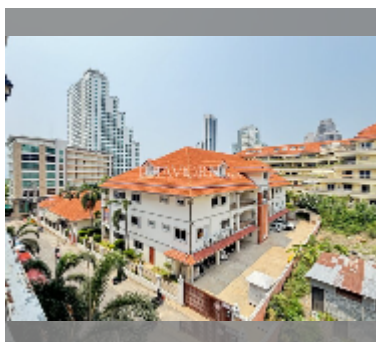

Condo for sale studio 22 m² in New Nordic VIP 3, Pattaya

฿ 1,050,000

UNIT PARAMETERS:

UID	FS-240877
quota	thai quota
type	studio
size	22m²
floor	4
view	city view
quality	fair
equipment: furniture, kitchen appliances, air conditioner, refrigerator	

PROJECT PARAMETERS:

district	Pratumnak
buildings	1
floors	7

FACILITIES:

General information: lowrise, meters to beach: 600, pets are allowed, open parking, covered parking.

Swimming pool: swimming pool.

Other: lobby, CCTV, security.