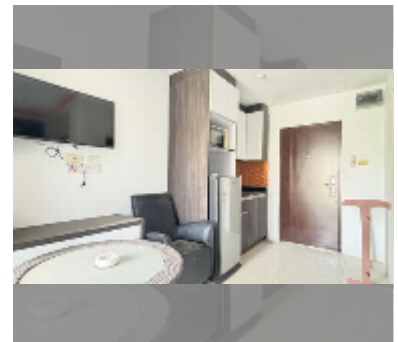

Condo for sale studio 22 m² in New Nordic VIP 3, Pattaya

฿ 1,150,000

UNIT PARAMETERS:

UID	FS-240877
quota	thai quota
type	studio
size	22m²
floor	4
view	city view
quality	fair
equipment: furniture, kitchen appliances, air conditioner, refrigerator	

PROJECT PARAMETERS:

district	Pratumnak
buildings	1
floors	7

FACILITIES:

General information: lowrise, meters to beach: 600, pets are allowed, open parking, covered parking.

Swimming pool: swimming pool.

Other: lobby, CCTV, security.