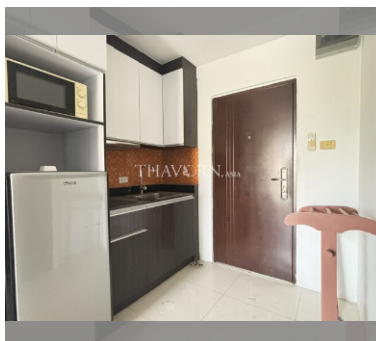

Condo for sale studio 22 m², New Nordic VIP 3, Pattaya

฿ 1,050,000

UNIT PARAMETERS:

UID	FS-240877
quota	thai quota
type	studio
size	22m²
floor	4
view	city view
quality	fair
equipment	furniture, kitchen appliances, air conditioner, refrigerator
transfer fee payer	50/50

PROJECT PARAMETERS: