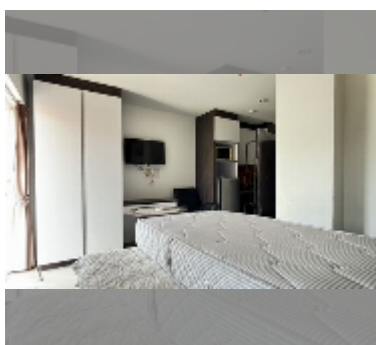

Condo for sale studio 22 m² in New Nordic VIP 3, Pattaya

฿ 1,050,000

UNIT PARAMETERS:

UID	FS-240877
quota	thai quota
type	studio
size	22m²
floor	4
view	city view
quality	fair
equipment: furniture, kitchen appliances, air conditioner, refrigerator	

PROJECT PARAMETERS:

district	Pratumnak
buildings	1
floors	7

FACILITIES:

General information: lowrise, meters to beach: 600, pets are allowed, open parking, covered parking.

Swimming pool: swimming pool.

Other: lobby, CCTV, security.