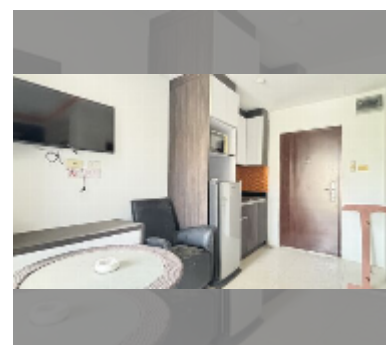

Condo for sale studio 22 m² in New Nordic VIP 3, Pattaya

฿ 1,050,000

UNIT PARAMETERS:

UID	FS-240877
quota	thai quota
type	studio
size	22m²
floor	4
view	city view
quality	fair
equipment: furniture, kitchen appliances, air conditioner, refrigerator	

PROJECT PARAMETERS:

district	Pratumnak
buildings	1
floors	7

FACILITIES:

General information: lowrise, meters to beach: 600, pets are allowed, open parking, covered parking.

Swimming pool: swimming pool.

Other: lobby, CCTV, security.