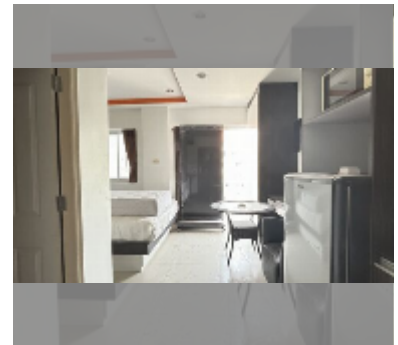

Condo for sale studio 22 m² in New Nordic VIP 3, Pattaya

฿ 1,150,000

UNIT PARAMETERS:

UID	FS-240877
quota	thai quota
type	studio
size	22m²
floor	4
view	city view
quality	fair
equipment: furniture, kitchen appliances, air conditioner, refrigerator	

PROJECT PARAMETERS:

district	Pratumnak
buildings	1
floors	7

FACILITIES:

General information: lowrise, meters to beach: 600, pets are allowed, open parking, covered parking.

Swimming pool: swimming pool.

Other: lobby, CCTV, security.