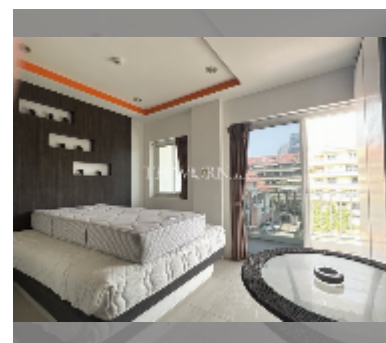

Condo for sale studio 22 m² in New Nordic VIP 3, Pattaya

฿ 1,050,000

UNIT PARAMETERS:

UID	FS-240877
quota	thai quota
type	studio
size	22m²
floor	4
view	city view
quality	fair
equipment: furniture, kitchen appliances, air conditioner, refrigerator	

PROJECT PARAMETERS:

district	Pratumnak
buildings	1
floors	7

FACILITIES:

General information: lowrise, meters to beach: 600, pets are allowed, open parking, covered parking.

Swimming pool: swimming pool.

Other: lobby, CCTV, security.