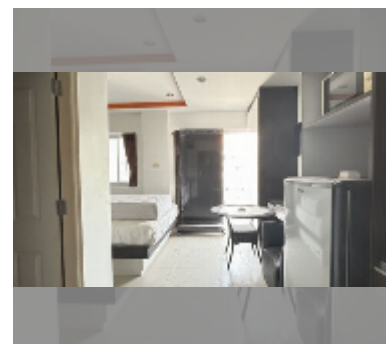

Condo for sale studio 22 m² in New Nordic VIP 3, Pattaya

฿ 1,050,000

UNIT PARAMETERS:

UID	FS-240877
quota	thai quota
type	studio
size	22m²
floor	4
view	city view
quality	fair
equipment: furniture, kitchen appliances, air conditioner, refrigerator	

PROJECT PARAMETERS:

district	Pratumnak
buildings	1
floors	7

FACILITIES:

General information: lowrise, meters to beach: 600, pets are allowed, open parking, covered parking.

Swimming pool: swimming pool.

Other: lobby, CCTV, security.