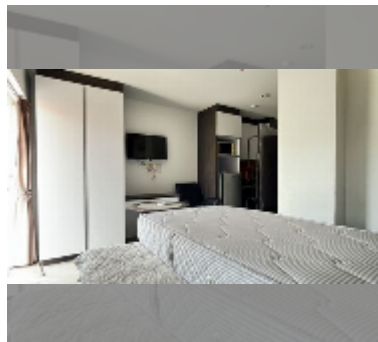

Condo for sale studio 22 m² in New Nordic VIP 3, Pattaya

฿ 1,150,000

UNIT PARAMETERS:

UID	FS-240877
quota	thai quota
type	studio
size	22m²
floor	4
view	city view
quality	fair
equipment: furniture, kitchen appliances, air conditioner, refrigerator	

PROJECT PARAMETERS:

district	Pratumnak
buildings	1
floors	7

FACILITIES:

General information: lowrise, meters to beach: 600, pets are allowed, open parking, covered parking.

Swimming pool: swimming pool.

Other: lobby, CCTV, security.