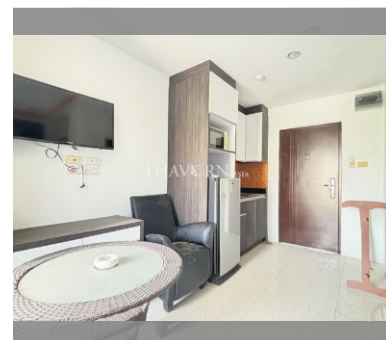

Condo for sale studio 22 m², New Nordic VIP 3, Pattaya

฿ 1,050,000

UNIT PARAMETERS:

UID	FS-240877
quota	thai quota
type	studio
size	22m²
floor	4
view	city view
quality	fair
equipment	furniture, kitchen appliances, air conditioner, refrigerator
transfer fee payer	50/50

PROJECT PARAMETERS: