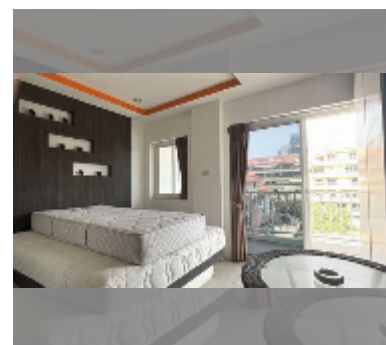

Condo for sale studio 22 m² in New Nordic VIP 3, Pattaya

฿ 1,050,000

UNIT PARAMETERS:

UID	FS-240877
quota	thai quota
type	studio
size	22m²
floor	4
view	city view
quality	fair
equipment: furniture, kitchen appliances, air conditioner, refrigerator	

PROJECT PARAMETERS:

district	Pratumnak
buildings	1
floors	7

FACILITIES:

General information: lowrise, meters to beach: 600, pets are allowed, open parking, covered parking.

Swimming pool: swimming pool.

Other: lobby, CCTV, security.