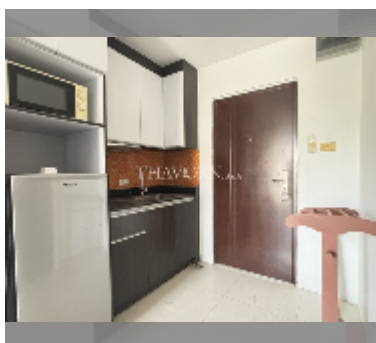

Condo for sale studio 22 m² in New Nordic VIP 3, Pattaya

฿ 1,050,000

UNIT PARAMETERS:

UID	FS-240877
quota	thai quota
type	studio
size	22m²
floor	4
view	city view
quality	fair
equipment: furniture, kitchen appliances, air conditioner, refrigerator	

PROJECT PARAMETERS:

district	Pratumnak
buildings	1
floors	7

FACILITIES:

General information: lowrise, meters to beach: 600, pets are allowed, open parking, covered parking.

Swimming pool: swimming pool.

Other: lobby, CCTV, security.