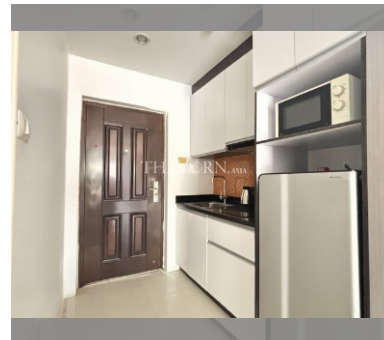

Condo for sale studio 42 m², New Nordic Sweet Suites 3, Pattaya

฿ 2,290,000

UNIT PARAMETERS:

UID	FS-240876
quota	thai quota
type	studio
size	42m²
floor	2
view	pool view
quality	excellent
equipment	furniture, kitchen appliances, television, refrigerator
transfer fee payer	50/50

PROJECT PARAMETERS: