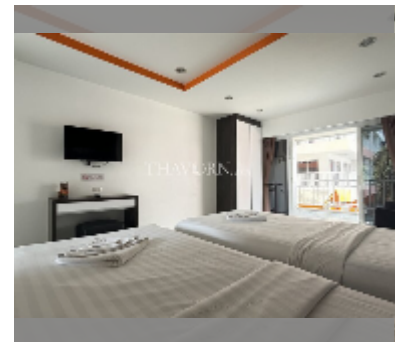

Condo for sale studio 42 m², New Nordic Sweet Suites 3, Pattaya

฿ 2,290,000

UNIT PARAMETERS:

UID	FS-240876
quota	thai quota
type	studio
size	42m²
floor	2
view	pool view
quality	excellent
equipment: furniture, kitchen appliances, television, refrigerator	

PROJECT PARAMETERS: