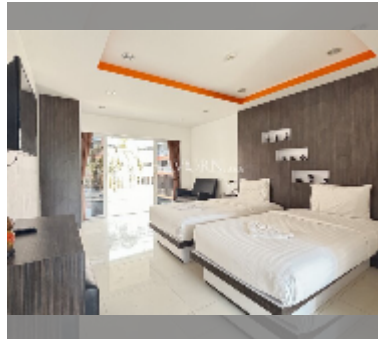

Condo for sale studio 42 m², New Nordic Sweet Suites 3, Pattaya

฿ 2,290,000

UNIT PARAMETERS:

UID	FS-240876
quota	thai quota
type	studio
size	42m²
floor	2
view	pool view
quality	excellent
equipment: furniture, kitchen appliances, television, refrigerator	

PROJECT PARAMETERS: