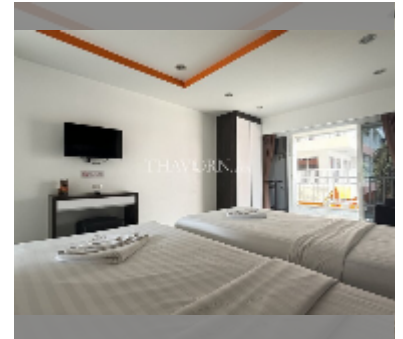

Condo for sale studio 42 m², New Nordic Sweet Suites 3, Pattaya

฿ 2,290,000

UNIT PARAMETERS:

UID	FS-240876
quota	thai quota
type	studio
size	42m²
floor	2
view	pool view
quality	excellent
equipment: furniture, kitchen appliances, television, refrigerator	

PROJECT PARAMETERS: