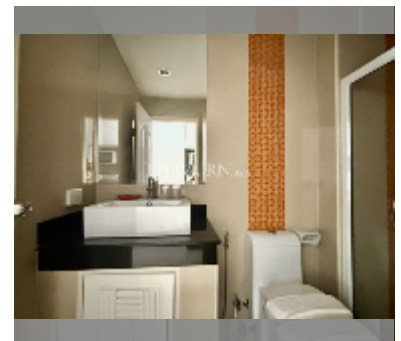

Condo for sale studio 42 m², New Nordic Sweet Suites 3, Pattaya

฿ 2,290,000

UNIT PARAMETERS:

UID	FS-240876
quota	thai quota
type	studio
size	42m²
floor	2
view	pool view
quality	excellent
equipment: furniture, kitchen appliances, television, refrigerator	

PROJECT PARAMETERS: