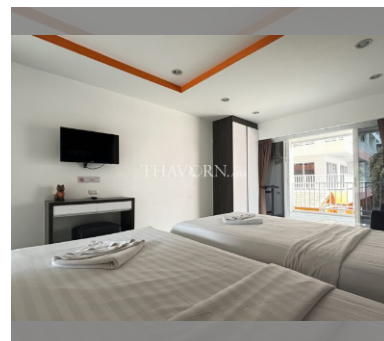

Condo for sale studio 42 m², New Nordic Sweet Suites 3, Pattaya

฿ 2,290,000

UNIT PARAMETERS:

UID	FS-240876
quota	thai quota
type	studio
size	42m²
floor	2
view	pool view
quality	excellent
equipment	furniture, kitchen appliances, television, refrigerator
transfer fee payer	50/50

PROJECT PARAMETERS: