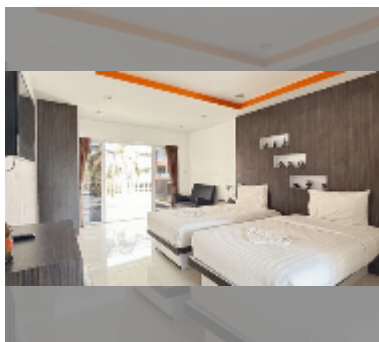

Condo for sale studio 42 m², New Nordic Sweet Suites 3, Pattaya

฿ 2,290,000

UNIT PARAMETERS:

UID	FS-240876
quota	thai quota
type	studio
size	42m²
floor	2
view	pool view
quality	excellent
equipment: furniture, kitchen appliances, television, refrigerator	

PROJECT PARAMETERS: