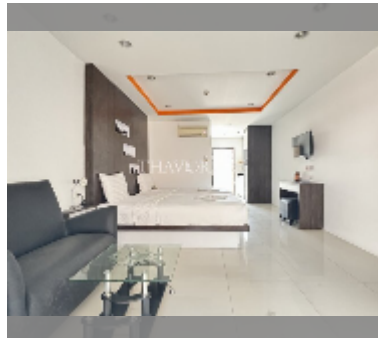

Condo for sale studio 42 m², New Nordic Sweet Suites 3, Pattaya

฿ 2,290,000

UNIT PARAMETERS:

UID	FS-240876
quota	thai quota
type	studio
size	42m²
floor	2
view	pool view
quality	excellent
equipment: furniture, kitchen appliances, television, refrigerator	

PROJECT PARAMETERS: