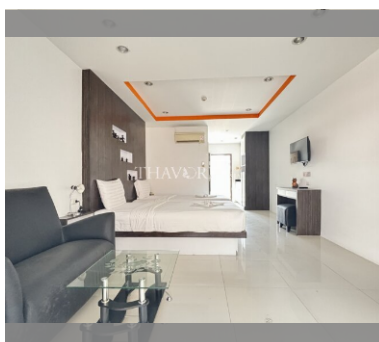

Condo for sale studio 42 m², New Nordic Sweet Suites 3, Pattaya

฿ 2,290,000

UNIT PARAMETERS:

UID	FS-240876
quota	thai quota
type	studio
size	42m²
floor	2
view	pool view
quality	excellent
equipment	furniture, kitchen appliances, television, refrigerator
transfer fee payer	50/50

PROJECT PARAMETERS: