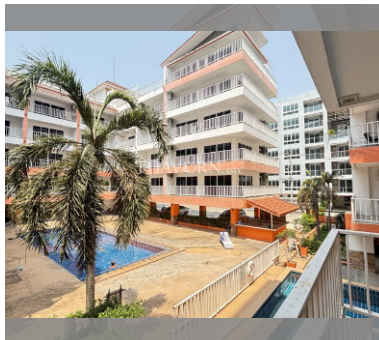

Condo for sale studio 42 m², New Nordic Sweet Suites 3, Pattaya

฿ 2,290,000

UNIT PARAMETERS:

UID	FS-240876
quota	thai quota
type	studio
size	42m²
floor	2
view	pool view
quality	excellent
equipment	furniture, kitchen appliances, television, refrigerator
transfer fee payer	50/50

PROJECT PARAMETERS: