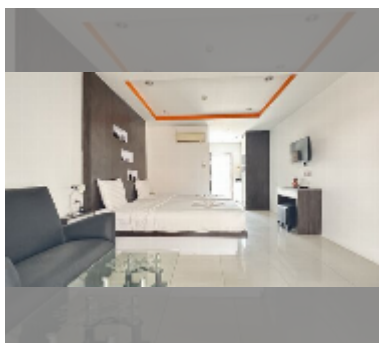

Condo for sale studio 42 m², New Nordic Sweet Suites 3, Pattaya

฿ 2,290,000

UNIT PARAMETERS:

UID	FS-240876
quota	thai quota
type	studio
size	42m²
floor	2
view	pool view
quality	excellent
equipment: furniture, kitchen appliances, television, refrigerator	

PROJECT PARAMETERS: