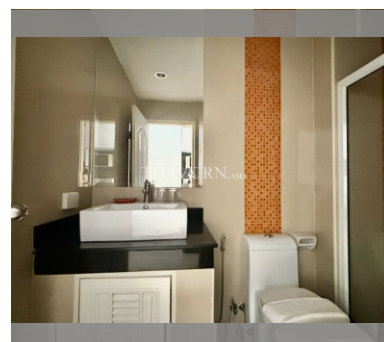

Condo for sale studio 42 m², New Nordic Sweet Suites 3, Pattaya

฿ 2,290,000

UNIT PARAMETERS:

UID	FS-240876
quota	thai quota
type	studio
size	42m²
floor	2
view	pool view
quality	excellent
equipment	furniture, kitchen appliances, television, refrigerator
transfer fee payer	50/50

PROJECT PARAMETERS: