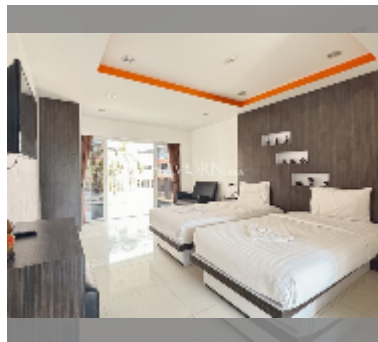

Condo for sale studio 42 m², New Nordic Sweet Suites 3, Pattaya

฿ 2,290,000

UNIT PARAMETERS:

UID	FS-240876
quota	thai quota
type	studio
size	42m²
floor	2
view	pool view
quality	excellent
equipment: furniture, kitchen appliances, television, refrigerator	

PROJECT PARAMETERS: