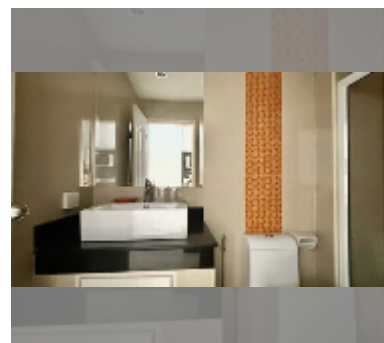

Condo for sale studio 42 m², New Nordic Sweet Suites 3, Pattaya

฿ 2,290,000

UNIT PARAMETERS:

UID	FS-240876
quota	thai quota
type	studio
size	42m²
floor	2
view	pool view
quality	excellent
equipment: furniture, kitchen appliances, television, refrigerator	

PROJECT PARAMETERS: