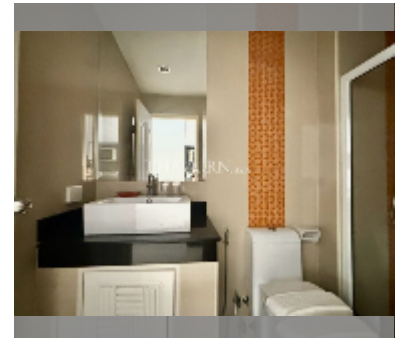

Condo for sale studio 42 m², New Nordic Sweet Suites 3, Pattaya

฿ 2,290,000

UNIT PARAMETERS:

UID	FS-240876
quota	thai quota
type	studio
size	42m²
floor	2
view	pool view
quality	excellent
equipment: furniture, kitchen appliances, television, refrigerator	

PROJECT PARAMETERS: