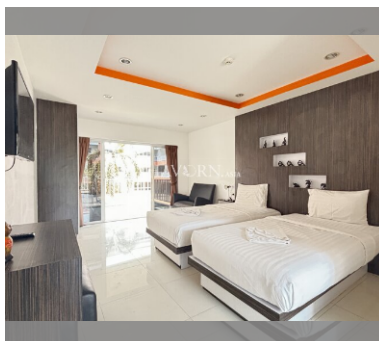

Condo for sale studio 42 m², New Nordic Sweet Suites 3, Pattaya

฿ 2,290,000

UNIT PARAMETERS:

UID	FS-240876
quota	thai quota
type	studio
size	42m²
floor	2
view	pool view
quality	excellent
equipment	furniture, kitchen appliances, television, refrigerator
transfer fee payer	50/50

PROJECT PARAMETERS: