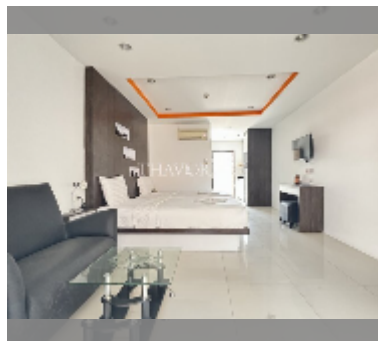

Condo for sale studio 42 m², New Nordic Sweet Suites 3, Pattaya

฿ 2,290,000

UNIT PARAMETERS:

UID	FS-240876
quota	thai quota
type	studio
size	42m²
floor	2
view	pool view
quality	excellent
equipment: furniture, kitchen appliances, television, refrigerator	

PROJECT PARAMETERS: