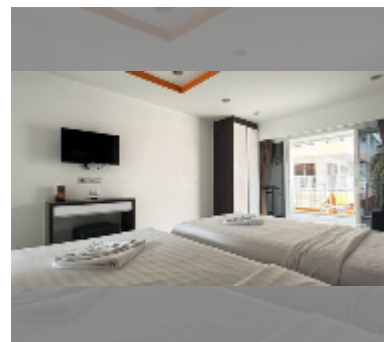

Condo for sale studio 42 m², New Nordic Sweet Suites 3, Pattaya

฿ 2,290,000

UNIT PARAMETERS:

UID	FS-240876
quota	thai quota
type	studio
size	42m²
floor	2
view	pool view
quality	excellent
equipment: furniture, kitchen appliances, television, refrigerator	

PROJECT PARAMETERS: