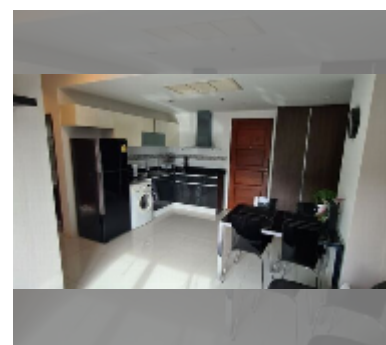

Condo for sale 2 bedroom 58 m² in The Axis, Pattaya

฿ 4,010,000

UNIT PARAMETERS:

UID	FS-240875
quota	foreign quota
type	2 bedroom
size	58m²
floor	10
view	city view
quality	good
equipment: furniture, air conditioner, television, washing-machine, refrigerator	

PROJECT PARAMETERS:

district	Thappraya
buildings	2
floors	20
built in	2013
maintenance	฿ 24,360/year

FACILITIES:

General information: highrise, open parking.

Swimming pool: swimming pool.

Chill zone: chill zone, garden, rooftop chillout.

Health zone: gym, sauna.

Other: lobby, clubhouse, kids playgarden, CCTV, security, minimart.