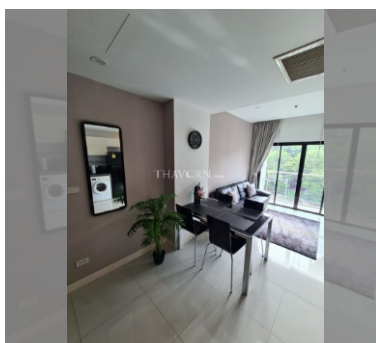

Condo for sale 2 bedroom 58 m² in The Axis, Pattaya

฿ 4,050,000

UNIT PARAMETERS:

UID	FS-240875
quota	foreign quota
type	2 bedroom
size	58m²
floor	10
view	city view
quality	good
equipment	furniture, air conditioner, television, washing-machine, refrigerator
transfer fee payer	50/50

PROJECT PARAMETERS:

district	Thappraya
buildings	2
floors	20
built in	2013
maintenance	฿ 24,360/year

FACILITIES:

General information: highrise, open parking.

Swimming pool: swimming pool.

Chill zone: chill zone, garden, rooftop chillout.

Health zone: gym, sauna.

Other: lobby, clubhouse, kids playgarden, CCTV, security, minimart.