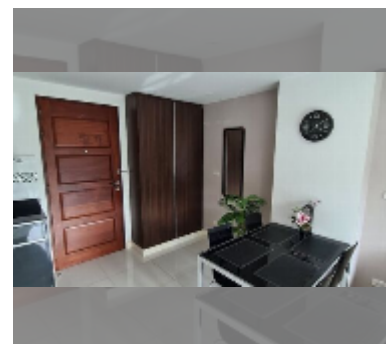

Condo for sale 2 bedroom 58 m² in The Axis, Pattaya

฿ 4,010,000

UNIT PARAMETERS:

UID	FS-240875
quota	foreign quota
type	2 bedroom
size	58m²
floor	10
view	city view
quality	good
equipment: furniture, air conditioner, television, washing-machine, refrigerator	

PROJECT PARAMETERS:

district	Thappraya
buildings	2
floors	20
built in	2013
maintenance	฿ 24,360/year

FACILITIES:

General information: highrise, open parking.

Swimming pool: swimming pool.

Chill zone: chill zone, garden, rooftop chillout.

Health zone: gym, sauna.

Other: lobby, clubhouse, kids playgarden, CCTV, security, minimart.