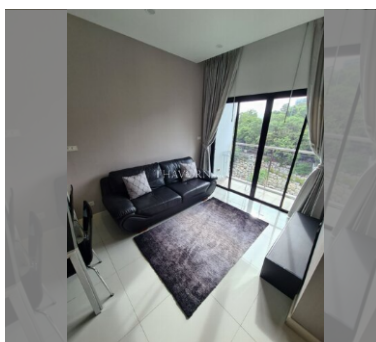

Condo for sale 2 bedroom 58 m² in The Axis, Pattaya

฿ 4,050,000

UNIT PARAMETERS:

UID	FS-240875
quota	foreign quota
type	2 bedroom
size	58m²
floor	10
view	city view
quality	good
equipment	furniture, air conditioner, television, washing-machine, refrigerator
transfer fee payer	50/50

PROJECT PARAMETERS:

district	Thappraya
buildings	2
floors	20
built in	2013
maintenance	฿ 24,360/year

FACILITIES:

General information: highrise, open parking.

Swimming pool: swimming pool.

Chill zone: chill zone, garden, rooftop chillout.

Health zone: gym, sauna.

Other: lobby, clubhouse, kids playgarden, CCTV, security, minimart.