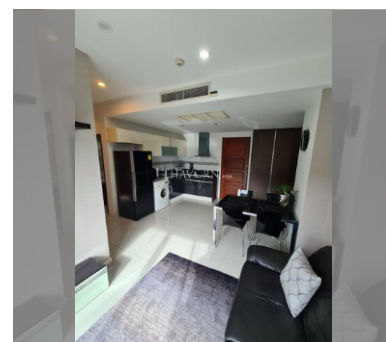

Condo for sale 2 bedroom 58 m² in The Axis, Pattaya

฿ 4,050,000

UNIT PARAMETERS:

UID	FS-240875
quota	foreign quota
type	2 bedroom
size	58m²
floor	10
view	city view
quality	good
equipment	furniture, air conditioner, television, washing-machine, refrigerator
transfer fee payer	50/50

PROJECT PARAMETERS:

district	Thappraya
buildings	2
floors	20
built in	2013
maintenance	฿ 24,360/year

FACILITIES:

General information: highrise, open parking.

Swimming pool: swimming pool.

Chill zone: chill zone, garden, rooftop chillout.

Health zone: gym, sauna.

Other: lobby, clubhouse, kids playgarden, CCTV, security, minimart.