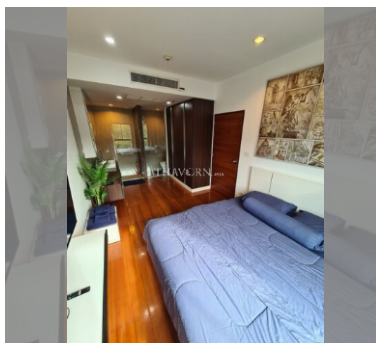

Condo for sale 2 bedroom 58 m² in The Axis, Pattaya

฿ 4,050,000

UNIT PARAMETERS:

UID	FS-240875
quota	foreign quota
type	2 bedroom
size	58m²
floor	10
view	city view
quality	good
equipment	furniture, air conditioner, television, washing-machine, refrigerator
transfer fee payer	50/50

PROJECT PARAMETERS:

district	Thappraya
buildings	2
floors	20
built in	2013
maintenance	฿ 24,360/year

FACILITIES:

General information: highrise, open parking.

Swimming pool: swimming pool.

Chill zone: chill zone, garden, rooftop chillout.

Health zone: gym, sauna.

Other: lobby, clubhouse, kids playgarden, CCTV, security, minimart.