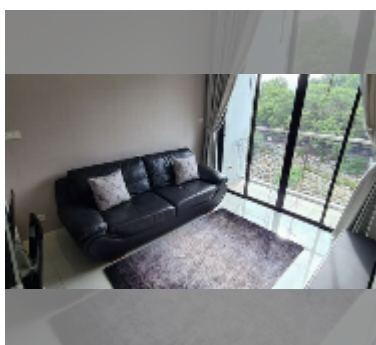

Condo for sale 2 bedroom 58 m² in The Axis, Pattaya

฿ 4,010,000

UNIT PARAMETERS:

UID	FS-240875
quota	foreign quota
type	2 bedroom
size	58m²
floor	10
view	city view
quality	good
equipment: furniture, air conditioner, television, washing-machine, refrigerator	

PROJECT PARAMETERS:

district	Thappraya
buildings	2
floors	20
built in	2013
maintenance	฿ 24,360/year

FACILITIES:

General information: highrise, open parking.

Swimming pool: swimming pool.

Chill zone: chill zone, garden, rooftop chillout.

Health zone: gym, sauna.

Other: lobby, clubhouse, kids playgarden, CCTV, security, minimart.