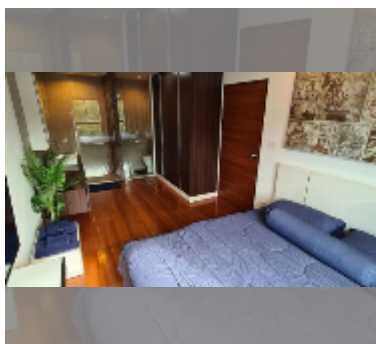

Condo for sale 2 bedroom 58 m² in The Axis, Pattaya

฿ 4,010,000

UNIT PARAMETERS:

UID	FS-240875
quota	foreign quota
type	2 bedroom
size	58m²
floor	10
view	city view
quality	good
equipment: furniture, air conditioner, television, washing-machine, refrigerator	

PROJECT PARAMETERS:

district	Thappraya
buildings	2
floors	20
built in	2013
maintenance	฿ 24,360/year

FACILITIES:

General information: highrise, open parking.

Swimming pool: swimming pool.

Chill zone: chill zone, garden, rooftop chillout.

Health zone: gym, sauna.

Other: lobby, clubhouse, kids playgarden, CCTV, security, minimart.