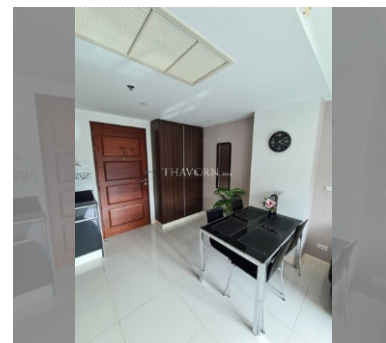

Condo for sale 2 bedroom 58 m² in The Axis, Pattaya

฿ 4,050,000

UNIT PARAMETERS:

UID	FS-240875
quota	foreign quota
type	2 bedroom
size	58m²
floor	10
view	city view
quality	good
equipment	furniture, air conditioner, television, washing-machine, refrigerator
transfer fee payer	50/50

PROJECT PARAMETERS:

district	Thappraya
buildings	2
floors	20
built in	2013
maintenance	฿ 24,360/year

FACILITIES:

General information: highrise, open parking.

Swimming pool: swimming pool.

Chill zone: chill zone, garden, rooftop chillout.

Health zone: gym, sauna.

Other: lobby, clubhouse, kids playgarden, CCTV, security, minimart.