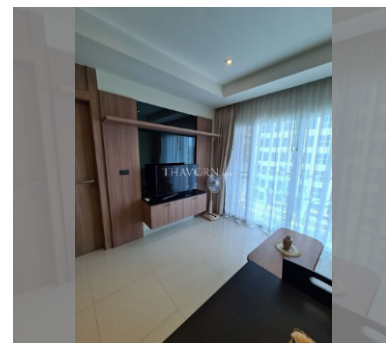

Condo for sale 1 bedroom 50 m² in Nam Talay Condominium, Pattaya

฿ 2,150,000

UNIT PARAMETERS:

UID	FS-240873
quota	foreign quota
type	1 bedroom
size	50m ²
floor	6
view	sea view
quality	good
equipment	furniture, air conditioner, television, refrigerator
transfer fee payer	50/50

PROJECT PARAMETERS:

district	Na Jomtien
buildings	1
floors	13
built in	2014

FACILITIES:

General information: resort, meters to beach: 50, minutes to beach: 2, open parking.

Swimming pool: swimming pool, kids pool, jacuzzi.

Chill zone: garden, rooftop chillout.

Health zone: gym, massage.

Other: reception, lobby, CCTV, security, minimart, laundry, room service.

details