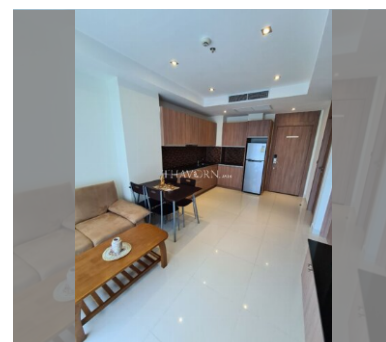

Condo for sale 1 bedroom 50 m² in Nam Talay Condominium, Pattaya

฿ 2,150,000

UNIT PARAMETERS:

UID	FS-240873
quota	foreign quota
type	1 bedroom
size	50m ²
floor	6
view	sea view
quality	good
equipment	furniture, air conditioner, television, refrigerator
transfer fee payer	50/50

PROJECT PARAMETERS:

district	Na Jomtien
buildings	1
floors	13
built in	2014

FACILITIES:

General information: resort, meters to beach: 50, minutes to beach: 2, open parking.

Swimming pool: swimming pool, kids pool, jacuzzi.

Chill zone: garden, rooftop chillout.

Health zone: gym, massage.

Other: reception, lobby, CCTV, security, minimart, laundry, room service.

details