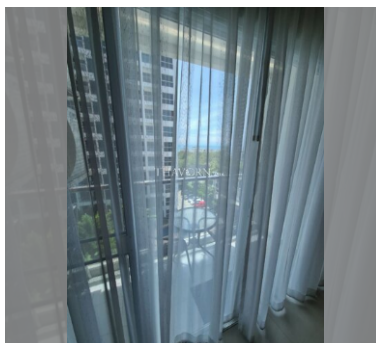

Condo for sale 1 bedroom 50 m² in Nam Talay Condominium, Pattaya

฿ 2,150,000

UNIT PARAMETERS:

UID	FS-240873
quota	foreign quota
type	1 bedroom
size	50m ²
floor	6
view	sea view
quality	good
equipment	furniture, air conditioner, television, refrigerator
transfer fee payer	50/50

PROJECT PARAMETERS:

district	Na Jomtien
buildings	1
floors	13
built in	2014

FACILITIES:

General information: resort, meters to beach: 50, minutes to beach: 2, open parking.

Swimming pool: swimming pool, kids pool, jacuzzi.

Chill zone: garden, rooftop chillout.

Health zone: gym, massage.

Other: reception, lobby, CCTV, security, minimart, laundry, room service.

details