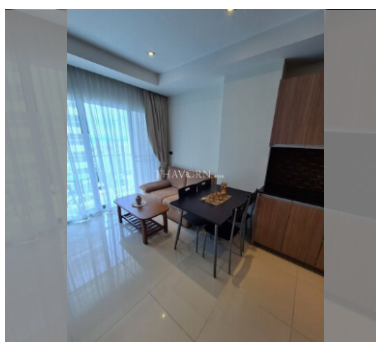

Condo for sale 1 bedroom 50 m² in Nam Talay Condominium, Pattaya

฿ 2,150,000

UNIT PARAMETERS:

UID	FS-240873
quota	foreign quota
type	1 bedroom
size	50m ²
floor	6
view	sea view
quality	good
equipment	furniture, air conditioner, television, refrigerator
transfer fee payer	50/50

PROJECT PARAMETERS:

district	Na Jomtien
buildings	1
floors	13
built in	2014

FACILITIES:

General information: resort, meters to beach: 50, minutes to beach: 2, open parking.

Swimming pool: swimming pool, kids pool, jacuzzi.

Chill zone: garden, rooftop chillout.

Health zone: gym, massage.

Other: reception, lobby, CCTV, security, minimart, laundry, room service.

details