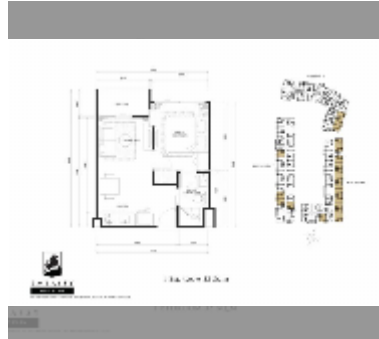

Condo for sale 1 bedroom 33 m² in Embassy Pattaya, Pattaya

฿ 4,710,000

UNIT PARAMETERS:

UID	FS-240872
quota	foreign quota
type	1 bedroom
size	33m ²
floor	8
view	city view

PROJECT PARAMETERS:

district	Jomtien
buildings	3
floors	8
start of construction	2024
built in	2027

FACILITIES:

General information: boutique, meters to beach: 750, minutes to beach: 5, underground parking.

Swimming pool: swimming pool, kids pool, rooftop pool, jacuzzi, pool bar , sunbathing area.

Chill zone: chill zone, garden, rooftop chillout.

Health zone: gym, sauna, SPA.

Other: reception, lobby, clubhouse, games room, CCTV, security.

[details](#)