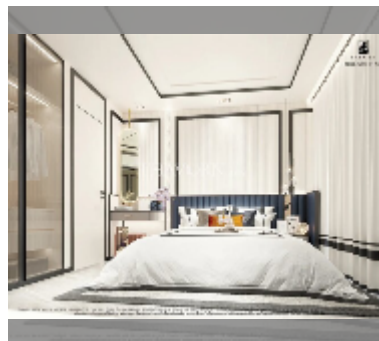

Condo for sale 1 bedroom 33 m² in Embassy Pattaya, Pattaya

฿ 4,710,000

UNIT PARAMETERS:

UID	FS-240872
quota	foreign quota
type	1 bedroom
size	33m ²
floor	8
view	city view

PROJECT PARAMETERS:

district	Jomtien
buildings	3
floors	8
start of construction	2024
built in	2027

Health zone: gym, sauna, SPA.

Other: reception, lobby, clubhouse, games room, CCTV, security.

[details](#)