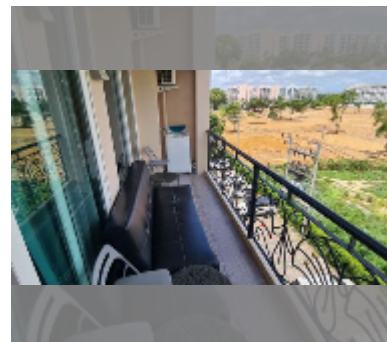

Condo for sale 2 bedroom 72 m² in Atlantis Condo Resort, Pattaya

฿ 4,220,000

UNIT PARAMETERS:

UID	FS-240871
quota	foreign quota
type	2 bedroom
size	72m ²
floor	5
view	city view
quality	good
equipment: furniture, air conditioner, television, washing-machine, refrigerator	

PROJECT PARAMETERS:

district	Jomtien
buildings	5
floors	8
built in	2014
maintenance	฿ 30,240/year

FACILITIES:

General information: resort, meters to beach: 500, minutes to beach: 5, open parking, covered parking.

Swimming pool: swimming pool, kids pool, water slides, waterfall, jacuzzi.

Chill zone: chill zone, garden.

Health zone: gym, sauna, hamam.

Other: reception, lobby, clubhouse, games room, kids playgarden, CCTV, security, minimart, laundry.