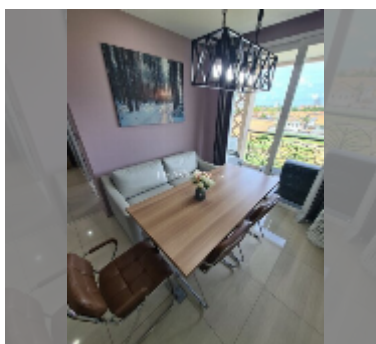

Condo for sale 2 bedroom 72 m² in Atlantis Condo Resort, Pattaya

฿ 4,120,000

UNIT PARAMETERS:

UID	FS-240871
quota	foreign quota
type	2 bedroom
size	72m²
floor	5
view	city view
quality	good
equipment: furniture, air conditioner, television, washing-machine, refrigerator	

PROJECT PARAMETERS:

district	Jomtien
buildings	5
floors	8
built in	2014
maintenance	฿ 30,240/year

FACILITIES:

General information: resort, meters to beach: 500, minutes to beach: 5, open parking, covered parking.

Swimming pool: swimming pool, kids pool, water slides, waterfall, jacuzzi.

Chill zone: chill zone, garden.

Health zone: gym, sauna, hamam.

Other: reception, lobby, clubhouse, games room, kids playgarden, CCTV, security, minimart, laundry.