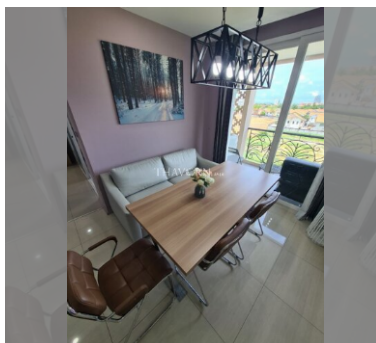

Condo for sale 2 bedroom 72 m² in Atlantis Condo Resort, Pattaya

฿ 4,160,000

UNIT PARAMETERS:

UID	FS-240871
quota	foreign quota
type	2 bedroom
size	72m²
floor	5
view	city view
quality	good
equipment	furniture, air conditioner, television, washing-machine, refrigerator
transfer fee payer	50/50

PROJECT PARAMETERS:

district	Jomtien
buildings	5
floors	8
built in	2014
maintenance	฿ 30,240/year

FACILITIES:

General information: resort, meters to beach: 500, minutes to beach: 5, open parking, covered parking.

Swimming pool: swimming pool, kids pool, water slides, waterfall, jacuzzi.

Chill zone: chill zone, garden.

Health zone: gym, sauna, hamam.

Other: reception, lobby, clubhouse, games room, kids playgarden, CCTV, security, minimart, laundry.