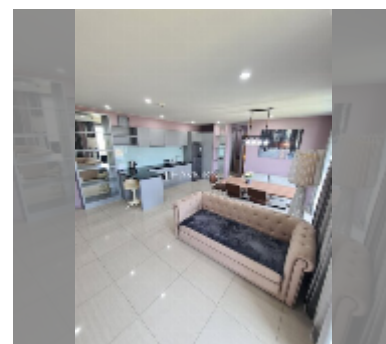

Condo for sale 2 bedroom 72 m² in Atlantis Condo Resort, Pattaya

฿ 4,120,000

UNIT PARAMETERS:

UID	FS-240871
quota	foreign quota
type	2 bedroom
size	72m²
floor	5
view	city view
quality	good
equipment: furniture, air conditioner, television, washing-machine, refrigerator	

PROJECT PARAMETERS:

district	Jomtien
buildings	5
floors	8
built in	2014
maintenance	฿ 30,240/year

FACILITIES:

General information: resort, meters to beach: 500, minutes to beach: 5, open parking, covered parking.

Swimming pool: swimming pool, kids pool, water slides, waterfall, jacuzzi.

Chill zone: chill zone, garden.

Health zone: gym, sauna, hamam.

Other: reception, lobby, clubhouse, games room, kids playgarden, CCTV, security, minimart, laundry.