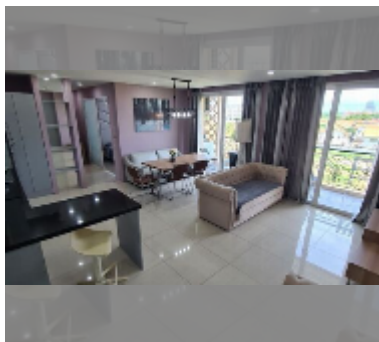

Condo for sale 2 bedroom 72 m² in Atlantis Condo Resort, Pattaya

฿ 4,220,000

UNIT PARAMETERS:

UID	FS-240871
quota	foreign quota
type	2 bedroom
size	72m²
floor	5
view	city view
quality	good
equipment: furniture, air conditioner, television, washing-machine, refrigerator	

PROJECT PARAMETERS:

district	Jomtien
buildings	5
floors	8
built in	2014
maintenance	฿ 30,240/year

FACILITIES:

General information: resort, meters to beach: 500, minutes to beach: 5, open parking, covered parking.

Swimming pool: swimming pool, kids pool, water slides, waterfall, jacuzzi.

Chill zone: chill zone, garden.

Health zone: gym, sauna, hamam.

Other: reception, lobby, clubhouse, games room, kids playgarden, CCTV, security, minimart, laundry.