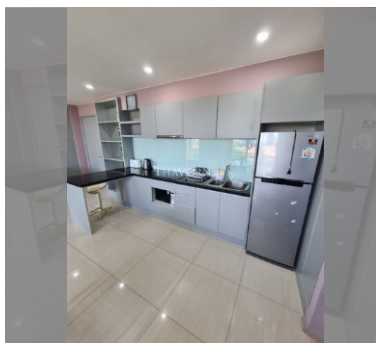

Condo for sale 2 bedroom 72 m² in Atlantis Condo Resort, Pattaya

฿ 4,160,000

UNIT PARAMETERS:

UID	FS-240871
quota	foreign quota
type	2 bedroom
size	72m²
floor	5
view	city view
quality	good
equipment	furniture, air conditioner, television, washing-machine, refrigerator
transfer fee payer	50/50

PROJECT PARAMETERS:

district	Jomtien
buildings	5
floors	8
built in	2014
maintenance	฿ 30,240/year

FACILITIES:

General information: resort, meters to beach: 500, minutes to beach: 5, open parking, covered parking.

Swimming pool: swimming pool, kids pool, water slides, waterfall, jacuzzi.

Chill zone: chill zone, garden.

Health zone: gym, sauna, hamam.

Other: reception, lobby, clubhouse, games room, kids playgarden, CCTV, security, minimart, laundry.