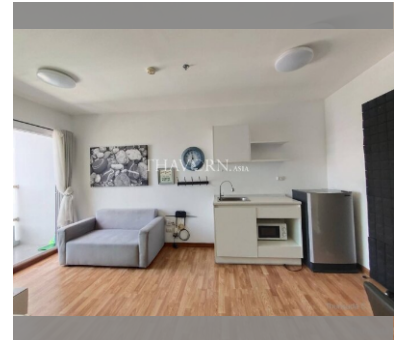

Condo for sale 1 bedroom 30 m² in The Trust Condo South Pattaya, Pattaya

฿ 1,750,000

UNIT PARAMETERS:

UID	FS-240869
quota	thai quota
type	1 bedroom
size	30m²
floor	20
view	city view
quality	not chosen
transfer fee payer	Seller 50 Buyer 50

PROJECT PARAMETERS:

district	Theprasit
buildings	1
floors	24
built in	2014

FACILITIES:

General information: highrise, underground parking, open parking.

Swimming pool: swimming pool, kids pool.

Chill zone: barbeque areas.

Other: reception, lobby, CCTV, security.