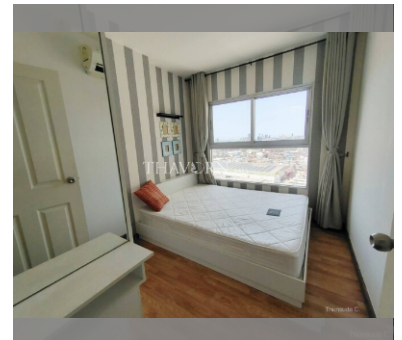

Condo for sale 1 bedroom 30 m² in The Trust Condo South Pattaya, Pattaya

฿ 1,750,000

UNIT PARAMETERS:

UID	FS-240869
quota	thai quota
type	1 bedroom
size	30m²
floor	20
view	city view
quality	not chosen
transfer fee payer	Seller 50 Buyer 50

PROJECT PARAMETERS:

district	Theprasit
buildings	1
floors	24
built in	2014

FACILITIES:

General information: highrise, underground parking, open parking.

Swimming pool: swimming pool, kids pool.

Chill zone: barbeque areas.

Other: reception, lobby, CCTV, security.