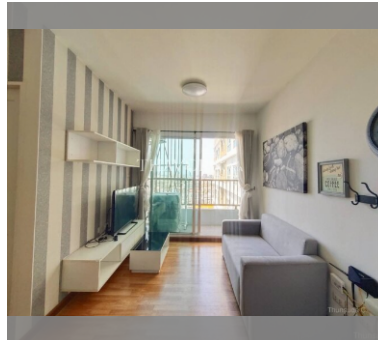

Condo for sale 1 bedroom 30 m² in The Trust Condo South Pattaya, Pattaya

฿ 1,750,000

UNIT PARAMETERS:

UID	FS-240869
quota	thai quota
type	1 bedroom
size	30m²
floor	20
view	city view
quality	not chosen
transfer fee payer	Seller 50 Buyer 50

PROJECT PARAMETERS:

district	Theprasit
buildings	1
floors	24
built in	2014

FACILITIES:

General information: highrise, underground parking, open parking.

Swimming pool: swimming pool, kids pool.

Chill zone: barbeque areas.

Other: reception, lobby, CCTV, security.