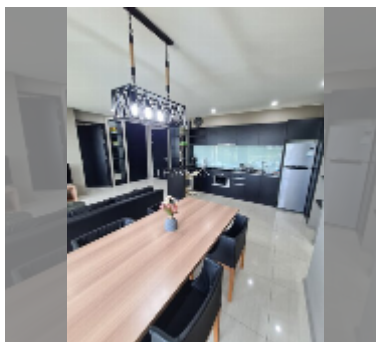

Condo for sale 2 bedroom 72 m² in Atlantis Condo Resort, Pattaya

฿ 4,120,000

UNIT PARAMETERS:

UID	FS-240868
quota	foreign quota
type	2 bedroom
size	72m ²
floor	6
view	city view
quality	good
equipment: furniture, air conditioner, television, washing-machine, refrigerator	

Swimming pool: swimming pool, kids pool, water slides, waterfall, jacuzzi.

Chill zone: chill zone, garden.

Health zone: gym, sauna, hamam.

Other: reception, lobby, clubhouse, games room, kids playgarden, CCTV, security, minimart, laundry.