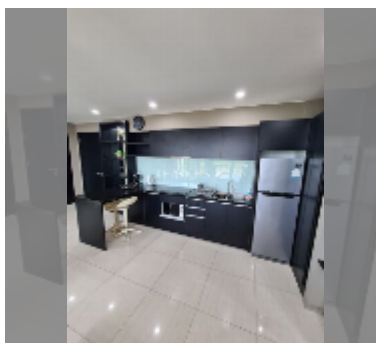

Condo for sale 2 bedroom 72 m² in Atlantis Condo Resort, Pattaya

฿ 4,120,000

UNIT PARAMETERS:

UID	FS-240868
quota	foreign quota
type	2 bedroom
size	72m²
floor	6
view	city view
quality	good
equipment: furniture, air conditioner, television, washing-machine, refrigerator	

PROJECT PARAMETERS:

district	Jomtien
buildings	5
floors	8
built in	2014
maintenance	฿ 30,240/year

FACILITIES:

General information: resort, meters to beach: 500, minutes to beach: 5, open parking, covered parking.

Swimming pool: swimming pool, kids pool, water slides, waterfall, jacuzzi.

Chill zone: chill zone, garden.

Health zone: gym, sauna, hamam.

Other: reception, lobby, clubhouse, games room, kids playgarden, CCTV, security, minimart, laundry.