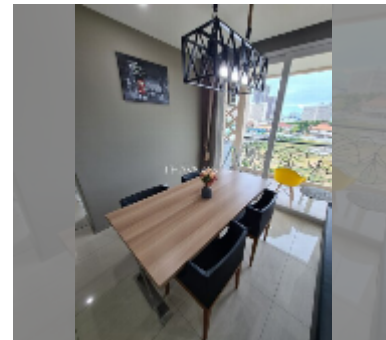

Condo for sale 2 bedroom 72 m² in Atlantis Condo Resort, Pattaya

฿ 4,120,000

UNIT PARAMETERS:

UID	FS-240868
quota	foreign quota
type	2 bedroom
size	72m²
floor	6
view	city view
quality	good
equipment: furniture, air conditioner, television, washing-machine, refrigerator	

PROJECT PARAMETERS:

district	Jomtien
buildings	5
floors	8
built in	2014
maintenance	฿ 30,240/year

FACILITIES:

General information: resort, meters to beach: 500, minutes to beach: 5, open parking, covered parking.

Swimming pool: swimming pool, kids pool, water slides, waterfall, jacuzzi.

Chill zone: chill zone, garden.

Health zone: gym, sauna, hamam.

Other: reception, lobby, clubhouse, games room, kids playgarden, CCTV, security, minimart, laundry.