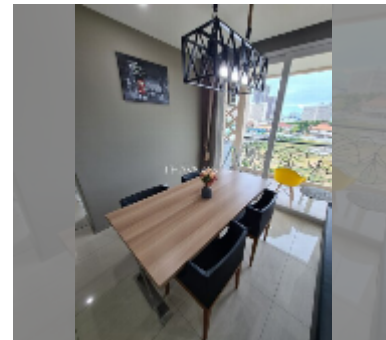

Condo for sale 2 bedroom 72 m² in Atlantis Condo Resort, Pattaya

฿ 4,120,000

UNIT PARAMETERS:

UID	FS-240868
quota	foreign quota
type	2 bedroom
size	72m ²
floor	6
view	city view
quality	good
equipment: furniture, air conditioner, television, washing-machine, refrigerator	

Swimming pool: swimming pool, kids pool, water slides, waterfall, jacuzzi.

Chill zone: chill zone, garden.

Health zone: gym, sauna, hamam.

Other: reception, lobby, clubhouse, games room, kids playgarden, CCTV, security, minimart, laundry.