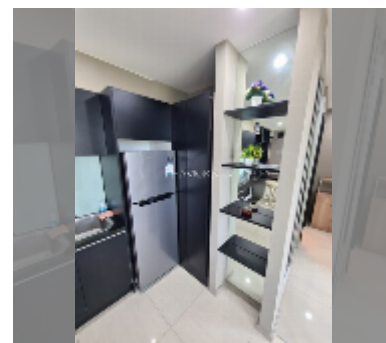

Condo for sale 2 bedroom 72 m² in Atlantis Condo Resort, Pattaya

฿ 4,120,000

UNIT PARAMETERS:

UID	FS-240868
quota	foreign quota
type	2 bedroom
size	72m ²
floor	6
view	city view
quality	good
equipment: furniture, air conditioner, television, washing-machine, refrigerator	

Swimming pool: swimming pool, kids pool, water slides, waterfall, jacuzzi.

Chill zone: chill zone, garden.

Health zone: gym, sauna, hamam.

Other: reception, lobby, clubhouse, games room, kids playgarden, CCTV, security, minimart, laundry.