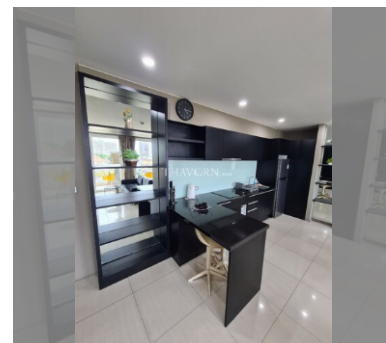

Condo for sale 2 bedroom 72 m² in Atlantis Condo Resort, Pattaya

฿ 4,160,000

UNIT PARAMETERS:

UID	FS-240868
quota	foreign quota
type	2 bedroom
size	72m²
floor	6
view	city view
quality	good
equipment	furniture, air conditioner, television, washing-machine, refrigerator
transfer fee payer	50/50

PROJECT PARAMETERS:

district	Jomtien
buildings	5
floors	8
built in	2014
maintenance	฿ 30,240/year

FACILITIES:

General information: resort, meters to beach: 500, minutes to beach: 5, open parking, covered parking.

Swimming pool: swimming pool, kids pool, water slides, waterfall, jacuzzi.

Chill zone: chill zone, garden.

Health zone: gym, sauna, hamam.

Other: reception, lobby, clubhouse, games room, kids playgarden, CCTV, security, minimart, laundry.