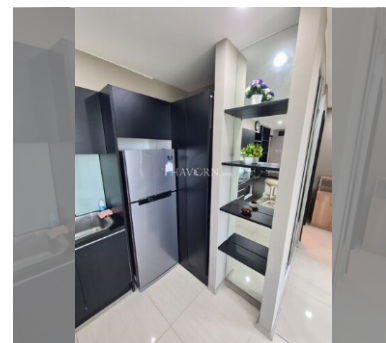

Condo for sale 2 bedroom 72 m² in Atlantis Condo Resort, Pattaya

฿ 4,160,000

UNIT PARAMETERS:

UID	FS-240868
quota	foreign quota
type	2 bedroom
size	72m²
floor	6
view	city view
quality	good
equipment	furniture, air conditioner, television, washing-machine, refrigerator
transfer fee payer	50/50

PROJECT PARAMETERS:

district	Jomtien
buildings	5
floors	8
built in	2014
maintenance	฿ 30,240/year

FACILITIES:

General information: resort, meters to beach: 500, minutes to beach: 5, open parking, covered parking.

Swimming pool: swimming pool, kids pool, water slides, waterfall, jacuzzi.

Chill zone: chill zone, garden.

Health zone: gym, sauna, hamam.

Other: reception, lobby, clubhouse, games room, kids playgarden, CCTV, security, minimart, laundry.