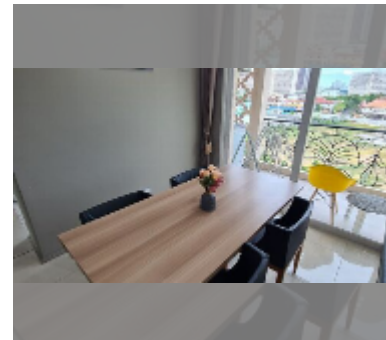

Condo for sale 2 bedroom 72 m² in Atlantis Condo Resort, Pattaya

฿ 4,220,000

UNIT PARAMETERS:

UID	FS-240868
quota	foreign quota
type	2 bedroom
size	72m²
floor	6
view	city view
quality	good
equipment: furniture, air conditioner, television, washing-machine, refrigerator	
online viewing	yes

PROJECT PARAMETERS:

district	Jomtien
buildings	5
floors	8
built in	2014
maintenance	฿ 30,240/year

FACILITIES:

General information: resort, meters to beach: 500, minutes to beach: 5, open parking, covered parking.

Swimming pool: swimming pool, kids pool, water slides, waterfall, jacuzzi.

Chill zone: chill zone, garden.

Health zone: gym, sauna, hamam.

Other: reception, lobby, clubhouse, games room, kids playgarden, CCTV, security, minimart, laundry.