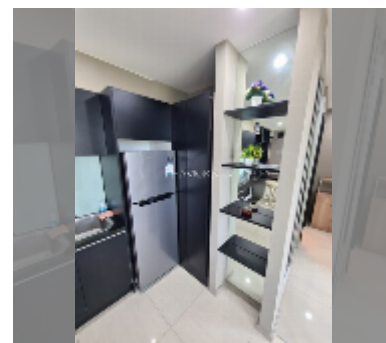

Condo for sale 2 bedroom 72 m² in Atlantis Condo Resort, Pattaya

฿ 4,120,000

UNIT PARAMETERS:

UID	FS-240868
quota	foreign quota
type	2 bedroom
size	72m²
floor	6
view	city view
quality	good
equipment: furniture, air conditioner, television, washing-machine, refrigerator	

PROJECT PARAMETERS:

district	Jomtien
buildings	5
floors	8
built in	2014
maintenance	฿ 30,240/year

FACILITIES:

General information: resort, meters to beach: 500, minutes to beach: 5, open parking, covered parking.

Swimming pool: swimming pool, kids pool, water slides, waterfall, jacuzzi.

Chill zone: chill zone, garden.

Health zone: gym, sauna, hamam.

Other: reception, lobby, clubhouse, games room, kids playgarden, CCTV, security, minimart, laundry.