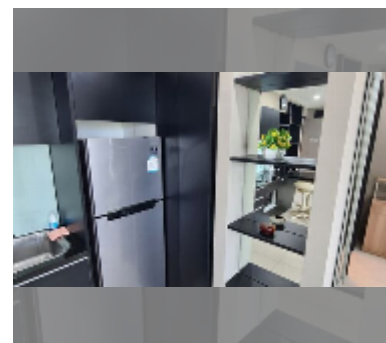

Condo for sale 2 bedroom 72 m² in Atlantis Condo Resort, Pattaya

฿ 4,220,000

UNIT PARAMETERS:

UID	FS-240868
quota	foreign quota
type	2 bedroom
size	72m²
floor	6
view	city view
quality	good
equipment: furniture, air conditioner, television, washing-machine, refrigerator	
online viewing	yes

PROJECT PARAMETERS:

district	Jomtien
buildings	5
floors	8
built in	2014
maintenance	฿ 30,240/year

FACILITIES:

General information: resort, meters to beach: 500, minutes to beach: 5, open parking, covered parking.

Swimming pool: swimming pool, kids pool, water slides, waterfall, jacuzzi.

Chill zone: chill zone, garden.

Health zone: gym, sauna, hamam.

Other: reception, lobby, clubhouse, games room, kids playgarden, CCTV, security, minimart, laundry.