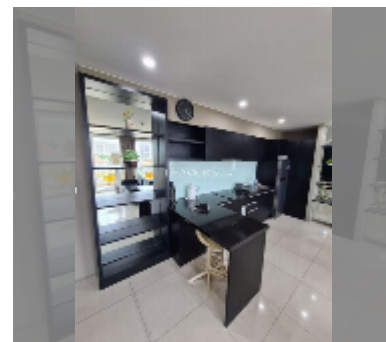

Condo for sale 2 bedroom 72 m² in Atlantis Condo Resort, Pattaya

฿ 4,120,000

UNIT PARAMETERS:

UID	FS-240868
quota	foreign quota
type	2 bedroom
size	72m²
floor	6
view	city view
quality	good
equipment: furniture, air conditioner, television, washing-machine, refrigerator	

PROJECT PARAMETERS:

district	Jomtien
buildings	5
floors	8
built in	2014
maintenance	฿ 30,240/year

FACILITIES:

General information: resort, meters to beach: 500, minutes to beach: 5, open parking, covered parking.

Swimming pool: swimming pool, kids pool, water slides, waterfall, jacuzzi.

Chill zone: chill zone, garden.

Health zone: gym, sauna, hamam.

Other: reception, lobby, clubhouse, games room, kids playgarden, CCTV, security, minimart, laundry.