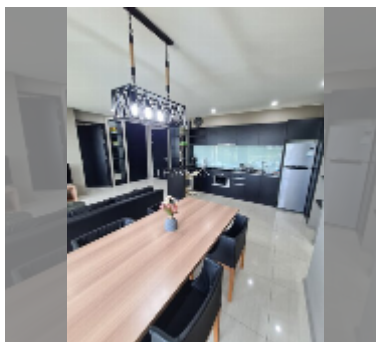

Condo for sale 2 bedroom 72 m² in Atlantis Condo Resort, Pattaya

฿ 4,120,000

UNIT PARAMETERS:

UID	FS-240868
quota	foreign quota
type	2 bedroom
size	72m²
floor	6
view	city view
quality	good
equipment: furniture, air conditioner, television, washing-machine, refrigerator	

PROJECT PARAMETERS:

district	Jomtien
buildings	5
floors	8
built in	2014
maintenance	฿ 30,240/year

FACILITIES:

General information: resort, meters to beach: 500, minutes to beach: 5, open parking, covered parking.

Swimming pool: swimming pool, kids pool, water slides, waterfall, jacuzzi.

Chill zone: chill zone, garden.

Health zone: gym, sauna, hamam.

Other: reception, lobby, clubhouse, games room, kids playgarden, CCTV, security, minimart, laundry.