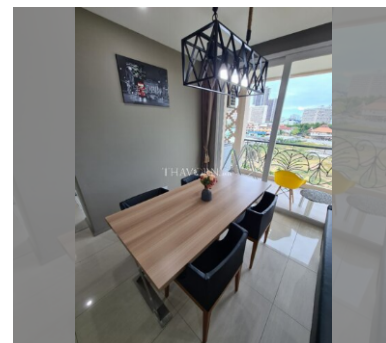

Condo for sale 2 bedroom 72 m² in Atlantis Condo Resort, Pattaya

฿ 4,160,000

UNIT PARAMETERS:

UID	FS-240868
quota	foreign quota
type	2 bedroom
size	72m²
floor	6
view	city view
quality	good
equipment	furniture, air conditioner, television, washing-machine, refrigerator
transfer fee payer	50/50

PROJECT PARAMETERS:

district	Jomtien
buildings	5
floors	8
built in	2014
maintenance	฿ 30,240/year

FACILITIES:

General information: resort, meters to beach: 500, minutes to beach: 5, open parking, covered parking.

Swimming pool: swimming pool, kids pool, water slides, waterfall, jacuzzi.

Chill zone: chill zone, garden.

Health zone: gym, sauna, hamam.

Other: reception, lobby, clubhouse, games room, kids playgarden, CCTV, security, minimart, laundry.