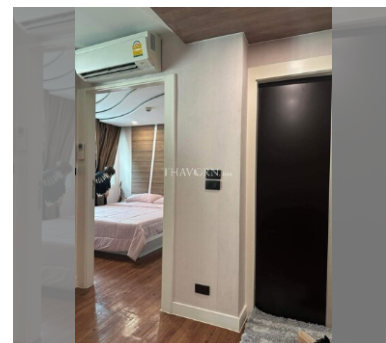

Condo for sale 1 bedroom 41 m² in The Feelture, Pattaya

฿ 1,900,000

UNIT PARAMETERS:

UID	FS-240864
quota	foreign quota
type	1 bedroom
size	41m²
floor	5
view	pool view
quality	good
equipment	furniture, air conditioner, television, washing-machine
online viewing	on
transfer fee payer	50/50

PROJECT PARAMETERS:

district	Na Jomtien
buildings	2
floors	8
built in	2015
maintenance	฿ 19,680/year

FACILITIES:

General information: resort, meters to beach: 500, minutes to beach: 8, open parking, covered parking.

Swimming pool: swimming pool, kids pool.

Chill zone: chill zone, garden.

Health zone: gym.

Other: reception, lobby, CCTV, security.