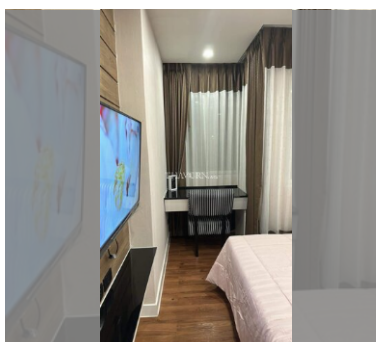

Condo for sale 1 bedroom 41 m² in The Feelture, Pattaya

฿ 1,900,000

UNIT PARAMETERS:

UID	FS-240864
quota	foreign quota
type	1 bedroom
size	41m²
floor	5
view	pool view
quality	good
equipment	furniture, air conditioner, television, washing-machine
online viewing	on
transfer fee payer	50/50

PROJECT PARAMETERS:

district	Na Jomtien
buildings	2
floors	8
built in	2015
maintenance	฿ 19,680/year

FACILITIES:

General information: resort, meters to beach: 500, minutes to beach: 8, open parking, covered parking.

Swimming pool: swimming pool, kids pool.

Chill zone: chill zone, garden.

Health zone: gym.

Other: reception, lobby, CCTV, security.