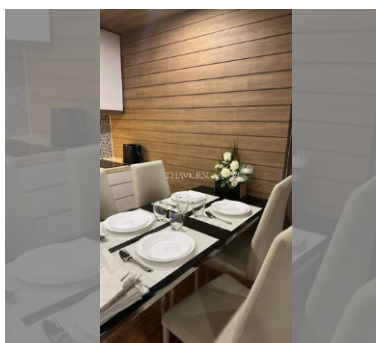

Condo for sale 1 bedroom 41 m² in The Feelture, Pattaya

฿ 1,900,000

UNIT PARAMETERS:

UID	FS-240864
quota	foreign quota
type	1 bedroom
size	41m²
floor	5
view	pool view
quality	good
equipment	furniture, air conditioner, television, washing-machine
online viewing	on
transfer fee payer	50/50

PROJECT PARAMETERS:

district	Na Jomtien
buildings	2
floors	8
built in	2015
maintenance	฿ 19,680/year

FACILITIES:

General information: resort, meters to beach: 500, minutes to beach: 8, open parking, covered parking.

Swimming pool: swimming pool, kids pool.

Chill zone: chill zone, garden.

Health zone: gym.

Other: reception, lobby, CCTV, security.