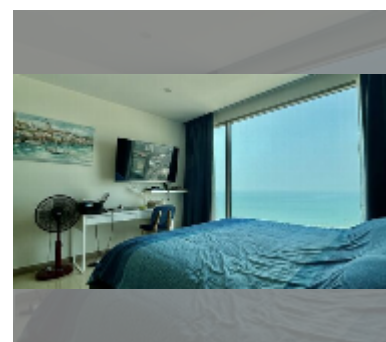

Condo for sale 2 bedroom 82 m² in The Riviera Jomtien, Pattaya

฿ 9,500,000

UNIT PARAMETERS:

UID	FS-240860
quota	thai quota
type	2 bedroom
size	82m²
floor	32
view	sea view
quality	excellent

equipment: furniture, household appliances, kitchen appliances, television, refrigerator

PROJECT PARAMETERS:

district	Jomtien
buildings	1
floors	46
built in	2019
maintenance	฿ 49,200/year

FACILITIES:

General information: highrise, pets are allowed, multy-level parking, covered parking.

Swimming pool: swimming pool, kids pool, rooftop pool, infinity view, waterfall, jacuzzi.

Chill zone: chill zone, garden, rooftop chillout.

Health zone: gym, sauna, hamam.

Other: reception, lobby, meeting room, games room, CCTV, security, laundry, room service.