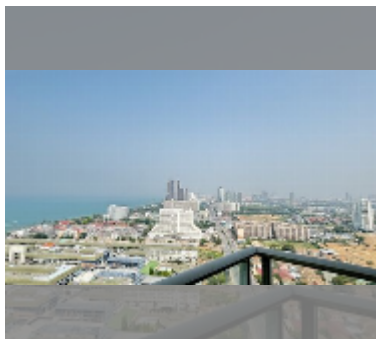

Condo for sale 2 bedroom 82 m² in The Riviera Jomtien, Pattaya

฿ 9,500,000

UNIT PARAMETERS:

UID	FS-240860
quota	thai quota
type	2 bedroom
size	82m²
floor	32
view	sea view
quality	excellent

equipment: furniture, household appliances, kitchen appliances, television, refrigerator

PROJECT PARAMETERS:

district	Jomtien
buildings	1
floors	46
built in	2019
maintenance	฿ 49,200/year

FACILITIES:

General information: highrise, pets are allowed, multy-level parking, covered parking.

Swimming pool: swimming pool, kids pool, rooftop pool, infinity view, waterfall, jacuzzi.

Chill zone: chill zone, garden, rooftop chillout.

Health zone: gym, sauna, hamam.

Other: reception, lobby, meeting room, games room, CCTV, security, laundry, room service.