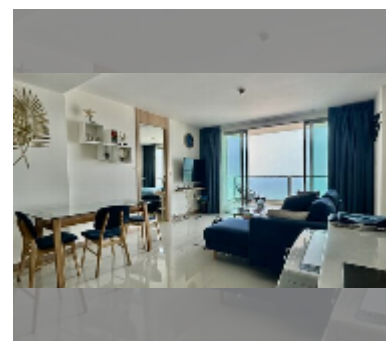

Condo for sale 2 bedroom 82 m² in The Riviera Jomtien, Pattaya

฿ 9,500,000

UNIT PARAMETERS:

UID	FS-240860
quota	thai quota
type	2 bedroom
size	82m²
floor	32
view	sea view
quality	excellent

equipment: furniture, household appliances, kitchen appliances, television, refrigerator

PROJECT PARAMETERS:

district	Jomtien
buildings	1
floors	46
built in	2019
maintenance	฿ 49,200/year

FACILITIES:

General information: highrise, pets are allowed, multy-level parking, covered parking.

Swimming pool: swimming pool, kids pool, rooftop pool, infinity view, waterfall, jacuzzi.

Chill zone: chill zone, garden, rooftop chillout.

Health zone: gym, sauna, hamam.

Other: reception, lobby, meeting room, games room, CCTV, security, laundry, room service.