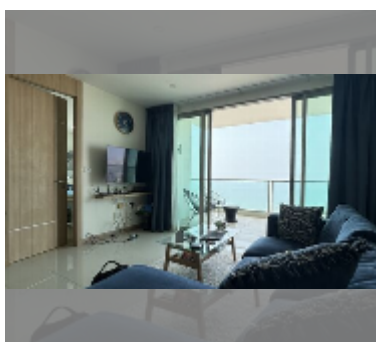

Condo for sale 2 bedroom 82 m² in The Riviera Jomtien, Pattaya

฿ 9,500,000

UNIT PARAMETERS:

UID	FS-240860
quota	thai quota
type	2 bedroom
size	82m²
floor	32
view	sea view
quality	excellent

equipment: furniture, household appliances, kitchen appliances, television, refrigerator

PROJECT PARAMETERS:

district	Jomtien
buildings	1
floors	46
built in	2019
maintenance	฿ 49,200/year

FACILITIES:

General information: highrise, pets are allowed, multy-level parking, covered parking.

Swimming pool: swimming pool, kids pool, rooftop pool, infinity view, waterfall, jacuzzi.

Chill zone: chill zone, garden, rooftop chillout.

Health zone: gym, sauna, hamam.

Other: reception, lobby, meeting room, games room, CCTV, security, laundry, room service.