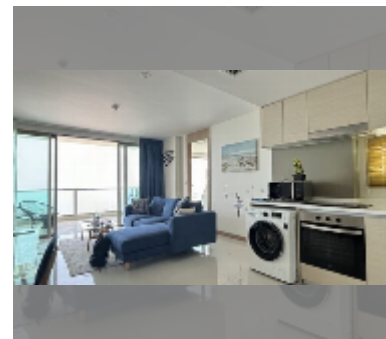

Condo for sale 2 bedroom 82 m² in The Riviera Jomtien, Pattaya

฿ 9,500,000

UNIT PARAMETERS:

UID	FS-240860
quota	thai quota
type	2 bedroom
size	82m²
floor	32
view	sea view
quality	excellent

equipment: furniture, household appliances, kitchen appliances, television, refrigerator

PROJECT PARAMETERS:

district	Jomtien
buildings	1
floors	46
built in	2019
maintenance	฿ 49,200/year

FACILITIES:

General information: highrise, pets are allowed, multy-level parking, covered parking.

Swimming pool: swimming pool, kids pool, rooftop pool, infinity view, waterfall, jacuzzi.

Chill zone: chill zone, garden, rooftop chillout.

Health zone: gym, sauna, hamam.

Other: reception, lobby, meeting room, games room, CCTV, security, laundry, room service.