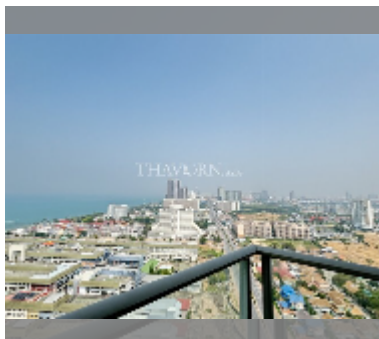

Condo for sale 2 bedroom 82 m² in The Riviera Jomtien, Pattaya

฿ 9,500,000

UNIT PARAMETERS:

UID	FS-240860
quota	thai quota
type	2 bedroom
size	82m²
floor	32
view	sea view
quality	excellent

equipment: furniture, household appliances, kitchen appliances, television, refrigerator

PROJECT PARAMETERS:

district	Jomtien
buildings	1
floors	46
built in	2019
maintenance	฿ 49,200/year

FACILITIES:

General information: highrise, pets are allowed, multy-level parking, covered parking.

Swimming pool: swimming pool, kids pool, rooftop pool, infinity view, waterfall, jacuzzi.

Chill zone: chill zone, garden, rooftop chillout.

Health zone: gym, sauna, hamam.

Other: reception, lobby, meeting room, games room, CCTV, security, laundry, room service.