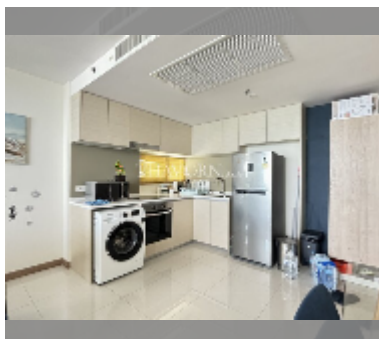

Condo for sale 2 bedroom 82 m² in The Riviera Jomtien, Pattaya

฿ 9,500,000

UNIT PARAMETERS:

UID	FS-240860
quota	thai quota
type	2 bedroom
size	82m²
floor	32
view	sea view
quality	excellent

equipment: furniture, household appliances, kitchen appliances, television, refrigerator

PROJECT PARAMETERS:

district	Jomtien
buildings	1
floors	46
built in	2019
maintenance	฿ 49,200/year

FACILITIES:

General information: highrise, pets are allowed, multy-level parking, covered parking.

Swimming pool: swimming pool, kids pool, rooftop pool, infinity view, waterfall, jacuzzi.

Chill zone: chill zone, garden, rooftop chillout.

Health zone: gym, sauna, hamam.

Other: reception, lobby, meeting room, games room, CCTV, security, laundry, room service.