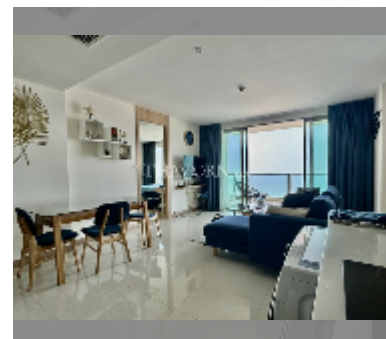

Condo for sale 2 bedroom 82 m² in The Riviera Jomtien, Pattaya

฿ 9,500,000

UNIT PARAMETERS:

UID	FS-240860
quota	thai quota
type	2 bedroom
size	82m²
floor	32
view	sea view
quality	excellent

equipment: furniture, household appliances, kitchen appliances, television, refrigerator

PROJECT PARAMETERS:

district	Jomtien
buildings	1
floors	46
built in	2019
maintenance	฿ 49,200/year

FACILITIES:

General information: highrise, pets are allowed, multy-level parking, covered parking.

Swimming pool: swimming pool, kids pool, rooftop pool, infinity view, waterfall, jacuzzi.

Chill zone: chill zone, garden, rooftop chillout.

Health zone: gym, sauna, hamam.

Other: reception, lobby, meeting room, games room, CCTV, security, laundry, room service.