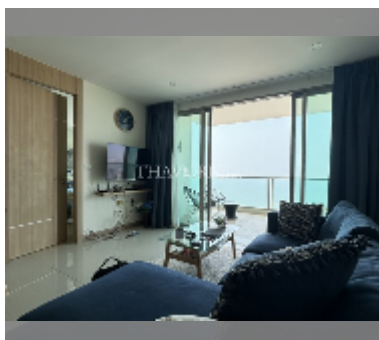

Condo for sale 2 bedroom 82 m² in The Riviera Jomtien, Pattaya

฿ 9,500,000

UNIT PARAMETERS:

UID	FS-240860
quota	thai quota
type	2 bedroom
size	82m²
floor	32
view	sea view
quality	excellent

equipment: furniture, household appliances, kitchen appliances, television, refrigerator

PROJECT PARAMETERS:

district	Jomtien
buildings	1
floors	46
built in	2019
maintenance	฿ 49,200/year

FACILITIES:

General information: highrise, pets are allowed, multy-level parking, covered parking.

Swimming pool: swimming pool, kids pool, rooftop pool, infinity view, waterfall, jacuzzi.

Chill zone: chill zone, garden, rooftop chillout.

Health zone: gym, sauna, hamam.

Other: reception, lobby, meeting room, games room, CCTV, security, laundry, room service.