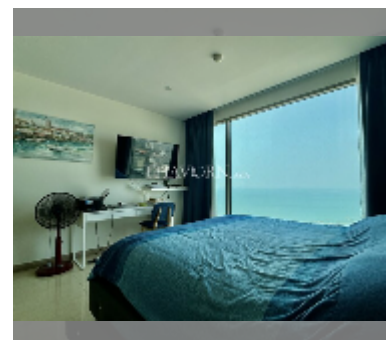

Condo for sale 2 bedroom 82 m² in The Riviera Jomtien, Pattaya

฿ 9,500,000

UNIT PARAMETERS:

UID	FS-240860
quota	thai quota
type	2 bedroom
size	82m²
floor	32
view	sea view
quality	excellent

equipment: furniture, household appliances, kitchen appliances, television, refrigerator

PROJECT PARAMETERS:

district	Jomtien
buildings	1
floors	46
built in	2019
maintenance	฿ 49,200/year

FACILITIES:

General information: highrise, pets are allowed, multy-level parking, covered parking.

Swimming pool: swimming pool, kids pool, rooftop pool, infinity view, waterfall, jacuzzi.

Chill zone: chill zone, garden, rooftop chillout.

Health zone: gym, sauna, hamam.

Other: reception, lobby, meeting room, games room, CCTV, security, laundry, room service.