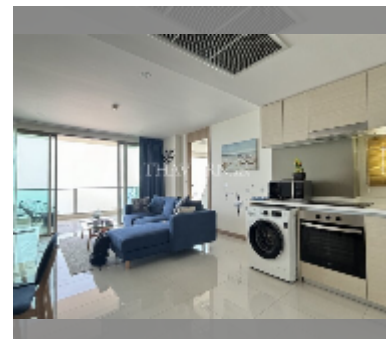

Condo for sale 2 bedroom 82 m² in The Riviera Jomtien, Pattaya

฿ 9,500,000

UNIT PARAMETERS:

UID	FS-240860
quota	thai quota
type	2 bedroom
size	82m²
floor	32
view	sea view
quality	excellent

equipment: furniture, household appliances, kitchen appliances, television, refrigerator

PROJECT PARAMETERS:

district	Jomtien
buildings	1
floors	46
built in	2019
maintenance	฿ 49,200/year

FACILITIES:

General information: highrise, pets are allowed, multy-level parking, covered parking.

Swimming pool: swimming pool, kids pool, rooftop pool, infinity view, waterfall, jacuzzi.

Chill zone: chill zone, garden, rooftop chillout.

Health zone: gym, sauna, hamam.

Other: reception, lobby, meeting room, games room, CCTV, security, laundry, room service.