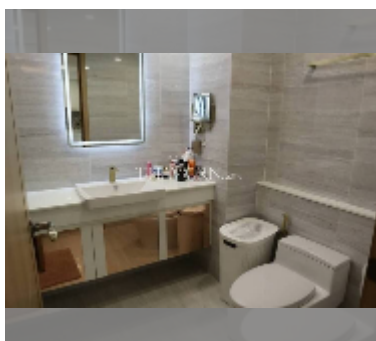

Condo for sale 2 bedroom 61 m² in Dusit Grand Park 2, Pattaya

฿ 4,900,000

UNIT PARAMETERS:

UID	FS-240849
quota	foreign quota
type	2 bedroom
size	61m²
floor	1
view	city view
quality	good

equipment: furniture, kitchen appliances, air conditioner, television, washing-machine, refrigerator

PROJECT PARAMETERS:

district	Jomtien
buildings	5
floors	8
built in	2022

FACILITIES:

General information: boutique, underground parking.

Swimming pool: swimming pool, kids pool, jacuzzi.

Chill zone: chill zone, garden.

Health zone: gym.

Other: lobby, clubhouse, CCTV, security.