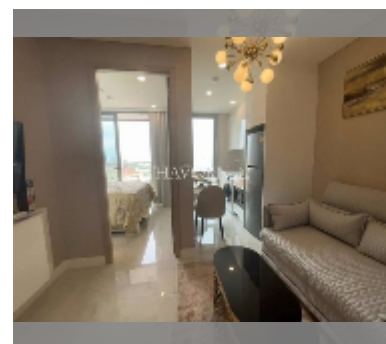

Condo for sale 1 bedroom 29 m² in Copacabana Beach Jomtien, Pattaya

฿ 4,190,000

UNIT PARAMETERS:

UID	FS-240848
quota	foreign quota
type	1 bedroom
size	29m²
floor	11
view	sea view

PROJECT PARAMETERS:

district	Jomtien
buildings	1
floors	59
built in	2022
maintenance	฿ 17,400/year

FACILITIES:

General information: highrise, meters to beach: 50, minutes to beach: 1, shuttle bus, beach front, open parking, multy-level parking.

Swimming pool: swimming pool, rooftop pool, infinity view, jacuzzi, pool bar , sunbathing area.

Chill zone: chill zone, garden, rooftop chillout.

Health zone: gym, sauna, hamam.

Other: lobby, meeting room, games room, kids playgarden, CCTV, security.