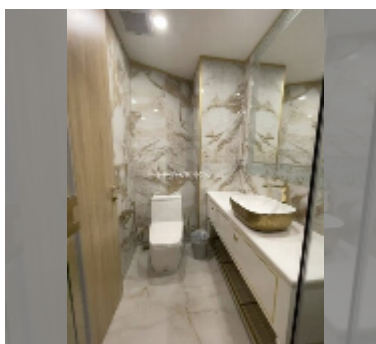

Condo for sale 1 bedroom 29 m² in Copacabana Beach Jomtien, Pattaya

฿ 4,190,000

UNIT PARAMETERS:

UID	FS-240848
quota	foreign quota
type	1 bedroom
size	29m²
floor	11
view	sea view

PROJECT PARAMETERS:

district	Jomtien
buildings	1
floors	59
built in	2022
maintenance	฿ 17,400/year

FACILITIES:

General information: highrise, meters to beach: 50, minutes to beach: 1, shuttle bus, beach front, open parking, multy-level parking.

Swimming pool: swimming pool, rooftop pool, infinity view, jacuzzi, pool bar , sunbathing area.

Chill zone: chill zone, garden, rooftop chillout.

Health zone: gym, sauna, hamam.

Other: lobby, meeting room, games room, kids playgarden, CCTV, security.