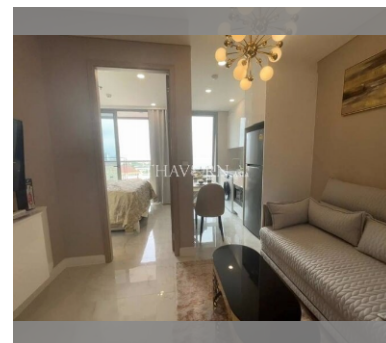

Condo for sale 1 bedroom 29 m² in Copacabana Beach Jomtien, Pattaya

฿ 4,190,000

UNIT PARAMETERS:

UID	FS-240848
quota	foreign quota
type	1 bedroom
size	29m²
floor	11
view	sea view
quality	not chosen
transfer fee payer	50/50

PROJECT PARAMETERS:

district	Jomtien
buildings	1
floors	59
built in	2022
maintenance	฿ 17,400/year

FACILITIES:

General information: highrise, meters to beach: 50, minutes to beach: 1, shuttle bus, beach front, pets are allowed, open parking, multy-level parking.

Swimming pool: swimming pool, rooftop pool, infinity view, jacuzzi, pool bar , sunbathing area.

Chill zone: chill zone, garden, rooftop chillout.

Health zone: gym, sauna, hamam.

Other: lobby, meeting room, games room, kids playgarden, CCTV, security.