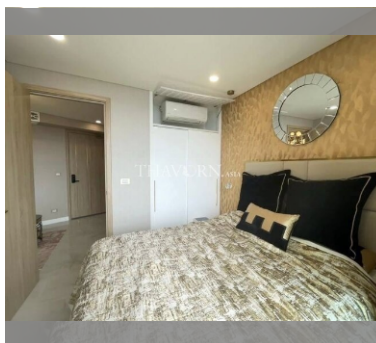

Condo for sale 1 bedroom 29 m² in Copacabana Beach Jomtien, Pattaya

฿ 4,190,000

UNIT PARAMETERS:

UID	FS-240848
quota	foreign quota
type	1 bedroom
size	29m²
floor	11
view	sea view
quality	not chosen
transfer fee payer	50/50

PROJECT PARAMETERS:

district	Jomtien
buildings	1
floors	59
built in	2022
maintenance	฿ 17,400/year

FACILITIES:

General information: highrise, meters to beach: 50, minutes to beach: 1, shuttle bus, beach front, pets are allowed, open parking, multy-level parking.

Swimming pool: swimming pool, rooftop pool, infinity view, jacuzzi, pool bar , sunbathing area.

Chill zone: chill zone, garden, rooftop chillout.

Health zone: gym, sauna, hamam.

Other: lobby, meeting room, games room, kids playgarden, CCTV, security.