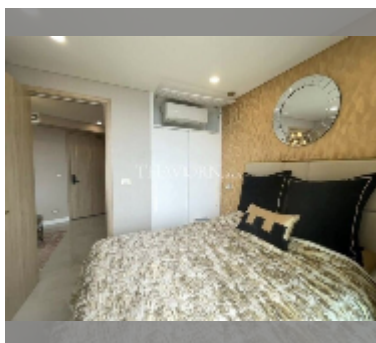

Condo for sale 1 bedroom 29 m² in Copacabana Beach Jomtien, Pattaya

฿ 4,190,000

UNIT PARAMETERS:

UID	FS-240848
quota	foreign quota
type	1 bedroom
size	29m²
floor	11
view	sea view

PROJECT PARAMETERS:

district	Jomtien
buildings	1
floors	59
built in	2022
maintenance	฿ 17,400/year

FACILITIES:

General information: highrise, meters to beach: 50, minutes to beach: 1, shuttle bus, beach front, open parking, multy-level parking.

Swimming pool: swimming pool, rooftop pool, infinity view, jacuzzi, pool bar , sunbathing area.

Chill zone: chill zone, garden, rooftop chillout.

Health zone: gym, sauna, hamam.

Other: lobby, meeting room, games room, kids playgarden, CCTV, security.