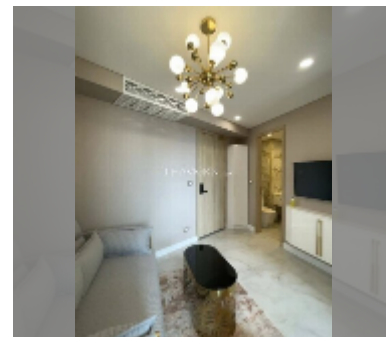

Condo for sale 1 bedroom 29 m² in Copacabana Beach Jomtien, Pattaya

฿ 4,190,000

UNIT PARAMETERS:

UID	FS-240848
quota	foreign quota
type	1 bedroom
size	29m²
floor	11
view	sea view

PROJECT PARAMETERS:

district	Jomtien
buildings	1
floors	59
built in	2022
maintenance	฿ 17,400/year

FACILITIES:

General information: highrise, meters to beach: 50, minutes to beach: 1, shuttle bus, beach front, open parking, multy-level parking.

Swimming pool: swimming pool, rooftop pool, infinity view, jacuzzi, pool bar , sunbathing area.

Chill zone: chill zone, garden, rooftop chillout.

Health zone: gym, sauna, hamam.

Other: lobby, meeting room, games room, kids playgarden, CCTV, security.