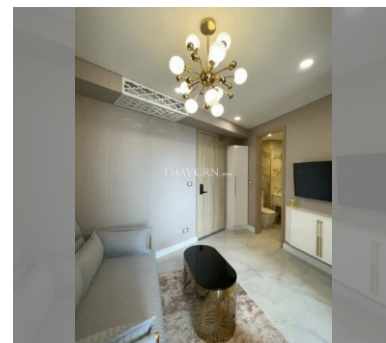

Condo for sale 1 bedroom 29 m² in Copacabana Beach Jomtien, Pattaya

฿ 4,190,000

UNIT PARAMETERS:

UID	FS-240848
quota	foreign quota
type	1 bedroom
size	29m²
floor	11
view	sea view
quality	not chosen
transfer fee payer	50/50

PROJECT PARAMETERS:

district	Jomtien
buildings	1
floors	59
built in	2022
maintenance	฿ 17,400/year

FACILITIES:

General information: highrise, meters to beach: 50, minutes to beach: 1, shuttle bus, beach front, pets are allowed, open parking, multy-level parking.

Swimming pool: swimming pool, rooftop pool, infinity view, jacuzzi, pool bar , sunbathing area.

Chill zone: chill zone, garden, rooftop chillout.

Health zone: gym, sauna, hamam.

Other: lobby, meeting room, games room, kids playgarden, CCTV, security.