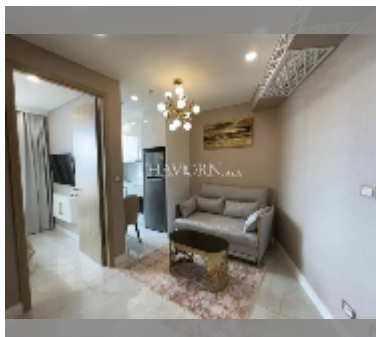

Condo for sale 1 bedroom 29 m² in Copacabana Beach Jomtien, Pattaya

฿ 4,190,000

UNIT PARAMETERS:

UID	FS-240848
quota	foreign quota
type	1 bedroom
size	29m²
floor	11
view	sea view

PROJECT PARAMETERS:

district	Jomtien
buildings	1
floors	59
built in	2022
maintenance	฿ 17,400/year

FACILITIES:

General information: highrise, meters to beach: 50, minutes to beach: 1, shuttle bus, beach front, open parking, multy-level parking.

Swimming pool: swimming pool, rooftop pool, infinity view, jacuzzi, pool bar , sunbathing area.

Chill zone: chill zone, garden, rooftop chillout.

Health zone: gym, sauna, hamam.

Other: lobby, meeting room, games room, kids playgarden, CCTV, security.