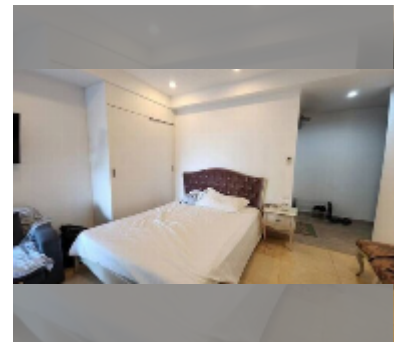

Condo for sale studio 35 m² in The Clubhouse Residence, Pattaya

฿ 1,950,000

UNIT PARAMETERS:

UID	FS-240846
quota	foreign quota
type	studio
size	35m²
floor	3
view	city view

PROJECT PARAMETERS:

district	Pratumnak
floors	6
built in	2014

FACILITIES:

General information: lowrise, underground parking.

Swimming pool: swimming pool.

Health zone: gym.

Other: CCTV, security.