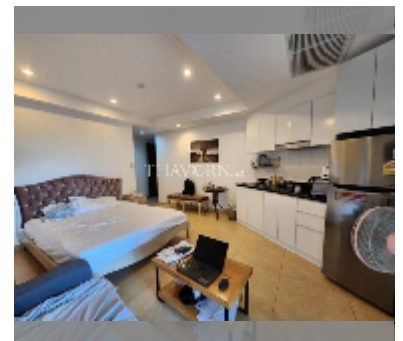

Condo for sale studio 35 m² in The Clubhouse Residence, Pattaya

฿ 1,950,000

UNIT PARAMETERS:

UID	FS-240846
quota	foreign quota
type	studio
size	35m ²
floor	3
view	city view

PROJECT PARAMETERS:

district	Pratumnak
floors	6
built in	2014

FACILITIES:

General information: lowrise, underground parking.

Swimming pool: swimming pool.

Health zone: gym.

Other: CCTV, security.

[details](#)