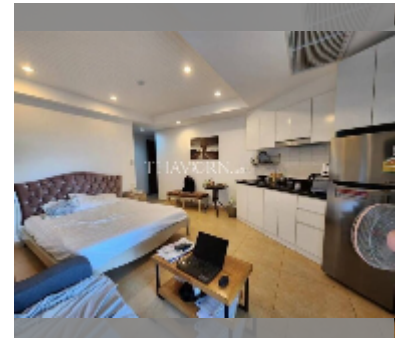

Condo for sale studio 35 m² in The Clubhouse Residence, Pattaya

฿ 1,950,000

UNIT PARAMETERS:

UID	FS-240846
quota	foreign quota
type	studio
size	35m²
floor	3
view	city view

PROJECT PARAMETERS:

district	Pratumnak
floors	6
built in	2014

FACILITIES:

General information: lowrise, underground parking.

Swimming pool: swimming pool.

Health zone: gym.

Other: CCTV, security.