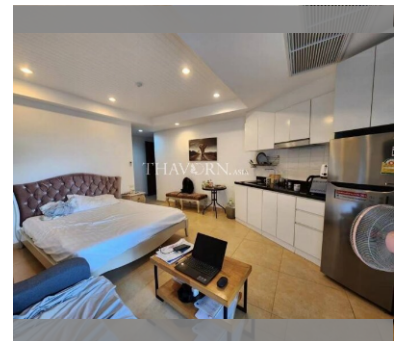

Condo for sale studio 35 m² in The Clubhouse Residence, Pattaya

฿ 2,100,000

UNIT PARAMETERS:

UID	FS-240846
quota	foreign quota
type	studio
size	35m²
floor	3
view	city view
quality	not chosen
transfer fee payer	50/50

PROJECT PARAMETERS:

district	Pratumnak
floors	6
built in	2014

FACILITIES:

General information: lowrise, underground parking.

Swimming pool: swimming pool.

Health zone: gym.

Other: CCTV, security.