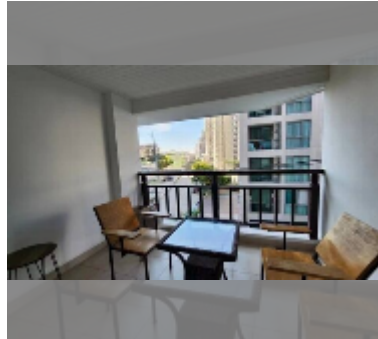

Condo for sale studio 35 m² in The Clubhouse Residence, Pattaya

฿ 1,950,000

UNIT PARAMETERS:

UID	FS-240846
quota	foreign quota
type	studio
size	35m ²
floor	3
view	city view

PROJECT PARAMETERS:

district	Pratumnak
floors	6
built in	2014

FACILITIES:

General information: lowrise, underground parking.

Swimming pool: swimming pool.

Health zone: gym.

Other: CCTV, security.

[details](#)