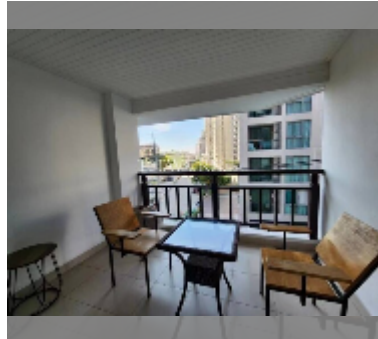

Condo for sale studio 35 m² in The Clubhouse Residence, Pattaya

฿ 1,950,000

UNIT PARAMETERS:

UID	FS-240846
quota	foreign quota
type	studio
size	35m²
floor	3
view	city view

PROJECT PARAMETERS:

district	Pratumnak
floors	6
built in	2014

FACILITIES:

General information: lowrise, underground parking.

Swimming pool: swimming pool.

Health zone: gym.

Other: CCTV, security.