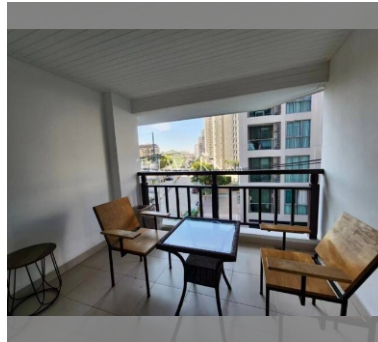

Condo for sale studio 35 m² in The Clubhouse Residence, Pattaya

฿ 2,100,000

UNIT PARAMETERS:

UID	FS-240846
quota	foreign quota
type	studio
size	35m²
floor	3
view	city view
quality	not chosen
transfer fee payer	50/50

PROJECT PARAMETERS:

district	Pratumnak
floors	6
built in	2014

FACILITIES:

General information: lowrise, underground parking.

Swimming pool: swimming pool.

Health zone: gym.

Other: CCTV, security.