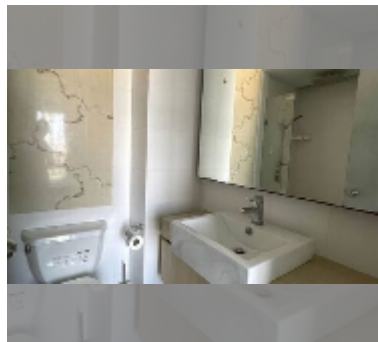

Condo for sale 1 bedroom 35 m² in Atlantis Condo Resort, Pattaya

฿ 2,190,000

UNIT PARAMETERS:

UID	FS-240840
quota	foreign quota
type	1 bedroom
size	35m²
floor	4
view	city view
quality	fair
equipment: furniture, television, washing-machine, refrigerator	

PROJECT PARAMETERS:

district	Jomtien
buildings	5
floors	8
built in	2014
maintenance	฿ 14,700/year

FACILITIES:

General information: resort, meters to beach: 500, minutes to beach: 5, open parking, covered parking.

Swimming pool: swimming pool, kids pool, water slides, waterfall, jacuzzi.

Chill zone: chill zone, garden.

Health zone: gym, sauna, hamam.

Other: reception, lobby, clubhouse, games room, kids playgarden, CCTV, security, minimart, laundry.