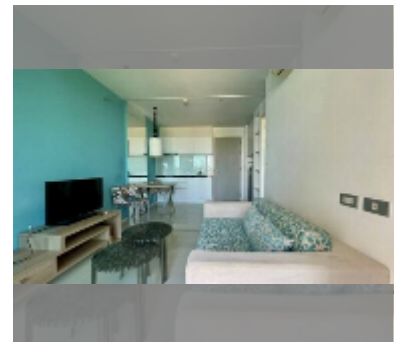

Condo for sale 1 bedroom 35 m² in Atlantis Condo Resort, Pattaya

฿ 2,190,000

UNIT PARAMETERS:

UID	FS-240840
quota	foreign quota
type	1 bedroom
size	35m²
floor	4
view	city view
quality	fair
equipment: furniture, television, washing-machine, refrigerator	

PROJECT PARAMETERS:

district	Jomtien
buildings	5
floors	8
built in	2014
maintenance	฿ 14,700/year

FACILITIES:

General information: resort, meters to beach: 500, minutes to beach: 5, open parking, covered parking.

Swimming pool: swimming pool, kids pool, water slides, waterfall, jacuzzi.

Chill zone: chill zone, garden.

Health zone: gym, sauna, hamam.

Other: reception, lobby, clubhouse, games room, kids playgarden, CCTV, security, minimart, laundry.