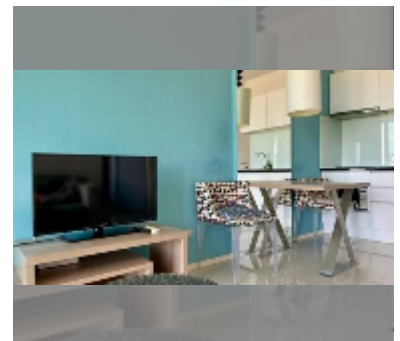

Condo for sale 1 bedroom 35 m² in Atlantis Condo Resort, Pattaya

฿ 2,190,000

UNIT PARAMETERS:

UID	FS-240840
quota	foreign quota
type	1 bedroom
size	35m²
floor	4
view	city view
quality	fair
equipment: furniture, television, washing-machine, refrigerator	

PROJECT PARAMETERS:

district	Jomtien
buildings	5
floors	8
built in	2014
maintenance	฿ 14,700/year

FACILITIES:

General information: resort, meters to beach: 500, minutes to beach: 5, open parking, covered parking.

Swimming pool: swimming pool, kids pool, water slides, waterfall, jacuzzi.

Chill zone: chill zone, garden.

Health zone: gym, sauna, hamam.

Other: reception, lobby, clubhouse, games room, kids playgarden, CCTV, security, minimart, laundry.