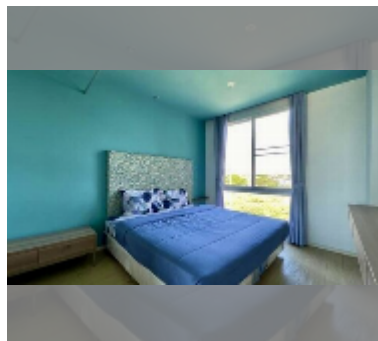

Condo for sale 1 bedroom 35 m² in Atlantis Condo Resort, Pattaya

฿ 2,190,000

UNIT PARAMETERS:

UID	FS-240840
quota	foreign quota
type	1 bedroom
size	35m²
floor	4
view	city view
quality	fair
equipment: furniture, television, washing-machine, refrigerator	

PROJECT PARAMETERS:

district	Jomtien
buildings	5
floors	8
built in	2014
maintenance	฿ 14,700/year

FACILITIES:

General information: resort, meters to beach: 500, minutes to beach: 5, open parking, covered parking.

Swimming pool: swimming pool, kids pool, water slides, waterfall, jacuzzi.

Chill zone: chill zone, garden.

Health zone: gym, sauna, hamam.

Other: reception, lobby, clubhouse, games room, kids playgarden, CCTV, security, minimart, laundry.