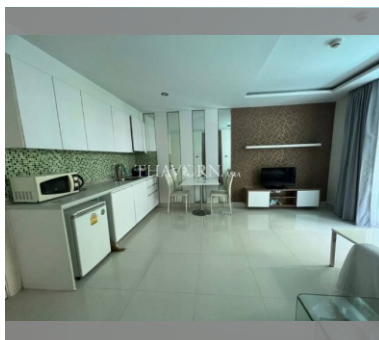

Condo for sale 1 bedroom 35 m² in Amazon Residence, Pattaya

฿ 2,450,000

UNIT PARAMETERS:

UID	FS-240837
quota	foreign quota
type	1 bedroom
size	35m ²
floor	1
view	pool access
quality	not chosen
transfer fee payer	50/50

PROJECT PARAMETERS:

district	Jomtien
buildings	4
floors	8
built in	2014
maintenance	฿ 14,700/year

FACILITIES:

General information: resort, shuttle bus, open parking.

Swimming pool: swimming pool, kids pool, water slides, waterfall, jacuzzi.

Chill zone: chill zone, garden.

Health zone: gym, sauna, hamam.

Other: reception, lobby, games room, CCTV, security, minimart, laundry.

details