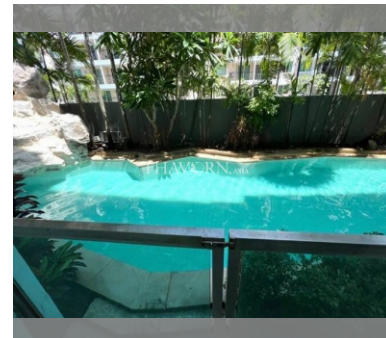

Condo for sale 1 bedroom 35 m² in Amazon Residence, Pattaya

฿ 2,450,000

UNIT PARAMETERS:

UID	FS-240837
quota	foreign quota
type	1 bedroom
size	35m ²
floor	1
view	pool access
quality	not chosen
transfer fee payer	50/50

PROJECT PARAMETERS:

district	Jomtien
buildings	4
floors	8
built in	2014
maintenance	฿ 14,700/year

FACILITIES:

General information: resort, shuttle bus, open parking.

Swimming pool: swimming pool, kids pool, water slides, waterfall, jacuzzi.

Chill zone: chill zone, garden.

Health zone: gym, sauna, hamam.

Other: reception, lobby, games room, CCTV, security, minimart, laundry.

details