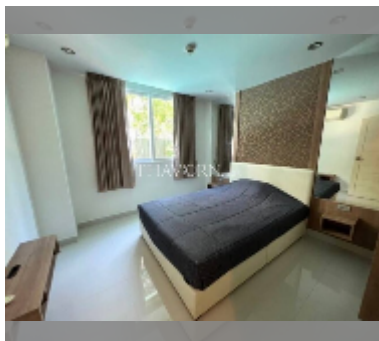

Condo for sale 1 bedroom 35 m² in Amazon Residence, Pattaya

฿ 2,450,000

UNIT PARAMETERS:

UID	FS-240837
quota	foreign quota
type	1 bedroom
size	35m²
floor	1
view	pool access

PROJECT PARAMETERS:

district	Jomtien
buildings	4
floors	8
built in	2014
maintenance	฿ 14,700/year

FACILITIES:

General information: resort, shuttle bus, open parking.

Swimming pool: swimming pool, kids pool, water slides, waterfall, jacuzzi.

Chill zone: chill zone, garden.

Health zone: gym, sauna, hamam.

Other: reception, lobby, games room, CCTV, security, minimart, laundry.