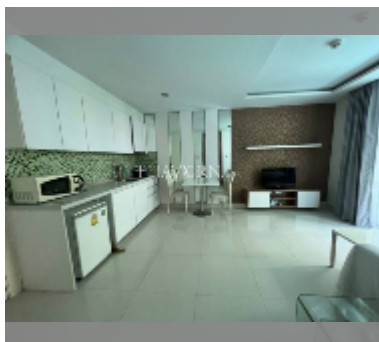

Condo for sale 1 bedroom 35 m² in Amazon Residence, Pattaya

฿ 2,450,000

UNIT PARAMETERS:

UID	FS-240837
quota	foreign quota
type	1 bedroom
size	35m²
floor	1
view	pool access

PROJECT PARAMETERS:

district	Jomtien
buildings	4
floors	8
built in	2014
maintenance	฿ 14,700/year

FACILITIES:

General information: resort, shuttle bus, open parking.

Swimming pool: swimming pool, kids pool, water slides, waterfall, jacuzzi.

Chill zone: chill zone, garden.

Health zone: gym, sauna, hamam.

Other: reception, lobby, games room, CCTV, security, minimart, laundry.