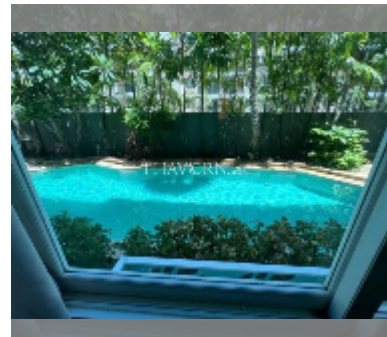

Condo for sale 1 bedroom 35 m² in Amazon Residence, Pattaya

฿ 2,450,000

UNIT PARAMETERS:

UID	FS-240837
quota	foreign quota
type	1 bedroom
size	35m²
floor	1
view	pool access

PROJECT PARAMETERS:

district	Jomtien
buildings	4
floors	8
built in	2014
maintenance	฿ 14,700/year

FACILITIES:

General information: resort, shuttle bus, open parking.

Swimming pool: swimming pool, kids pool, water slides, waterfall, jacuzzi.

Chill zone: chill zone, garden.

Health zone: gym, sauna, hamam.

Other: reception, lobby, games room, CCTV, security, minimart, laundry.