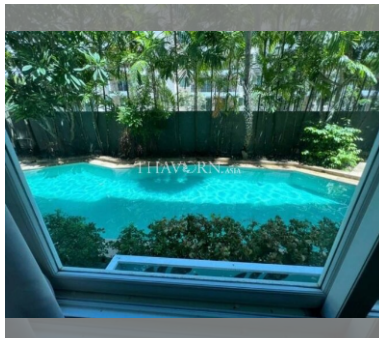

Condo for sale 1 bedroom 35 m² in Amazon Residence, Pattaya

฿ 2,450,000

UNIT PARAMETERS:

UID	FS-240837
quota	foreign quota
type	1 bedroom
size	35m ²
floor	1
view	pool access
quality	not chosen
transfer fee payer	50/50

PROJECT PARAMETERS:

district	Jomtien
buildings	4
floors	8
built in	2014
maintenance	฿ 14,700/year

FACILITIES:

General information: resort, shuttle bus, open parking.

Swimming pool: swimming pool, kids pool, water slides, waterfall, jacuzzi.

Chill zone: chill zone, garden.

Health zone: gym, sauna, hamam.

Other: reception, lobby, games room, CCTV, security, minimart, laundry.

details