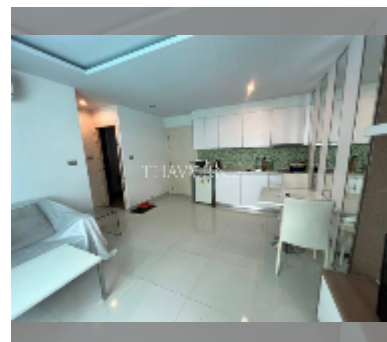

Condo for sale 1 bedroom 35 m² in Amazon Residence, Pattaya

฿ 2,450,000

UNIT PARAMETERS:

UID	FS-240837
quota	foreign quota
type	1 bedroom
size	35m²
floor	1
view	pool access

PROJECT PARAMETERS:

district	Jomtien
buildings	4
floors	8
built in	2014
maintenance	฿ 14,700/year

FACILITIES:

General information: resort, shuttle bus, open parking.

Swimming pool: swimming pool, kids pool, water slides, waterfall, jacuzzi.

Chill zone: chill zone, garden.

Health zone: gym, sauna, hamam.

Other: reception, lobby, games room, CCTV, security, minimart, laundry.