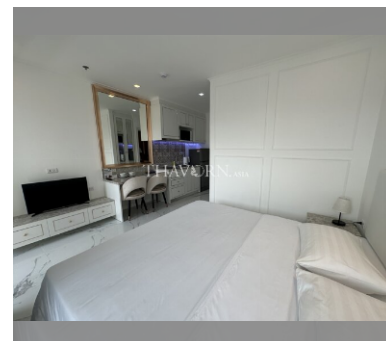

Condo for sale studio 24 m² in Empire Tower Pattaya, Pattaya

฿ 2,350,000

UNIT PARAMETERS:

UID	FS-240834
quota	foreign quota
type	studio
size	24m²
floor	5
view	city view
quality	good
equipment	furniture, air conditioner, television, refrigerator
transfer fee payer	On buyer

PROJECT PARAMETERS:

district	Jomtien
buildings	1
floors	24
built in	2023

FACILITIES:

General information: highrise, multy-level parking, covered parking.

Swimming pool: swimming pool, kids pool, rooftop pool, infinity view, sunbathing area.

Chill zone: chill zone, garden, rooftop chillout.

Health zone: gym, sauna.

Other: reception, lobby, clubhouse, kids playgarden, CCTV, security.