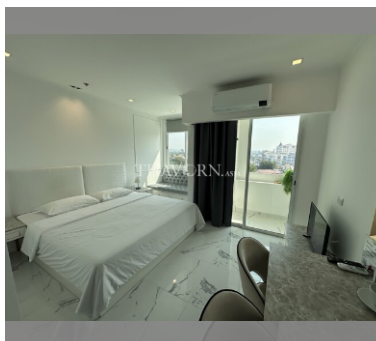

Condo for sale studio 24 m² in Empire Tower Pattaya, Pattaya

฿ 2,350,000

UNIT PARAMETERS:

UID	FS-240834
quota	foreign quota
type	studio
size	24m²
floor	5
view	city view
quality	good
equipment	furniture, air conditioner, television, refrigerator
transfer fee payer	On buyer

PROJECT PARAMETERS:

district	Jomtien
buildings	1
floors	24
built in	2023

FACILITIES:

General information: highrise, multy-level parking, covered parking.

Swimming pool: swimming pool, kids pool, rooftop pool, infinity view, sunbathing area.

Chill zone: chill zone, garden, rooftop chillout.

Health zone: gym, sauna.

Other: reception, lobby, clubhouse, kids playgarden, CCTV, security.