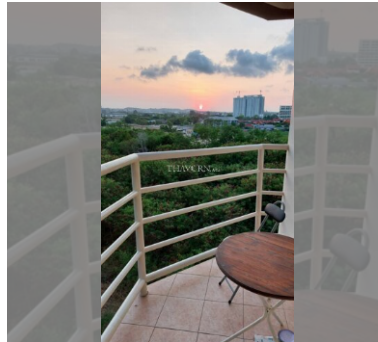

Condo for sale 1 bedroom 40 m² in Jomtien beach condominium, Pattaya

฿ 1,500,000

UNIT PARAMETERS:

UID	FS-240833
quota	foreign quota
type	1 bedroom
size	40m²
floor	5
view	city view
quality	good
online viewing	on
transfer fee payer	50/50

PROJECT PARAMETERS:

district	Jomtien
buildings	5
floors	18
built in	1993

FACILITIES:

General information: highrise, open parking.

Swimming pool: swimming pool.

Chill zone: chill zone.

Health zone: gym.

Other: CCTV, security, minimart.