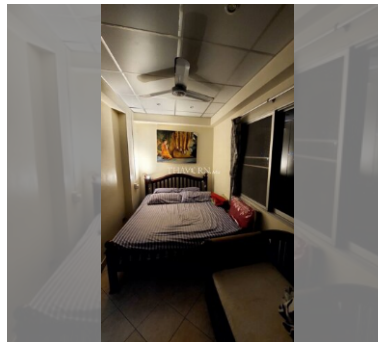

Condo for sale 1 bedroom 40 m² in Jomtien beach condominium, Pattaya

฿ 1,500,000

UNIT PARAMETERS:

UID	FS-240833
quota	foreign quota
type	1 bedroom
size	40m²
floor	5
view	city view
quality	good
online viewing	on
transfer fee payer	50/50

PROJECT PARAMETERS:

district	Jomtien
buildings	5
floors	18
built in	1993

FACILITIES:

General information: highrise, open parking.

Swimming pool: swimming pool.

Chill zone: chill zone.

Health zone: gym.

Other: CCTV, security, minimart.