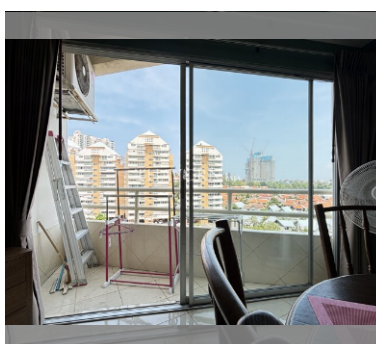

Condo for sale studio 64 m² in View Talay 1, Pattaya

฿ 3,200,000

UNIT PARAMETERS:

UID	FS-240832
quota	foreign quota
type	studio
size	64m ²
floor	8
view	city view
quality	good
equipment	furniture, household appliances, kitchen appliances, television
transfer fee payer	50/50

Chill zone: garden.

Health zone: massage.

Other: lobby, CCTV, security, minimart, laundry, room service.

details