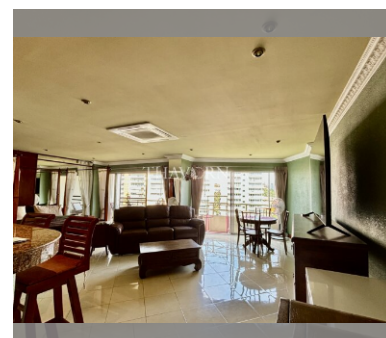

Condo for sale studio 64 m² in View Talay 1, Pattaya

฿ 3,200,000

UNIT PARAMETERS:

UID	FS-240832
quota	foreign quota
type	studio
size	64m ²
floor	8
view	city view
quality	good
equipment	furniture, household appliances, kitchen appliances, television
transfer fee payer	50/50

Chill zone: garden.

Health zone: massage.

Other: lobby, CCTV, security, minimart, laundry, room service.

details