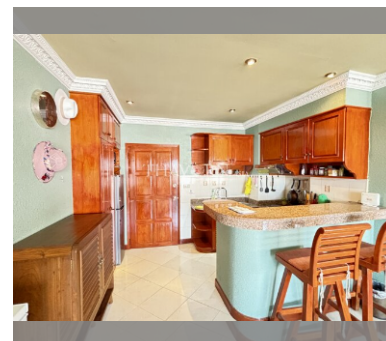

Condo for sale studio 64 m² in View Talay 1, Pattaya

฿ 3,200,000

UNIT PARAMETERS:

UID	FS-240832
quota	foreign quota
type	studio
size	64m²
floor	8
view	city view
quality	good
equipment	furniture, household appliances, kitchen appliances, television
transfer fee payer	50/50

PROJECT PARAMETERS:

district	Pratumnak
buildings	2
floors	15
built in	1997
maintenance	฿ 15,360/year

FACILITIES:

General information: highrise, meters to beach: 600, minutes to beach: 10, open parking.

Swimming pool: swimming pool, kids pool.

Chill zone: garden.

Health zone: massage.

Other: lobby, CCTV, security, minimart, laundry, room service.