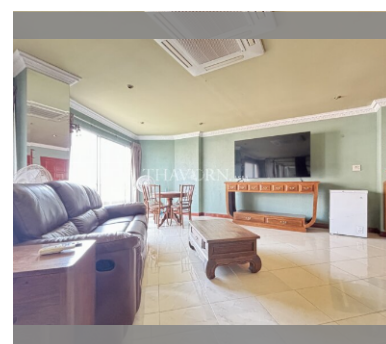

Condo for sale studio 64 m² in View Talay 1, Pattaya

฿ 3,200,000

UNIT PARAMETERS:

UID	FS-240832
quota	foreign quota
type	studio
size	64m²
floor	8
view	city view
quality	good
equipment	furniture, household appliances, kitchen appliances, television
transfer fee payer	50/50

PROJECT PARAMETERS:

district	Pratumnak
buildings	2
floors	15
built in	1997
maintenance	฿ 15,360/year

FACILITIES:

General information: highrise, meters to beach: 600, minutes to beach: 10, open parking.

Swimming pool: swimming pool, kids pool.

Chill zone: garden.

Health zone: massage.

Other: lobby, CCTV, security, minimart, laundry, room service.