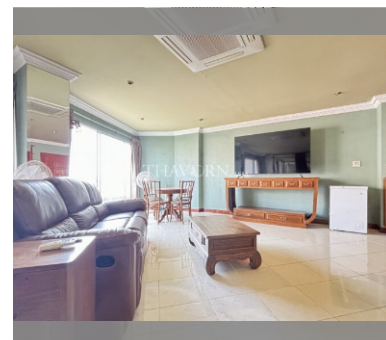

Condo for sale studio 64 m² in View Talay 1, Pattaya

฿ 3,200,000

UNIT PARAMETERS:

UID	FS-240832
quota	foreign quota
type	studio
size	64m²
floor	8
view	city view
quality	good
equipment	furniture, household appliances, kitchen appliances, television
transfer fee payer	50/50

PROJECT PARAMETERS:

district	Pratumnak
buildings	2
floors	15
built in	1997
maintenance	฿ 15,360/year

FACILITIES:

General information: highrise, meters to beach: 600, minutes to beach: 10, open parking.

Swimming pool: swimming pool, kids pool.

Chill zone: garden.

Health zone: massage.

Other: lobby, CCTV, security, minimart, laundry, room service.