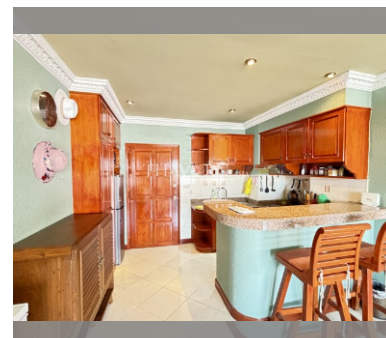

Condo for sale studio 64 m² in View Talay 1, Pattaya

฿ 3,200,000

UNIT PARAMETERS:

UID	FS-240832
quota	foreign quota
type	studio
size	64m²
floor	8
view	city view
quality	good
equipment	furniture, household appliances, kitchen appliances, television
transfer fee payer	50/50

PROJECT PARAMETERS:

district	Pratumnak
buildings	2
floors	15
built in	1997
maintenance	฿ 15,360/year

FACILITIES:

General information: highrise, meters to beach: 600, minutes to beach: 10, open parking.

Swimming pool: swimming pool, kids pool.

Chill zone: garden.

Health zone: massage.

Other: lobby, CCTV, security, minimart, laundry, room service.