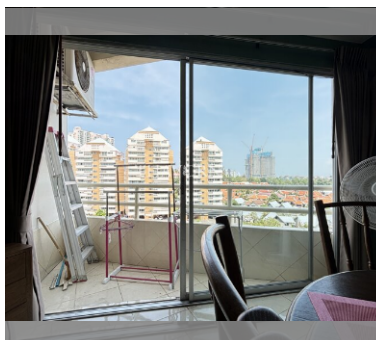

Condo for sale studio 64 m² in View Talay 1, Pattaya

฿ 3,200,000

UNIT PARAMETERS:

UID	FS-240832
quota	foreign quota
type	studio
size	64m ²
floor	8
view	city view
quality	good
equipment	furniture, household appliances, kitchen appliances, television
transfer fee payer	50/50

Chill zone: garden.

Health zone: massage.

Other: lobby, CCTV, security, minimart, laundry, room service.

details