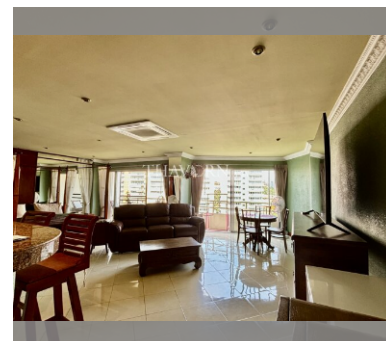

Condo for sale studio 64 m² in View Talay 1, Pattaya

฿ 3,200,000

UNIT PARAMETERS:

UID	FS-240832
quota	foreign quota
type	studio
size	64m ²
floor	8
view	city view
quality	good
equipment	furniture, household appliances, kitchen appliances, television
transfer fee payer	50/50

Chill zone: garden.

Health zone: massage.

Other: lobby, CCTV, security, minimart, laundry, room service.

details