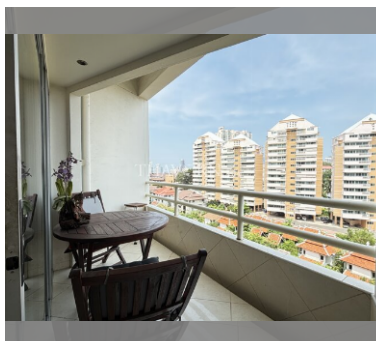

Condo for sale studio 64 m² in View Talay 1, Pattaya

฿ 3,200,000

UNIT PARAMETERS:

UID	FS-240832
quota	foreign quota
type	studio
size	64m ²
floor	8
view	city view
quality	good
equipment	furniture, household appliances, kitchen appliances, television
transfer fee payer	50/50

Chill zone: garden.

Health zone: massage.

Other: lobby, CCTV, security, minimart, laundry, room service.

details