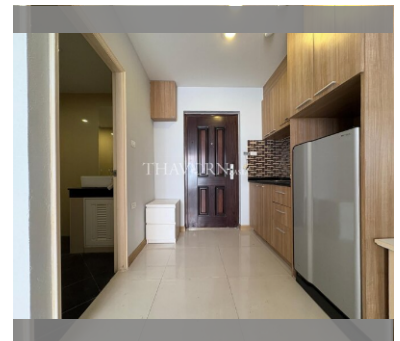

Condo for sale studio 30 m² in New Nordic Trend 2, Pattaya

฿ 1,300,000

UNIT PARAMETERS:

UID	FS-240829
quota	foreign quota
type	studio
size	30m²
floor	2
view	city view
quality	excellent
online viewing	on
transfer fee payer	seller and buyer 50/50
exclusive	on

PROJECT PARAMETERS:

district	Pratumnak
buildings	1
floors	6
built in	2014
maintenance	฿ 14,400/year

FACILITIES:

General information: lowrise, meters to beach: 400, minutes to beach: 5, covered parking.