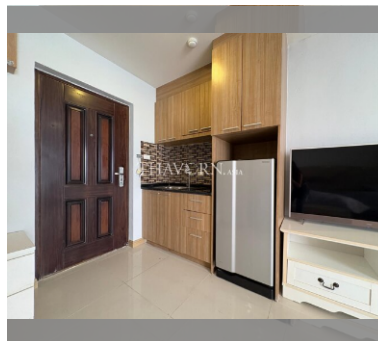

Condo for sale studio 30 m² in New Nordic Trend 2, Pattaya

฿ 1,300,000

UNIT PARAMETERS:

UID	FS-240829
quota	foreign quota
type	studio
size	30m²
floor	2
view	city view
quality	excellent
online viewing	on
transfer fee payer	seller and buyer 50/50
exclusive	on

PROJECT PARAMETERS:

district	Pratumnak
buildings	1
floors	6
built in	2014
maintenance	฿ 14,400/year

FACILITIES:

General information: lowrise, meters to beach: 400, minutes to beach: 5, covered parking.