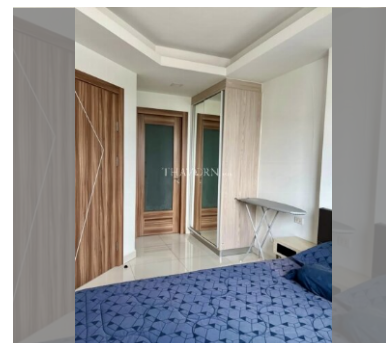

Condo for sale 1 bedroom 37 m² in Laguna Beach Resort 2, Pattaya

฿ 2,050,000

UNIT PARAMETERS:

UID	FS-240827
quota	foreign quota
type	1 bedroom
size	37m²
floor	5
view	city view
quality	not chosen
transfer fee payer	50/50

PROJECT PARAMETERS:

district	Jomtien
buildings	4
floors	8
built in	2016

FACILITIES:

General information: resort, meters to beach: 700, minutes to beach: 10, underground parking.

Swimming pool: swimming pool, kids pool, water slides, waterfall, jacuzzi, pool bar .

Chill zone: chill zone, garden.

Health zone: gym, sauna, massage.

Other: reception, lobby, clubhouse, kids playgarden, CCTV, security, minimart, laundry.