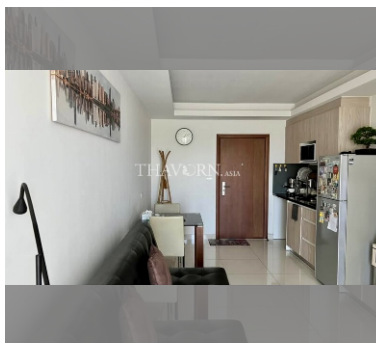

Condo for sale 1 bedroom 37 m² in Laguna Beach Resort 2, Pattaya

฿ 2,050,000

UNIT PARAMETERS:

UID	FS-240827
quota	foreign quota
type	1 bedroom
size	37m ²
floor	5
view	city view
quality	not chosen
transfer fee payer	50/50

Chill zone: chill zone, garden.

Health zone: gym, sauna, massage.

Other: reception, lobby, clubhouse, kids playgarden, CCTV, security, minimart, laundry.

details