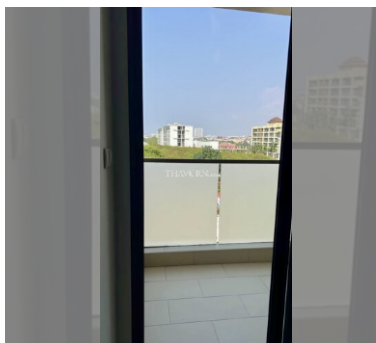

Condo for sale 1 bedroom 37 m² in Laguna Beach Resort 2, Pattaya

฿ 2,050,000

UNIT PARAMETERS:

UID	FS-240827
quota	foreign quota
type	1 bedroom
size	37m ²
floor	5
view	city view
quality	not chosen
transfer fee payer	50/50

PROJECT PARAMETERS:

district	Jomtien
buildings	4
floors	8
built in	2016

FACILITIES:

General information: resort, meters to beach: 700, minutes to beach: 10, underground parking.

Swimming pool: swimming pool, kids pool, water slides, waterfall, jacuzzi, pool bar .

Chill zone: chill zone, garden.

Health zone: gym, sauna, massage.

Other: reception, lobby, clubhouse, kids playgarden, CCTV, security, minimart, laundry.

details