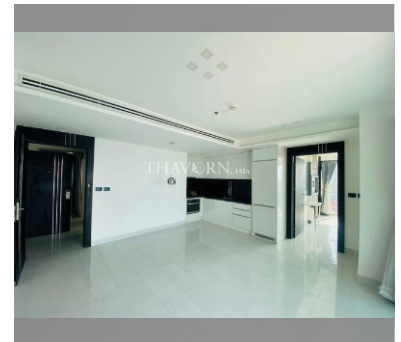

Condo for sale 2 bedroom 81.53 m² in Amari Residences, Pattaya

฿ 6,500,000

UNIT PARAMETERS:

UID	FS-240823
quota	thai quota
type	2 bedroom
size	81.53m²
floor	11
view	sea view
quality	not chosen

PROJECT PARAMETERS:

district	Pratumnak
buildings	1
floors	35
built in	2013
maintenance	฿ 29,351/year

FACILITIES:

General information: highrise, underground parking.

Swimming pool: swimming pool, pool bar .

Chill zone: chill zone, garden.

Health zone: gym, sauna.

Other: reception, lobby, CCTV, security, minimart, room service.