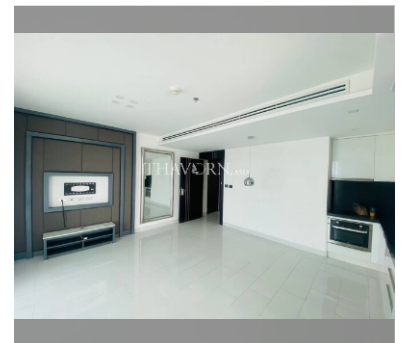

Condo for sale 2 bedroom 81.53 m² in Amari Residences, Pattaya

฿ 6,500,000

UNIT PARAMETERS:

UID	FS-240823
quota	thai quota
type	2 bedroom
size	81.53m²
floor	11
view	sea view
quality	not chosen

PROJECT PARAMETERS:

district	Pratumnak
buildings	1
floors	35
built in	2013
maintenance	฿ 29,351/year

FACILITIES:

General information: highrise, underground parking.

Swimming pool: swimming pool, pool bar .

Chill zone: chill zone, garden.

Health zone: gym, sauna.

Other: reception, lobby, CCTV, security, minimart, room service.