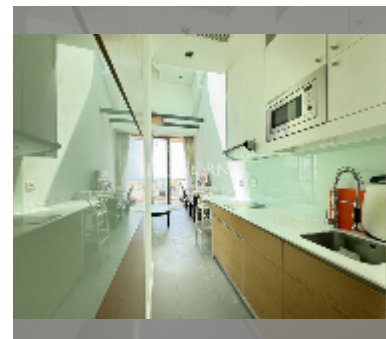

Condo for sale 1 bedroom 45 m² in Modus Beachfront Condominium, Pattaya

฿ 6,950,000

UNIT PARAMETERS:

UID	FS-240822
quota	foreign quota
type	1 bedroom
size	45m²
floor	7
view	sea view
quality	excellent

equipment: furniture, household appliances, kitchen appliances, air conditioner, television, refrigerator

PROJECT PARAMETERS:

district	Wongamat
buildings	2
floors	7
built in	2013
maintenance	฿ 21,600/year

FACILITIES:

General information: boutique, meters to beach: 100, minutes to beach: 1, covered parking.

Swimming pool: swimming pool, kids pool, water slides, jacuzzi, pool bar , sunbathing area, artificial beach.

Chill zone: chill zone, garden.

Health zone: gym, sauna, massage.

Other: lobby, CCTV, security.