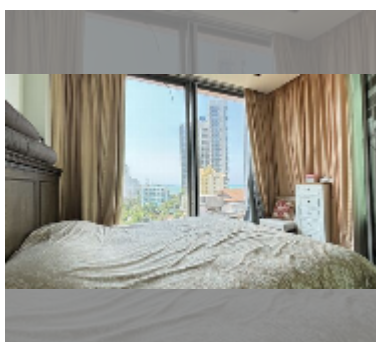

Condo for sale 1 bedroom 45 m² in Modus Beachfront Condominium, Pattaya

฿ 6,950,000

UNIT PARAMETERS:

UID	FS-240822
quota	foreign quota
type	1 bedroom
size	45m²
floor	7
view	sea view
quality	excellent

equipment: furniture, household appliances, kitchen appliances, air conditioner, television, refrigerator

PROJECT PARAMETERS:

district	Wongamat
buildings	2
floors	7
built in	2013
maintenance	฿ 21,600/year

FACILITIES:

General information: boutique, meters to beach: 100, minutes to beach: 1, covered parking.

Swimming pool: swimming pool, kids pool, water slides, jacuzzi, pool bar , sunbathing area, artificial beach.

Chill zone: chill zone, garden.

Health zone: gym, sauna, massage.

Other: lobby, CCTV, security.