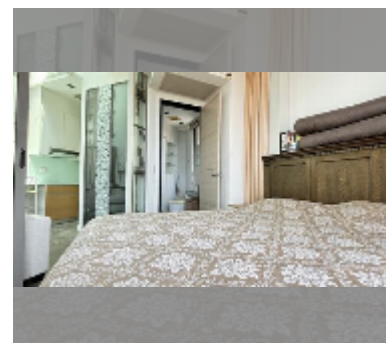

Condo for sale 1 bedroom 45 m² in Modus Beachfront Condominium, Pattaya

฿ 6,950,000

UNIT PARAMETERS:

UID	FS-240822
quota	foreign quota
type	1 bedroom
size	45m²
floor	7
view	sea view
quality	excellent

equipment: furniture, household appliances, kitchen appliances, air conditioner, television, refrigerator

PROJECT PARAMETERS:

district	Wongamat
buildings	2
floors	7
built in	2013
maintenance	฿ 21,600/year

FACILITIES:

General information: boutique, meters to beach: 100, minutes to beach: 1, covered parking.

Swimming pool: swimming pool, kids pool, water slides, jacuzzi, pool bar , sunbathing area, artificial beach.

Chill zone: chill zone, garden.

Health zone: gym, sauna, massage.

Other: lobby, CCTV, security.