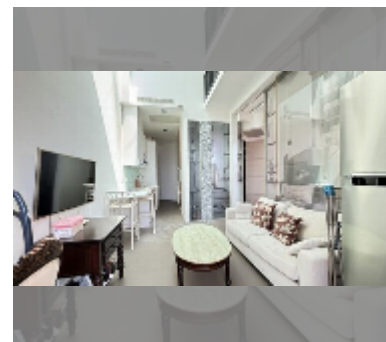

Condo for sale 1 bedroom 45 m² in Modus Beachfront Condominium, Pattaya

฿ 6,950,000

UNIT PARAMETERS:

UID	FS-240822
quota	foreign quota
type	1 bedroom
size	45m²
floor	7
view	sea view
quality	excellent

equipment: furniture, household appliances, kitchen appliances, air conditioner, television, refrigerator

PROJECT PARAMETERS:

district	Wongamat
buildings	2
floors	7
built in	2013
maintenance	฿ 21,600/year

FACILITIES:

General information: boutique, meters to beach: 100, minutes to beach: 1, covered parking.

Swimming pool: swimming pool, kids pool, water slides, jacuzzi, pool bar , sunbathing area, artificial beach.

Chill zone: chill zone, garden.

Health zone: gym, sauna, massage.

Other: lobby, CCTV, security.