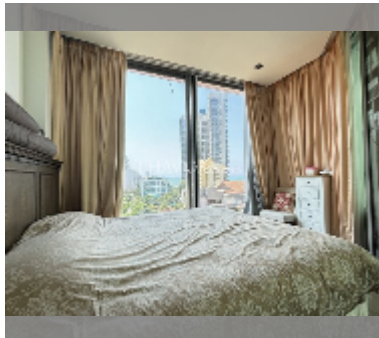

Condo for sale 1 bedroom 45 m² in Modus Beachfront Condominium, Pattaya

฿ 6,950,000

UNIT PARAMETERS:

UID	FS-240822
quota	foreign quota
type	1 bedroom
size	45m²
floor	7
view	sea view
quality	excellent

equipment: furniture, household appliances, kitchen appliances, air conditioner, television, refrigerator

PROJECT PARAMETERS:

district	Wongamat
buildings	2
floors	7
built in	2013
maintenance	฿ 21,600/year

FACILITIES:

General information: boutique, meters to beach: 100, minutes to beach: 1, covered parking.

Swimming pool: swimming pool, kids pool, water slides, jacuzzi, pool bar , sunbathing area, artificial beach.

Chill zone: chill zone, garden.

Health zone: gym, sauna, massage.

Other: lobby, CCTV, security.