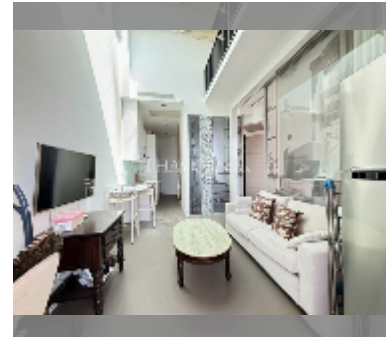

Condo for sale 1 bedroom 45 m² in Modus Beachfront Condominium, Pattaya

฿ 6,950,000

UNIT PARAMETERS:

UID	FS-240822
quota	foreign quota
type	1 bedroom
size	45m²
floor	7
view	sea view
quality	excellent

equipment: furniture, household appliances, kitchen appliances, air conditioner, television, refrigerator

PROJECT PARAMETERS:

district	Wongamat
buildings	2
floors	7
built in	2013
maintenance	฿ 21,600/year

FACILITIES:

General information: boutique, meters to beach: 100, minutes to beach: 1, covered parking.

Swimming pool: swimming pool, kids pool, water slides, jacuzzi, pool bar , sunbathing area, artificial beach.

Chill zone: chill zone, garden.

Health zone: gym, sauna, massage.

Other: lobby, CCTV, security.