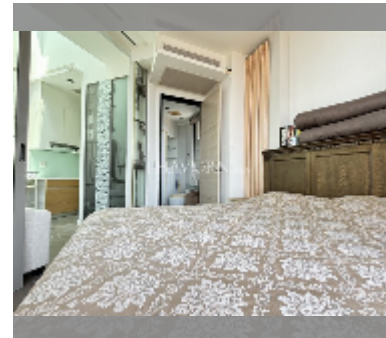

Condo for sale 1 bedroom 45 m² in Modus Beachfront Condominium, Pattaya

฿ 6,950,000

UNIT PARAMETERS:

UID	FS-240822
quota	foreign quota
type	1 bedroom
size	45m²
floor	7
view	sea view
quality	excellent

equipment: furniture, household appliances, kitchen appliances, air conditioner, television, refrigerator

PROJECT PARAMETERS:

district	Wongamat
buildings	2
floors	7
built in	2013
maintenance	฿ 21,600/year

FACILITIES:

General information: boutique, meters to beach: 100, minutes to beach: 1, covered parking.

Swimming pool: swimming pool, kids pool, water slides, jacuzzi, pool bar , sunbathing area, artificial beach.

Chill zone: chill zone, garden.

Health zone: gym, sauna, massage.

Other: lobby, CCTV, security.