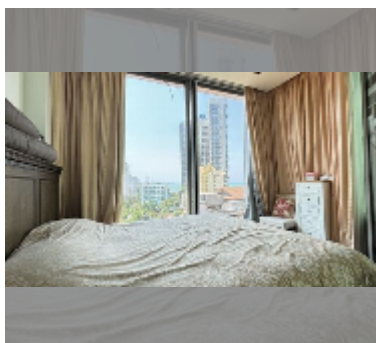

Condo for sale 1 bedroom 45 m² in Modus Beachfront Condominium, Pattaya

฿ 6,950,000

UNIT PARAMETERS:

UID	FS-240822
quota	foreign quota
type	1 bedroom
size	45m²
floor	7
view	sea view
quality	excellent

equipment: furniture, household appliances, kitchen appliances, air conditioner, television, refrigerator

PROJECT PARAMETERS:

district	Wongamat
buildings	2
floors	7
built in	2013
maintenance	฿ 21,600/year

FACILITIES:

General information: boutique, meters to beach: 100, minutes to beach: 1, covered parking.

Swimming pool: swimming pool, kids pool, water slides, jacuzzi, pool bar , sunbathing area, artificial beach.

Chill zone: chill zone, garden.

Health zone: gym, sauna, massage.

Other: lobby, CCTV, security.