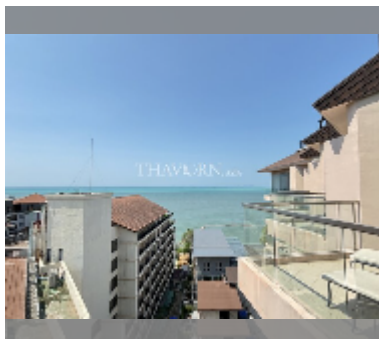

Condo for sale 1 bedroom 45 m² in Modus Beachfront Condominium, Pattaya

฿ 6,950,000

UNIT PARAMETERS:

UID	FS-240822
quota	foreign quota
type	1 bedroom
size	45m²
floor	7
view	sea view
quality	excellent

equipment: furniture, household appliances, kitchen appliances, air conditioner, television, refrigerator

PROJECT PARAMETERS:

district	Wongamat
buildings	2
floors	7
built in	2013
maintenance	฿ 21,600/year

FACILITIES:

General information: boutique, meters to beach: 100, minutes to beach: 1, covered parking.

Swimming pool: swimming pool, kids pool, water slides, jacuzzi, pool bar , sunbathing area, artificial beach.

Chill zone: chill zone, garden.

Health zone: gym, sauna, massage.

Other: lobby, CCTV, security.