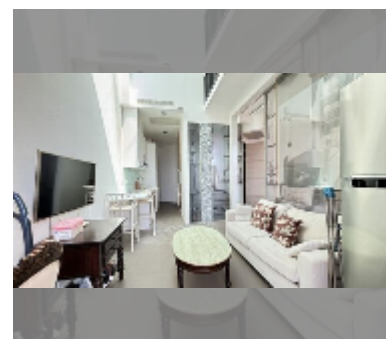

Condo for sale 1 bedroom 45 m² in Modus Beachfront Condominium, Pattaya

฿ 6,950,000

UNIT PARAMETERS:

UID	FS-240822
quota	foreign quota
type	1 bedroom
size	45m²
floor	7
view	sea view
quality	excellent

equipment: furniture, household appliances, kitchen appliances, air conditioner, television, refrigerator

PROJECT PARAMETERS:

district	Wongamat
buildings	2
floors	7
built in	2013
maintenance	฿ 21,600/year

FACILITIES:

General information: boutique, meters to beach: 100, minutes to beach: 1, covered parking.

Swimming pool: swimming pool, kids pool, water slides, jacuzzi, pool bar , sunbathing area, artificial beach.

Chill zone: chill zone, garden.

Health zone: gym, sauna, massage.

Other: lobby, CCTV, security.