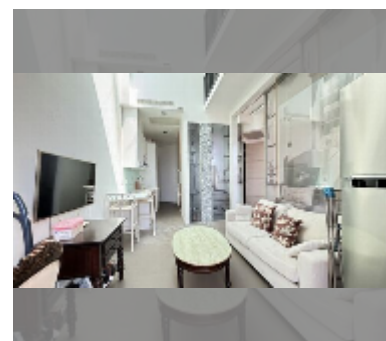

Condo for sale 1 bedroom 45 m² in Modus Beachfront Condominium, Pattaya

฿ 6,950,000

UNIT PARAMETERS:

UID	FS-240822
quota	foreign quota
type	1 bedroom
size	45m²
floor	7
view	sea view
quality	excellent

equipment: furniture, household appliances, kitchen appliances, air conditioner, television, refrigerator

PROJECT PARAMETERS:

district	Wongamat
buildings	2
floors	7
built in	2013
maintenance	฿ 21,600/year

FACILITIES:

General information: boutique, meters to beach: 100, minutes to beach: 1, covered parking.

Swimming pool: swimming pool, kids pool, water slides, jacuzzi, pool bar , sunbathing area, artificial beach.

Chill zone: chill zone, garden.

Health zone: gym, sauna, massage.

Other: lobby, CCTV, security.