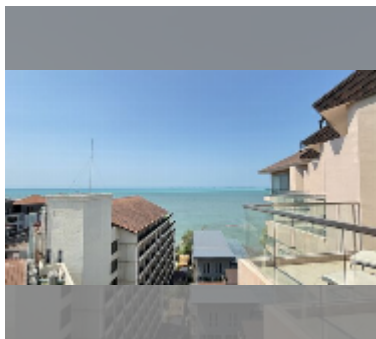

Condo for sale 1 bedroom 45 m² in Modus Beachfront Condominium, Pattaya

฿ 6,950,000

UNIT PARAMETERS:

UID	FS-240822
quota	foreign quota
type	1 bedroom
size	45m ²
floor	7
view	sea view
quality	excellent

equipment: furniture, household appliances, kitchen appliances, air conditioner, television, refrigerator

PROJECT PARAMETERS:

district	Wongamat
buildings	2
floors	7
built in	2013
maintenance	฿ 21,600/year

FACILITIES:

General information: boutique, meters to beach: 100, minutes to beach: 1, covered parking.

Swimming pool: swimming pool, kids pool, water slides, jacuzzi, pool bar , sunbathing area, artificial beach.

Chill zone: chill zone, garden.

Health zone: gym, sauna, massage.

Other: lobby, CCTV, security.

[details](#)