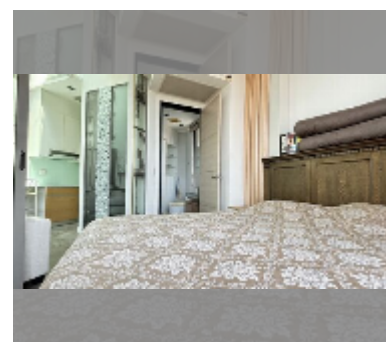

Condo for sale 1 bedroom 45 m² in Modus Beachfront Condominium, Pattaya

฿ 6,950,000

UNIT PARAMETERS:

UID	FS-240822
quota	foreign quota
type	1 bedroom
size	45m²
floor	7
view	sea view
quality	excellent

equipment: furniture, household appliances, kitchen appliances, air conditioner, television, refrigerator

PROJECT PARAMETERS:

district	Wongamat
buildings	2
floors	7
built in	2013
maintenance	฿ 21,600/year

FACILITIES:

General information: boutique, meters to beach: 100, minutes to beach: 1, covered parking.

Swimming pool: swimming pool, kids pool, water slides, jacuzzi, pool bar , sunbathing area, artificial beach.

Chill zone: chill zone, garden.

Health zone: gym, sauna, massage.

Other: lobby, CCTV, security.