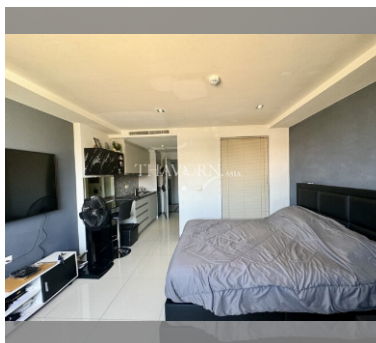

Condo for sale studio 26 m² in Novana Residence, Pattaya

฿ 1,300,000

UNIT PARAMETERS:

UID	FS-240819
quota	foreign quota
type	studio
size	26m²
floor	4
view	city view
quality	excellent
equipment	furniture, air conditioner, television, refrigerator
online viewing	on
transfer fee payer	50/50

PROJECT PARAMETERS:

district	Central Pattaya
buildings	1
floors	8
built in	2013

FACILITIES:

General information: resort, open parking, covered parking.

Swimming pool: swimming pool, kids pool.

Chill zone: chill zone, garden.

Health zone: gym, sauna, hamam.

Other: reception, lobby, CCTV, security, minimart, laundry.