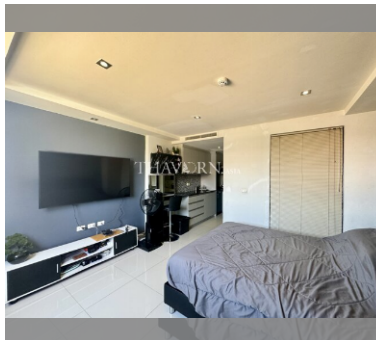

Condo for sale studio 26 m² in Novana Residence, Pattaya

฿ 1,300,000

UNIT PARAMETERS:

UID	FS-240819
quota	foreign quota
type	studio
size	26m²
floor	4
view	city view
quality	excellent
equipment	furniture, air conditioner, television, refrigerator
online viewing	on
transfer fee payer	50/50

PROJECT PARAMETERS:

district	Central Pattaya
buildings	1
floors	8
built in	2013

FACILITIES:

General information: resort, open parking, covered parking.

Swimming pool: swimming pool, kids pool.

Chill zone: chill zone, garden.

Health zone: gym, sauna, hamam.

Other: reception, lobby, CCTV, security, minimart, laundry.