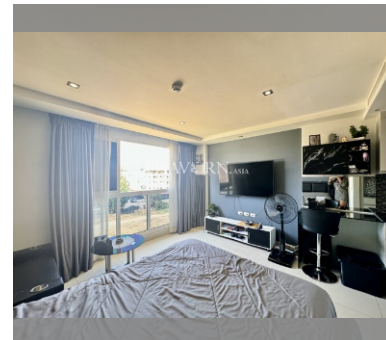

Condo for sale studio 26 m² in Novana Residence, Pattaya

฿ 1,300,000

UNIT PARAMETERS:

UID	FS-240819
quota	foreign quota
type	studio
size	26m²
floor	4
view	city view
quality	excellent
equipment	furniture, air conditioner, television, refrigerator
online viewing	on
transfer fee payer	50/50

PROJECT PARAMETERS:

district	Central Pattaya
buildings	1
floors	8
built in	2013

FACILITIES:

General information: resort, open parking, covered parking.

Swimming pool: swimming pool, kids pool.

Chill zone: chill zone, garden.

Health zone: gym, sauna, hamam.

Other: reception, lobby, CCTV, security, minimart, laundry.