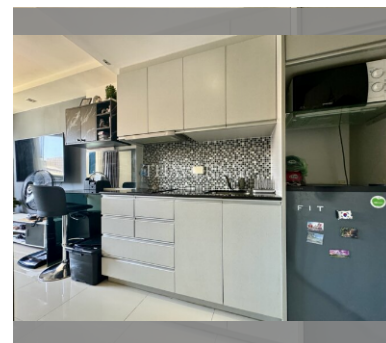

Condo for sale studio 26 m² in Novana Residence, Pattaya

฿ 1,300,000

UNIT PARAMETERS:

UID	FS-240819
quota	foreign quota
type	studio
size	26m ²
floor	4
view	city view
quality	excellent
equipment	furniture, air conditioner, television, refrigerator
online viewing	on
transfer fee payer	50/50

Health zone: gym, sauna, hamam.

Other: reception, lobby, CCTV, security, minimart, laundry.

details