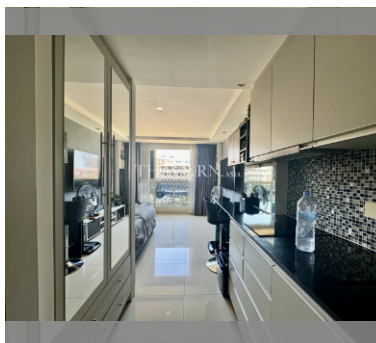

Condo for sale studio 26 m² in Novana Residence, Pattaya

฿ 1,300,000

UNIT PARAMETERS:

UID	FS-240819
quota	foreign quota
type	studio
size	26m²
floor	4
view	city view
quality	excellent
equipment	furniture, air conditioner, television, refrigerator
online viewing	on
transfer fee payer	50/50

PROJECT PARAMETERS:

district	Central Pattaya
buildings	1
floors	8
built in	2013

FACILITIES:

General information: resort, open parking, covered parking.

Swimming pool: swimming pool, kids pool.

Chill zone: chill zone, garden.

Health zone: gym, sauna, hamam.

Other: reception, lobby, CCTV, security, minimart, laundry.