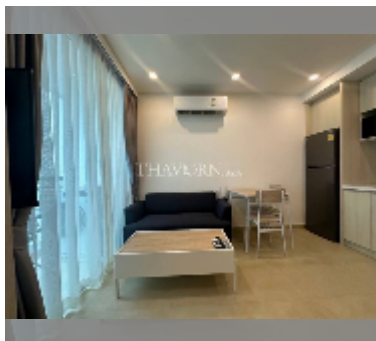

Condo for sale 1 bedroom 25.82 m² in City Garden Olympus, Pattaya

฿ 1,980,000

UNIT PARAMETERS:

UID	FS-240817
quota	thai quota
type	1 bedroom
size	25.82m ²
floor	6
view	city view
online viewing	yes

PROJECT PARAMETERS:

district	Central Pattaya
buildings	6
floors	8
built in	2022
maintenance	฿ 12,394/year

FACILITIES:

General information: resort, underground parking.

Swimming pool: swimming pool, kids pool, jacuzzi, pool bar .

Chill zone: chill zone, rooftop chillout.

Health zone: gym, sauna.

Other: lobby, CCTV, security, minimart.

[details](#)