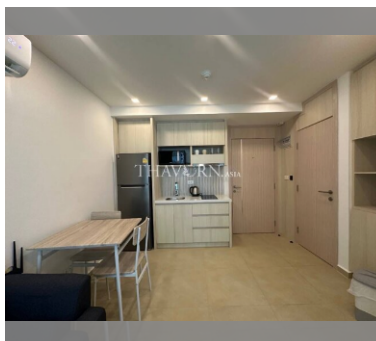

Condo for sale 1 bedroom 25.82 m² in City Garden Olympus, Pattaya

฿ 1,980,000

UNIT PARAMETERS:

UID	FS-240817
quota	thai quota
type	1 bedroom
size	25.82m²
floor	6
view	city view
quality	not chosen
online viewing	on
transfer fee payer	50/50
exclusive	on

PROJECT PARAMETERS:

district	Central Pattaya
buildings	6
floors	8
built in	2018
maintenance	฿ 12,394/year

FACILITIES:

General information: resort, underground parking.

Swimming pool: swimming pool, kids pool, jacuzzi, pool bar .

Chill zone: chill zone, rooftop chillout.

Health zone: gym, sauna.

Other: lobby, CCTV, security, minimart.