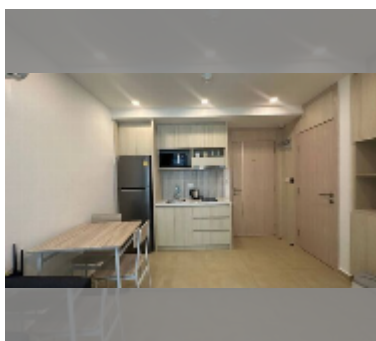

Condo for sale 1 bedroom 25.82 m² in City Garden Olympus, Pattaya

฿ 1,980,000

UNIT PARAMETERS:

UID	FS-240817
quota	thai quota
type	1 bedroom
size	25.82m²
floor	6
view	city view
online viewing	yes

PROJECT PARAMETERS:

district	Central Pattaya
buildings	6
floors	8
built in	2022
maintenance	฿ 12,394/year

FACILITIES:

General information: resort, underground parking.

Swimming pool: swimming pool, kids pool, jacuzzi, pool bar .

Chill zone: chill zone, rooftop chillout.

Health zone: gym, sauna.

Other: lobby, CCTV, security, minimart.