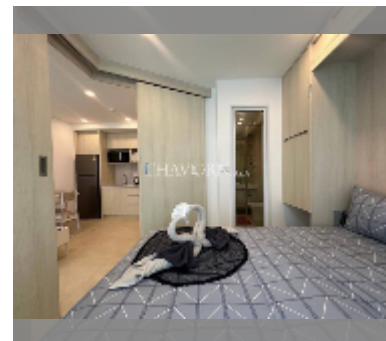

Condo for sale 1 bedroom 25.82 m² in City Garden Olympus, Pattaya

฿ 1,980,000

UNIT PARAMETERS:

UID	FS-240817
quota	thai quota
type	1 bedroom
size	25.82m²
floor	6
view	city view
online viewing	yes

PROJECT PARAMETERS:

district	Central Pattaya
buildings	6
floors	8
built in	2022
maintenance	฿ 12,394/year

FACILITIES:

General information: resort, underground parking.

Swimming pool: swimming pool, kids pool, jacuzzi, pool bar .

Chill zone: chill zone, rooftop chillout.

Health zone: gym, sauna.

Other: lobby, CCTV, security, minimart.