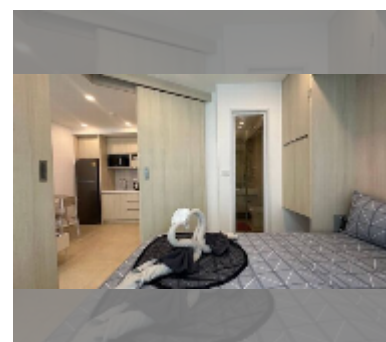

Condo for sale 1 bedroom 25.82 m² in City Garden Olympus, Pattaya

฿ 1,980,000

UNIT PARAMETERS:

UID	FS-240817
quota	thai quota
type	1 bedroom
size	25.82m²
floor	6
view	city view
online viewing	yes

PROJECT PARAMETERS:

district	Central Pattaya
buildings	6
floors	8
built in	2022
maintenance	฿ 12,394/year

FACILITIES:

General information: resort, underground parking.

Swimming pool: swimming pool, kids pool, jacuzzi, pool bar .

Chill zone: chill zone, rooftop chillout.

Health zone: gym, sauna.

Other: lobby, CCTV, security, minimart.