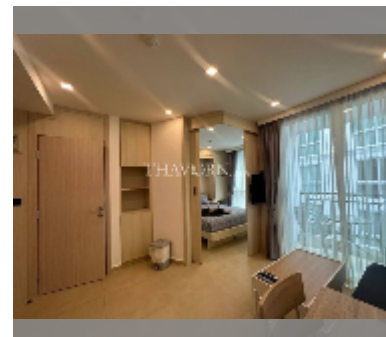

Condo for sale 1 bedroom 25.82 m² in City Garden Olympus, Pattaya

฿ 1,980,000

UNIT PARAMETERS:

UID	FS-240817
quota	thai quota
type	1 bedroom
size	25.82m²
floor	6
view	city view
online viewing	yes

PROJECT PARAMETERS:

district	Central Pattaya
buildings	6
floors	8
built in	2022
maintenance	฿ 12,394/year

FACILITIES:

General information: resort, underground parking.

Swimming pool: swimming pool, kids pool, jacuzzi, pool bar .

Chill zone: chill zone, rooftop chillout.

Health zone: gym, sauna.

Other: lobby, CCTV, security, minimart.