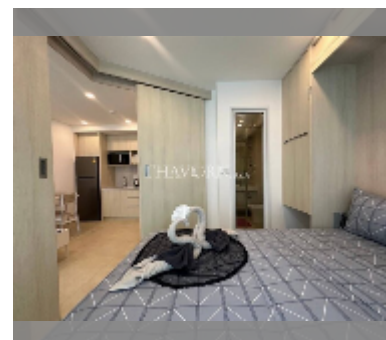

Condo for sale 1 bedroom 25.82 m² in City Garden Olympus, Pattaya

฿ 1,980,000

UNIT PARAMETERS:

UID	FS-240817
quota	thai quota
type	1 bedroom
size	25.82m²
floor	6
view	city view
online viewing	yes

PROJECT PARAMETERS:

district	Central Pattaya
buildings	6
floors	8
built in	2022
maintenance	฿ 12,394/year

FACILITIES:

General information: resort, underground parking.

Swimming pool: swimming pool, kids pool, jacuzzi, pool bar .

Chill zone: chill zone, rooftop chillout.

Health zone: gym, sauna.

Other: lobby, CCTV, security, minimart.