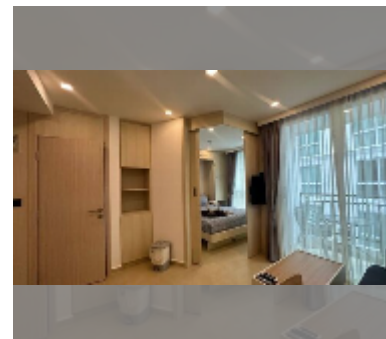

Condo for sale 1 bedroom 25.82 m² in City Garden Olympus, Pattaya

฿ 1,980,000

UNIT PARAMETERS:

UID	FS-240817
quota	thai quota
type	1 bedroom
size	25.82m²
floor	6
view	city view
online viewing	yes

PROJECT PARAMETERS:

district	Central Pattaya
buildings	6
floors	8
built in	2022
maintenance	฿ 12,394/year

FACILITIES:

General information: resort, underground parking.

Swimming pool: swimming pool, kids pool, jacuzzi, pool bar .

Chill zone: chill zone, rooftop chillout.

Health zone: gym, sauna.

Other: lobby, CCTV, security, minimart.