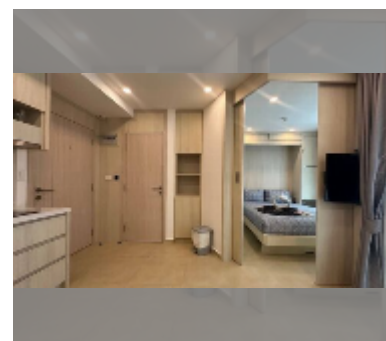

Condo for sale 1 bedroom 25.82 m² in City Garden Olympus, Pattaya

฿ 1,980,000

UNIT PARAMETERS:

UID	FS-240817
quota	thai quota
type	1 bedroom
size	25.82m²
floor	6
view	city view
online viewing	yes

PROJECT PARAMETERS:

district	Central Pattaya
buildings	6
floors	8
built in	2022
maintenance	฿ 12,394/year

FACILITIES:

General information: resort, underground parking.

Swimming pool: swimming pool, kids pool, jacuzzi, pool bar .

Chill zone: chill zone, rooftop chillout.

Health zone: gym, sauna.

Other: lobby, CCTV, security, minimart.