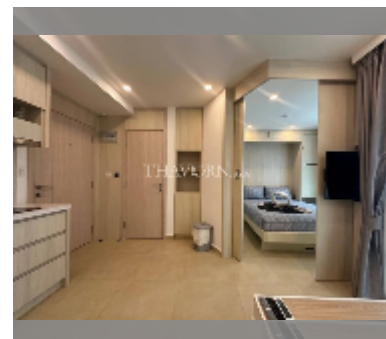

Condo for sale 1 bedroom 25.82 m² in City Garden Olympus, Pattaya

฿ 1,980,000

UNIT PARAMETERS:

UID	FS-240817
quota	thai quota
type	1 bedroom
size	25.82m²
floor	6
view	city view
online viewing	yes

PROJECT PARAMETERS:

district	Central Pattaya
buildings	6
floors	8
built in	2022
maintenance	฿ 12,394/year

FACILITIES:

General information: resort, underground parking.

Swimming pool: swimming pool, kids pool, jacuzzi, pool bar .

Chill zone: chill zone, rooftop chillout.

Health zone: gym, sauna.

Other: lobby, CCTV, security, minimart.