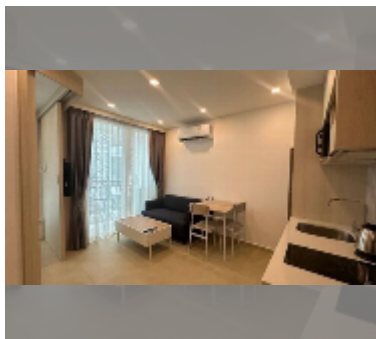

Condo for sale 1 bedroom 25.82 m² in City Garden Olympus, Pattaya

฿ 1,980,000

UNIT PARAMETERS:

UID	FS-240817
quota	thai quota
type	1 bedroom
size	25.82m ²
floor	6
view	city view
online viewing	yes

PROJECT PARAMETERS:

district	Central Pattaya
buildings	6
floors	8
built in	2022
maintenance	฿ 12,394/year

FACILITIES:

General information: resort, underground parking.

Swimming pool: swimming pool, kids pool, jacuzzi, pool bar .

Chill zone: chill zone, rooftop chillout.

Health zone: gym, sauna.

Other: lobby, CCTV, security, minimart.

[details](#)