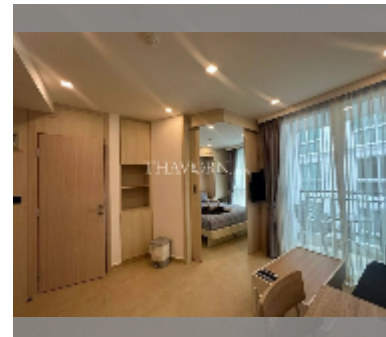

Condo for sale 1 bedroom 25.82 m² in City Garden Olympus, Pattaya

฿ 1,980,000

UNIT PARAMETERS:

UID	FS-240817
quota	thai quota
type	1 bedroom
size	25.82m²
floor	6
view	city view
online viewing	yes

PROJECT PARAMETERS:

district	Central Pattaya
buildings	6
floors	8
built in	2022
maintenance	฿ 12,394/year

FACILITIES:

General information: resort, underground parking.

Swimming pool: swimming pool, kids pool, jacuzzi, pool bar .

Chill zone: chill zone, rooftop chillout.

Health zone: gym, sauna.

Other: lobby, CCTV, security, minimart.