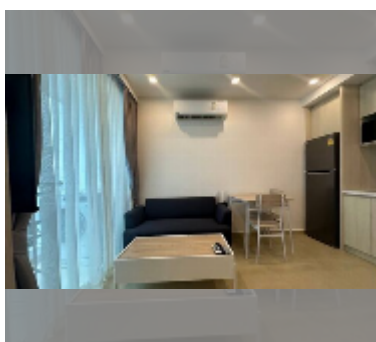

Condo for sale 1 bedroom 25.82 m² in City Garden Olympus, Pattaya

฿ 1,980,000

UNIT PARAMETERS:

UID	FS-240817
quota	thai quota
type	1 bedroom
size	25.82m²
floor	6
view	city view
online viewing	yes

PROJECT PARAMETERS:

district	Central Pattaya
buildings	6
floors	8
built in	2022
maintenance	฿ 12,394/year

FACILITIES:

General information: resort, underground parking.

Swimming pool: swimming pool, kids pool, jacuzzi, pool bar .

Chill zone: chill zone, rooftop chillout.

Health zone: gym, sauna.

Other: lobby, CCTV, security, minimart.