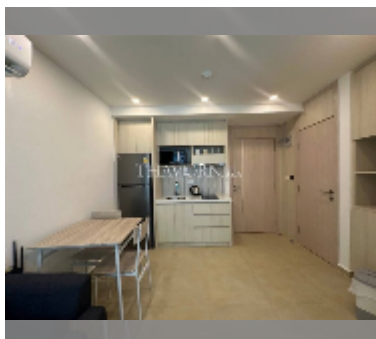

Condo for sale 1 bedroom 25.82 m² in City Garden Olympus, Pattaya

฿ 1,980,000

UNIT PARAMETERS:

UID	FS-240817
quota	thai quota
type	1 bedroom
size	25.82m²
floor	6
view	city view
online viewing	yes

PROJECT PARAMETERS:

district	Central Pattaya
buildings	6
floors	8
built in	2022
maintenance	฿ 12,394/year

FACILITIES:

General information: resort, underground parking.

Swimming pool: swimming pool, kids pool, jacuzzi, pool bar .

Chill zone: chill zone, rooftop chillout.

Health zone: gym, sauna.

Other: lobby, CCTV, security, minimart.