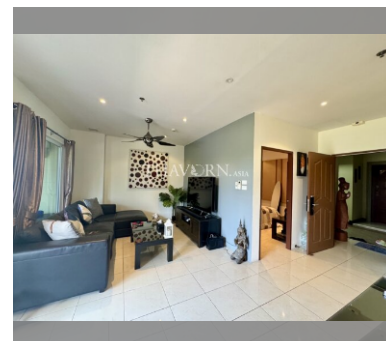

Condo for sale 2 bedroom 86 m² in Nordic Park Hill, Pattaya

฿ 4,200,000

UNIT PARAMETERS:

UID	FS-240813
quota	foreign quota
type	2 bedroom
size	86m²
floor	2
view	city view
quality	excellent
equipment	furniture, air conditioner, television
online viewing	on
transfer fee payer	50/50

PROJECT PARAMETERS:

district	Pratumnak
buildings	1
floors	6
built in	2008

FACILITIES:

General information: lowrise, meters to beach: 500, minutes to beach: 5.
Swimming pool: swimming pool.
Health zone: gym, sauna.
Other: lobby, kids playgarden, CCTV, security, minimart, laundry.