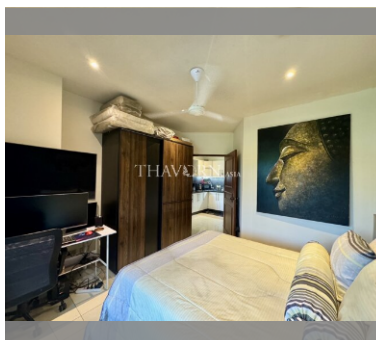

Condo for sale 2 bedroom 86 m² in Nordic Park Hill, Pattaya

฿ 4,200,000

UNIT PARAMETERS:

UID	FS-240813
quota	foreign quota
type	2 bedroom
size	86m²
floor	2
view	city view
quality	excellent
equipment	furniture, air conditioner, television
online viewing	on
transfer fee payer	50/50

PROJECT PARAMETERS:

district	Pratumnak
buildings	1
floors	6
built in	2008

FACILITIES:

General information: lowrise, meters to beach: 500, minutes to beach: 5.
Swimming pool: swimming pool.
Health zone: gym, sauna.
Other: lobby, kids playgarden, CCTV, security, minimart, laundry.