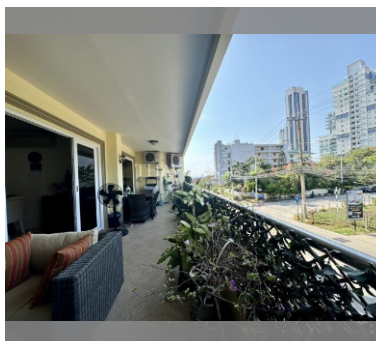

### FACILITIES:

General information: lowrise, meters to beach: 500, minutes to beach: 5.  
 Swimming pool: swimming pool.  
 Health zone: gym, sauna.  
 Other: lobby, kids playgarden, CCTV, security, minimart, laundry.