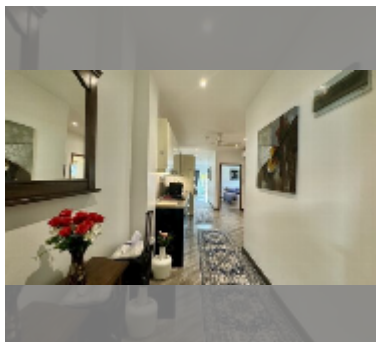

Condo for sale 2 bedroom 106 m² in New Nordic Dream Paradise, Pattaya

฿ 5,600,000

UNIT PARAMETERS:

UID	FS-240811
quota	company ownership
type	2 bedroom
size	106m²
floor	4
view	city view
quality	excellent
equipment: furniture, air conditioner, internet, washing-machine, refrigerator	
online viewing	yes

PROJECT PARAMETERS:

district	Pratumnak
maintenance	฿ 44,520/year

FACILITIES:

General information: boutique, underground parking.

Swimming pool: swimming pool.

Chill zone: chill zone, garden.

Other: CCTV, security.