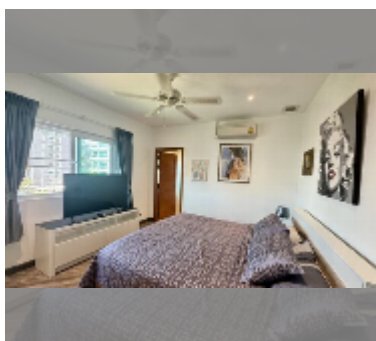

Condo for sale 2 bedroom 106 m² in New Nordic Dream Paradise, Pattaya

฿ 5,600,000

UNIT PARAMETERS:

UID	FS-240811
quota	company ownership
type	2 bedroom
size	106m²
floor	4
view	city view
quality	excellent
equipment: furniture, air conditioner, internet, washing-machine, refrigerator	
online viewing	yes

PROJECT PARAMETERS:

district	Pratumnak
maintenance	฿ 44,520/year

FACILITIES:

General information: boutique, underground parking.

Swimming pool: swimming pool.

Chill zone: chill zone, garden.

Other: CCTV, security.