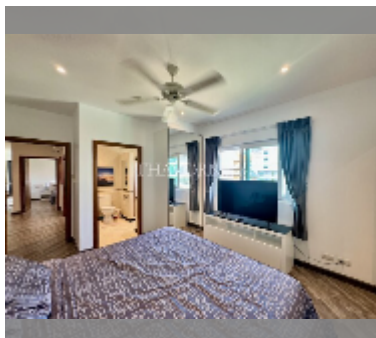

Condo for sale 2 bedroom 106 m² in New Nordic Dream Paradise, Pattaya

฿ 5,600,000

UNIT PARAMETERS:

UID	FS-240811
quota	company ownership
type	2 bedroom
size	106m²
floor	4
view	city view
quality	excellent
equipment: furniture, air conditioner, internet, washing-machine, refrigerator	
online viewing	yes

PROJECT PARAMETERS:

district	Pratumnak
maintenance	฿ 44,520/year

FACILITIES:

General information: boutique, underground parking.

Swimming pool: swimming pool.

Chill zone: chill zone, garden.

Other: CCTV, security.