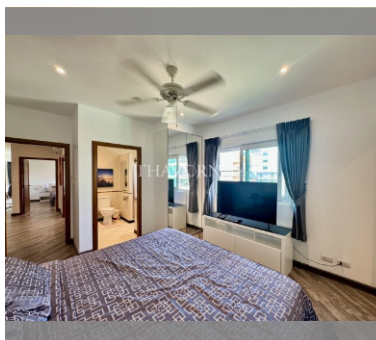

Condo for sale 2 bedroom 106 m² in New Nordic Dream Paradise, Pattaya

฿ 5,600,000

UNIT PARAMETERS:

UID	FS-240811
quota	company ownership
type	2 bedroom
size	106m²
floor	4
view	city view
quality	excellent
equipment	furniture, air conditioner, internet, washing-machine, refrigerator
online viewing	on
transfer fee payer	on buyer

PROJECT PARAMETERS:

district	Pratumnak
maintenance	฿ 44,520/year

FACILITIES:

General information: boutique, underground parking.

Swimming pool: swimming pool.

Chill zone: chill zone, garden.

Other: CCTV, security.