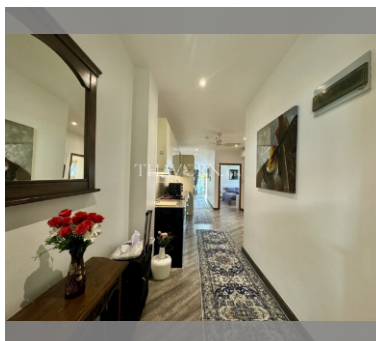

Condo for sale 2 bedroom 106 m² in New Nordic Dream Paradise, Pattaya

฿ 5,600,000

UNIT PARAMETERS:

UID	FS-240811
quota	company ownership
type	2 bedroom
size	106m²
floor	4
view	city view
quality	excellent
equipment	furniture, air conditioner, internet, washing-machine, refrigerator
online viewing	on
transfer fee payer	on buyer

PROJECT PARAMETERS:

district	Pratumnak
maintenance	฿ 44,520/year

FACILITIES:

General information: boutique, underground parking.

Swimming pool: swimming pool.

Chill zone: chill zone, garden.

Other: CCTV, security.