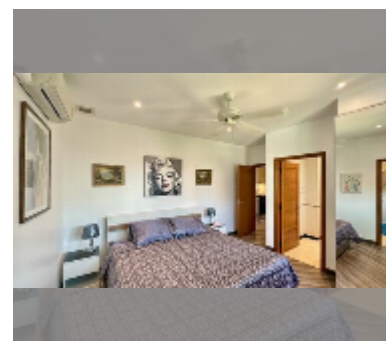

Condo for sale 2 bedroom 106 m² in New Nordic Dream Paradise, Pattaya

฿ 5,600,000

UNIT PARAMETERS:

UID	FS-240811
quota	company ownership
type	2 bedroom
size	106m²
floor	4
view	city view
quality	excellent
equipment: furniture, air conditioner, internet, washing-machine, refrigerator	
online viewing	yes

PROJECT PARAMETERS:

district	Pratumnak
maintenance	฿ 44,520/year

FACILITIES:

General information: boutique, underground parking.

Swimming pool: swimming pool.

Chill zone: chill zone, garden.

Other: CCTV, security.