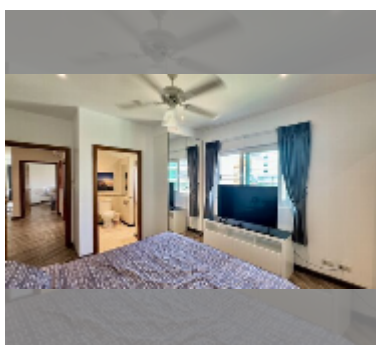

Condo for sale 2 bedroom 106 m² in New Nordic Dream Paradise, Pattaya

฿ 5,600,000

UNIT PARAMETERS:

UID	FS-240811
quota	company ownership
type	2 bedroom
size	106m²
floor	4
view	city view
quality	excellent
equipment: furniture, air conditioner, internet, washing-machine, refrigerator	
online viewing	yes

PROJECT PARAMETERS:

district	Pratumnak
maintenance	฿ 44,520/year

FACILITIES:

General information: boutique, underground parking.

Swimming pool: swimming pool.

Chill zone: chill zone, garden.

Other: CCTV, security.