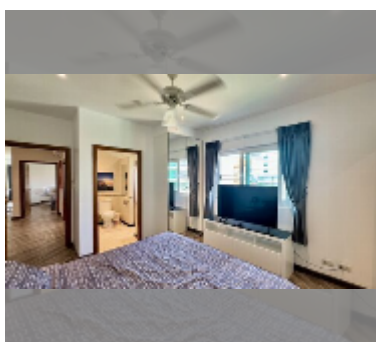

Condo for sale 2 bedroom 106 m² in New Nordic Dream Paradise, Pattaya

฿ 5,600,000

UNIT PARAMETERS:

UID	FS-240811
quota	company ownership
type	2 bedroom
size	106m²
floor	4
view	city view
quality	excellent
equipment: furniture, air conditioner, internet, washing-machine, refrigerator	
online viewing	yes

PROJECT PARAMETERS:

district	Pratumnak
maintenance	฿ 44,520/year

FACILITIES:

General information: boutique, underground parking.

Swimming pool: swimming pool.

Chill zone: chill zone, garden.

Other: CCTV, security.