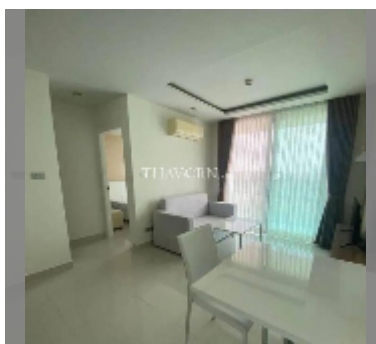

Condo for sale 1 bedroom 35.09 m² in Amazon Residence, Pattaya

฿ 1,550,000

UNIT PARAMETERS:

UID	FS-240810
quota	company ownership
type	1 bedroom
size	35.09m²
floor	5
view	garden view

PROJECT PARAMETERS:

district	Jomtien
buildings	4
floors	8
built in	2014
maintenance	฿ 14,738/year

FACILITIES:

General information: resort, shuttle bus, open parking.

Swimming pool: swimming pool, kids pool, water slides, waterfall, jacuzzi.

Chill zone: chill zone, garden.

Health zone: gym, sauna, hamam.

Other: reception, lobby, games room, CCTV, security, minimart, laundry.