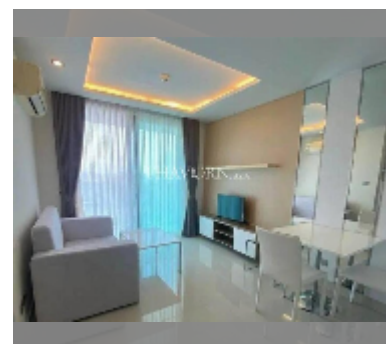

Condo for sale 1 bedroom 35.09 m² in Amazon Residence, Pattaya

฿ 1,550,000

UNIT PARAMETERS:

UID	FS-240810
quota	company ownership
type	1 bedroom
size	35.09m²
floor	5
view	garden view

PROJECT PARAMETERS:

district	Jomtien
buildings	4
floors	8
built in	2014
maintenance	฿ 14,738/year

FACILITIES:

General information: resort, shuttle bus, open parking.

Swimming pool: swimming pool, kids pool, water slides, waterfall, jacuzzi.

Chill zone: chill zone, garden.

Health zone: gym, sauna, hamam.

Other: reception, lobby, games room, CCTV, security, minimart, laundry.