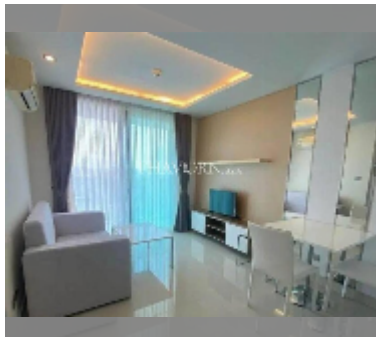

Condo for sale 1 bedroom 35.09 m² in Amazon Residence, Pattaya

฿ 1,550,000

UNIT PARAMETERS:

UID	FS-240810
quota	company ownership
type	1 bedroom
size	35.09m²
floor	5
view	garden view

PROJECT PARAMETERS:

district	Jomtien
buildings	4
floors	8
built in	2014
maintenance	฿ 14,738/year

FACILITIES:

General information: resort, shuttle bus, open parking.

Swimming pool: swimming pool, kids pool, water slides, waterfall, jacuzzi.

Chill zone: chill zone, garden.

Health zone: gym, sauna, hamam.

Other: reception, lobby, games room, CCTV, security, minimart, laundry.