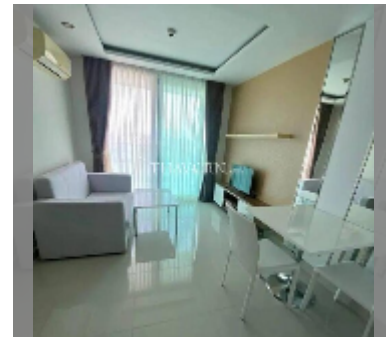

Condo for sale 1 bedroom 35.09 m² in Amazon Residence, Pattaya

฿ 1,550,000

UNIT PARAMETERS:

UID	FS-240810
quota	company ownership
type	1 bedroom
size	35.09m²
floor	5
view	garden view

PROJECT PARAMETERS:

district	Jomtien
buildings	4
floors	8
built in	2014
maintenance	฿ 14,738/year

FACILITIES:

General information: resort, shuttle bus, open parking.

Swimming pool: swimming pool, kids pool, water slides, waterfall, jacuzzi.

Chill zone: chill zone, garden.

Health zone: gym, sauna, hamam.

Other: reception, lobby, games room, CCTV, security, minimart, laundry.