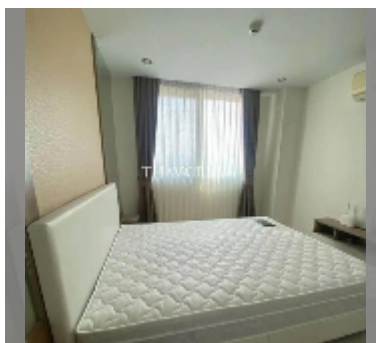

Condo for sale 1 bedroom 35.09 m² in Amazon Residence, Pattaya

฿ 1,550,000

UNIT PARAMETERS:

UID	FS-240810
quota	company ownership
type	1 bedroom
size	35.09m²
floor	5
view	garden view

PROJECT PARAMETERS:

district	Jomtien
buildings	4
floors	8
built in	2014
maintenance	฿ 14,738/year

FACILITIES:

General information: resort, shuttle bus, open parking.

Swimming pool: swimming pool, kids pool, water slides, waterfall, jacuzzi.

Chill zone: chill zone, garden.

Health zone: gym, sauna, hamam.

Other: reception, lobby, games room, CCTV, security, minimart, laundry.