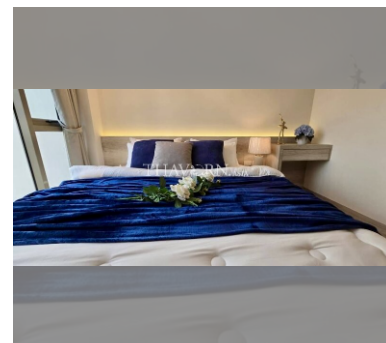

Condo for sale 1 bedroom 38.4 m² in The Riviera Monaco Pattaya, Pattaya

฿ 4,390,000

UNIT PARAMETERS:

UID	FS-240801
quota	thai quota
type	1 bedroom
size	38.4m²
floor	11
view	sea view
quality	not chosen
transfer fee payer	50/50

PROJECT PARAMETERS:

district	Na Jomtien
buildings	1
floors	40
built in	2022
maintenance	฿ 23,040/year

FACILITIES:

General information: highrise, meters to beach: 500, minutes to beach: 5, pets are allowed, open parking, mully-level parking, covered parking.

Swimming pool: swimming pool, kids pool, rooftop pool, infinity view, water slides, waterfall, jacuzzi, sunbathing area.

Chill zone: chill zone, garden, rooftop chillout.

Health zone: gym, sauna, hamam.

Other: reception, lobby, clubhouse, meeting room, games room, kids playgarden, CCTV, security.