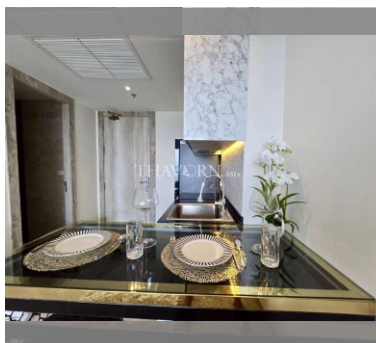

Condo for sale 1 bedroom 38.4 m² in The Riviera Monaco Pattaya, Pattaya

฿ 4,390,000

UNIT PARAMETERS:

UID	FS-240801
quota	thai quota
type	1 bedroom
size	38.4m²
floor	11
view	sea view
quality	not chosen
transfer fee payer	50/50

PROJECT PARAMETERS:

district	Na Jomtien
buildings	1
floors	40
built in	2022
maintenance	฿ 23,040/year

FACILITIES:

General information: highrise, meters to beach: 500, minutes to beach: 5, pets are allowed, open parking, mully-level parking, covered parking.

Swimming pool: swimming pool, kids pool, rooftop pool, infinity view, water slides, waterfall, jacuzzi, sunbathing area.

Chill zone: chill zone, garden, rooftop chillout.

Health zone: gym, sauna, hamam.

Other: reception, lobby, clubhouse, meeting room, games room, kids playgarden, CCTV, security.