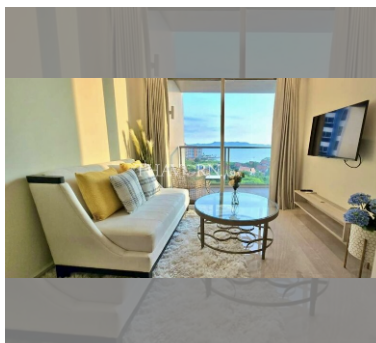

Condo for sale 1 bedroom 38.4 m² in The Riviera Monaco Pattaya, Pattaya

฿ 4,390,000

UNIT PARAMETERS:

UID	FS-240801
quota	thai quota
type	1 bedroom
size	38.4m²
floor	11
view	sea view
quality	not chosen
transfer fee payer	50/50

PROJECT PARAMETERS:

district	Na Jomtien
buildings	1
floors	40
built in	2022
maintenance	฿ 23,040/year

FACILITIES:

General information: highrise, meters to beach: 500, minutes to beach: 5, pets are allowed, open parking, mully-level parking, covered parking.

Swimming pool: swimming pool, kids pool, rooftop pool, infinity view, water slides, waterfall, jacuzzi, sunbathing area.

Chill zone: chill zone, garden, rooftop chillout.

Health zone: gym, sauna, hamam.

Other: reception, lobby, clubhouse, meeting room, games room, kids playgarden, CCTV, security.