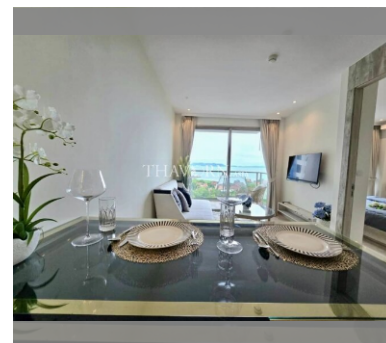

Condo for sale 1 bedroom 38.4 m² in The Riviera Monaco Pattaya, Pattaya

฿ 4,390,000

UNIT PARAMETERS:

UID	FS-240801
quota	thai quota
type	1 bedroom
size	38.4m²
floor	11
view	sea view
quality	not chosen
transfer fee payer	50/50

PROJECT PARAMETERS:

district	Na Jomtien
buildings	1
floors	40
built in	2022
maintenance	฿ 23,040/year

FACILITIES:

General information: highrise, meters to beach: 500, minutes to beach: 5, pets are allowed, open parking, mully-level parking, covered parking.

Swimming pool: swimming pool, kids pool, rooftop pool, infinity view, water slides, waterfall, jacuzzi, sunbathing area.

Chill zone: chill zone, garden, rooftop chillout.

Health zone: gym, sauna, hamam.

Other: reception, lobby, clubhouse, meeting room, games room, kids playgarden, CCTV, security.