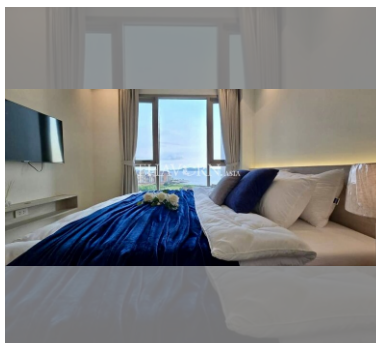

Condo for sale 1 bedroom 38.4 m² in The Riviera Monaco Pattaya, Pattaya

฿ 4,390,000

UNIT PARAMETERS:

UID	FS-240801
quota	thai quota
type	1 bedroom
size	38.4m²
floor	11
view	sea view
quality	not chosen
transfer fee payer	50/50

PROJECT PARAMETERS:

district	Na Jomtien
buildings	1
floors	40
built in	2022
maintenance	฿ 23,040/year

FACILITIES:

General information: highrise, meters to beach: 500, minutes to beach: 5, pets are allowed, open parking, mully-level parking, covered parking.

Swimming pool: swimming pool, kids pool, rooftop pool, infinity view, water slides, waterfall, jacuzzi, sunbathing area.

Chill zone: chill zone, garden, rooftop chillout.

Health zone: gym, sauna, hamam.

Other: reception, lobby, clubhouse, meeting room, games room, kids playgarden, CCTV, security.