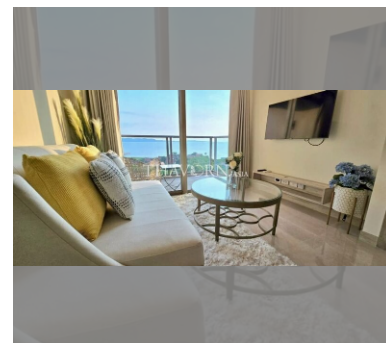

Condo for sale 1 bedroom 38.4 m² in The Riviera Monaco Pattaya, Pattaya

฿ 4,390,000

UNIT PARAMETERS:

UID	FS-240801
quota	thai quota
type	1 bedroom
size	38.4m²
floor	11
view	sea view
quality	not chosen
transfer fee payer	50/50

PROJECT PARAMETERS:

district	Na Jomtien
buildings	1
floors	40
built in	2022
maintenance	฿ 23,040/year

FACILITIES:

General information: highrise, meters to beach: 500, minutes to beach: 5, pets are allowed, open parking, mully-level parking, covered parking.

Swimming pool: swimming pool, kids pool, rooftop pool, infinity view, water slides, waterfall, jacuzzi, sunbathing area.

Chill zone: chill zone, garden, rooftop chillout.

Health zone: gym, sauna, hamam.

Other: reception, lobby, clubhouse, meeting room, games room, kids playgarden, CCTV, security.