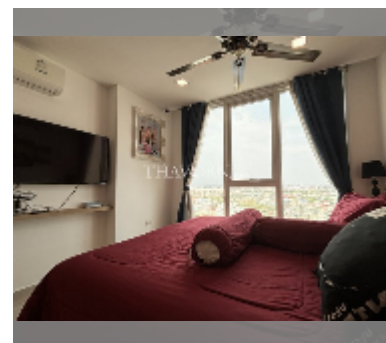

Condo for sale 1 bedroom 70 m² in City Garden Tower, Pattaya

฿ 8,990,000

UNIT PARAMETERS:

UID	FS-240798
quota	foreign quota
type	1 bedroom
size	70m²
floor	13
view	city view
quality	excellent
equipment: furniture, television, refrigerator	
online viewing	yes

PROJECT PARAMETERS:

district	Central Pattaya
buildings	1
floors	30
built in	2018

FACILITIES:

General information: highrise, meters to beach: 1000, minutes to beach: 5, multy-level parking.

Swimming pool: swimming pool, rooftop pool, infinity view, pool bar .

Chill zone: chill zone, garden, rooftop chillout.

Health zone: gym, sauna, steam.

Other: reception, lobby, games room, CCTV, security, room service.