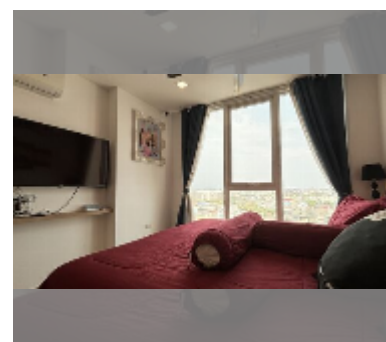

Condo for sale 1 bedroom 70 m² in City Garden Tower, Pattaya

฿ 8,990,000

UNIT PARAMETERS:

UID	FS-240798
quota	foreign quota
type	1 bedroom
size	70m²
floor	13
view	city view
quality	excellent
equipment: furniture, television, refrigerator	
online viewing	yes

PROJECT PARAMETERS:

district	Central Pattaya
buildings	1
floors	30
built in	2018

FACILITIES:

General information: highrise, meters to beach: 1000, minutes to beach: 5, multy-level parking.

Swimming pool: swimming pool, rooftop pool, infinity view, pool bar .

Chill zone: chill zone, garden, rooftop chillout.

Health zone: gym, sauna, steam.

Other: reception, lobby, games room, CCTV, security, room service.