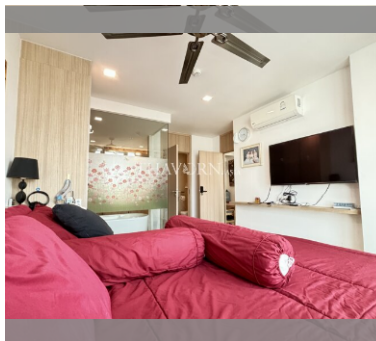

Condo for sale 1 bedroom 70 m² in City Garden Tower, Pattaya

฿ 8,990,000

UNIT PARAMETERS:

UID	FS-240798
quota	foreign quota
type	1 bedroom
size	70m²
floor	13
view	city view
quality	excellent
equipment	furniture, television, refrigerator
online viewing	on
transfer cost	426,000
transfer fee payer	50/50

PROJECT PARAMETERS:

district	Central Pattaya
buildings	1
floors	30
built in	2014

FACILITIES:

General information: highrise, meters to beach: 1000, minutes to beach: 5, multi-level parking.

Swimming pool: swimming pool, rooftop pool, infinity view, pool bar .

Chill zone: chill zone, garden, rooftop chillout.

Health zone: gym, sauna, steam.

Other: reception, lobby, games room, CCTV, security, room service.