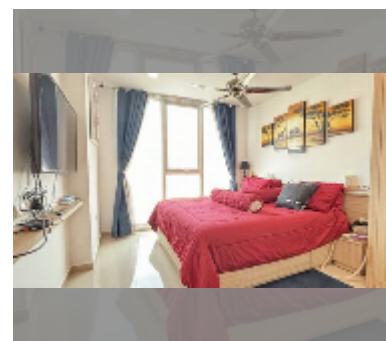

Condo for sale 1 bedroom 70 m² in City Garden Tower, Pattaya

฿ 8,990,000

UNIT PARAMETERS:

UID	FS-240798
quota	foreign quota
type	1 bedroom
size	70m²
floor	13
view	city view
quality	excellent
equipment: furniture, television, refrigerator	
online viewing	yes

PROJECT PARAMETERS:

district	Central Pattaya
buildings	1
floors	30
built in	2018

FACILITIES:

General information: highrise, meters to beach: 1000, minutes to beach: 5, multy-level parking.

Swimming pool: swimming pool, rooftop pool, infinity view, pool bar .

Chill zone: chill zone, garden, rooftop chillout.

Health zone: gym, sauna, steam.

Other: reception, lobby, games room, CCTV, security, room service.