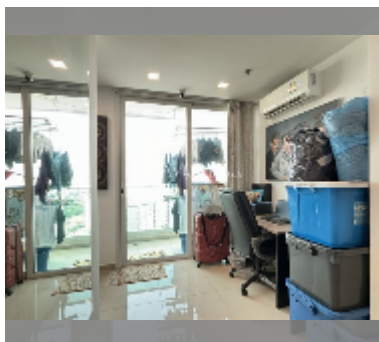

Condo for sale 1 bedroom 70 m² in City Garden Tower, Pattaya

฿ 8,990,000

UNIT PARAMETERS:

UID	FS-240798
quota	foreign quota
type	1 bedroom
size	70m²
floor	13
view	city view
quality	excellent
equipment: furniture, television, refrigerator	
online viewing	yes

PROJECT PARAMETERS:

district	Central Pattaya
buildings	1
floors	30
built in	2018

FACILITIES:

General information: highrise, meters to beach: 1000, minutes to beach: 5, multy-level parking.

Swimming pool: swimming pool, rooftop pool, infinity view, pool bar .

Chill zone: chill zone, garden, rooftop chillout.

Health zone: gym, sauna, steam.

Other: reception, lobby, games room, CCTV, security, room service.