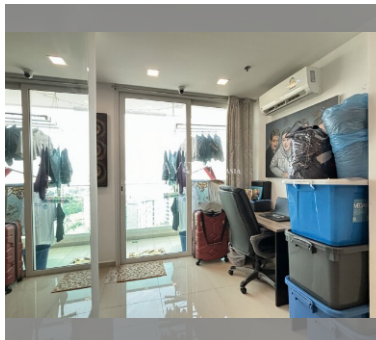

Condo for sale 1 bedroom 70 m² in City Garden Tower, Pattaya

฿ 8,990,000

UNIT PARAMETERS:

UID	FS-240798
quota	foreign quota
type	1 bedroom
size	70m ²
floor	13
view	city view
quality	excellent
equipment	furniture, television, refrigerator
online viewing	on
transfer cost	426,000
transfer fee payer	50/50

PROJECT PARAMETERS:

district	Central Pattaya
buildings	1
floors	30
built in	2014

FACILITIES:

General information: highrise, meters to beach: 1000, minutes to beach: 5, multi-level parking.

Swimming pool: swimming pool, rooftop pool, infinity view, pool bar .

Chill zone: chill zone, garden, rooftop chillout.

Health zone: gym, sauna, steam.

Other: reception, lobby, games room, CCTV, security, room service.

details