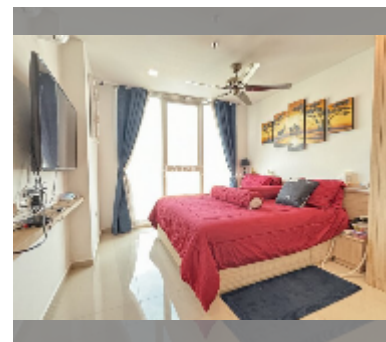

Condo for sale 1 bedroom 70 m² in City Garden Tower, Pattaya

฿ 8,990,000

UNIT PARAMETERS:

UID	FS-240798
quota	foreign quota
type	1 bedroom
size	70m²
floor	13
view	city view
quality	excellent
equipment: furniture, television, refrigerator	
online viewing	yes

PROJECT PARAMETERS:

district	Central Pattaya
buildings	1
floors	30
built in	2018

FACILITIES:

General information: highrise, meters to beach: 1000, minutes to beach: 5, multy-level parking.

Swimming pool: swimming pool, rooftop pool, infinity view, pool bar .

Chill zone: chill zone, garden, rooftop chillout.

Health zone: gym, sauna, steam.

Other: reception, lobby, games room, CCTV, security, room service.