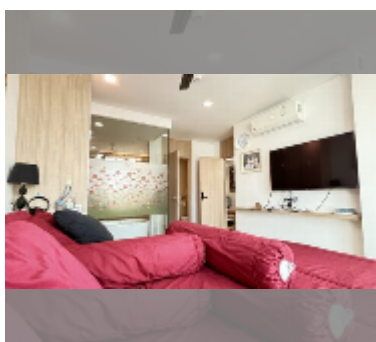

Condo for sale 1 bedroom 70 m² in City Garden Tower, Pattaya

฿ 8,990,000

UNIT PARAMETERS:

UID	FS-240798
quota	foreign quota
type	1 bedroom
size	70m²
floor	13
view	city view
quality	excellent
equipment: furniture, television, refrigerator	
online viewing	yes

PROJECT PARAMETERS:

district	Central Pattaya
buildings	1
floors	30
built in	2018

FACILITIES:

General information: highrise, meters to beach: 1000, minutes to beach: 5, multy-level parking.

Swimming pool: swimming pool, rooftop pool, infinity view, pool bar .

Chill zone: chill zone, garden, rooftop chillout.

Health zone: gym, sauna, steam.

Other: reception, lobby, games room, CCTV, security, room service.