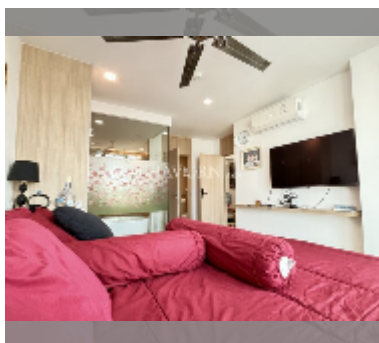

Condo for sale 1 bedroom 70 m² in City Garden Tower, Pattaya

฿ 8,990,000

UNIT PARAMETERS:

UID	FS-240798
quota	foreign quota
type	1 bedroom
size	70m²
floor	13
view	city view
quality	excellent
equipment: furniture, television, refrigerator	
online viewing	yes

PROJECT PARAMETERS:

district	Central Pattaya
buildings	1
floors	30
built in	2018

FACILITIES:

General information: highrise, meters to beach: 1000, minutes to beach: 5, multy-level parking.

Swimming pool: swimming pool, rooftop pool, infinity view, pool bar .

Chill zone: chill zone, garden, rooftop chillout.

Health zone: gym, sauna, steam.

Other: reception, lobby, games room, CCTV, security, room service.