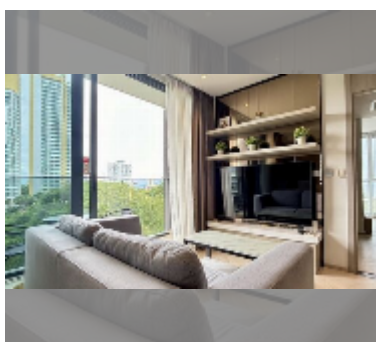

Condo for sale 2 bedroom 60 m² in Andromeda Condominium Pattaya, Pattaya

฿ 8,900,000

UNIT PARAMETERS:

UID	FS-240797
quota	foreign quota
type	2 bedroom
size	60m ²
floor	6
view	sea view
equipment: furniture, air conditioner, washing-machine	
online viewing	yes

PROJECT PARAMETERS:

district	Pratumnak
buildings	1
floors	36
built in	2019
maintenance	฿ 36,000/year

FACILITIES:

General information: highrise, underground parking.

Swimming pool: swimming pool.

Chill zone: chill zone, garden.

Health zone: gym.

Other: reception, lobby, CCTV, security.

details