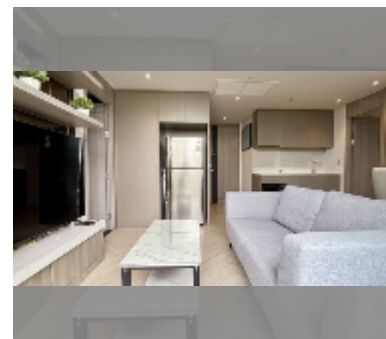

Condo for sale 2 bedroom 60 m² in Andromeda Condominium Pattaya, Pattaya

฿ 8,900,000

UNIT PARAMETERS:

UID	FS-240797
quota	foreign quota
type	2 bedroom
size	60m²
floor	6
view	sea view
equipment: furniture, air conditioner, washing-machine	
online viewing	yes

PROJECT PARAMETERS:

district	Pratumnak
buildings	1
floors	36
built in	2019
maintenance	฿ 36,000/year

FACILITIES:

General information: highrise, underground parking.

Swimming pool: swimming pool.

Chill zone: chill zone, garden.

Health zone: gym.

Other: reception, lobby, CCTV, security.