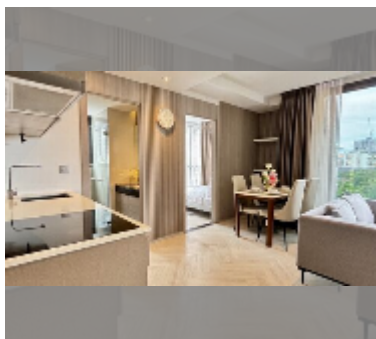

Condo for sale 2 bedroom 60 m² in Andromeda Condominium Pattaya, Pattaya

฿ 8,900,000

UNIT PARAMETERS:

UID	FS-240797
quota	foreign quota
type	2 bedroom
size	60m ²
floor	6
view	sea view
equipment: furniture, air conditioner, washing-machine	
online viewing	yes

Health zone: gym.

Other: reception, lobby, CCTV, security.

details