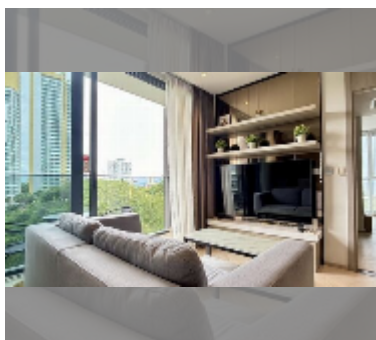

Condo for sale 2 bedroom 60 m² in Andromeda Condominium Pattaya, Pattaya

฿ 8,900,000

UNIT PARAMETERS:

UID	FS-240797
quota	foreign quota
type	2 bedroom
size	60m ²
floor	6
view	sea view
equipment: furniture, air conditioner, washing-machine	
online viewing	yes

PROJECT PARAMETERS:

district	Pratumnak
buildings	1
floors	36
built in	2019
maintenance	฿ 36,000/year

FACILITIES:

General information: highrise, underground parking.

Swimming pool: swimming pool.

Chill zone: chill zone, garden.

Health zone: gym.

Other: reception, lobby, CCTV, security.

details