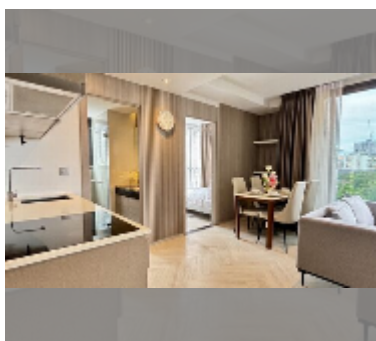

Condo for sale 2 bedroom 60 m² in Andromeda Condominium Pattaya, Pattaya

฿ 8,900,000

UNIT PARAMETERS:

UID	FS-240797
quota	foreign quota
type	2 bedroom
size	60m ²
floor	6
view	sea view
equipment: furniture, air conditioner, washing-machine	
online viewing	yes

Health zone: gym.

Other: reception, lobby, CCTV, security.

details