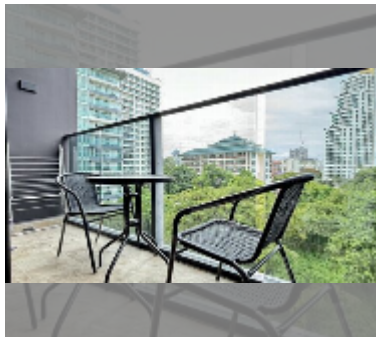

Condo for sale 2 bedroom 60 m² in Andromeda Condominium Pattaya, Pattaya

฿ 8,900,000

UNIT PARAMETERS:

UID	FS-240797
quota	foreign quota
type	2 bedroom
size	60m ²
floor	6
view	sea view
equipment: furniture, air conditioner, washing-machine	
online viewing	yes

Health zone: gym.

Other: reception, lobby, CCTV, security.

details