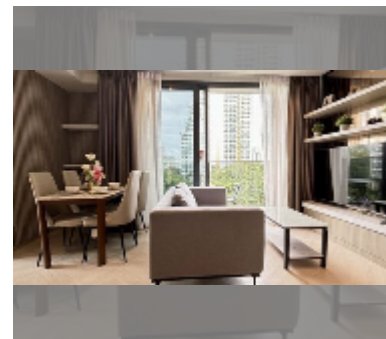

Condo for sale 2 bedroom 60 m² in Andromeda Condominium Pattaya, Pattaya

฿ 8,900,000

UNIT PARAMETERS:

UID	FS-240797
quota	foreign quota
type	2 bedroom
size	60m ²
floor	6
view	sea view
equipment: furniture, air conditioner, washing-machine	
online viewing	yes

Health zone: gym.

Other: reception, lobby, CCTV, security.

details