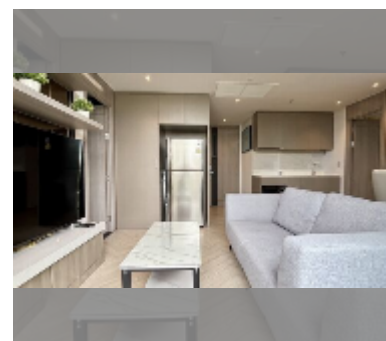

Condo for sale 2 bedroom 60 m² in Andromeda Condominium Pattaya, Pattaya

฿ 8,900,000

UNIT PARAMETERS:

UID	FS-240797
quota	foreign quota
type	2 bedroom
size	60m²
floor	6
view	sea view
equipment: furniture, air conditioner, washing-machine	
online viewing	yes

PROJECT PARAMETERS:

district	Pratumnak
buildings	1
floors	36
built in	2019
maintenance	฿ 36,000/year

FACILITIES:

General information: highrise, underground parking.

Swimming pool: swimming pool.

Chill zone: chill zone, garden.

Health zone: gym.

Other: reception, lobby, CCTV, security.