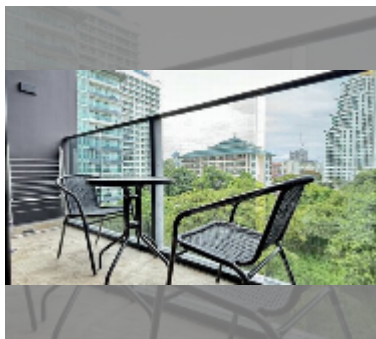

Condo for sale 2 bedroom 60 m² in Andromeda Condominium Pattaya, Pattaya

฿ 8,900,000

UNIT PARAMETERS:

UID	FS-240797
quota	foreign quota
type	2 bedroom
size	60m ²
floor	6
view	sea view
equipment: furniture, air conditioner, washing-machine	
online viewing	yes

Health zone: gym.

Other: reception, lobby, CCTV, security.

details