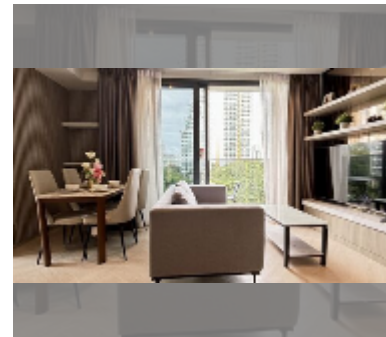

Condo for sale 2 bedroom 60 m² in Andromeda Condominium Pattaya, Pattaya

฿ 8,900,000

UNIT PARAMETERS:

UID	FS-240797
quota	foreign quota
type	2 bedroom
size	60m ²
floor	6
view	sea view
equipment: furniture, air conditioner, washing-machine	
online viewing	yes

Health zone: gym.

Other: reception, lobby, CCTV, security.

details