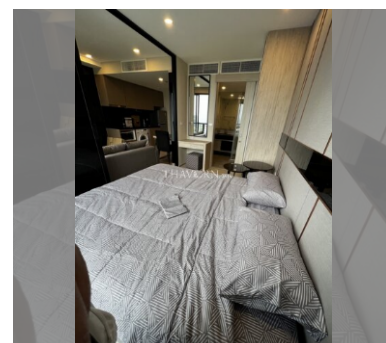

Condo for sale 1 bedroom 35 m² in The Panora Pattaya, Pattaya

฿ 5,350,000

UNIT PARAMETERS:

UID	FS-240795
quota	foreign quota
type	1 bedroom
size	35m²
floor	6
view	sea view
quality	excellent
equipment	furniture, television
online viewing	on
transfer fee payer	50/50

PROJECT PARAMETERS:

district	Pratumnak
buildings	1
floors	38

FACILITIES:

General information: highrise, meters to beach: 250, minutes to beach: 1, multy-level parking.

Swimming pool: swimming pool, infinity view.

Chill zone: garden.

Health zone: gym, sauna.

Other: reception, lobby, kids playgarden, CCTV, security.