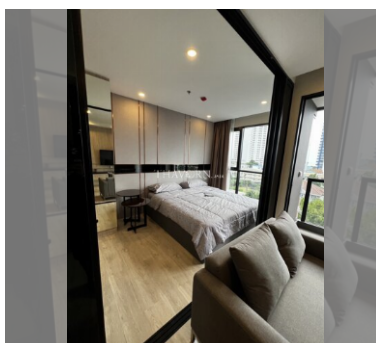

Condo for sale 1 bedroom 35 m² in The Panora Pattaya, Pattaya

฿ 5,350,000

UNIT PARAMETERS:

UID	FS-240795
quota	foreign quota
type	1 bedroom
size	35m²
floor	6
view	sea view
quality	excellent
equipment	furniture, television
online viewing	on
transfer fee payer	50/50

PROJECT PARAMETERS:

district	Pratumnak
buildings	1
floors	38

FACILITIES:

General information: highrise, meters to beach: 250, minutes to beach: 1, multy-level parking.

Swimming pool: swimming pool, infinity view.

Chill zone: garden.

Health zone: gym, sauna.

Other: reception, lobby, kids playgarden, CCTV, security.