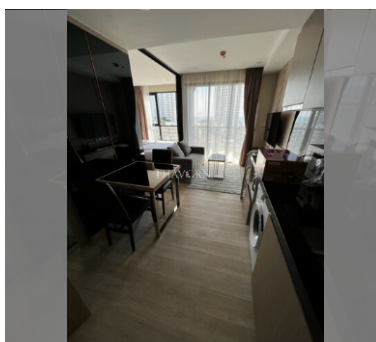

Condo for sale 1 bedroom 35 m² in The Panora Pattaya, Pattaya

฿ 5,350,000

UNIT PARAMETERS:

UID	FS-240795
quota	foreign quota
type	1 bedroom
size	35m²
floor	6
view	sea view
quality	excellent
equipment	furniture, television
online viewing	on
transfer fee payer	50/50

PROJECT PARAMETERS:

district	Pratumnak
buildings	1
floors	38

FACILITIES:

General information: highrise, meters to beach: 250, minutes to beach: 1, multy-level parking.

Swimming pool: swimming pool, infinity view.

Chill zone: garden.

Health zone: gym, sauna.

Other: reception, lobby, kids playgarden, CCTV, security.