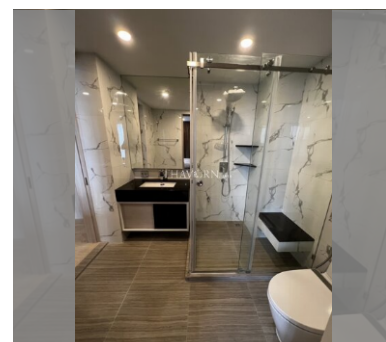

Condo for sale 1 bedroom 35 m² in The Panora Pattaya, Pattaya

฿ 5,350,000

UNIT PARAMETERS:

UID	FS-240795
quota	foreign quota
type	1 bedroom
size	35m²
floor	6
view	sea view
quality	excellent
equipment	furniture, television
online viewing	on
transfer fee payer	50/50

PROJECT PARAMETERS:

district	Pratumnak
buildings	1
floors	38

FACILITIES:

General information: highrise, meters to beach: 250, minutes to beach: 1, multy-level parking.

Swimming pool: swimming pool, infinity view.

Chill zone: garden.

Health zone: gym, sauna.

Other: reception, lobby, kids playgarden, CCTV, security.